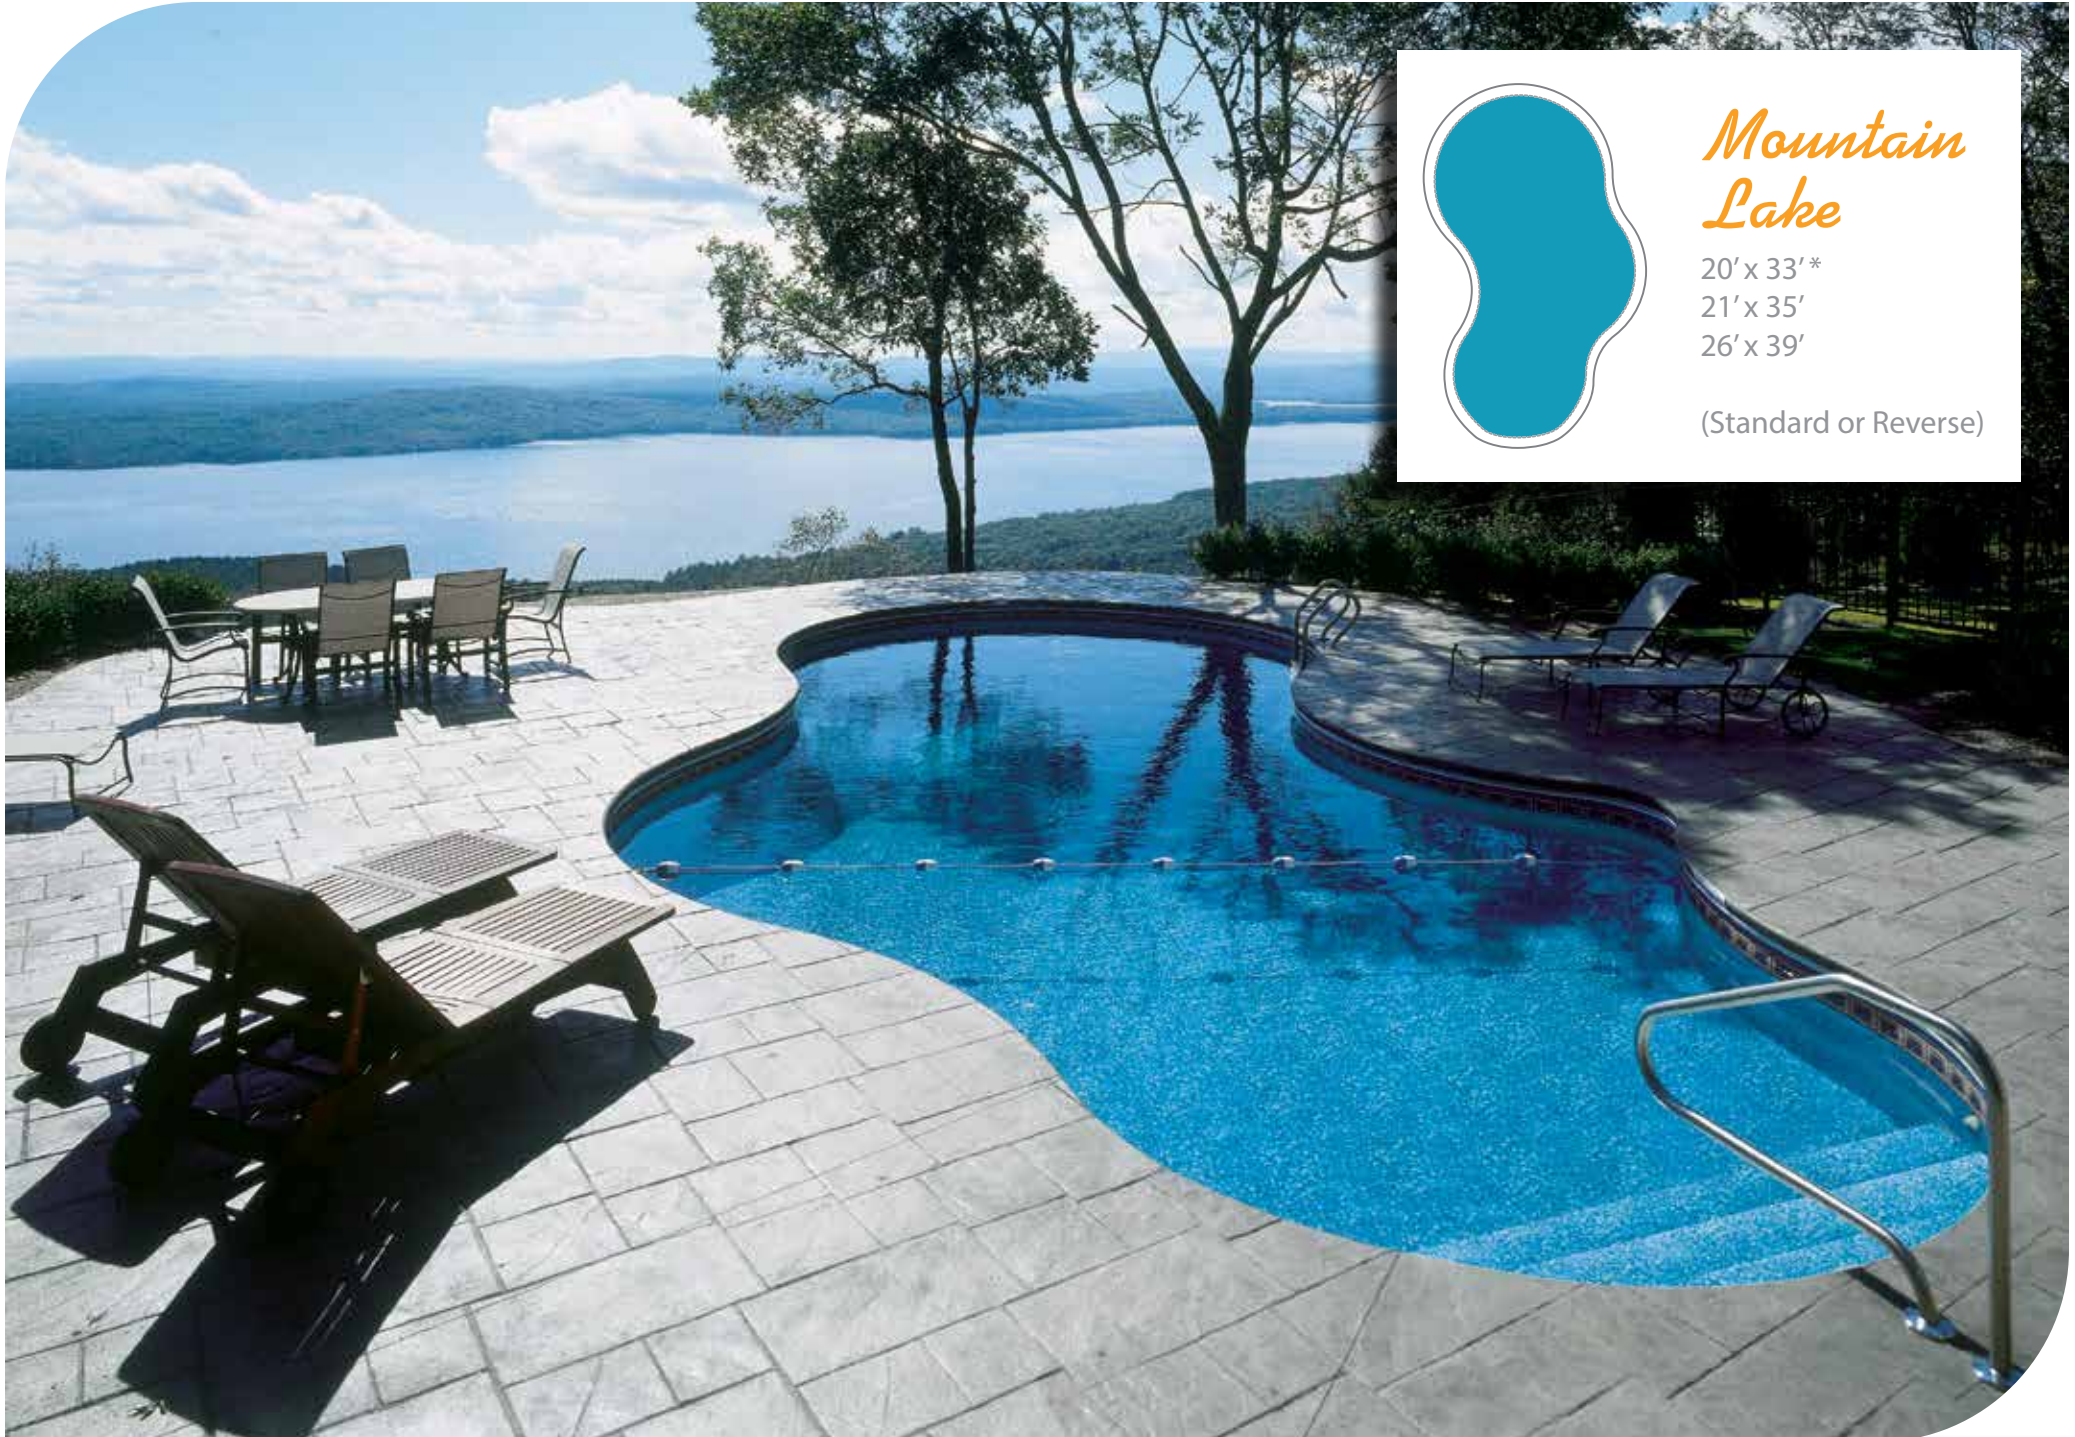

Mountain Lake

20' x 33' *
21' x 35'
26' x 39'

(Standard or Reverse)