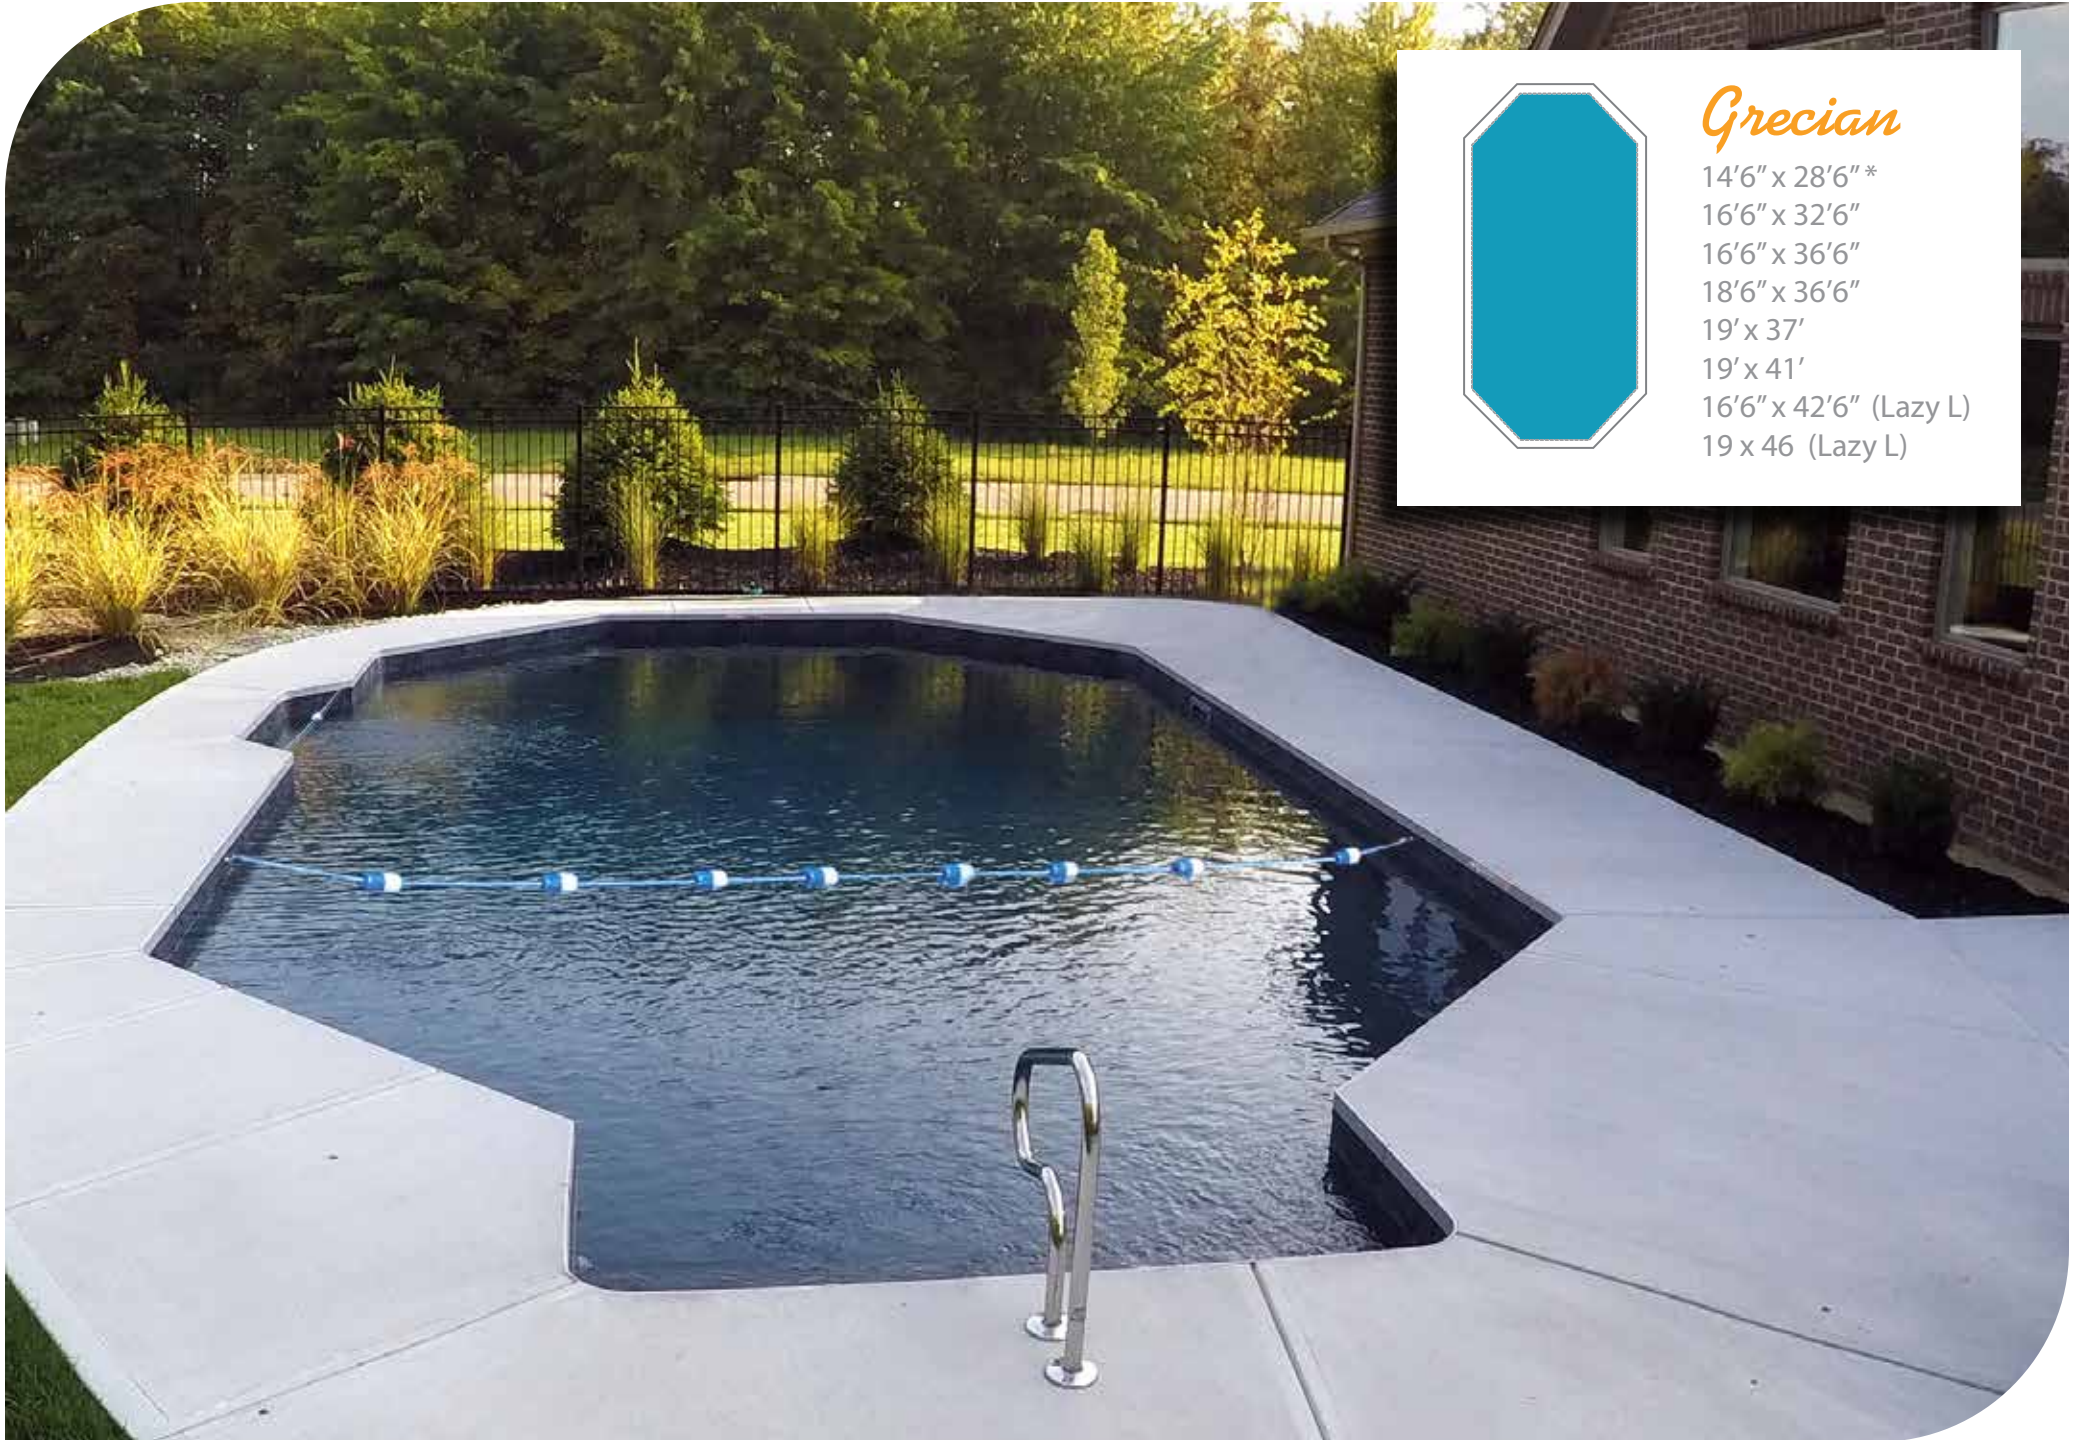

## *Mountain Lake*

20' x 33' \*  
21' x 35'  
26' x 39'

(Standard or Reverse)

*Lagoon*

16' x 34' x 25' \*  
18' x 38' x 29'  
20' x 42' x 30'

(Left or Right)

\*Diving Boards Not Allowed

# A Better Spa

Our traditional Poolside Spa is designed to sit flush with the deck giving you a relaxing spa at the edge of your pool. The Spillover Spa also sits flush with your deck at the edge of your pool with its water "spilling over" into your pool, making it both a relaxing spa and a cascading waterfall feature.