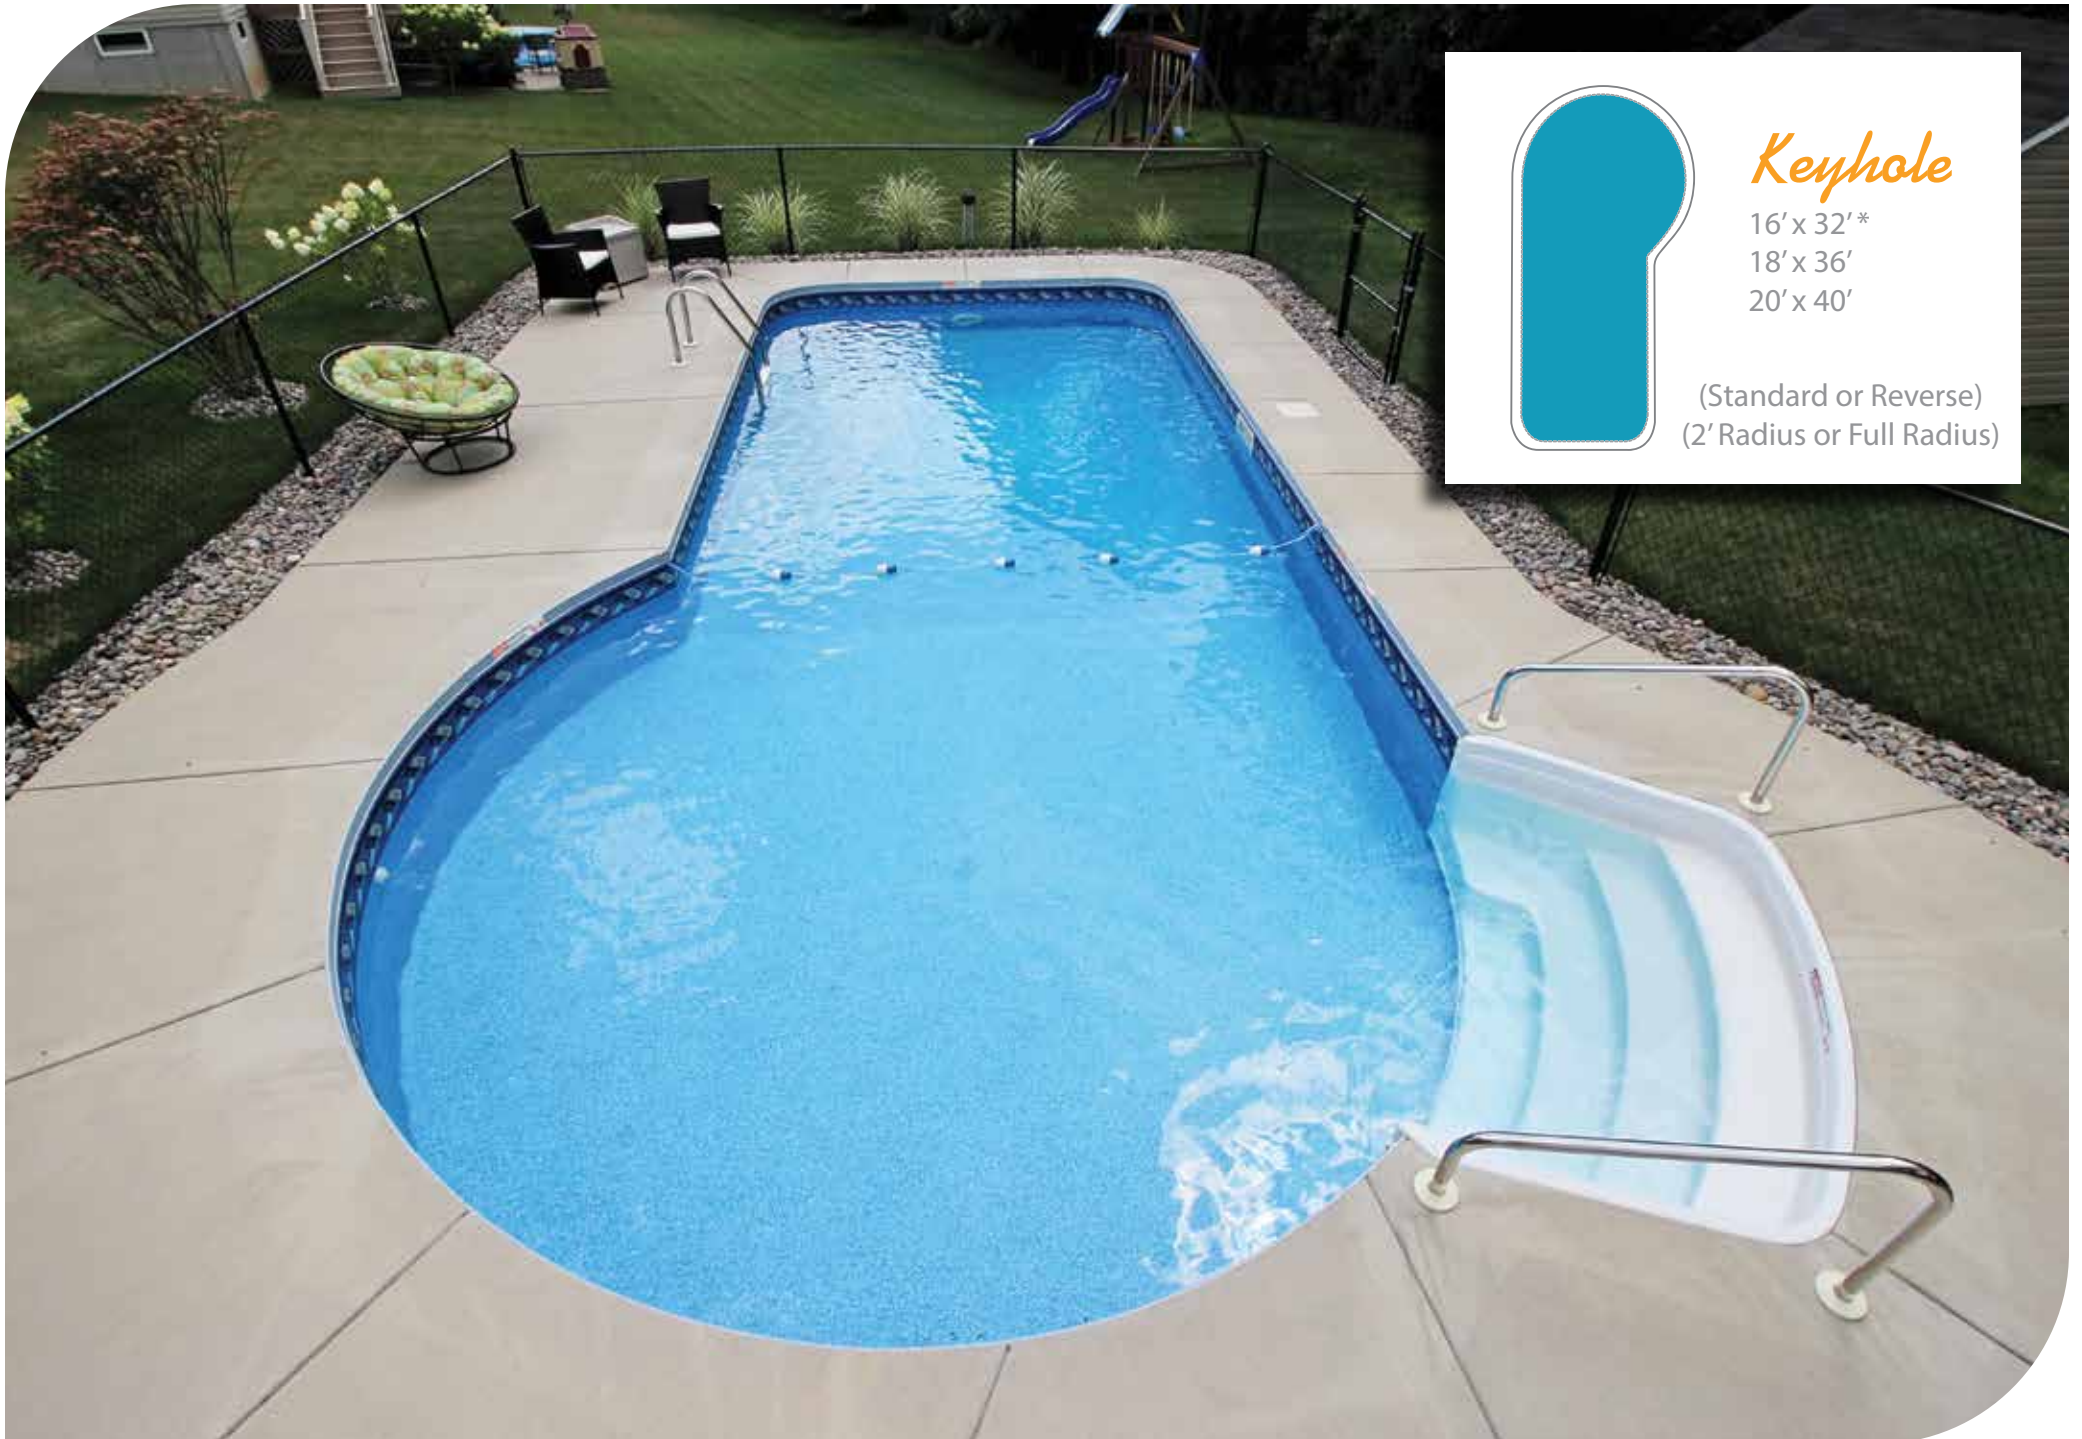

18' x 44' (Lazy L)

20' x 47' (Lazy L)

90° (True L)

Lazy L

*Oval*

- 16' x 33'
- 18' x 36'
- 20' x 41'

*Kidney*

14' x 28' \*

16' x 32' \*

20' x 38'

(Left or Right)

# A Better Spa

Our traditional Poolside Spa is designed to sit flush with the deck giving you a relaxing spa at the edge of your pool. The Spillover Spa also sits flush with your deck at the edge of your pool with its water "spilling over" into your pool, making it both a relaxing spa and a cascading waterfall feature.