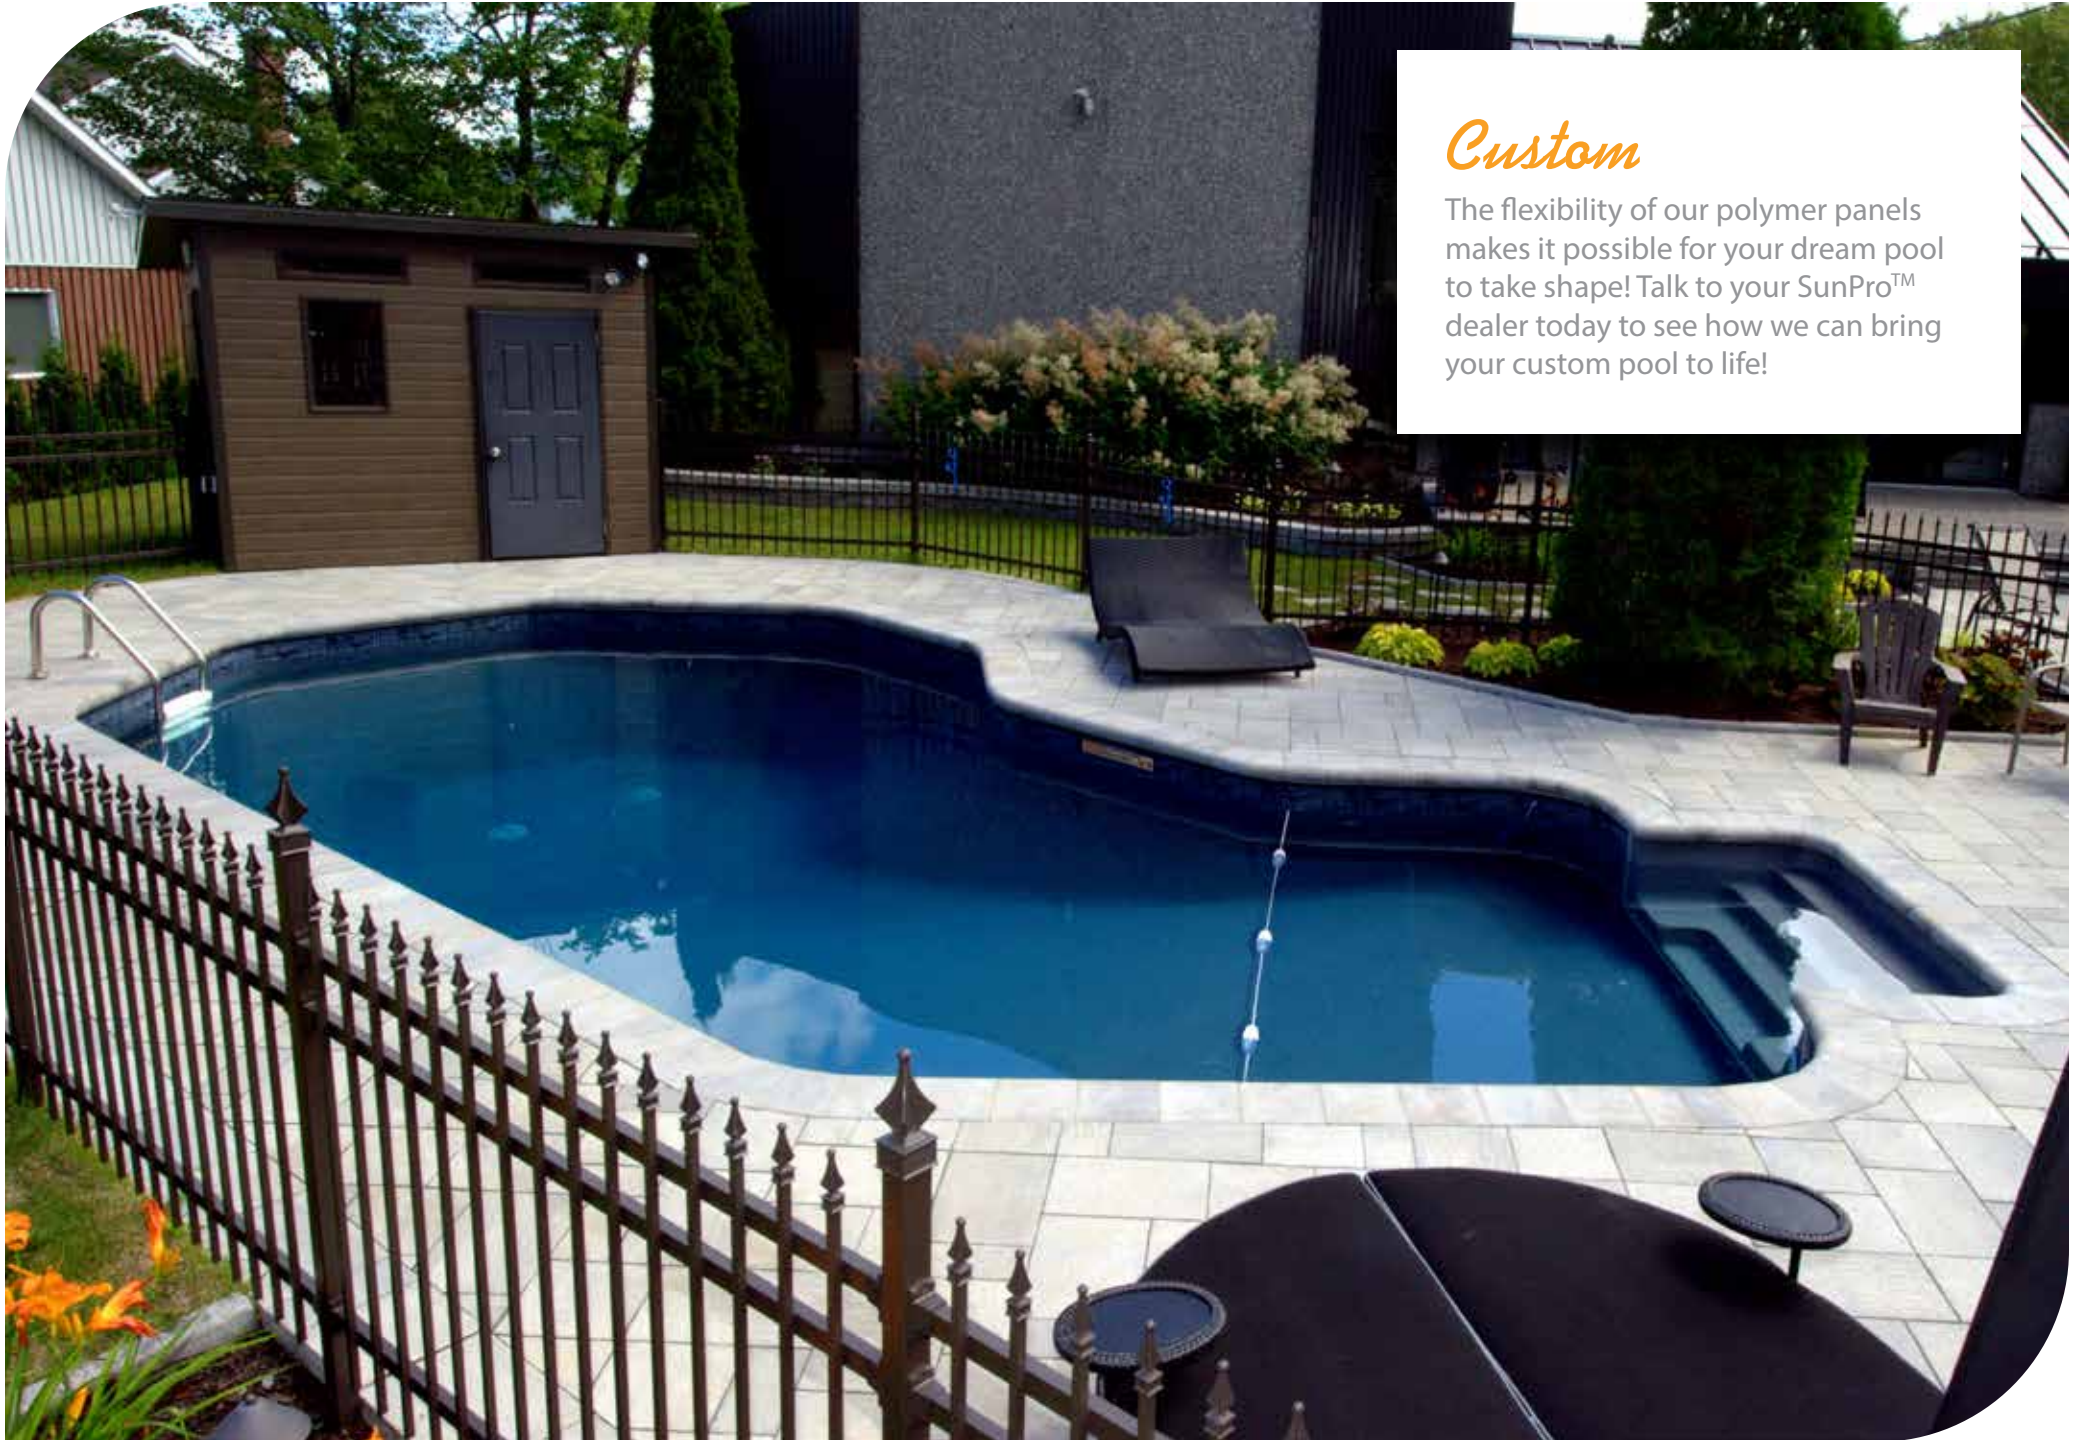

Custom

The flexibility of our polymer panels makes it possible for your dream pool to take shape! Talk to your SunPro™ dealer today to see how we can bring your custom pool to life!