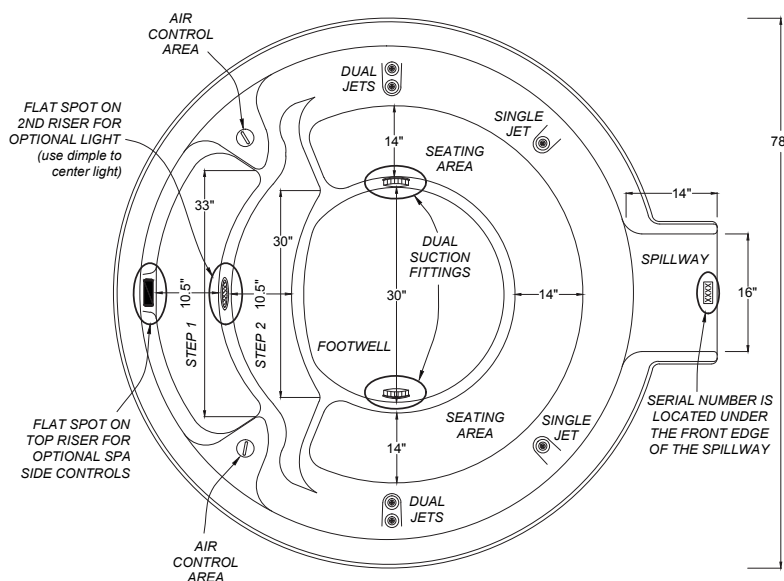

THE PERFECT SIZED POOLSIDE SPA

78" Round Spillover Spa

Treat yourself to a Whitewave Spa™ to compliment your new in-ground swimming pool. Enjoy the sound of water cascading into your pool as you soak in a hot bubbly paradise, poolside!

Whitewave™
spillover spa
& poolside spa

A BRAND OF:

Imperial
POOLS INC.
REDEFINING ONE SOURCE

33 Wade Road
Latham, NY 12110
1 (800) 444-9977
www.imperialpools.com

The spas are made of a durable co-extruded ABS thermoplastic constructed with foam insulation. It features slip resistant steps and foot wells. Conveniently placed controls make it simple for you to sit back and relax. Available pre-plumbed for ease of installation. The flat collar accommodates a cantilever or stone deck that blends seamlessly with your poolscape.

FEATURES & SPECIFICATIONS

- 78" diameter
- 6 Hydrotherapy Jets
- 2 air controls
- 2 suction fittings
- 33" depth
- 250 gallons average fill
- 4-6 person seating capacity
- Available in White, Gray, and Gray Granite