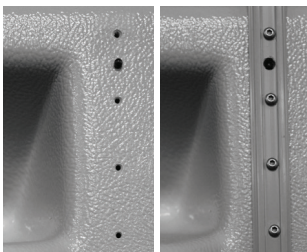

- **Column Pipe Snap Ring**

Column support snap rings hold each rigid pipe firmly in place for ease of installation.

- **Independent Tread Support**

Each tread is individually supported, providing stronger reinforcement and less stress on the whole unit.

- **3 Column Support**

Each 8' tread is independently supported by 3 columns for maximum support.

Patented Trimline™ Collar

PATENTED TrimLine™ Collar

Blends seamlessly with the coping, creating a clean and consistent line surrounding your pool.

Patented Faceplate System

PATENTED Faceplate System

Gives you the most watertight system available, bar none, while protecting the liner from tears or punctures.

Patented Dowel Alignment

PATENTED Dowel Alignment System