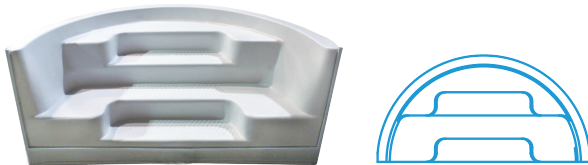

Roman Step | Straight

CODE	DESCRIPTION
07418ROM	8' Roman Step (4 Tread) - Trimline - White
07418RMC	8' Roman Step (4 Tread) - Cantilever - White
07418ROMGG	8' Roman Step (4 Tread) - Trimline - Gray Granite
07418RMC GG	8' Roman Step (4 Tread) - Cantilever - Gray Granite