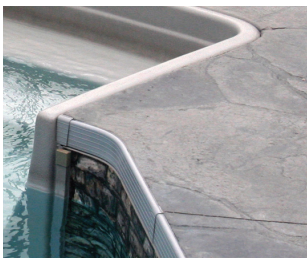

- **3 Column Support**

Each 8' tread is independently supported by 3 columns for maximum support.

Patented Trimline™ Collar

PATENTED TrimLine™ Collar

Blends seamlessly with the coping, creating a clean and consistent line surrounding your pool.