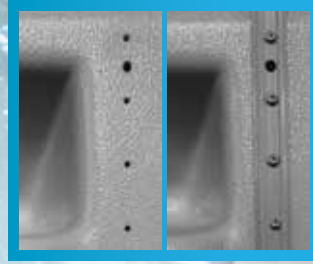

Patented Dowel Alignment