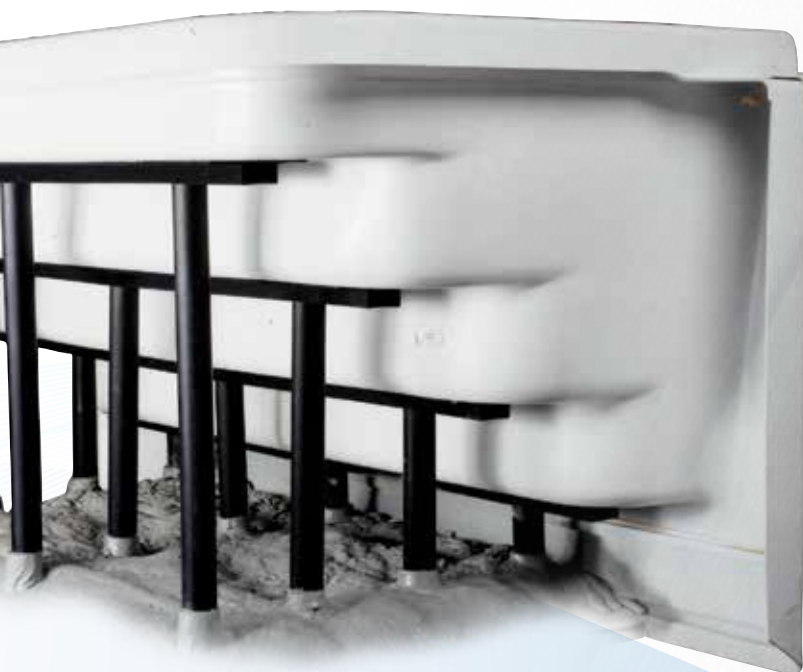

EXCLUSIVE FEATURES

PATENTED Tread-Loc® Design

Our pool step features a one piece patented Tread-Loc® Support System, utilizing box beam and rigid reinforcement for every tread.

- **8" ABS Channel Support**

We reinforce each tread with a heavy duty box-beam, attached with a permanent high pressure heat application.

- **Sturdy Rigid Pipe**

Our 2" diameter rigid pipe column supports are strong and sturdy.

- **Column Pipe Snap Ring**

Column support snap rings hold each rigid pipe firmly in place for ease of installation.

- **Independent Tread Support**

Each tread is individually supported, providing stronger reinforcement and less stress on the whole unit.

- **3 Column Support**

Each 8' tread is independently supported by 3 columns for maximum support.

Limited
**LIFETIME
WARRANTY**
one time transferable provision

With more patents in industry, all of our thermoformed steps are backed by a **limited lifetime one-time transferable warranty.***

*See actual warranty for specific details.