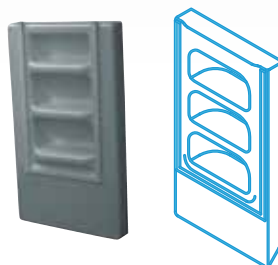

Straight

Radius

IN-WALL LADDER

The in-wall ladder provides deep end exit for swimmers safety.

Recessed

CODE	DESCRIPTION
07412L	2' Recessed In-Wall Ladder - White
07412LGRAY	2' Recessed In-Wall Ladder - Gray
07412LGG	2' Recessed In-Wall Ladder - Gray Granite
07412LBG	2' Recessed In-Wall Ladder - Blue Granite
07412L48	48" - 2' Recessed In-Wall Ladder - White