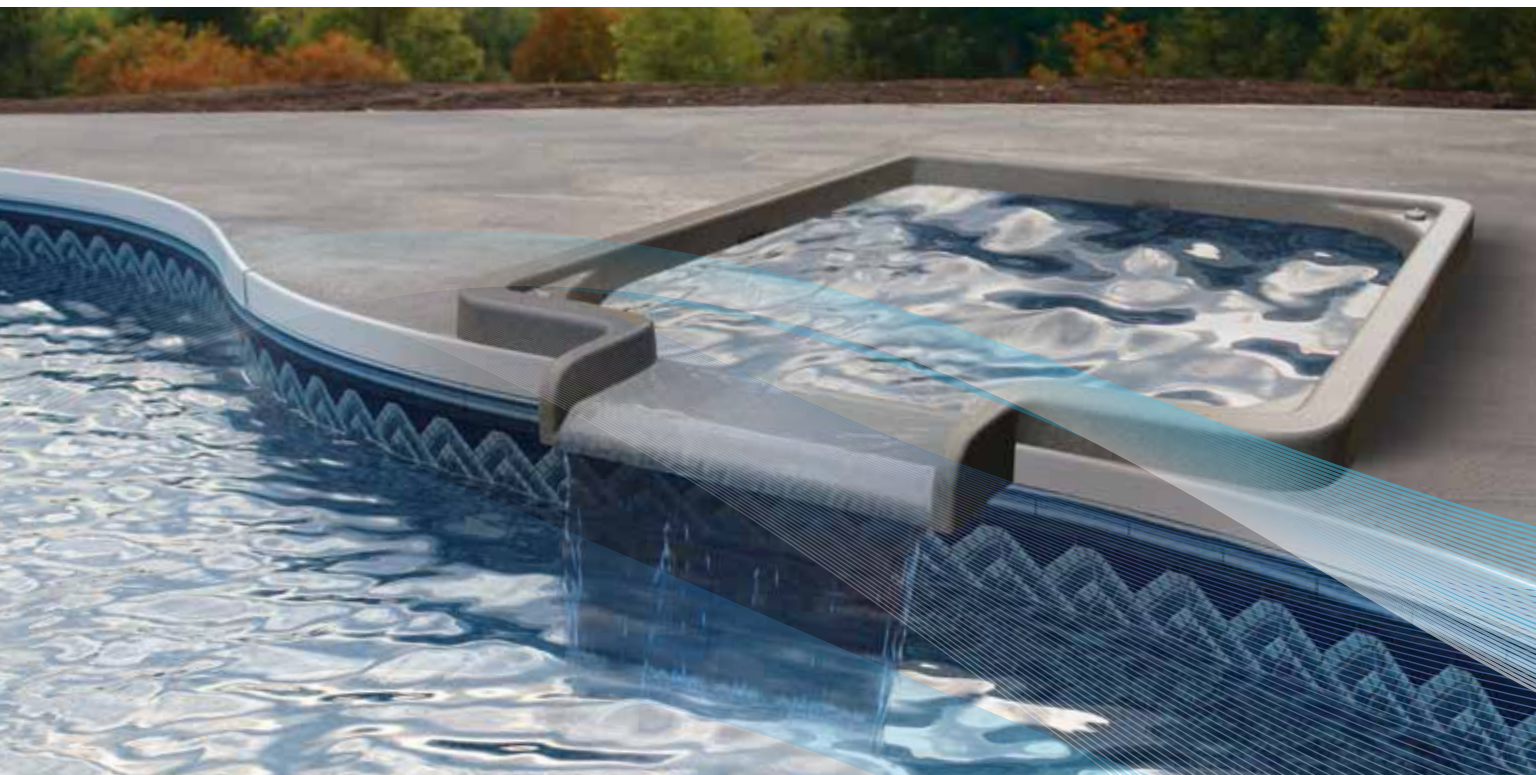

Tread-Loc® and TrimLine® are Registered trademark of Saratoga Spa and Bath Co.®

SPILOVER & POOLSIDE SPAS

THE ULTIMATE POOLSIDE PLEASURE

Treat yourself to a Whitewave Spa to go with your new In-Ground pool. Soak in a hot bubbly paradise while your kids cool off in the pool. Available in Poolside and Spillover designs

Each model is constructed of durable thermoplastic material. The flat top collar accommodates a cantilever or stone deck to blend seamlessly into your poolscape. Both spas are pre plumbed with hydrotherapy fittings and designed for ease of installation and years of enjoyment.