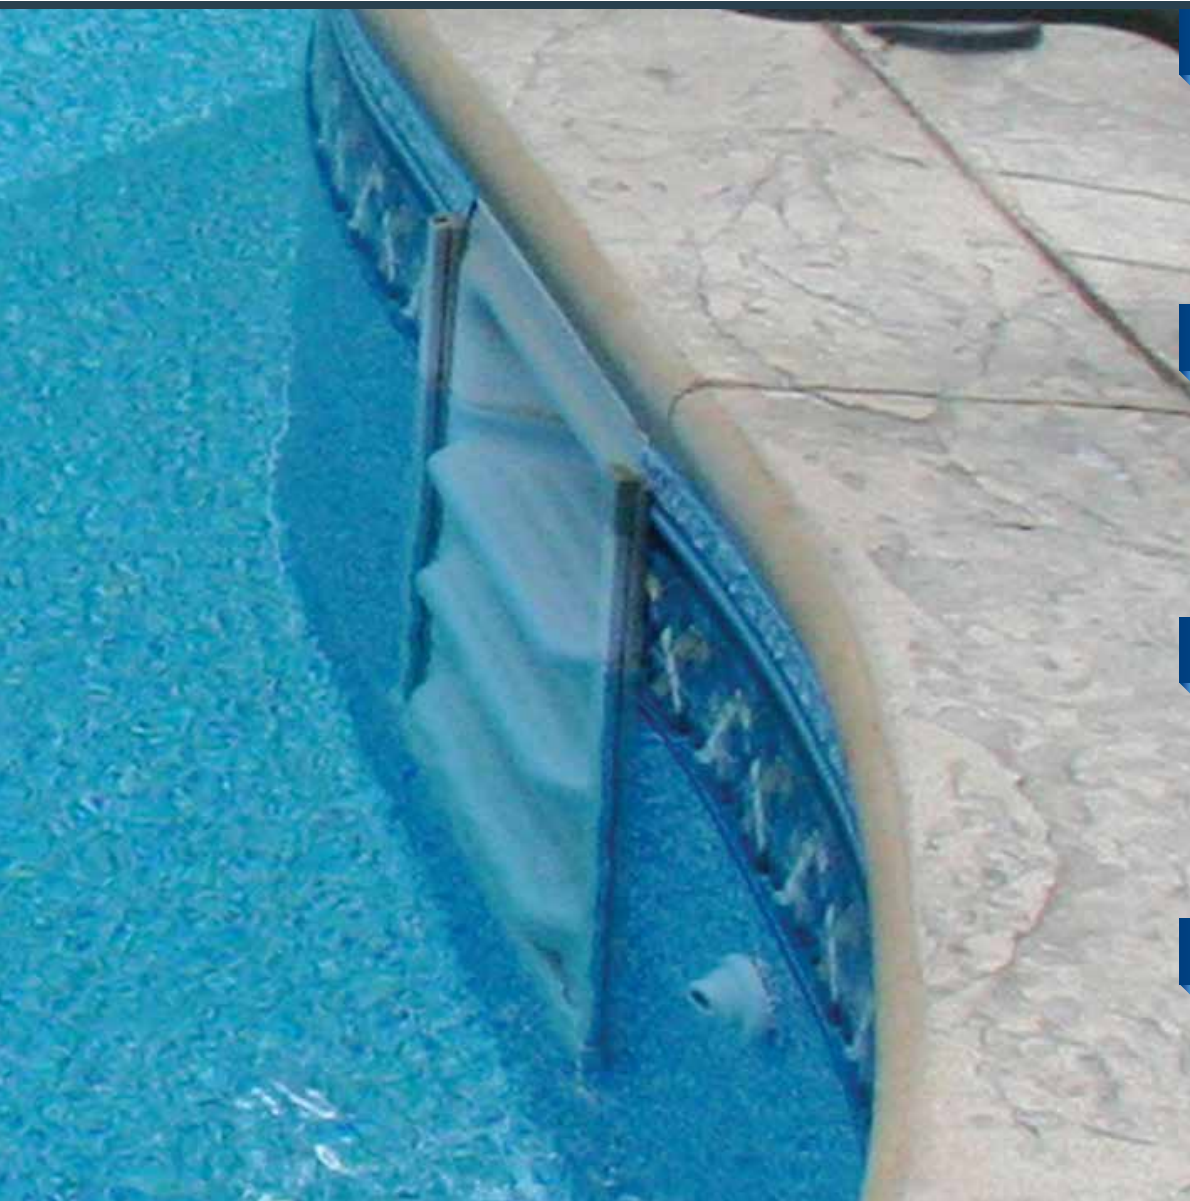

Straight

Radius

IN-WALL LADDER

The in-wall ladder provides deep end exit for swimmers safety.

Recessed

CODE	DESCRIPTION
07412L	2' Recessed In-Wall Ladder - White
07412LGRAY	2' Recessed In-Wall Ladder - Gray
07412LGG	2' Recessed In-Wall Ladder - Gray Granite
07412LBG	2' Recessed In-Wall Ladder - Blue Granite
07412L48	48" - 2' Recessed In-Wall Ladder - White