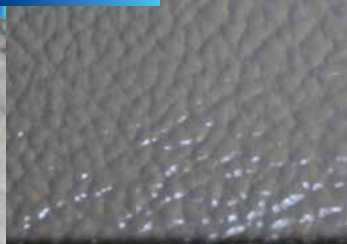

IN-WALL LADDER

The in-wall ladder provides deep end exit for swimmers safety.

Recessed

CODE	DESCRIPTION
07412L	2' Recessed In-Wall Ladder - White
07412LGRAY	2' Recessed In-Wall Ladder - Gray
07412LGG	2' Recessed In-Wall Ladder - Gray Granite
07412LBG	2' Recessed In-Wall Ladder - Blue Granite
07412L48	48" - 2' Recessed In-Wall Ladder - White

Gray