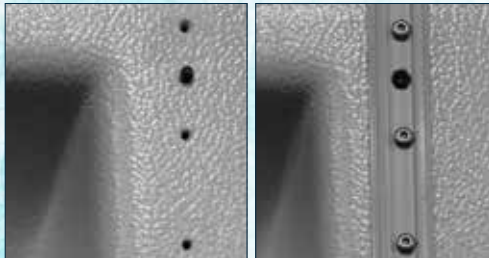

White

Gray

Gray Granite

Blue Granite

*Not all models available in all colors.

The Saratoga Tread-Loc® entry system is loaded with exclusive features designed to make your steps safer, stronger, sleeker, and absolutely watertight. No other pool company can offer these features... because we own the patents!

Patented TrimLine® Collar

Blends seamlessly with the coping, creating a clean and consistent line surrounding your pool.

Patented Faceplate System

Gives you the most watertight system available, bar none, while protecting the liner from tears or punctures.