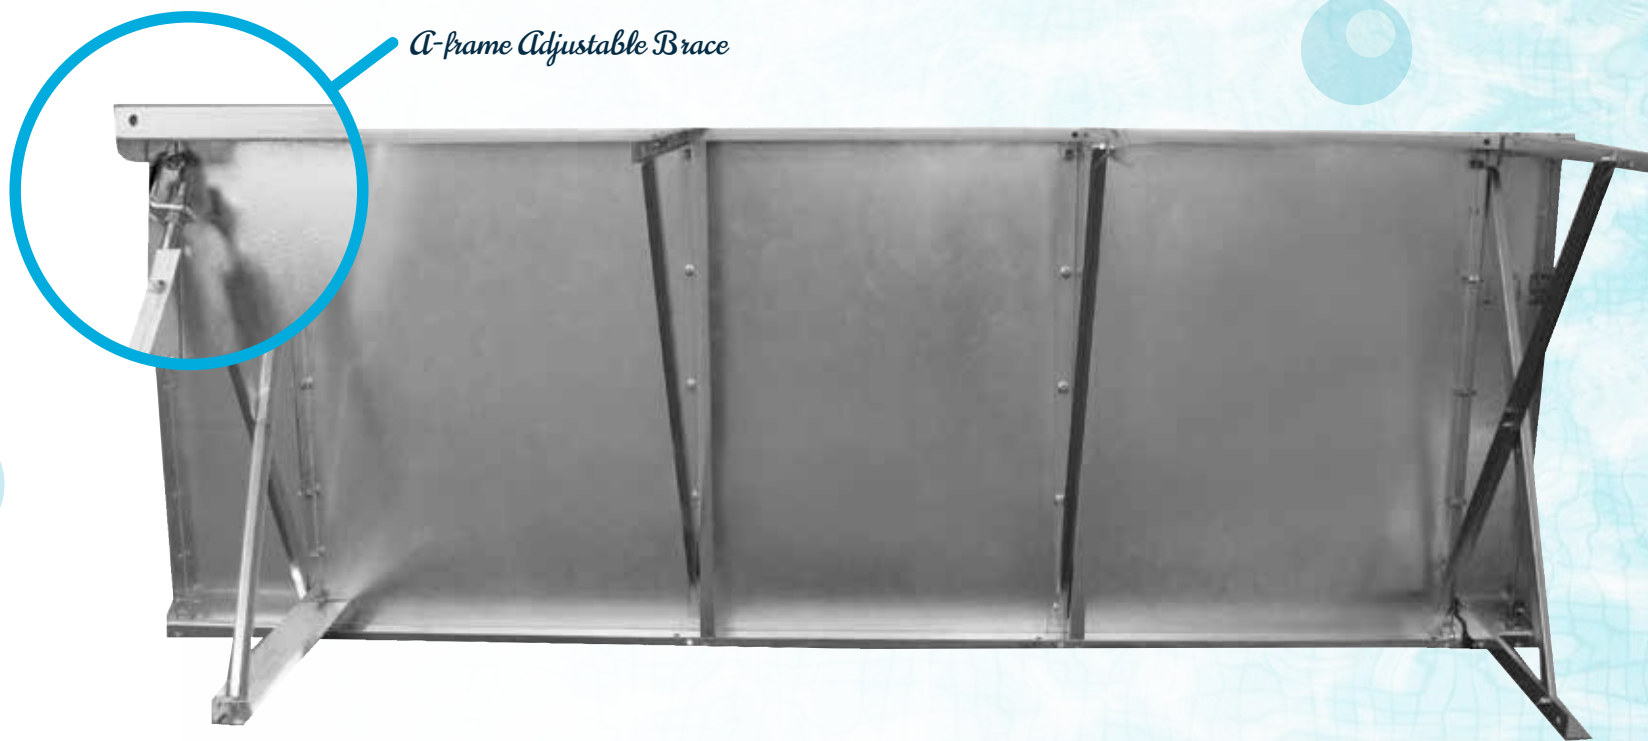

A-frame Adjustable Brace

Then we back it up with one of the best limited **LIFETIME WARRANTY** in the industry today.

Special Edition®
Pools
BUILT FOR LIFE™