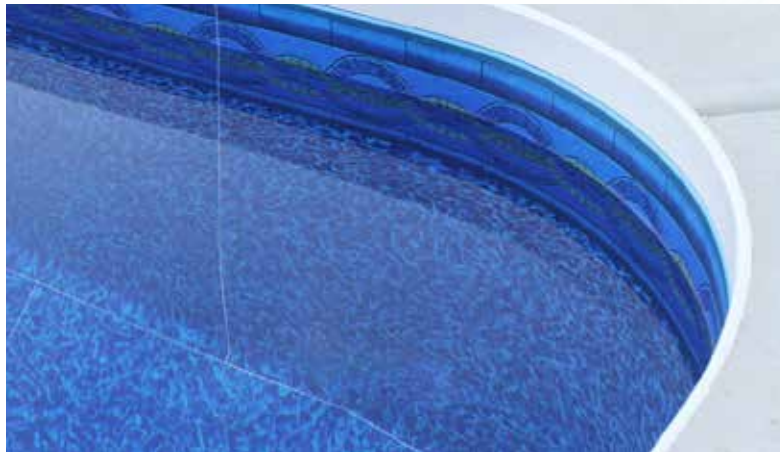

Perfect Seam® Technology

Perfection sometimes goes unnoticed. It's improving something until it is as flawless as possible.

We have invested in state-of-the-art manufacturing equipment and combined it with time tested sealing methods. This allows us to flawlessly bind two pieces of material together leaving all seams almost undetectable, strong and water tight.

Our Interior Pool Finishes™ are the finest made in the market today.

STANDARD SEAM TECHNOLOGY