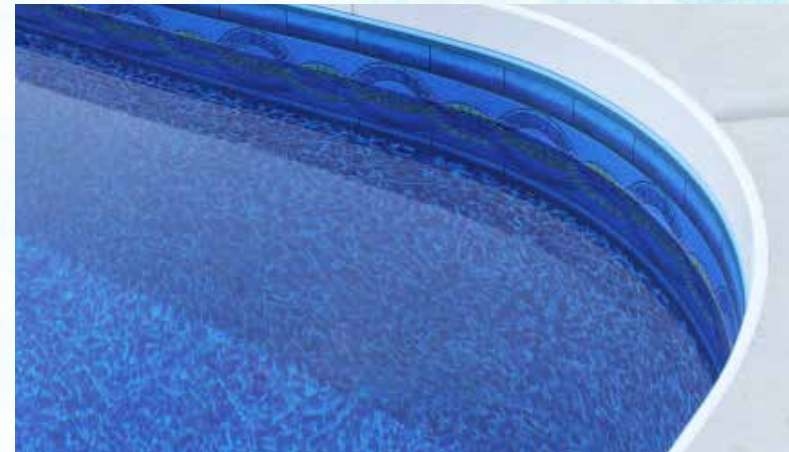

Our Interior Pool Finishes™ are the finest made in the market today.

STANDARD SEAM TECHNOLOGY

PERFECT SEAM® TECHNOLOGY

Let's Get Into It

One of the most overlooked features in a pool is the entry system. That's why we give you so many options to choose how you get into your pool. But again, it's all about what fits your life style. Do you want a large seating area for you or the kids? Do you want the entrance to you pool to make an architectural statement or just something that's simple, functional and serves its purpose? We offer them all!