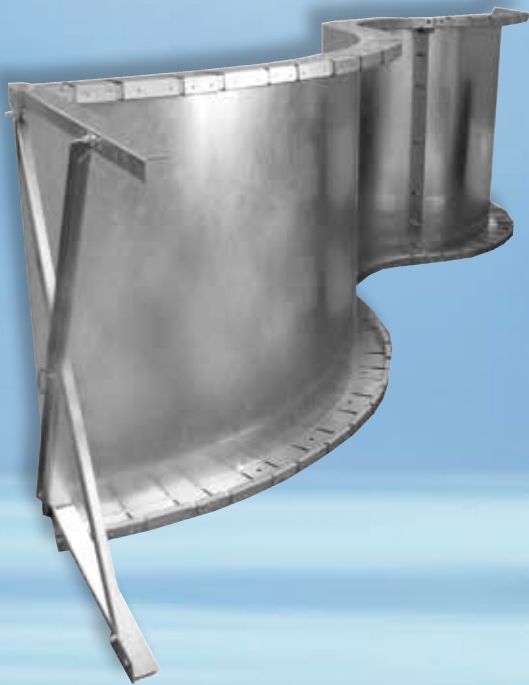

A-FRAME ADJUSTABLE BRACE