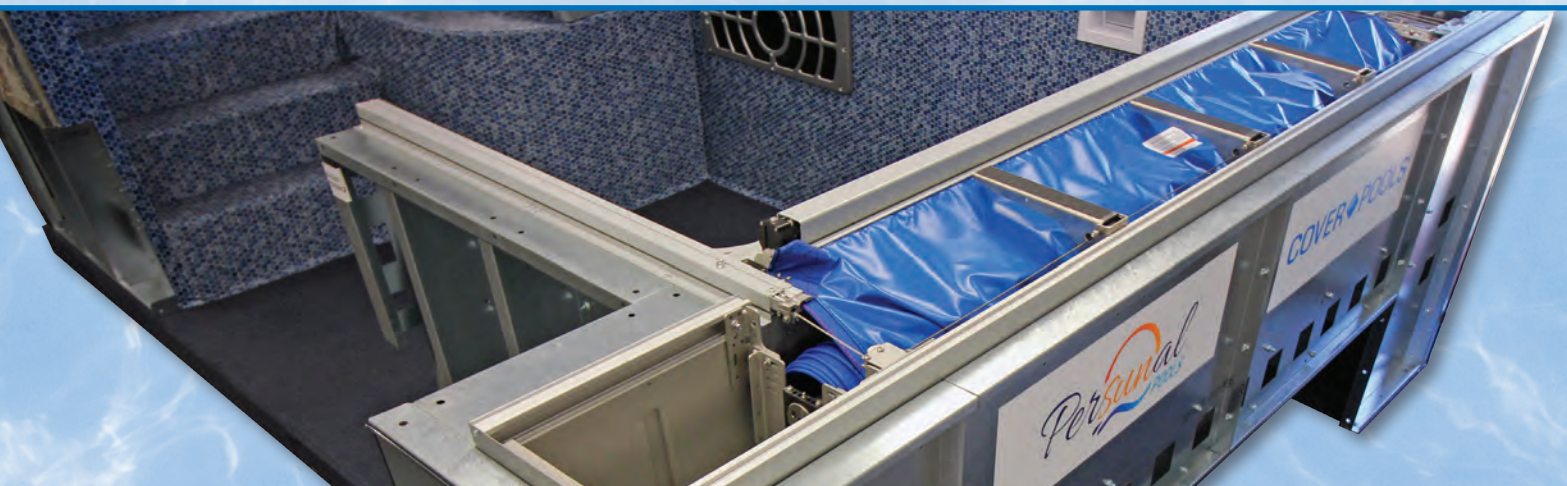

AUTOMATIC COVER ENCLOSURE

Introducing our new *ace in the hole!*

PATENT PENDING TECHNOLOGY & INNOVATION

Imperial Pools is thrilled to announce the launch of our new Auto Cover Enclosure (ACE). This patent-pending, cutting-edge enclosure is specifically designed to be used for our 54" Personal Pools in conjunction with Cover Pools T4 Automatic Pool Cover system. The ACE system offers increased efficiency, cost savings and profitability, revolutionizing the installation process for auto covers.

ELIMINATES OEM PARTS

No need for OEM spacers, brackets, and vertical supports, reducing project costs and installation time.

PRESET ELECTRICAL CONNECTIONS

The ACE is set up for electrical connections on either side, eliminating the need to run conduit through traditional concrete housing.

STREAMLINED WIRING PROCESS

Electricians can wire the box while bonding the pool, avoiding a return visit post-pour.

VERSATILE ORIENTATION

The ACE system is designed for both left and right motor orientation with a 2' offset on each side.

LIMITED LIFETIME WARRANTY

Ensures long-term reliability and peace of mind.

AUTOMATIC COVER ENCLOSURE

Ace your auto cover installations with ACE by Imperial Pools.

PATENT PENDING TECHNOLOGY & INNOVATION

The ACE system by Imperial Pools is a revolutionary solution that prioritizes speed without compromising top-notch quality. With our ACE, excellence and savings go hand in hand! By opting for this innovative system, you can save thousands of dollars compared to conventional installation methods and eliminate an entire day from the project.