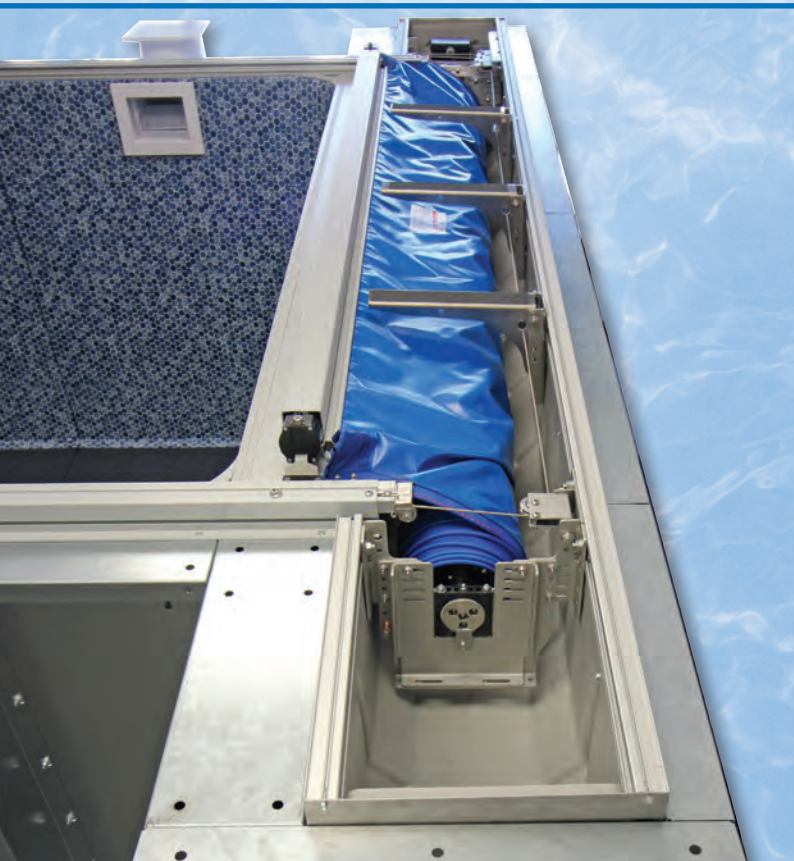

Imperial Pools, Inc.
33 Wade Road
Latham NY 12110
www.imperialpools.com

25572PACE