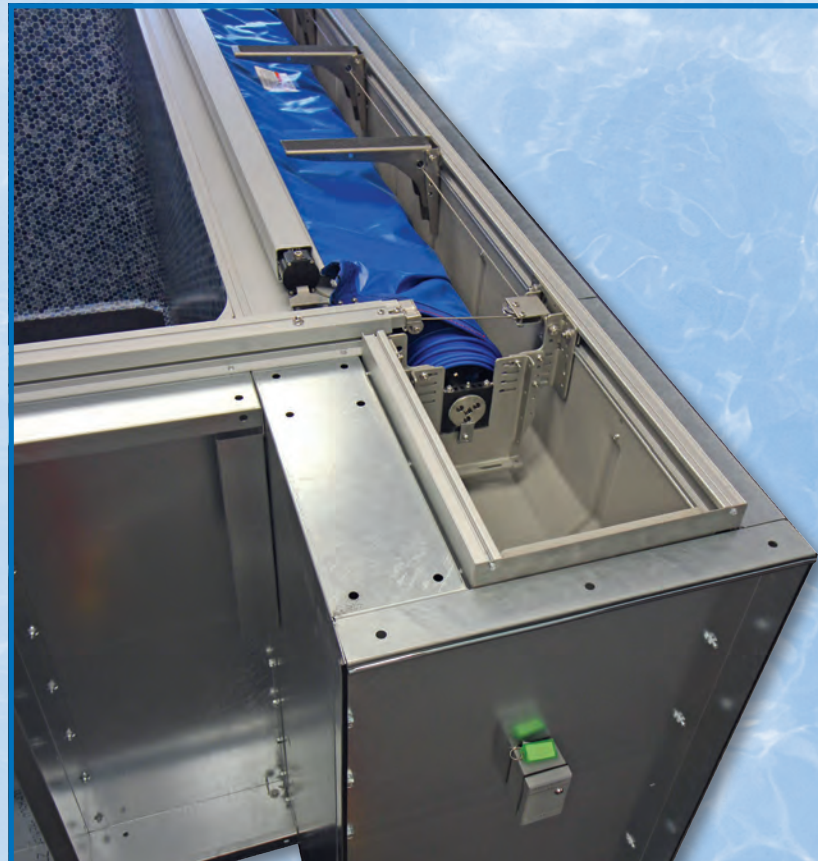

AUTOMATIC COVER ENCLOSURE

Introducing our new *ace in the hole!*

PATENT PENDING TECHNOLOGY & INNOVATION

Imperial Pools is thrilled to announce the launch of our new Auto Cover Enclosure (ACE). This patent-pending, cutting-edge enclosure is specifically designed to be used for our 54" Personal Pools in conjunction with Cover Pools T4 Automatic Pool Cover system. The ACE system offers increased efficiency, cost savings and profitability, revolutionizing the installation process for auto covers.

ELIMINATES OEM PARTS

No need for OEM spacers, brackets, and vertical supports, reducing project costs and installation time.

PRESET ELECTRICAL CONNECTIONS

The ACE is set up for electrical connections on either side, eliminating the need to run conduit through traditional concrete housing.

STREAMLINED WIRING PROCESS

Electricians can wire the box while bonding the pool, avoiding a return visit post-pour.

VERSATILE ORIENTATION

The ACE system is designed for both left and right motor orientation with a 2' offset on each side.

LIMITED LIFETIME WARRANTY

Ensures long-term reliability and peace of mind.

AUTOMATIC COVER ENCLOSURE

Ace your auto cover installations with ACE by Imperial Pools.

PATENT PENDING TECHNOLOGY & INNOVATION

The ACE system by Imperial Pools is a revolutionary solution that prioritizes speed without compromising top-notch quality. With our ACE, excellence and savings go hand in hand! By opting for this innovative system, you can save thousands of dollars compared to conventional installation methods and eliminate an entire day from the project.