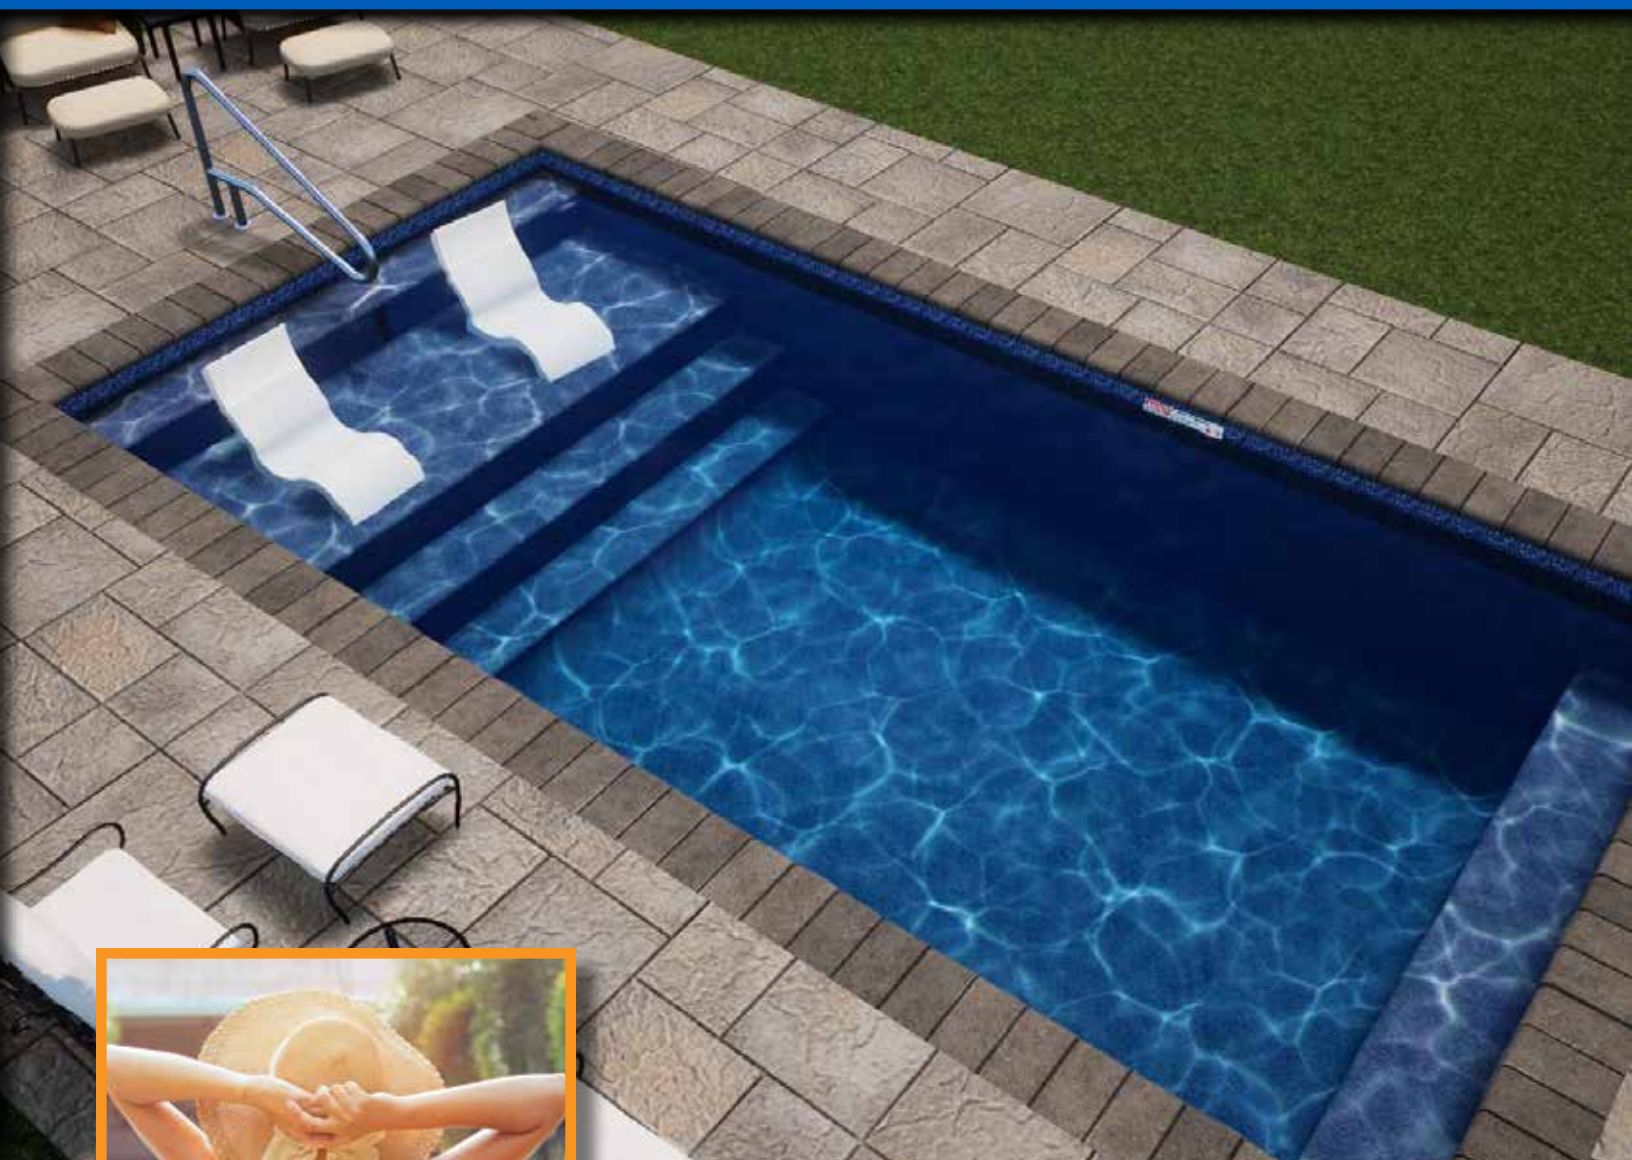

Available in 3 sizes:

8' x 16'

10' x 20'

12' x 24'

Features: Full-End Stair with Second Step Sundeck and Full-End Bench

All Personal Pools™ are Non-Diving Pools.

The Entertainer

Sit, swim, play or relax... If you are the life of the party, The Entertainer is the perfect pool for your lifestyle!