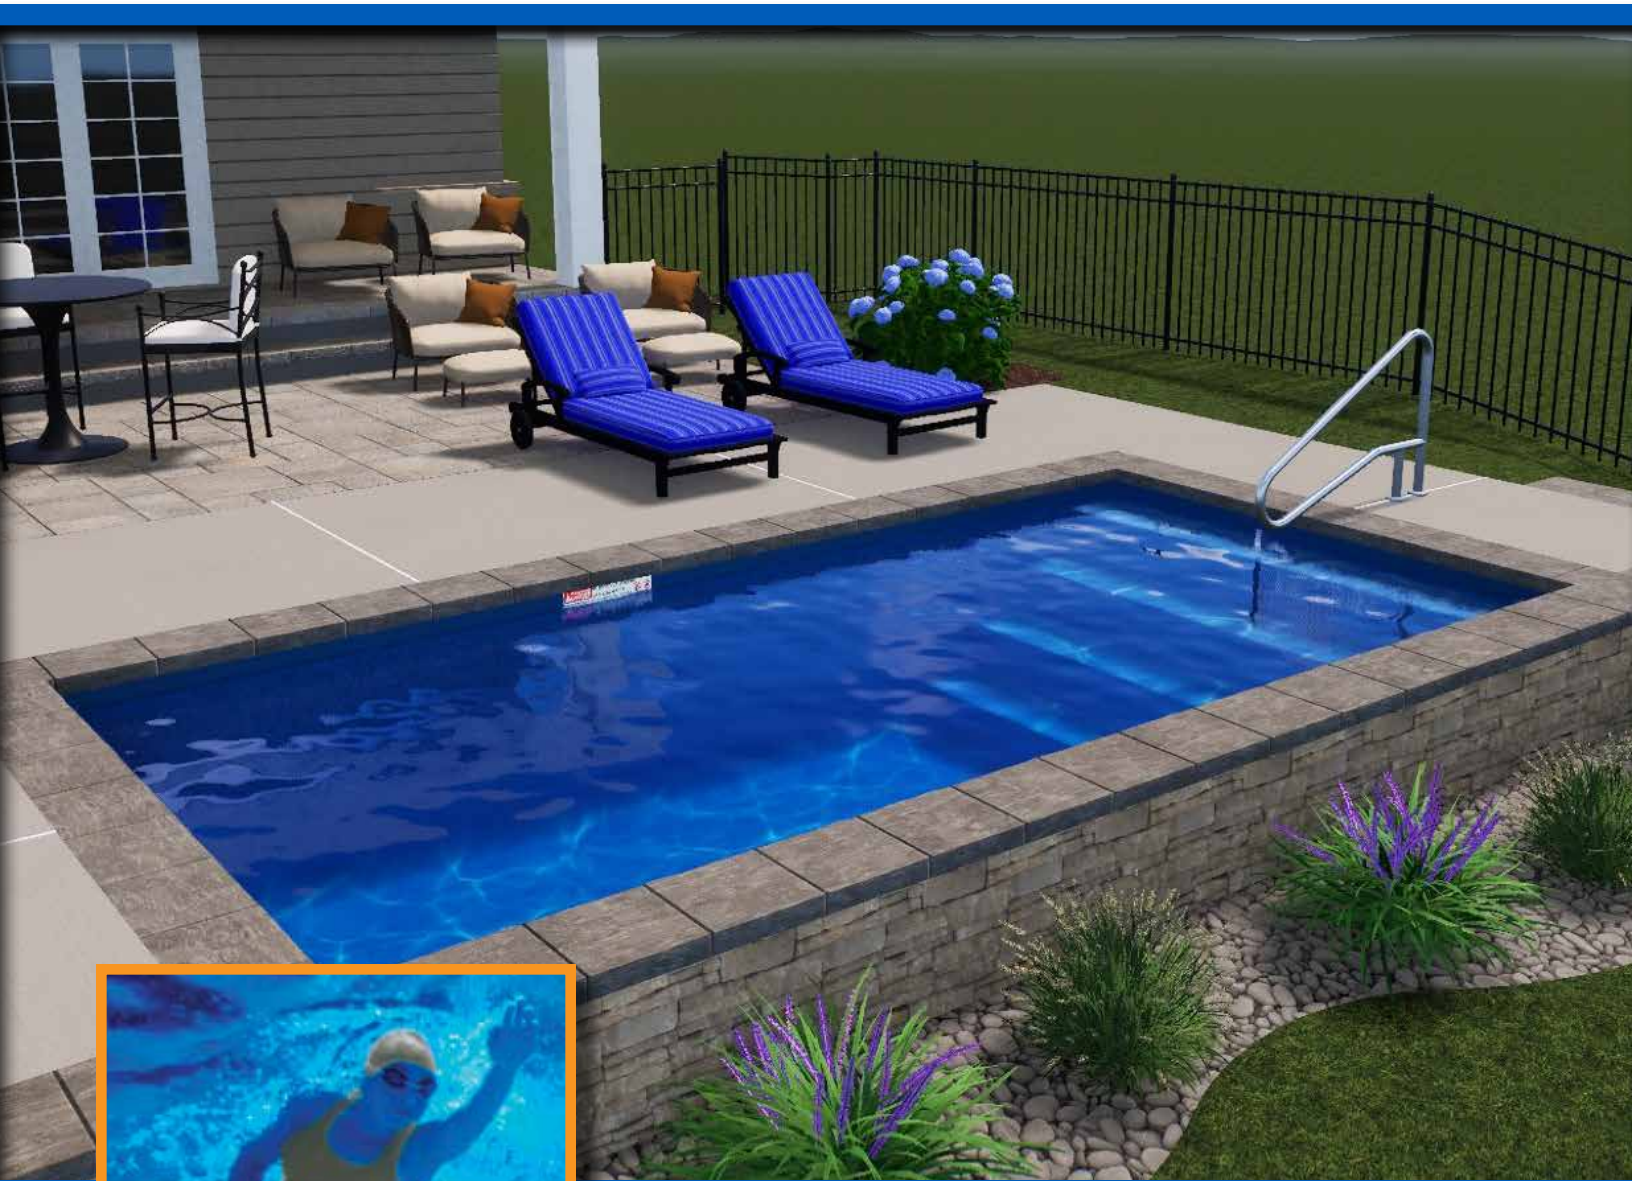

Available in 3 sizes:

8' x 16'

10' x 20'

12' x 24'

Features: Full-End Stair

All Personal Pools™ are Non-Diving Pools.

The Recreational with Bench

If you want all the space, but with more sitting room to relax or chat, try The Recreational with deep-end bench.

Available in 3 sizes:

8' x 16'

10' x 20'

12' x 24'

Features: Full-End Stair and Full-End Bench

All Personal Pools™ are Non-Diving Pools.

The Lounger

Relax on the sundeck and catch some rays before taking a dip and cooling off in The Lounger!

Available in 3 sizes:

8' x 16'

10' x 20'

12' x 24'

Features: Full-End Stair with Second Step Sundeck and Full-End Bench

All Personal Pools™ are Non-Diving Pools.

The Entertainer

Sit, swim, play or relax... If you are the life of the party, The Entertainer is the perfect pool for your lifestyle!