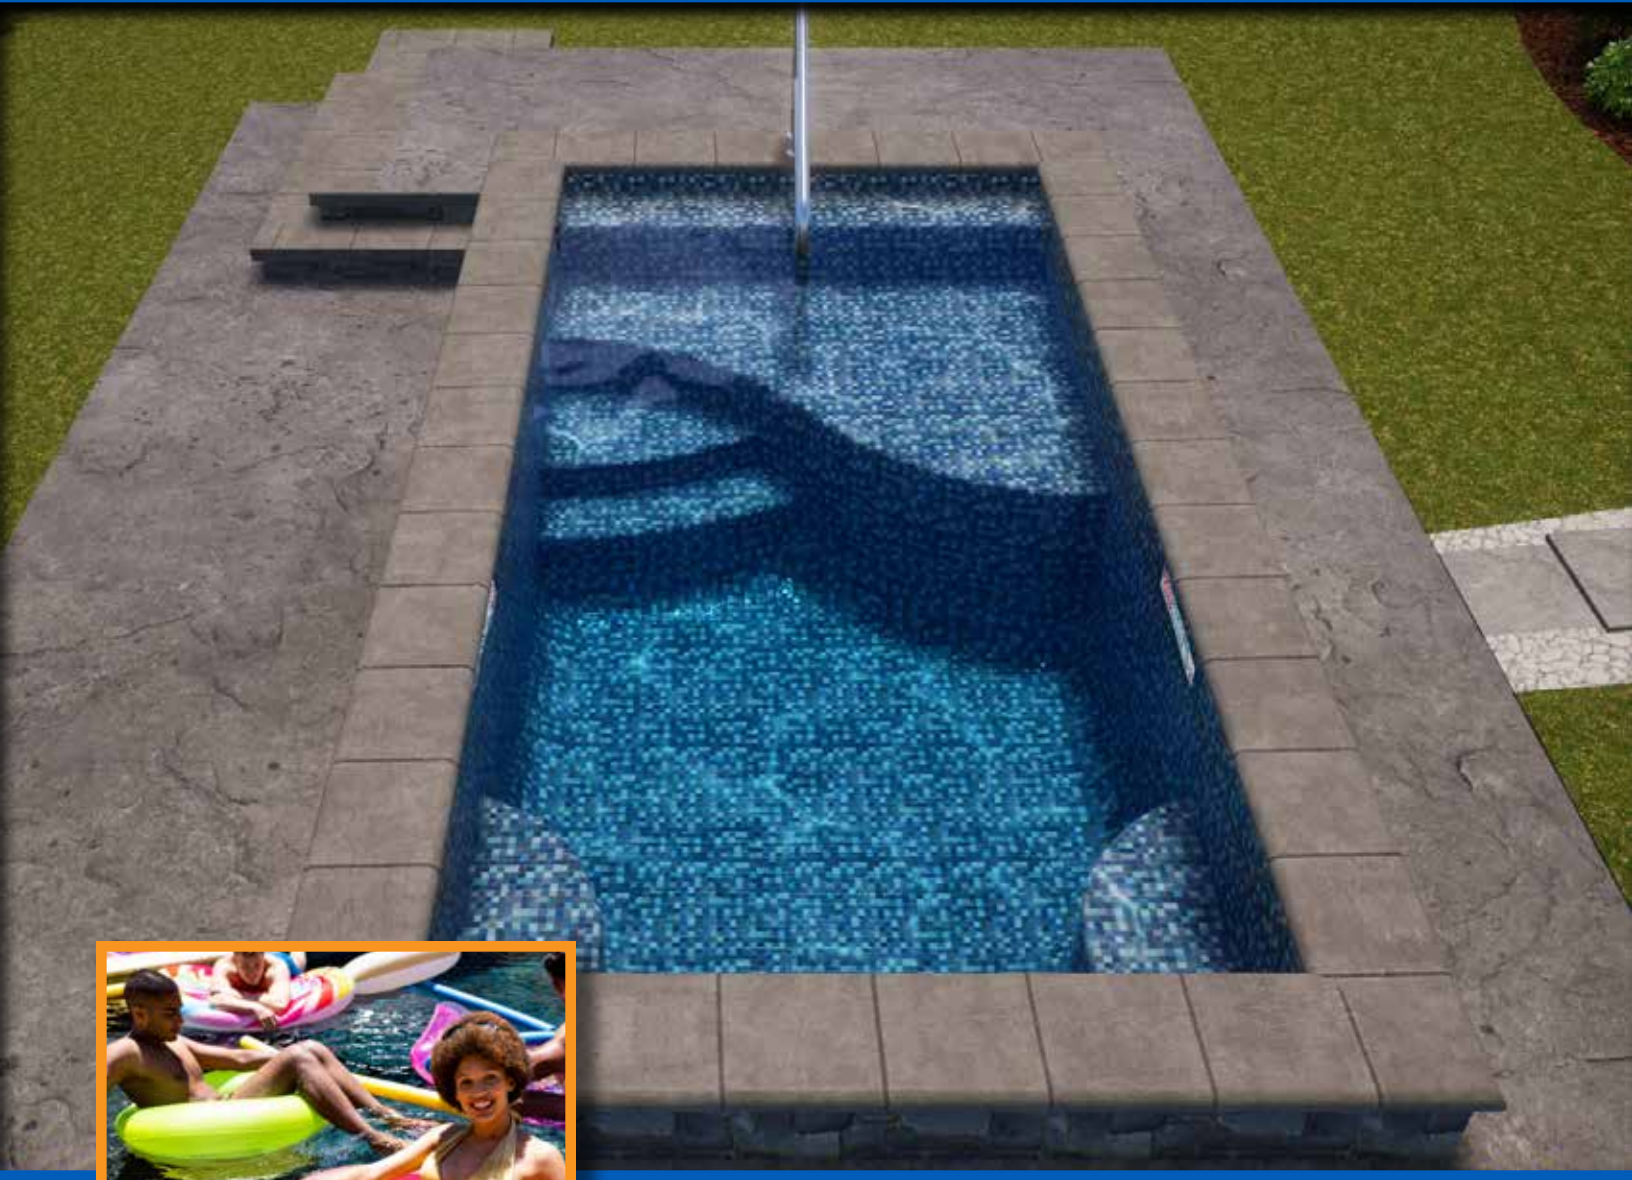

Available in 3 sizes:

8' x 16'

10' x 20'

12' x 24'

Features: Side by Side Stair and Tanning Ledge with Dual Benches

All Personal Pools™ are Non-Diving Pools.

The Socializer

The perfect spot to connect with friends and family,
The Socializer will remind you why you wanted a pool!

Available in 3 sizes:

8' x 16'

10' x 20'

12' x 24'

Features: Sweeping Tanning Ledge with Step and Dual Benches

All Personal Pools™ are Non-Diving Pools.

The Perfect Little Option

To make your Personal Pool even more “personal” we offer two semi-inground options depending on your preference and landscape: