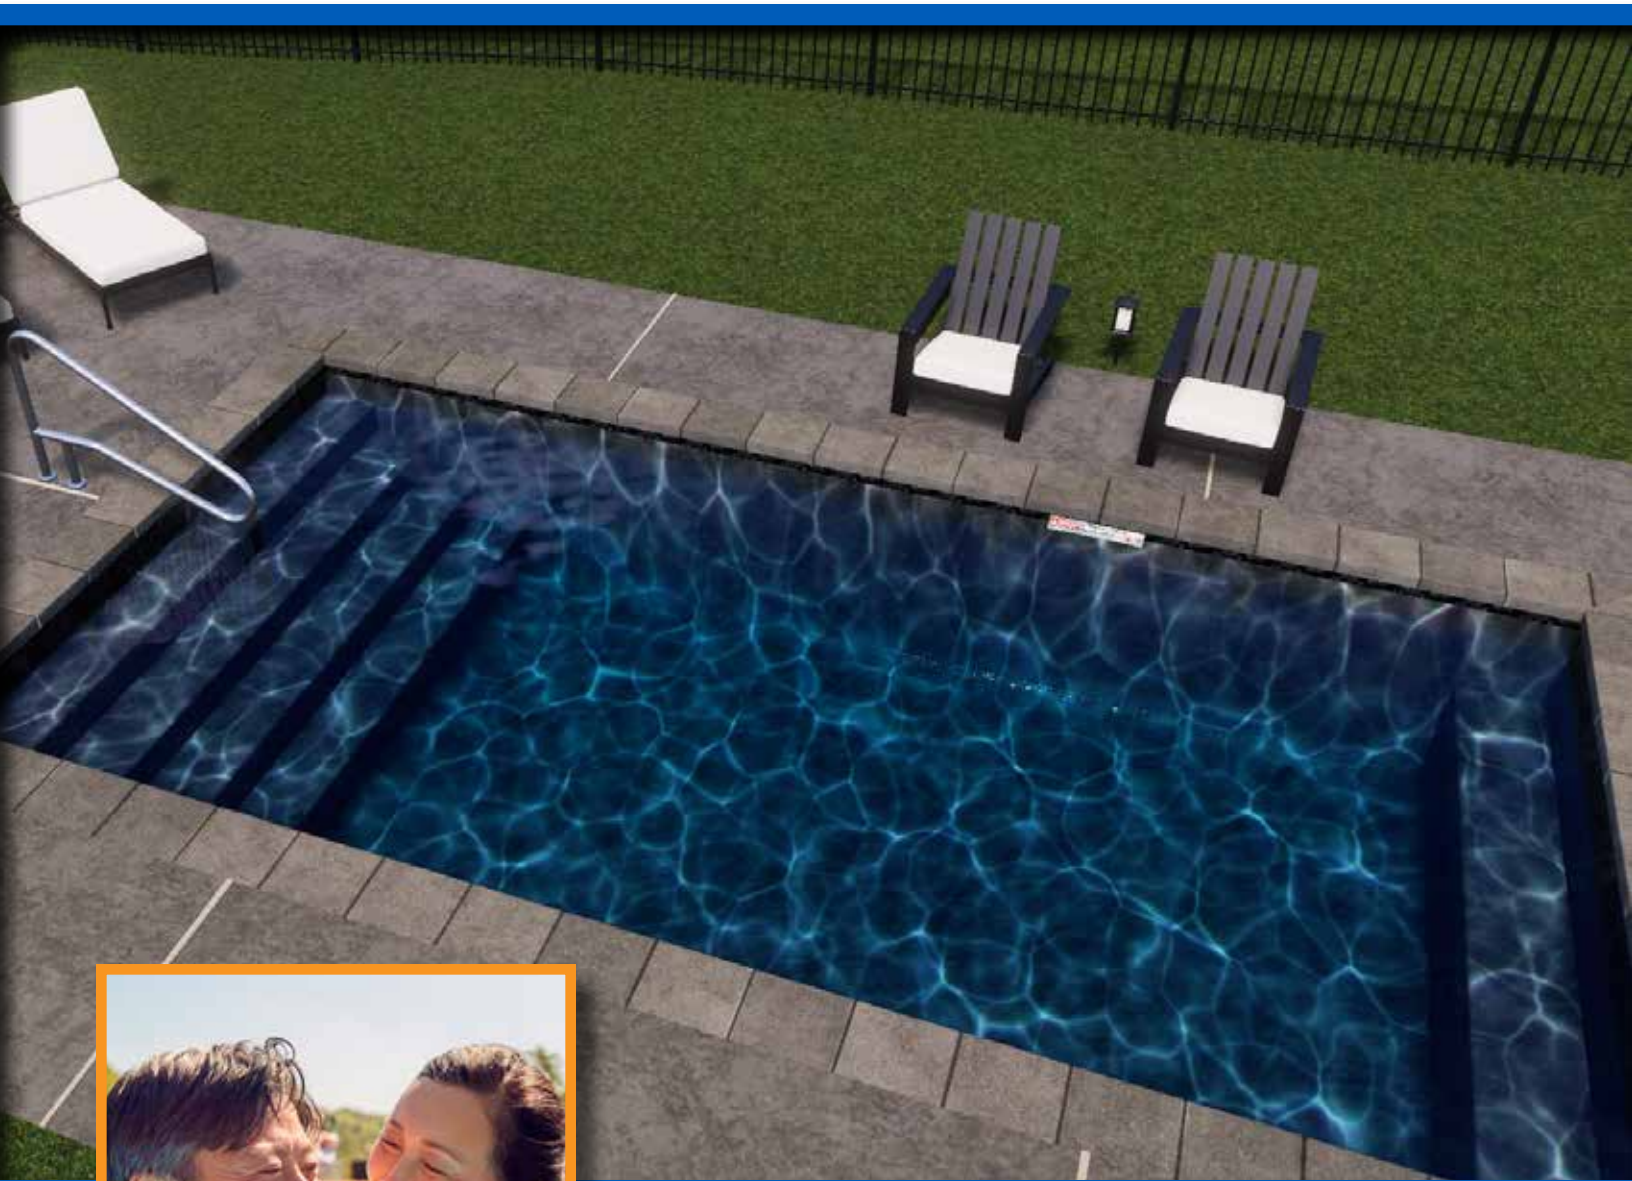

Available in 3 sizes:

8' x 16'

10' x 20'

12' x 24'

Features: Full-End Stair and Full-End Bench

All Personal Pools™ are Non-Diving Pools.

The Lounger

Relax on the sundeck and catch some rays before taking a dip and cooling off in The Lounger!

Available in 3 sizes:

8' x 16'

10' x 20'

12' x 24'

Features: Full-End Stair with Second Step Sundeck

All Personal Pools™ are Non-Diving Pools.

The Lounger with Bench

Slow down and take a deep breath in The Lounger with Bench, including plenty of room to lounge or just float!

Available in 3 sizes:

8' x 16'

10' x 20'

12' x 24'

Features: Full-End Stair with Second Step Sundeck and Full-End Bench

All Personal Pools™ are Non-Diving Pools.

The Entertainer

Sit, swim, play or relax... If you are the life of the party, The Entertainer is the perfect pool for your lifestyle!