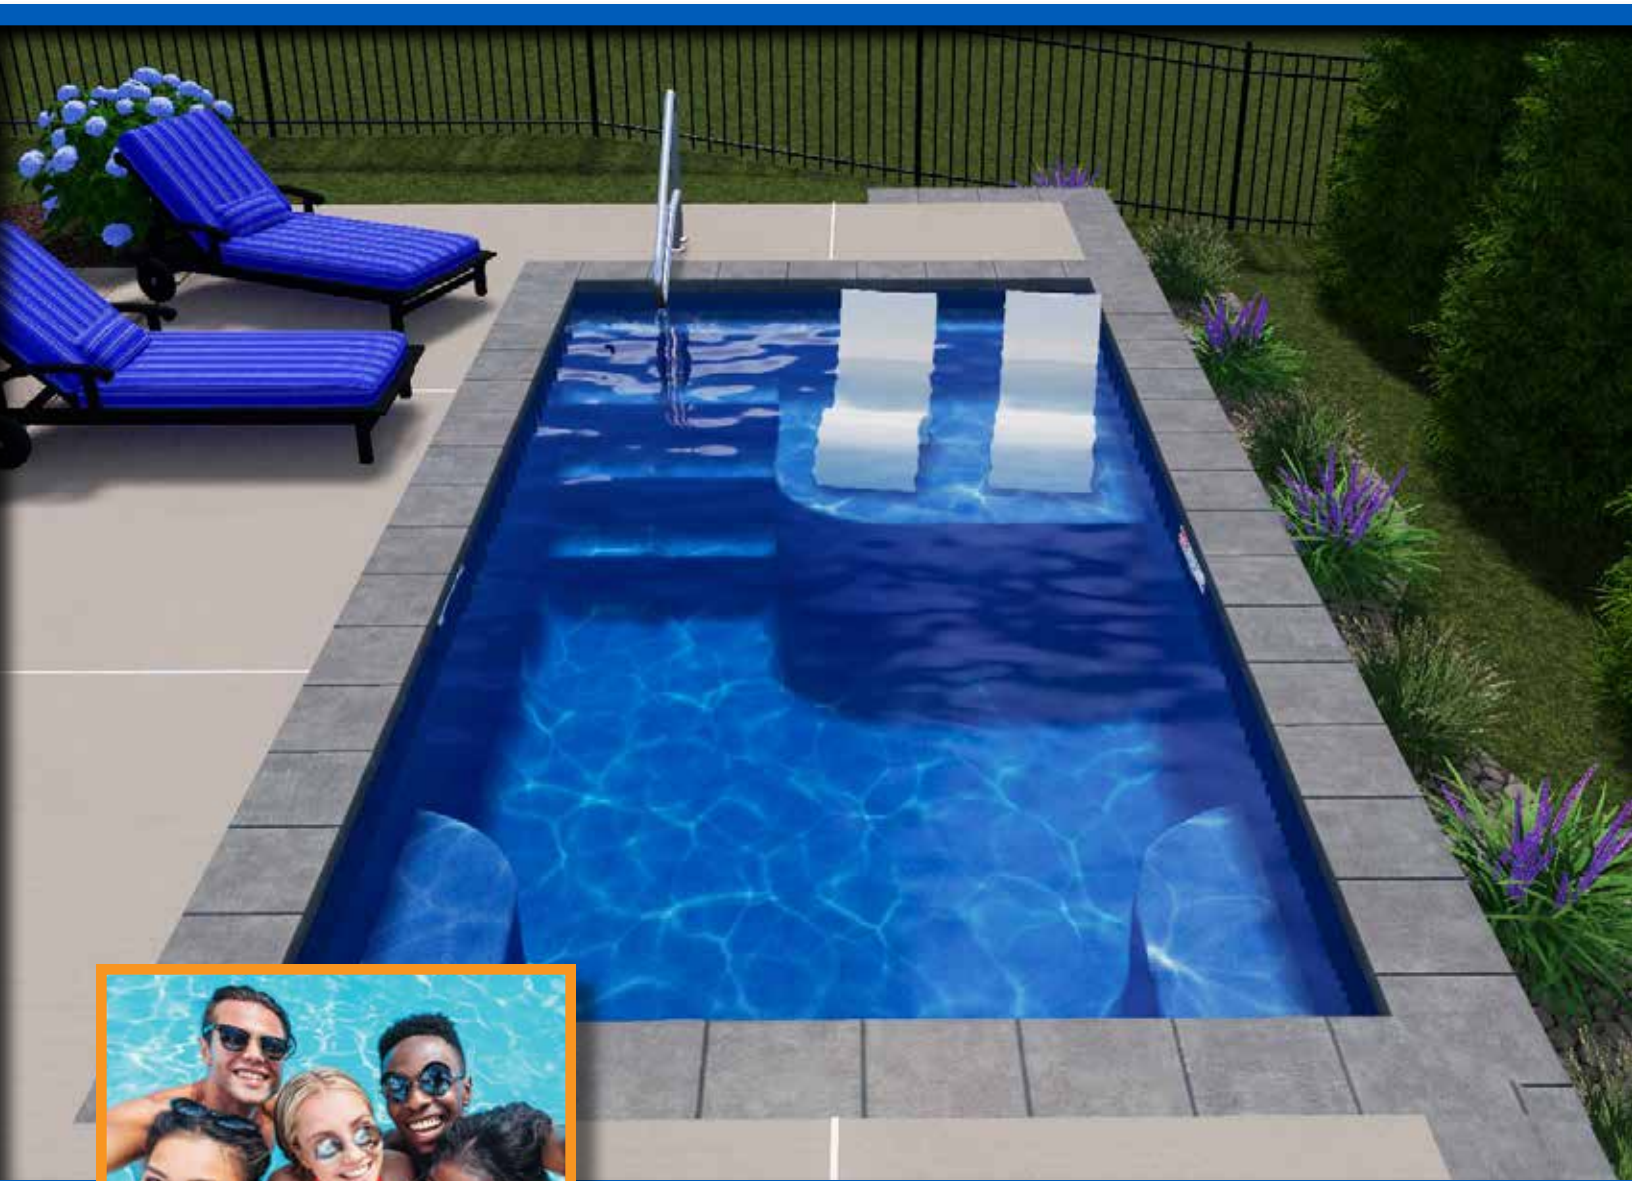

Available in 3 sizes:

8' x 16'

10' x 20'

12' x 24'

Features: Side by Side Stair and Tanning Ledge with Dual Benches

All Personal Pools™ are Non-Diving Pools.

The Socializer

The perfect spot to connect with friends and family,
The Socializer will remind you why you wanted a pool!