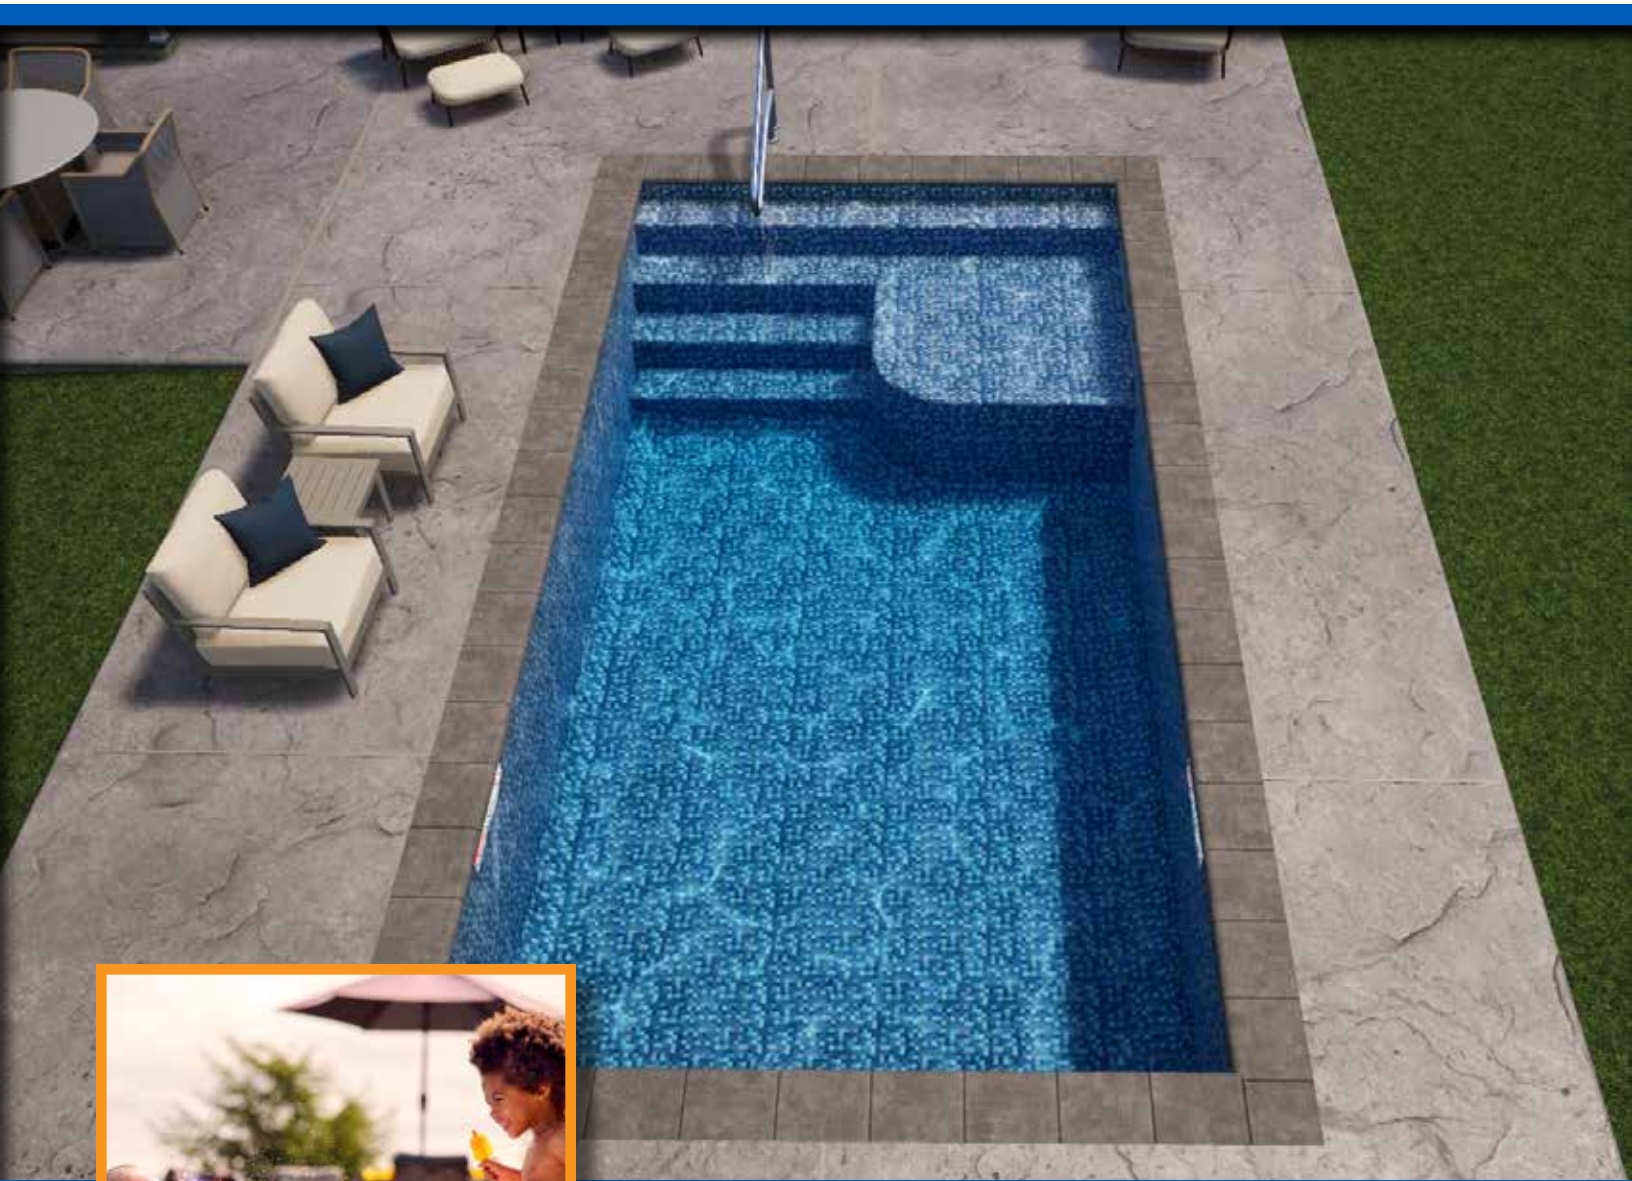

Available in 3 sizes:

8' x 16'

10' x 20'

12' x 24'

Features: Full-End Stair with Second Step Sundeck

All Personal Pools™ are Non-Diving Pools.

The Lounger with Bench

Slow down and take a deep breath in The Lounger with Bench, including plenty of room to lounge or just float!

Available in 3 sizes:

8' x 16'

10' x 20'

12' x 24'

Features: Full-End Stair with Second Step Sundeck and Full-End Bench

All Personal Pools™ are Non-Diving Pools.

The Entertainer

Sit, swim, play or relax... If you are the life of the party, The Entertainer is the perfect pool for your lifestyle!

Available in 3 sizes:

8' x 16'

10' x 20'

12' x 24'

Features: Side by Side Stair and Tanning Ledge

The Entertainer with Benches

With two extra deep-end benches, The Entertainer with Bench takes fun and socializing to a whole new level!

Available in 3 sizes:

8' x 16'

10' x 20'

12' x 24'

Features: Side by Side Stair and Tanning Ledge with Dual Benches

All Personal Pools™ are Non-Diving Pools.

The Socializer

The perfect spot to connect with friends and family,
The Socializer will remind you why you wanted a pool!