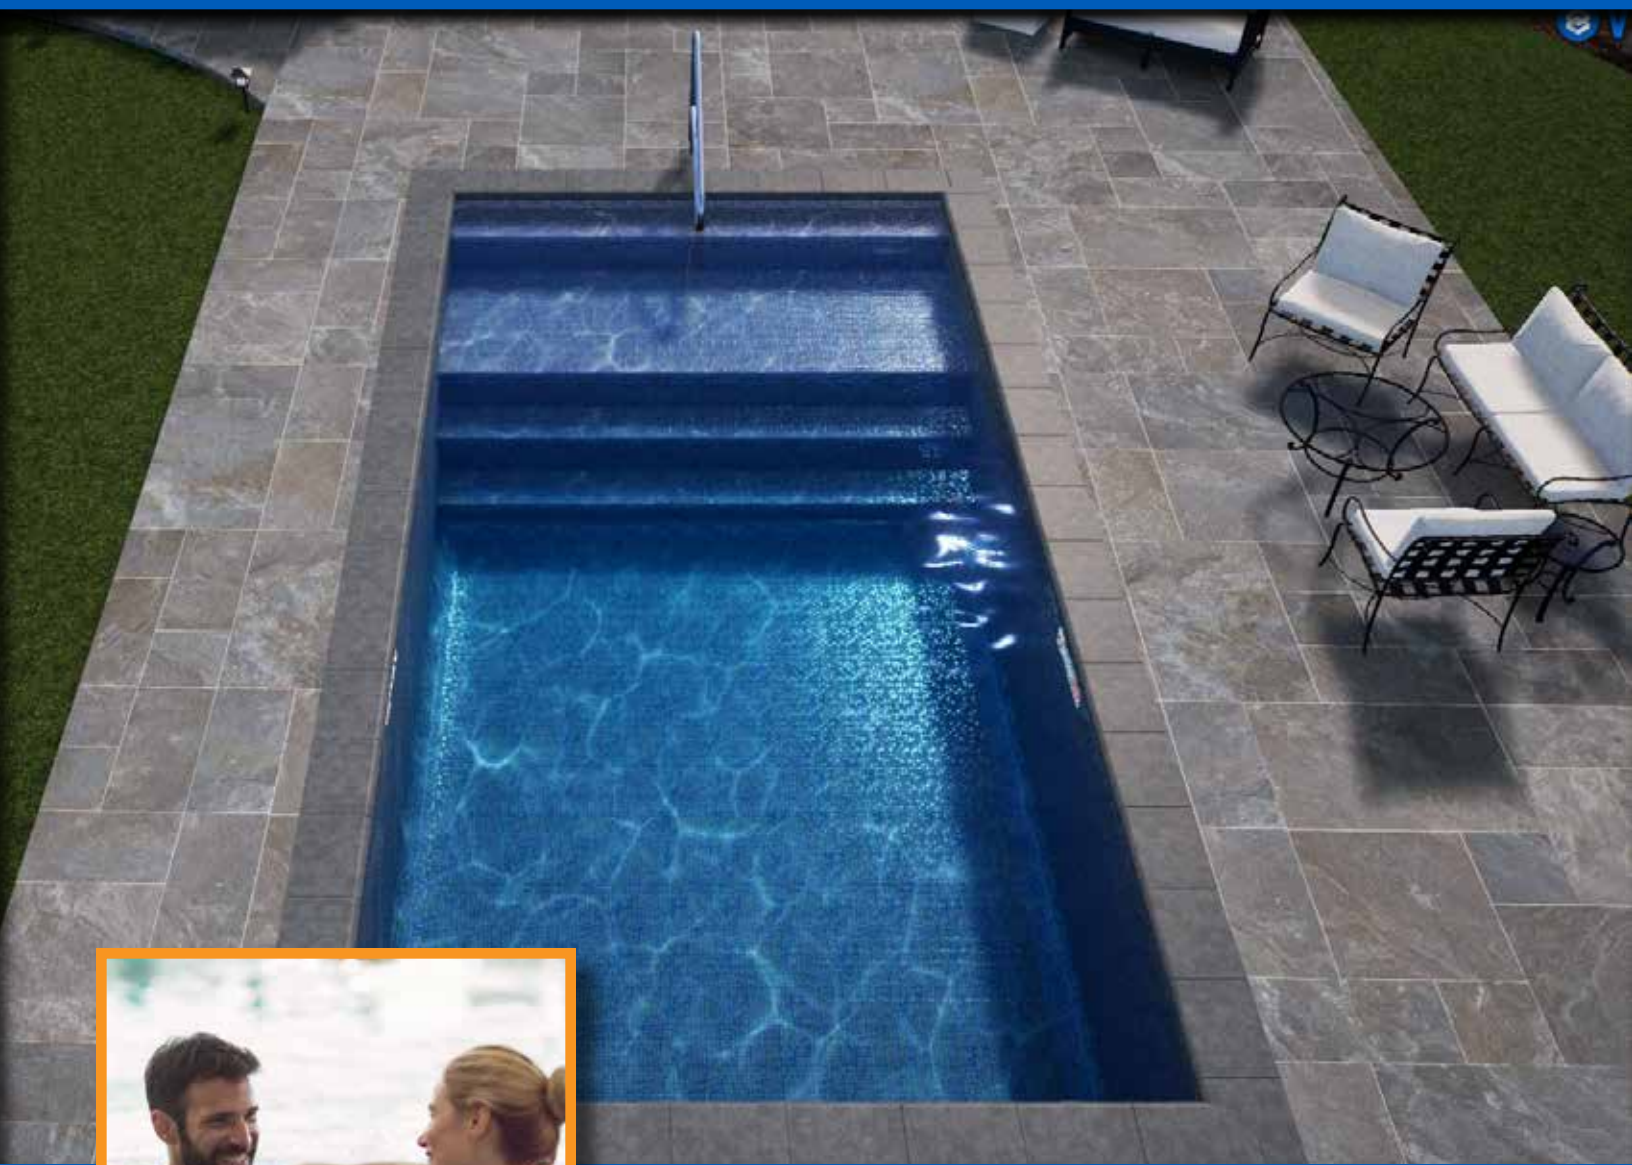

Available in 3 sizes:

8' x 16'

10' x 20'

12' x 24'

Features: Full-End Stair and Full-End Bench

All Personal Pools™ are Non-Diving Pools.

The Lounger

Relax on the sundeck and catch some rays before taking a dip and cooling off in The Lounger!

Available in 3 sizes:

8' x 16'

10' x 20'

12' x 24'

Features: Full-End Stair with Second Step Sundeck

All Personal Pools™ are Non-Diving Pools.

The Lounger with Bench

Slow down and take a deep breath in The Lounger with Bench, including plenty of room to lounge or just float!

Available in 3 sizes:

8' x 16'

10' x 20'

12' x 24'

Features: Full-End Stair with Second Step Sundeck and Full-End Bench

All Personal Pools™ are Non-Diving Pools.

The Entertainer

Sit, swim, play or relax... If you are the life of the party, The Entertainer is the perfect pool for your lifestyle!