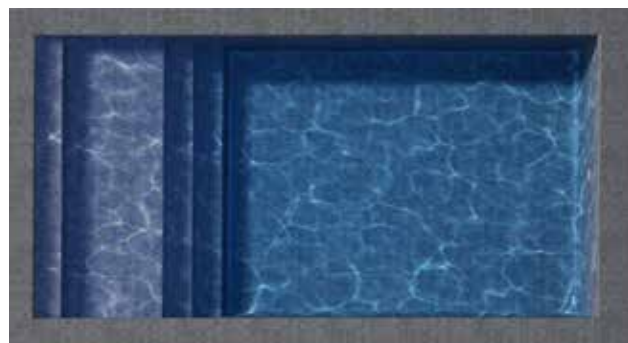

The Lounger

Relax on the sundeck and catch some rays before taking a dip and cooling off in The Lounger!

Available in 3 sizes:

8' x 16'

10' x 20'

12' x 24'

Features: Full-End Stair with Second Step Sundeck