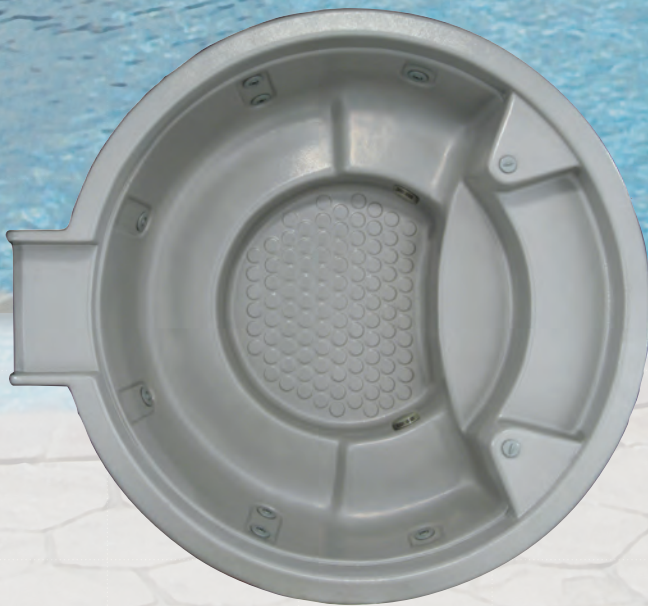

Whitewave™

spillover spa
& poolside spa

Whitewave Spillover Spa
shown in Gray