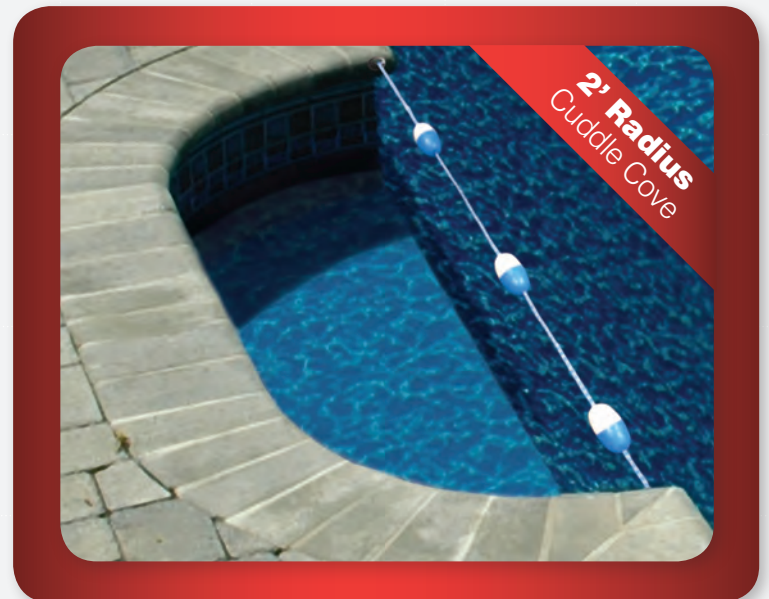

# Built-In Benches & Coves

\*Imperial Pools recommends installing a handrail on all entry systems.

LET YOUR  
*Imagination*  
RUN WILD!

**CHALLENGE US.** We are asked everyday to create new and exciting stair and bench shapes. With the flexibility of steel, top-quality equipment and the best C.A.D. developers in the industry, we are ready for your idea.