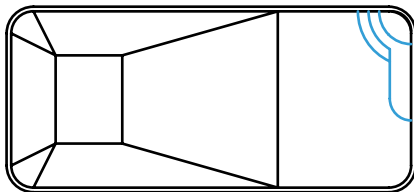

2' Radius Corner Wedding Cake Stair with Bench Left