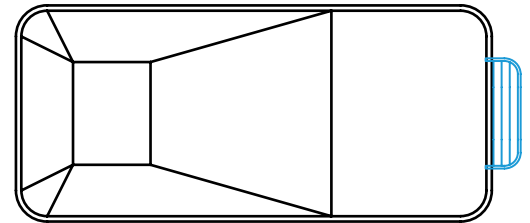

Straight

2' Radius Interior and Exterior Full End Stairs

SIZE	SHAPE	FULL STEEL CLOSED TOP	NEXUS STEEL OPEN TOP
8' x 2'R	Straight	0036B	04SPCL3575B
10' x 2'R	Straight	0141B	04SPCL6708B
12' x 2'R	Straight	0159B	04SPCL12988B
14' x 2'R	Straight	7347B	04SPCL12991B
16' x 2'R	Straight	7348B	04SPCL12992B
18' x 2'R	Straight	7349B	04SPCL12993B
20' x 2'R	Straight	7350B	04SPCL12994B

8' x 2' Radius Exterior