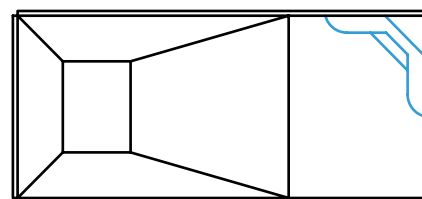

## Straight Inside Corner Stairs With Bench

SIZE	SHAPE	BENCH DIRECTION	FULL STEEL CLOSED TOP	NEXUS STEEL OPEN TOP
6”R/90° ICS	Straight	LT	7435B	3788B
6”R/90° ICS	Straight	RT	7436B	4878B
6”R/90° ICS	Straight	LT & RT	7442B	6113B
2’R ICS	Straight	LT	2856B	7447B
2’R ICS	Straight	RT	1433B	7471B
2’R ICS	Straight	LT & RT	7470B	5471B

**6”R/90° Straight Inside Corner Stair with Bench Left**

**6”R/90° Straight Inside Corner Stair with Bench Right**

**Straight Inside Corner Stair with Bench Left & Right**

**2’R Straight Inside Corner Stair with Bench Left**