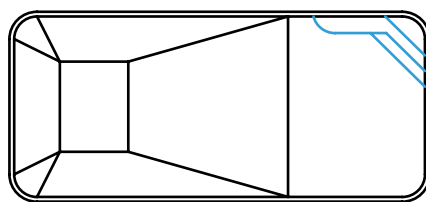

## Straight Inside Corner Stairs With Bench

SIZE	SHAPE	BENCH DIRECTION	FULL STEEL CLOSED TOP	NEXUS STEEL OPEN TOP
6”R/90° ICS	Straight	LT	7435B	3788B
6”R/90° ICS	Straight	RT	7436B	4878B
6”R/90° ICS	Straight	LT & RT	7442B	6113B
2’R ICS	Straight	LT	2856B	7447B
2’R ICS	Straight	RT	1433B	7471B
2’R ICS	Straight	LT & RT	7470B	5471B

**6”R/90° Straight Inside Corner Stair with Bench Left**

**6”R/90° Straight Inside Corner Stair with Bench Right**

**Straight Inside Corner Stair with Bench Left & Right**

**2’R Straight Inside Corner Stair with Bench Left**

**2’R Straight Inside Corner Stair with Bench Right**

**2’R Straight Inside Corner Stair with Bench Left & Right**