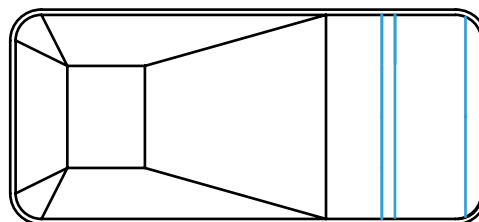

## 2' Radius Interior and Exterior Full End Stairs

SIZE	SHAPE	FULL STEEL CLOSED TOP	NEXUS STEEL OPEN TOP
8' x 2'R	Straight	0036B	04SPCL3575B
10' x 2'R	Straight	0141B	04SPCL6708B
12' x 2'R	Straight	0159B	04SPCL12988B
14' x 2'R	Straight	7347B	04SPCL12991B
16' x 2'R	Straight	7348B	04SPCL12992B
18' x 2'R	Straight	7349B	04SPCL12993B
20' x 2'R	Straight	7350B	04SPCL12994B

8' x 2' Radius Exterior

2' Radius Full End 10' - 20'

2' Radius Full End

## 2' Radius Full End Stair With Variable Length Sundeck

SIZE	SHAPE	FULL STEEL CLOSED TOP	NEXUS STEEL OPEN TOP
8' x 2'R	Straight	N/A	04SPCL3575B
10' x 2'R	Straight	N/A	04SPCL6708B
12' x 2'R	Straight	N/A	04SPCL12988B
14' x 2'R	Straight	N/A	04SPCL12991B
16' x 2'R	Straight	N/A	04SPCL12992B
18' x 2'R	Straight	N/A	04SPCL12993B
20' x 2'R	Straight	N/A	04SPCL12994B