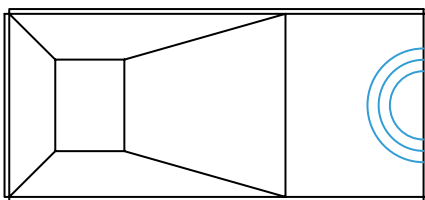

Wedding Cake Stairs For Straight Walls & Corners

SIZE	SHAPE	FULL STEEL CLOSED TOP	NEXUS STEEL OPEN TOP
8' Straight Wall	Wedding Cake	0002B	4408B
6"R/90° Corner	Wedding Cake	0054B	3699B
2'R Corner	Wedding Cake	0055B	4407B

8' Straight Wall