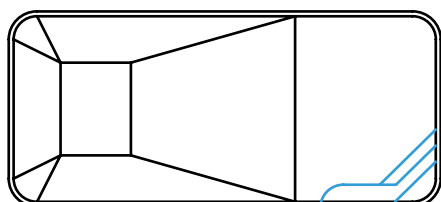

## Straight Inside Corner Stairs With Bench

SIZE	SHAPE	BENCH DIRECTION	FULL STEEL CLOSED TOP	NEXUS STEEL OPEN TOP
6”R/90° ICS	Straight	LT	7435B	3788B
6”R/90° ICS	Straight	RT	7436B	4878B
6”R/90° ICS	Straight	LT & RT	7442B	6113B
2’R ICS	Straight	LT	2856B	7447B
2’R ICS	Straight	RT	1433B	7471B
2’R ICS	Straight	LT & RT	7470B	5471B

**6”R/90° Straight Inside Corner Stair with Bench Left**

**6”R/90° Straight Inside Corner Stair with Bench Right**

**Straight Inside Corner Stair with Bench Left & Right**

**2’R Straight Inside Corner Stair with Bench Left**