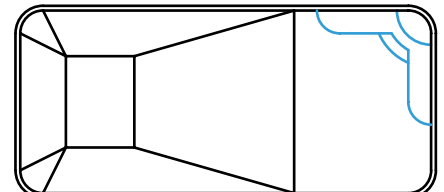

2' Radius Corner Wedding Cake Stair with Bench Left & Right