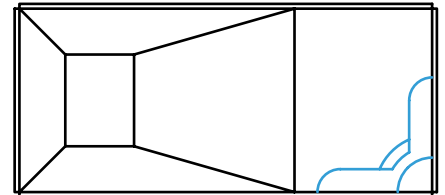

6"R/90° Corner Wedding Cake Stair w/ Bench Left & Right