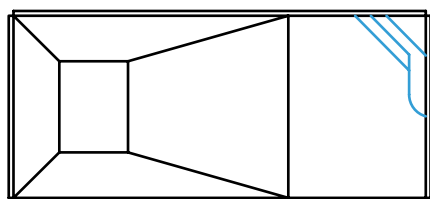

Straight

Straight Inside Corner Stairs With Bench

SIZE	SHAPE	BENCH DIRECTION	FULL STEEL CLOSED TOP	NEXUS STEEL OPEN TOP
6”R/90° ICS	Straight	LT	7435B	3788B
6”R/90° ICS	Straight	RT	7436B	4878B
6”R/90° ICS	Straight	LT & RT	7442B	6113B
2’R ICS	Straight	LT	2856B	7447B
2’R ICS	Straight	RT	1433B	7471B
2’R ICS	Straight	LT & RT	7470B	5471B

6”R/90° Straight Inside Corner Stair with Bench Left