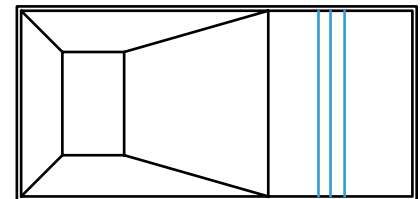

## 6"R/90° Straight Stairs

SIZE	SHAPE	FULL STEEL CLOSED TOP	NEXUS STEEL OPEN TOP
6"R/90° x 4'	Straight	04150B	04150BNS
6"R/90° x 6'	Straight	04151B	04151BNS
6"R/90° x 8'	Straight	04188B	04188BNS
6"R/90° x 10'	Straight	04515B	04515BNS
6"R/90° x 12'	Straight	04516B	04516BNS
6"R/90° x 14'	Straight	04514B	04514BNS
6"R/90° x 16'	Straight	04518B	04518BNS
6"R/90° x 18'	Straight	04520B	04520BNS
6"R/90° x 20'	Straight	04522B	04522BNS

Exterior Straight 4' / 6' / 8'

Interior Full End 10' - 20'

## 6"R/90° Full End Stair With Variable Length Sundeck

SIZE	SHAPE	FULL STEEL CLOSED TOP	NEXUS STEEL OPEN TOP
8' x 6"R/90°	Straight	N/A	04SPCL12972B
10' x 6"R/90°	Straight	N/A	04SPCL12973B
12' x 6"R/90°	Straight	N/A	04SPCL12986B
14' x 6"R/90°	Straight	N/A	04SPCL12987B
16' x 6"R/90°	Straight	N/A	04SPCL12744B
18' x 6"R/90°	Straight	N/A	04SPCL12745B
20' x 6"R/90°	Straight	N/A	04SPCL12746B