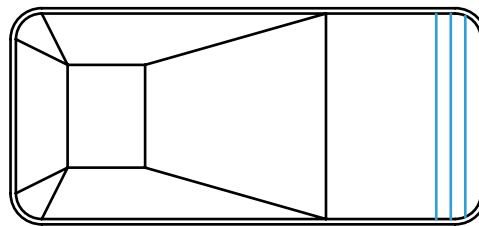

2' Radius Full End

2' Radius Full End Stair With Variable Length Sundeck

SIZE	SHAPE	FULL STEEL CLOSED TOP	NEXUS STEEL OPEN TOP
8' x 2'R	Straight	N/A	04SPCL3575B
10' x 2'R	Straight	N/A	04SPCL6708B
12' x 2'R	Straight	N/A	04SPCL12988B
14' x 2'R	Straight	N/A	04SPCL12991B
16' x 2'R	Straight	N/A	04SPCL12992B
18' x 2'R	Straight	N/A	04SPCL12993B
20' x 2'R	Straight	N/A	04SPCL12994B