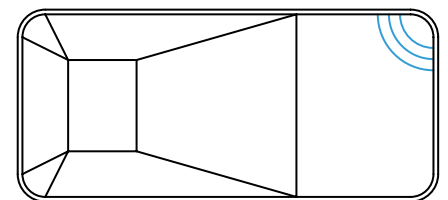

2' Radius Corner