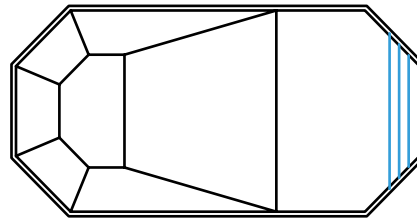

Grecian & Freeform

Grecian End Stairs

SIZE	SHAPE	FULL STEEL CLOSED TOP	NEXUS STEEL OPEN TOP
6' x 12'	Grecian	04343B	04343BNS
8' x 14'	Grecian	04344B	04344BNS

Grecian End Stair