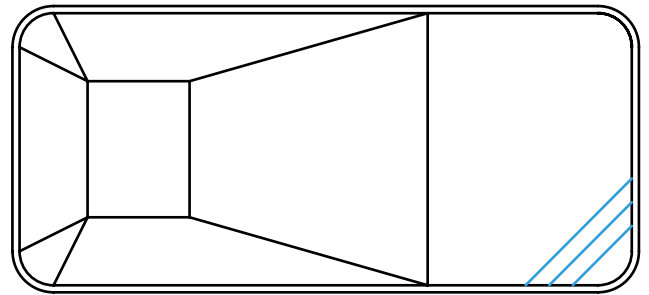

6"R/90° Straight Inside Corner Stair