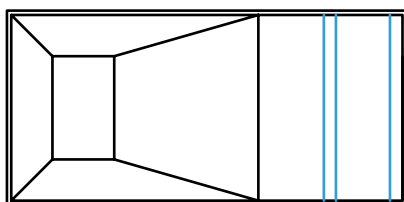

## 6"R/90° Straight Stairs

SIZE	SHAPE	FULL STEEL CLOSED TOP	NEXUS STEEL OPEN TOP
6"R/90° x 4'	Straight	04150B	04150BNS
6"R/90° x 6'	Straight	04151B	04151BNS
6"R/90° x 8'	Straight	04188B	04188BNS
6"R/90° x 10'	Straight	04515B	04515BNS
6"R/90° x 12'	Straight	04516B	04516BNS
6"R/90° x 14'	Straight	04514B	04514BNS
6"R/90° x 16'	Straight	04518B	04518BNS
6"R/90° x 18'	Straight	04520B	04520BNS
6"R/90° x 20'	Straight	04522B	04522BNS

Exterior Straight 4' / 6' / 8'

Interior Full End 10' - 20'

## 6"R/90° Full End Stair With Variable Length Sundeck

SIZE	SHAPE	FULL STEEL CLOSED TOP	NEXUS STEEL OPEN TOP
8' x 6"R/90°	Straight	N/A	04SPCL12972B
10' x 6"R/90°	Straight	N/A	04SPCL12973B
12' x 6"R/90°	Straight	N/A	04SPCL12986B
14' x 6"R/90°	Straight	N/A	04SPCL12987B
16' x 6"R/90°	Straight	N/A	04SPCL12744B
18' x 6"R/90°	Straight	N/A	04SPCL12745B
20' x 6"R/90°	Straight	N/A	04SPCL12746B