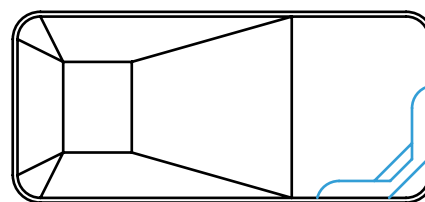

2’R Straight Inside Corner Stair with Bench Left & Right