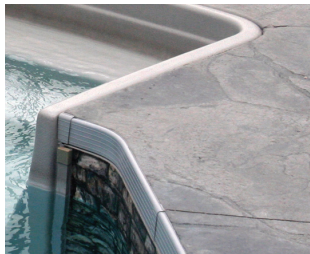

- **3 Column Support**

Each 8' tread is independently supported by 3 columns for maximum support.

Patented TrimLine™ Collar