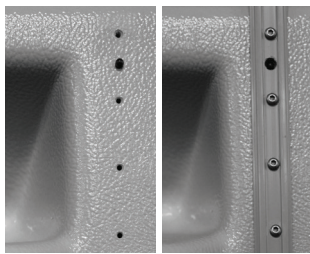

- **Column Pipe Snap Ring**

Column support snap rings hold each rigid pipe firmly in place for ease of installation.

- **Independent Tread Support**

Each tread is individually supported, providing stronger reinforcement and less stress on the whole unit.

- **3 Column Support**

Each 8' tread is independently supported by 3 columns for maximum support.

Patented TrimLine™ Collar

Patented Faceplate System

Patented Dowel Alignment

Superior Tread Design

PATENTED TrimLine™ Collar