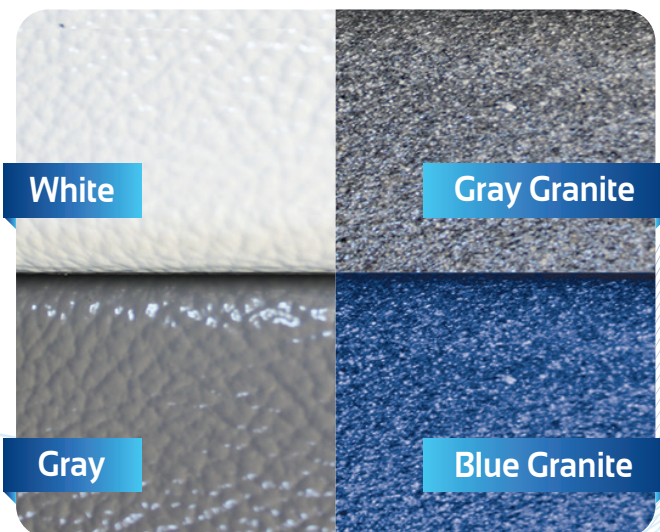

Step-N-Rest | Radius

CODE	DESCRIPTION
07416RSNR	6' Radius SNR (4 Tread) - Trimline - White
07416RSNRC	6' Radius SNR (4 Tread) - Cantilever - White
07418RSNR	8' Radius SNR (4 Tread) - Trimline - White
07418RSNRC	8' Radius SNR (4 Tread) - Cantilever - White
07418RSNRGRAY	8' Radius SNR (4 Tread) - Trimline - Gray
07418RSNRCGRAY	8' Radius SNR (4 Tread) - Cantilever - Gray
07418RSNRGG	8' Radius SNR (4 Tread) - Trimline - Gray Granite
07418RSNRCGG	8' Radius SNR (4 Tread) - Cantilever - Gray Granite
07418RSNRBG	8' Radius SNR (4 Tread) - Trimline - Blue Granite
07418RSNRCBG	8' Radius SNR (4 Tread) - Cantilever - Blue Granite
07418RSNR48	48" - Radius 8' SNR (4 Tread) - Trimline - White
07418RSNRC48	48" - Radius 8' SNR (4 Tread) - Cantilever - White

Recessed In-Wall Ladder

CODE	DESCRIPTION
07412L	2' Recessed In-Wall Ladder - White
07412LGRAY	2' Recessed In-Wall Ladder - Gray
07412LGG	2' Recessed In-Wall Ladder - Gray Granite
07412LBG	2' Recessed In-Wall Ladder - Blue Granite
07412L48	48" - 2' Recessed In-Wall Ladder - White