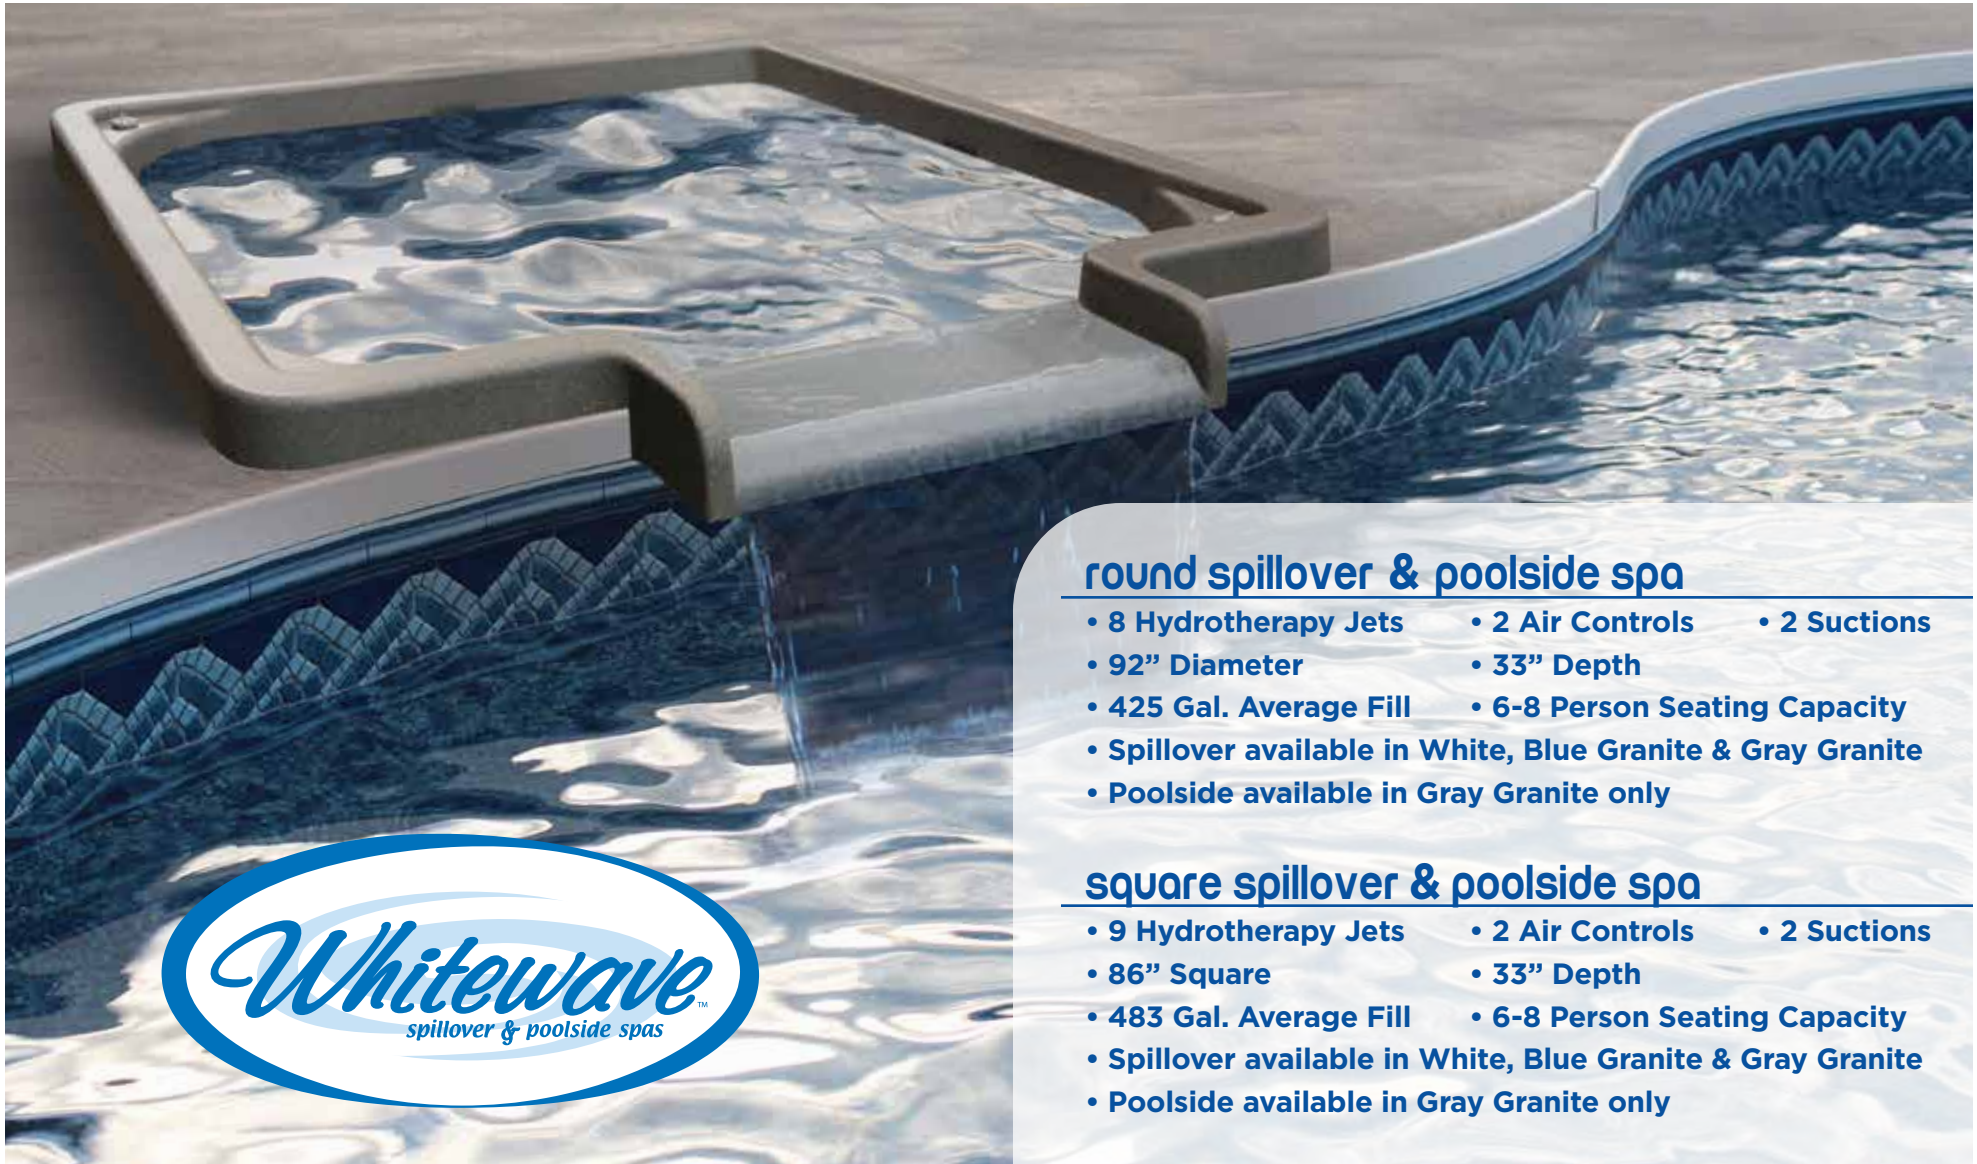

Whitewave Built-In Spas

Available in Poolside and Spillover designs and in colors of white, gray granite or blue granite. Whitewave Spas are constructed of the strongest thermoplastic in the industry.

Round Poolside Spa

Round Spillover Spa

Square Spillover Spa

Square Spillover Spa

round spillover & poolside spa

- 8 Hydrotherapy Jets
- 2 Air Controls
- 2 Suctions
- 92" Diameter
- 33" Depth
- 425 Gal. Average Fill
- 6-8 Person Seating Capacity
- Spillover available in White, Blue Granite & Gray Granite
- Poolside available in Gray Granite only