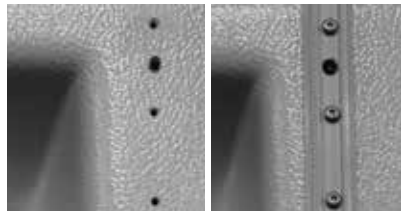

Patented Faceplate System

Gives you the most watertight system available, bar none, while protecting the liner from tears or punctures.

Patented Dowel Alignment System

Guarantees correct position of the faceplate with strategic dowel location that offers an exact screw hole fit.