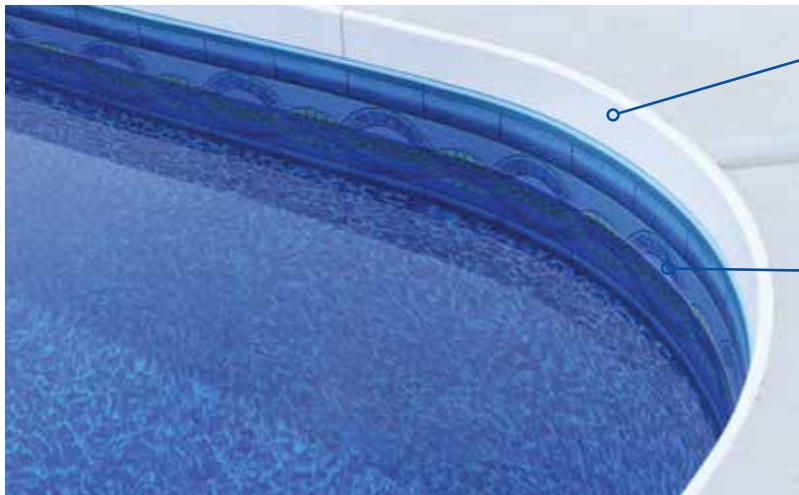

timeless beauty

The quality and craftsmanship of a Generation Pool isn't all hidden beneath the surface. We offer elegant, exclusive features you can see and touch that provide aesthetic appeal to every pool we manufacture: