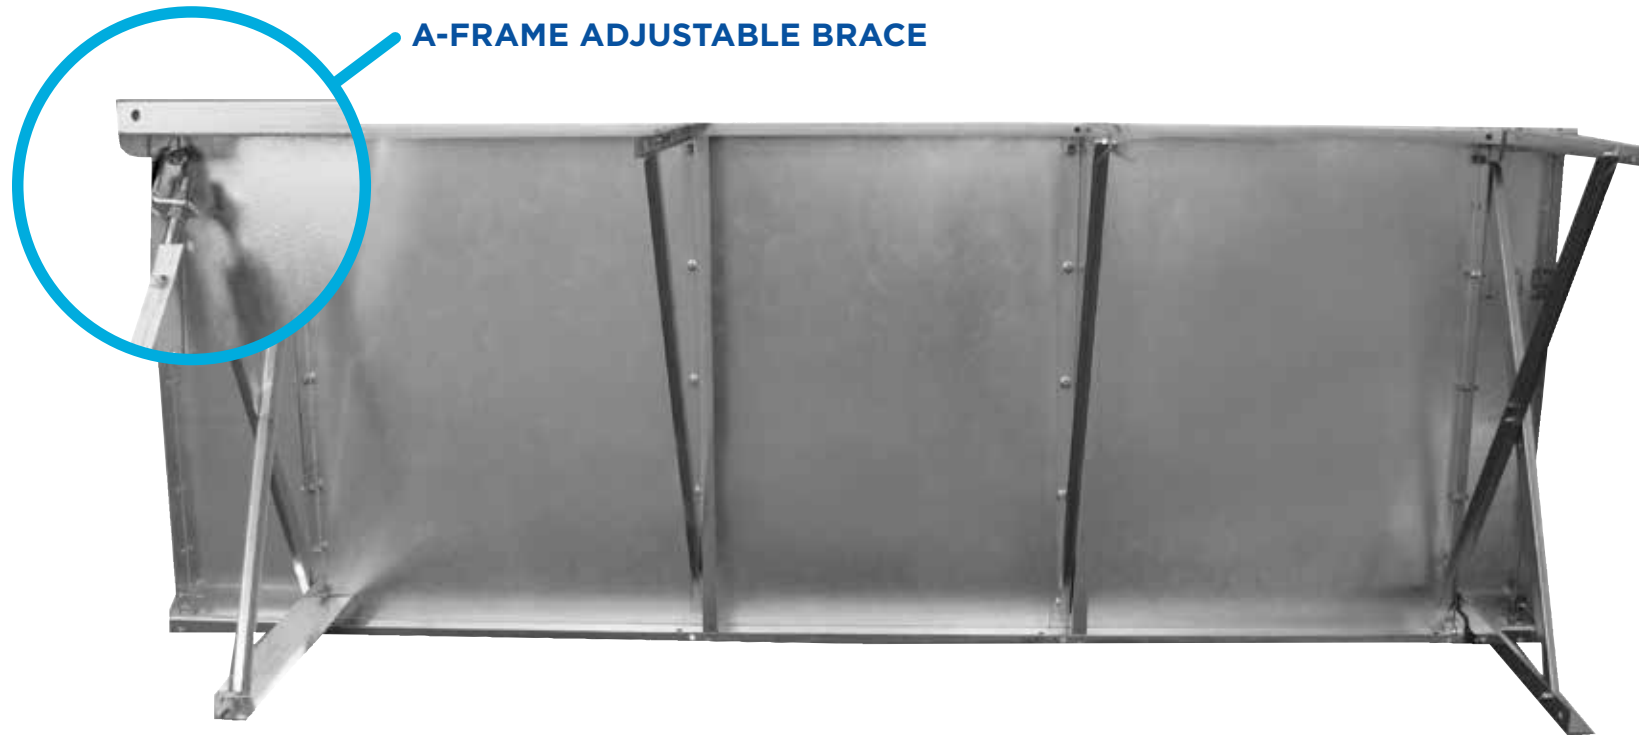

A-FRAME ADJUSTABLE BRACE

...Exceptional Engineering...

Generation Pools are built strong thanks to a unique engineering process that incorporates 5" flanges top and bottom to further bolster your steel panels.

Our A-frame steel braces provide superior support to the pool walls, able to withstand extreme external pressures and hold tons of water.