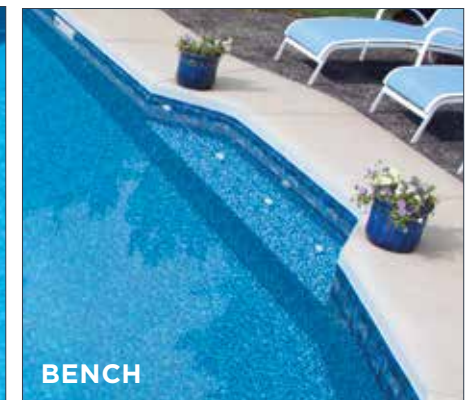

8' STRAIGHT STAIR

BENCH