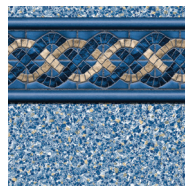

ELEMENTS OF
*DESIGN*TM
 Swimming Pool Interiors

LYON LUXURY SERIES

ANTIGUA
w/Cobalt Kontiki

BALI
w/Mosaic Ocean

BARBUDA
w/Cobalt Kontiki

BELIZE
w/Blue Beach Pebble

BIMINI ISLE
w/Marine Sparkle

CAPTIVA*
w/White Washed Pebble

CARIBBEAN TEAL
w/Caribbean Teal

HAMPTON BLUE
w/Blue Beach Pebble

IBIZA
w/Sandy Cove

MOONSTONE**
w/White Golden Sand
Pearl Essence

MYKONOS
w/Blue Beach Pebble

NAXOS
w/Aegean Sea

OCEAN REEF
w/Marine Sparkle

SAG HARBOR
w/Blue Beach Pebble

SAMOS
w/Aegean Sea

SANTA FE
w/Mosaic Ocean

SAPPHIRE SUNSET
w/Sea Blue

SPLASHING WAVES
w/Marine Sparkle

TORTOLA
w/Sandy Cove

WAVESTONE
w/Sea Blue

Available in 20 and 28 mil. | *Available in 28 mil. only | **Available in 20 mil. only

LOOP-LOC[®] Luxury Liners are proudly manufactured in the U.S.A.
 and all patterns are available with matching textured steps.