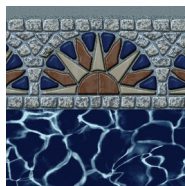

ELEMENTS OF
*DESIGN*TM
 Swimming Pool Interiors

LYON LUXURY SERIES

ANTIGUA
w/Cobalt Kontiki

BALI
w/Mosaic Ocean

BARBUDA
w/Cobalt Kontiki

BELIZE
w/Blue Beach Pebble

BIMINI ISLE
w/Marine Sparkle

CAPTIVA*
w/White Washed Pebble

CARIBBEAN TEAL
w/Caribbean Teal

HAMPTON BLUE
w/Blue Beach Pebble

IBIZA
w/Sandy Cove

MOONSTONE**
w/White Golden Sand
Pearl Essence

MYKONOS
w/Blue Beach Pebble

NAXOS
w/Aegean Sea

OCEAN REEF
w/Marine Sparkle

SAG HARBOR
w/Blue Beach Pebble

SAMOS
w/Aegean Sea

SANTA FE
w/Mosaic Ocean

SAPPHIRE SUNSET
w/Sea Blue

SPLASHING WAVES
w/Marine Sparkle

TORTOLA
w/Sandy Cove

WAVESTONE
w/Sea Blue

Available in 20 and 28 mil. | *Available in 28 mil. only | **Available in 20 mil. only

LOOP-LOC[®] Luxury Liners are proudly manufactured in the U.S.A.
 and all patterns are available with matching textured steps.