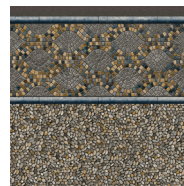

ELEMENTS OF
*DESIGN*TM
 Swimming Pool Interiors

LYON LUXURY SERIES

ANTIGUA
w/Cobalt Kontiki

BALI
w/Mosaic Ocean

BARBUDA
w/Cobalt Kontiki

BELIZE
w/Blue Beach Pebble

BIMINI ISLE
w/Marine Sparkle

CAPTIVA*
w/White Washed Pebble

CARIBBEAN TEAL
w/Caribbean Teal

HAMPTON BLUE
w/Blue Beach Pebble

IBIZA
w/Sandy Cove

MOONSTONE**
w/White Golden Sand
Pearl Essence

MYKONOS
w/Blue Beach Pebble

NAXOS
w/Aegean Sea

OCEAN REEF
w/Marine Sparkle

SAG HARBOR
w/Blue Beach Pebble

SAMOS
w/Aegean Sea

SANTA FE
w/Mosaic Ocean

SAPPHIRE SUNSET
w/Sea Blue

SPLASHING WAVES
w/Marine Sparkle

TORTOLA
w/Sandy Cove

WAVESTONE
w/Sea Blue

Available in 20 and 28 mil. | *Available in 28 mil. only | **Available in 20 mil. only

LOOP-LOC[®] Luxury Liners are proudly manufactured in the U.S.A.
 and all patterns are available with matching textured steps.