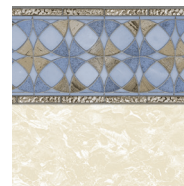

ELEMENTS OF
*DESIGN*TM
 Swimming Pool Interiors

LYON LUXURY SERIES

ANTIGUA
w/Cobalt Kontiki

BALI
w/Mosaic Ocean

BARBUDA
w/Cobalt Kontiki

BELIZE
w/Blue Beach Pebble

BIMINI ISLE
w/Marine Sparkle

CAPTIVA*
w/White Washed Pebble

CARIBBEAN TEAL
w/Caribbean Teal

HAMPTON BLUE
w/Blue Beach Pebble

IBIZA
w/Sandy Cove

MOONSTONE**
w/White Golden Sand
Pearl Essence

MYKONOS
w/Blue Beach Pebble

NAXOS
w/Aegean Sea

OCEAN REEF
w/Marine Sparkle

SAG HARBOR
w/Blue Beach Pebble

SAMOS
w/Aegean Sea

SANTA FE
w/Mosaic Ocean

SAPPHIRE SUNSET
w/Sea Blue

SPLASHING WAVES
w/Marine Sparkle

TORTOLA
w/Sandy Cove

WAVESTONE
w/Sea Blue

Available in 20 and 28 mil. | *Available in 28 mil. only | **Available in 20 mil. only

LOOP-LOC[®] Luxury Liners are proudly manufactured in the U.S.A.
 and all patterns are available with matching textured steps.