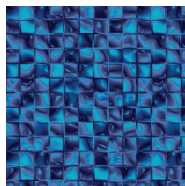

ELEMENTS OF
*DESIGN*TM
 Swimming Pool Interiors

LYON LUXURY SERIES

ANTIGUA
w/Cobalt Kontiki

BALI
w/Mosaic Ocean

BARBUDA
w/Cobalt Kontiki

BELIZE
w/Blue Beach Pebble

BIMINI ISLE
w/Marine Sparkle

CAPTIVA*
w/White Washed Pebble

CARIBBEAN TEAL
w/Caribbean Teal

HAMPTON BLUE
w/Blue Beach Pebble

IBIZA
w/Sandy Cove

MOONSTONE**
w/White Golden Sand
Pearl Essence

MYKONOS
w/Blue Beach Pebble

NAXOS
w/Aegean Sea

OCEAN REEF
w/Marine Sparkle

SAG HARBOR
w/Blue Beach Pebble