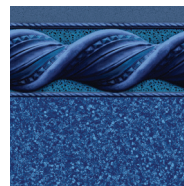

ELEMENTS OF
*DESIGN*TM
 Swimming Pool Interiors

LYON LUXURY SERIES

ANTIGUA
w/Cobalt Kontiki

BALI
w/Mosaic Ocean

BARBUDA
w/Cobalt Kontiki

BELIZE
w/Blue Beach Pebble

BIMINI ISLE
w/Marine Sparkle

CAPTIVA*
w/White Washed Pebble

CARIBBEAN TEAL
w/Caribbean Teal

HAMPTON BLUE
w/Blue Beach Pebble

IBIZA
w/Sandy Cove

MOONSTONE**
w/White Golden Sand
Pearl Essence

MYKONOS
w/Blue Beach Pebble

NAXOS
w/Aegean Sea

OCEAN REEF
w/Marine Sparkle

SAG HARBOR
w/Blue Beach Pebble

SAMOS
w/Aegean Sea

SANTA FE
w/Mosaic Ocean

SAPPHIRE SUNSET
w/Sea Blue

SPLASHING WAVES
w/Marine Sparkle

TORTOLA
w/Sandy Cove

WAVESTONE
w/Sea Blue

Available in 20 and 28 mil. | *Available in 28 mil. only | **Available in 20 mil. only

LOOP-LOC[®] Luxury Liners are proudly manufactured in the U.S.A.
 and all patterns are available with matching textured steps.