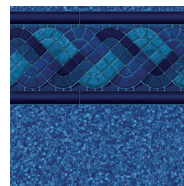

ELEMENTS OF
*DESIGN*TM
 Swimming Pool Interiors

LYON LUXURY SERIES

ANTIGUA
w/Cobalt Kontiki

BALI
w/Mosaic Ocean

BARBUDA
w/Cobalt Kontiki

BELIZE
w/Blue Beach Pebble

BIMINI ISLE
w/Marine Sparkle

CAPTIVA*
w/White Washed Pebble

CARIBBEAN TEAL
w/Caribbean Teal

HAMPTON BLUE
w/Blue Beach Pebble

IBIZA
w/Sandy Cove

MOONSTONE**
w/White Golden Sand
Pearl Essence

MYKONOS
w/Blue Beach Pebble

NAXOS
w/Aegean Sea

OCEAN REEF
w/Marine Sparkle

SAG HARBOR
w/Blue Beach Pebble

SAMOS
w/Aegean Sea

SANTA FE
w/Mosaic Ocean

SAPPHIRE SUNSET
w/Sea Blue

SPLASHING WAVES
w/Marine Sparkle

TORTOLA
w/Sandy Cove

WAVESTONE
w/Sea Blue

Available in 20 and 28 mil. | *Available in 28 mil. only | **Available in 20 mil. only

LOOP-LOC[®] Luxury Liners are proudly manufactured in the U.S.A.
 and all patterns are available with matching textured steps.