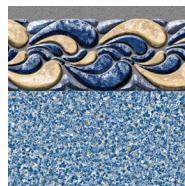

ELEMENTS OF
*DESIGN*TM
 Swimming Pool Interiors

LYON LUXURY SERIES

ANTIGUA
w/Cobalt Kontiki

BALI
w/Mosaic Ocean

BARBUDA
w/Cobalt Kontiki

BELIZE
w/Blue Beach Pebble

BIMINI ISLE
w/Marine Sparkle

CAPTIVA*
w/White Washed Pebble

CARIBBEAN TEAL
w/Caribbean Teal

HAMPTON BLUE
w/Blue Beach Pebble

IBIZA
w/Sandy Cove

MOONSTONE**
w/White Golden Sand
Pearl Essence

MYKONOS
w/Blue Beach Pebble

NAXOS
w/Aegean Sea

OCEAN REEF
w/Marine Sparkle

SAG HARBOR
w/Blue Beach Pebble

SAMOS
w/Aegean Sea

SANTA FE
w/Mosaic Ocean

SAPPHIRE SUNSET
w/Sea Blue

SPLASHING WAVES
w/Marine Sparkle

TORTOLA
w/Sandy Cove

WAVESTONE
w/Sea Blue

Available in 20 and 28 mil. | *Available in 28 mil. only | **Available in 20 mil. only