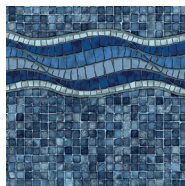

ELEMENTS OF
*DESIGN*TM
 Swimming Pool Interiors

LYON LUXURY SERIES

ANTIGUA
w/Cobalt Kontiki

BALI
w/Mosaic Ocean

BARBUDA
w/Cobalt Kontiki

BELIZE
w/Blue Beach Pebble

BIMINI ISLE
w/Marine Sparkle

CAPTIVA*
w/White Washed Pebble

CARIBBEAN TEAL
w/Caribbean Teal

HAMPTON BLUE
w/Blue Beach Pebble

IBIZA
w/Sandy Cove

MOONSTONE**
w/White Golden Sand
Pearl Essence

MYKONOS
w/Blue Beach Pebble

NAXOS
w/Aegean Sea

OCEAN REEF
w/Marine Sparkle

SAG HARBOR
w/Blue Beach Pebble

SAMOS
w/Aegean Sea

SANTA FE
w/Mosaic Ocean

SAPPHIRE SUNSET
w/Sea Blue

SPLASHING WAVES
w/Marine Sparkle

TORTOLA
w/Sandy Cove

WAVESTONE
w/Sea Blue

Available in 20 and 28 mil. | *Available in 28 mil. only | **Available in 20 mil. only