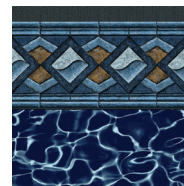

ELEMENTS OF
*DESIGN*TM
 Swimming Pool Interiors

LYON LUXURY SERIES

ANTIGUA
w/Cobalt Kontiki

BALI
w/Mosaic Ocean

BARBUDA
w/Cobalt Kontiki

BELIZE
w/Blue Beach Pebble

BIMINI ISLE
w/Marine Sparkle

CAPTIVA*
w/White Washed Pebble

CARIBBEAN TEAL
w/Caribbean Teal

HAMPTON BLUE
w/Blue Beach Pebble

IBIZA
w/Sandy Cove

MOONSTONE**
w/White Golden Sand
Pearl Essence

MYKONOS
w/Blue Beach Pebble

NAXOS
w/Aegean Sea

OCEAN REEF
w/Marine Sparkle

SAG HARBOR
w/Blue Beach Pebble

SAMOS
w/Aegean Sea

SANTA FE
w/Mosaic Ocean

SAPPHIRE SUNSET
w/Sea Blue

SPLASHING WAVES
w/Marine Sparkle

TORTOLA
w/Sandy Cove

WAVESTONE
w/Sea Blue

Available in 20 and 28 mil. | *Available in 28 mil. only | **Available in 20 mil. only

LOOP-LOC[®] Luxury Liners are proudly manufactured in the U.S.A.
 and all patterns are available with matching textured steps.