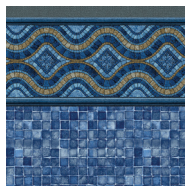

ELEMENTS OF
*DESIGN*TM
 Swimming Pool Interiors

LYON LUXURY SERIES

ANTIGUA
w/Cobalt Kontiki

BALI
w/Mosaic Ocean

BARBUDA
w/Cobalt Kontiki

BELIZE
w/Blue Beach Pebble

BIMINI ISLE
w/Marine Sparkle

CAPTIVA*
w/White Washed Pebble

CARIBBEAN TEAL
w/Caribbean Teal

HAMPTON BLUE
w/Blue Beach Pebble

IBIZA
w/Sandy Cove

MOONSTONE**
w/White Golden Sand
Pearl Essence

MYKONOS
w/Blue Beach Pebble

NAXOS
w/Aegean Sea

OCEAN REEF
w/Marine Sparkle

SAG HARBOR
w/Blue Beach Pebble

SAMOS
w/Aegean Sea

SANTA FE
w/Mosaic Ocean

SAPPHIRE SUNSET
w/Sea Blue

SPLASHING WAVES
w/Marine Sparkle

TORTOLA
w/Sandy Cove

WAVESTONE
w/Sea Blue

Available in 20 and 28 mil. | *Available in 28 mil. only | **Available in 20 mil. only

LOOP-LOC[®] Luxury Liners are proudly manufactured in the U.S.A.
 and all patterns are available with matching textured steps.