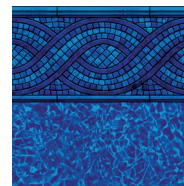

ELEMENTS OF
*DESIGN*TM
 Swimming Pool Interiors

LYON LUXURY SERIES

ANTIGUA
w/Cobalt Kontiki

BALI
w/Mosaic Ocean

BARBUDA
w/Cobalt Kontiki

BELIZE
w/Blue Beach Pebble

BIMINI ISLE
w/Marine Sparkle

CAPTIVA*
w/White Washed Pebble

CARIBBEAN TEAL
w/Caribbean Teal

HAMPTON BLUE
w/Blue Beach Pebble

IBIZA
w/Sandy Cove

MOONSTONE**
w/White Golden Sand
Pearl Essence

MYKONOS
w/Blue Beach Pebble

NAXOS
w/Aegean Sea

OCEAN REEF
w/Marine Sparkle

SAG HARBOR
w/Blue Beach Pebble

SAMOS
w/Aegean Sea

SANTA FE
w/Mosaic Ocean

SAPPHIRE SUNSET
w/Sea Blue

SPLASHING WAVES
w/Marine Sparkle

TORTOLA
w/Sandy Cove

WAVESTONE
w/Sea Blue

Available in 20 and 28 mil. | *Available in 28 mil. only | **Available in 20 mil. only

LOOP-LOC[®] Luxury Liners are proudly manufactured in the U.S.A.
 and all patterns are available with matching textured steps.