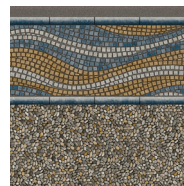

SAMOS
w/Aegean Sea

SANTA FE
w/Mosaic Ocean

SAPPHIRE SUNSET
w/Sea Blue

SPLASHING WAVES
w/Marine Sparkle

TORTOLA
w/Sandy Cove

WAVESTONE
w/Sea Blue

Available in 20 and 28 mil. | *Available in 28 mil. only | **Available in 20 mil. only

LOOP-LOC[®] Luxury Liners are proudly manufactured in the U.S.A.
 and all patterns are available with matching textured steps.