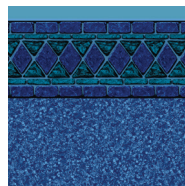

ELEMENTS OF
*DESIGN*TM
 Swimming Pool Interiors

LYON LUXURY SERIES

ANTIGUA
w/Cobalt Kontiki

BALI
w/Mosaic Ocean

BARBUDA
w/Cobalt Kontiki

BELIZE
w/Blue Beach Pebble

BIMINI ISLE
w/Marine Sparkle

CAPTIVA*
w/White Washed Pebble

CARIBBEAN TEAL
w/Caribbean Teal

HAMPTON BLUE
w/Blue Beach Pebble

IBIZA
w/Sandy Cove

MOONSTONE**
w/White Golden Sand
Pearl Essence

MYKONOS
w/Blue Beach Pebble

NAXOS
w/Aegean Sea

OCEAN REEF
w/Marine Sparkle

SAG HARBOR
w/Blue Beach Pebble

SAMOS
w/Aegean Sea

SANTA FE
w/Mosaic Ocean

SAPPHIRE SUNSET
w/Sea Blue

SPLASHING WAVES
w/Marine Sparkle

TORTOLA
w/Sandy Cove

WAVESTONE
w/Sea Blue

Available in 20 and 28 mil. | *Available in 28 mil. only | **Available in 20 mil. only

LOOP-LOC[®] Luxury Liners are proudly manufactured in the U.S.A.
 and all patterns are available with matching textured steps.