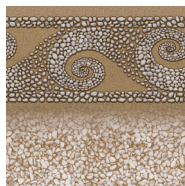

ELEMENTS OF
*DESIGN*TM
 Swimming Pool Interiors

LYON LUXURY SERIES

ANTIGUA
w/Cobalt Kontiki

BALI
w/Mosaic Ocean

BARBUDA
w/Cobalt Kontiki

BELIZE
w/Blue Beach Pebble

BIMINI ISLE
w/Marine Sparkle

CAPTIVA*
w/White Washed Pebble

CARIBBEAN TEAL
w/Caribbean Teal

HAMPTON BLUE
w/Blue Beach Pebble

IBIZA
w/Sandy Cove

MOONSTONE**
w/White Golden Sand
Pearl Essence

MYKONOS
w/Blue Beach Pebble

NAXOS
w/Aegean Sea

OCEAN REEF
w/Marine Sparkle

SAG HARBOR
w/Blue Beach Pebble

SAMOS
w/Aegean Sea

SANTA FE
w/Mosaic Ocean

SAPPHIRE SUNSET
w/Sea Blue

SPLASHING WAVES
w/Marine Sparkle

TORTOLA
w/Sandy Cove

WAVESTONE
w/Sea Blue

Available in 20 and 28 mil. | *Available in 28 mil. only | **Available in 20 mil. only

LOOP-LOC[®] Luxury Liners are proudly manufactured in the U.S.A.
 and all patterns are available with matching textured steps.