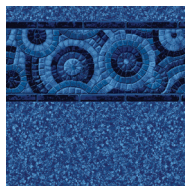

ELEMENTS OF
*DESIGN*TM
 Swimming Pool Interiors

LYON LUXURY SERIES

ANTIGUA
w/Cobalt Kontiki

BALI
w/Mosaic Ocean

BARBUDA
w/Cobalt Kontiki

BELIZE
w/Blue Beach Pebble

BIMINI ISLE
w/Marine Sparkle

CAPTIVA*
w/White Washed Pebble

CARIBBEAN TEAL
w/Caribbean Teal

HAMPTON BLUE
w/Blue Beach Pebble

IBIZA
w/Sandy Cove

MOONSTONE**
w/White Golden Sand
Pearl Essence

MYKONOS
w/Blue Beach Pebble

NAXOS
w/Aegean Sea

OCEAN REEF
w/Marine Sparkle

SAG HARBOR
w/Blue Beach Pebble

SAMOS
w/Aegean Sea

SANTA FE
w/Mosaic Ocean

SAPPHIRE SUNSET
w/Sea Blue

SPLASHING WAVES
w/Marine Sparkle

TORTOLA
w/Sandy Cove

WAVESTONE
w/Sea Blue

Available in 20 and 28 mil. | *Available in 28 mil. only | **Available in 20 mil. only