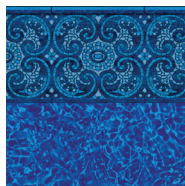

ELEMENTS OF
*DESIGN*TM
 Swimming Pool Interiors

LYON LUXURY SERIES

ANTIGUA
w/Cobalt Kontiki

BALI
w/Mosaic Ocean

BARBUDA
w/Cobalt Kontiki

BELIZE
w/Blue Beach Pebble

BIMINI ISLE
w/Marine Sparkle

CAPTIVA*
w/White Washed Pebble

CARIBBEAN TEAL
w/Caribbean Teal

HAMPTON BLUE
w/Blue Beach Pebble

IBIZA
w/Sandy Cove

MOONSTONE**
w/White Golden Sand
Pearl Essence

MYKONOS
w/Blue Beach Pebble

NAXOS
w/Aegean Sea

OCEAN REEF
w/Marine Sparkle

SAG HARBOR
w/Blue Beach Pebble

SAMOS
w/Aegean Sea

SANTA FE
w/Mosaic Ocean

SAPPHIRE SUNSET
w/Sea Blue

SPLASHING WAVES
w/Marine Sparkle

TORTOLA
w/Sandy Cove

WAVESTONE
w/Sea Blue

Available in 20 and 28 mil. | *Available in 28 mil. only | **Available in 20 mil. only