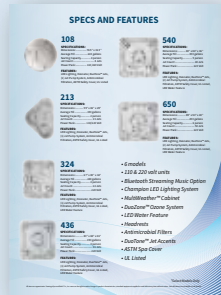

Champion Spa® Specs/
Features Flyer