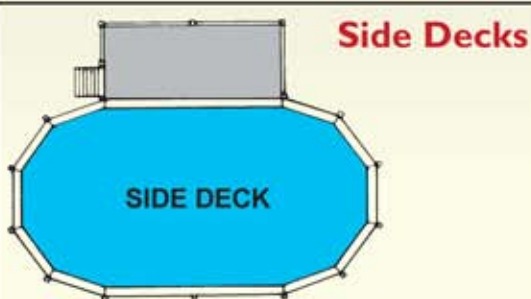

Round Pool Sizes Deck Sq. Ft.

24 ft. 176

27 ft. 190

30 ft. 203

Oval Pool Sizes Deck Sq. Ft.

15 ft. x 30 ft. 335

18 ft. x 38 ft. 385

OVAL PROMENADE

END DECK COMBINATION

End Decks

Oval Pool Sizes	Deck Sizes	Sq. Ft.
18 ft. x 12 ft. x 52 in.	12 ft. x 9.2 ft.	81.8
24 ft. x 12 ft. x 52 in.	12 ft. x 9.2 ft.	81.8
24 ft. x 15 ft. x 52 in.	15 ft. x 10.2 ft.	108.0
30 ft. x 15 ft. x 52 in.	15 ft. x 10.2 ft.	108.0
33 ft. x 18 ft. x 52 in.	18 ft. x 11.5 ft.	130.4
45 ft. x 18 ft. x 52 in.	18 ft. x 11.5 ft.	130.4

FREE STANDING DECK

(Does not include fence for pool)

Fits all round pools 12 ft. to 33 ft. and oval pools 12 ft. x 18 ft. to 18 ft. x 33 ft.

3 Sizes Available: 3 ft. x 5 ft. x 52 in. (15 sq. ft.)
6 ft. x 5 ft. x 52 in. (30 sq. ft.)
9 ft. x 5 ft. x 52 in. (45 sq. ft.)

Free Standing Decks

Side Decks

Oval Pool Sizes	Deck Sizes	Sq. Ft.
18 ft. x 12 ft. x 52 in.	7 ft. x 5 ft.	35
24 ft. x 12 ft. x 52 in.	11 ft. x 5 ft.	55
24 ft. x 15 ft. x 52 in.	11 ft. x 5 ft.	55
30 ft. x 15 ft. x 52 in.	15 ft. x 5 ft.	75
33 ft. x 18 ft. x 52 in.	15 ft. x 5 ft.	75
45 ft. x 18 ft. x 52 in.	27 ft. x 5 ft.	135