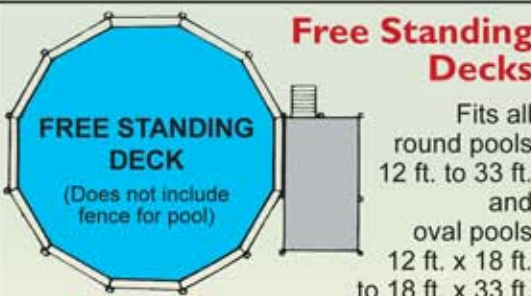

10 ft. x 13.5 ft. x 4.5 ft. 53.25

Fits 15 ft. through 33 ft. Round pools and 33 x 18 Oval pools

*Also fits 15 ft. oval pools but it will be off set.

Promenade

ROUND PROMENADE

Deck and Fence with 18 inch carpeted walk-around

Round Pool Sizes Deck Sq. Ft.

24 ft. 176

27 ft. 190

30 ft. 203

Oval Pool Sizes Deck Sq. Ft.

15 ft. x 30 ft. 335

18 ft. x 38 ft. 385

OVAL PROMENADE

END DECK COMBINATION

End Decks

Oval Pool Sizes	Deck Sizes	Sq. Ft.
18 ft. x 12 ft. x 52 in.	12 ft. x 9.2 ft.	81.8
24 ft. x 12 ft. x 52 in.	12 ft. x 9.2 ft.	81.8
24 ft. x 15 ft. x 52 in.	15 ft. x 10.2 ft.	108.0
30 ft. x 15 ft. x 52 in.	15 ft. x 10.2 ft.	108.0
33 ft. x 18 ft. x 52 in.	18 ft. x 11.5 ft.	130.4
45 ft. x 18 ft. x 52 in.	18 ft. x 11.5 ft.	130.4

FREE STANDING DECK

(Does not include fence for pool)

Fits all round pools 12 ft. to 33 ft. and oval pools 12 ft. x 18 ft. to 18 ft. x 33 ft.

3 Sizes Available: 3 ft. x 5 ft. x 52 in. (15 sq. ft.)
6 ft. x 5 ft. x 52 in. (30 sq. ft.)
9 ft. x 5 ft. x 52 in. (45 sq. ft.)