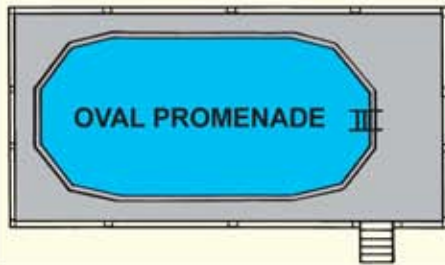

10 ft. x 13.5 ft. x 4.5 ft. 53.25

Fits 15 ft. through 33 ft. Round pools and 33 x 18 Oval pools

*Also fits 15 ft. oval pools but it will be off set.

Promenade

ROUND PROMENADE

Deck and Fence with 18 inch carpeted walk-around

Round Pool Sizes Deck Sq. Ft.

24 ft. 176

27 ft. 190

30 ft. 203

Oval Pool Sizes Deck Sq. Ft.

15 ft. x 30 ft. 335

18 ft. x 38 ft. 385

OVAL PROMENADE

END DECK COMBINATION

End Decks

Oval Pool Sizes	Deck Sizes	Sq. Ft.
18 ft. x 12 ft. x 52 in.	12 ft. x 9.2 ft.	81.8
24 ft. x 12 ft. x 52 in.	12 ft. x 9.2 ft.	81.8
24 ft. x 15 ft. x 52 in.	15 ft. x 10.2 ft.	108.0
30 ft. x 15 ft. x 52 in.	15 ft. x 10.2 ft.	108.0
33 ft. x 18 ft. x 52 in.	18 ft. x 11.5 ft.	130.4
45 ft. x 18 ft. x 52 in.	18 ft. x 11.5 ft.	130.4