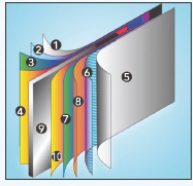

Pool Wall Height:	52"
--------------------------	-----

Imperial Cataloged Sizes: <small>(Measurements are pool wall length)</small>	15' R 18' R 21' R 24' R
	12'x24" Oval 16'x26' Oval

Other Sizes Available:	
ROUNDS:	27' R
OVALS:	

Stock Oval:	Buttress, A-Brace
--------------------	-------------------

Materials:	Coated:	Notes:
Top Caps		two-piece, injection molded high impact resin, a form fitting support cap
Top Ledge	6" Steel	Yes Polymer paint and Krystal Kote®
Top Rail		
Top Plate		
Uprights	5" Steel	Yes Polymer paint and Krystal Kote®
Bottom Rail	Double-rolled Steel	
Bottom Plate	Heavy Gauge	? Large connectors, oversized hardware
Bottom Foot		
Skimmer & Return	Wide-Mouth	
Hardware	Included	Weatherizer® on Steel Components
Drive Stakes	Included	
Joint Covers	Included	

Carton Count:		Wall Weight (24'R):	xxx Lbs
Rounds (ex: 24')	4	Wall Pattern:	Vision
Ovals (ex: 16'x26')	7		

Steel Wall Components:

Steel gauge ?

1. Plasticized SP coating
2. Molten zinc coat
3. Primer Coat
4. Application of an alkaline solution to cleanse the oxides
5. Ultra-resistant polymer
6. Heat-hardened inlay
7. Primer coat
8. Chromate anti-rust coat
9. Steel wall core
10. Application of an alkaline solution to cleanse the oxides