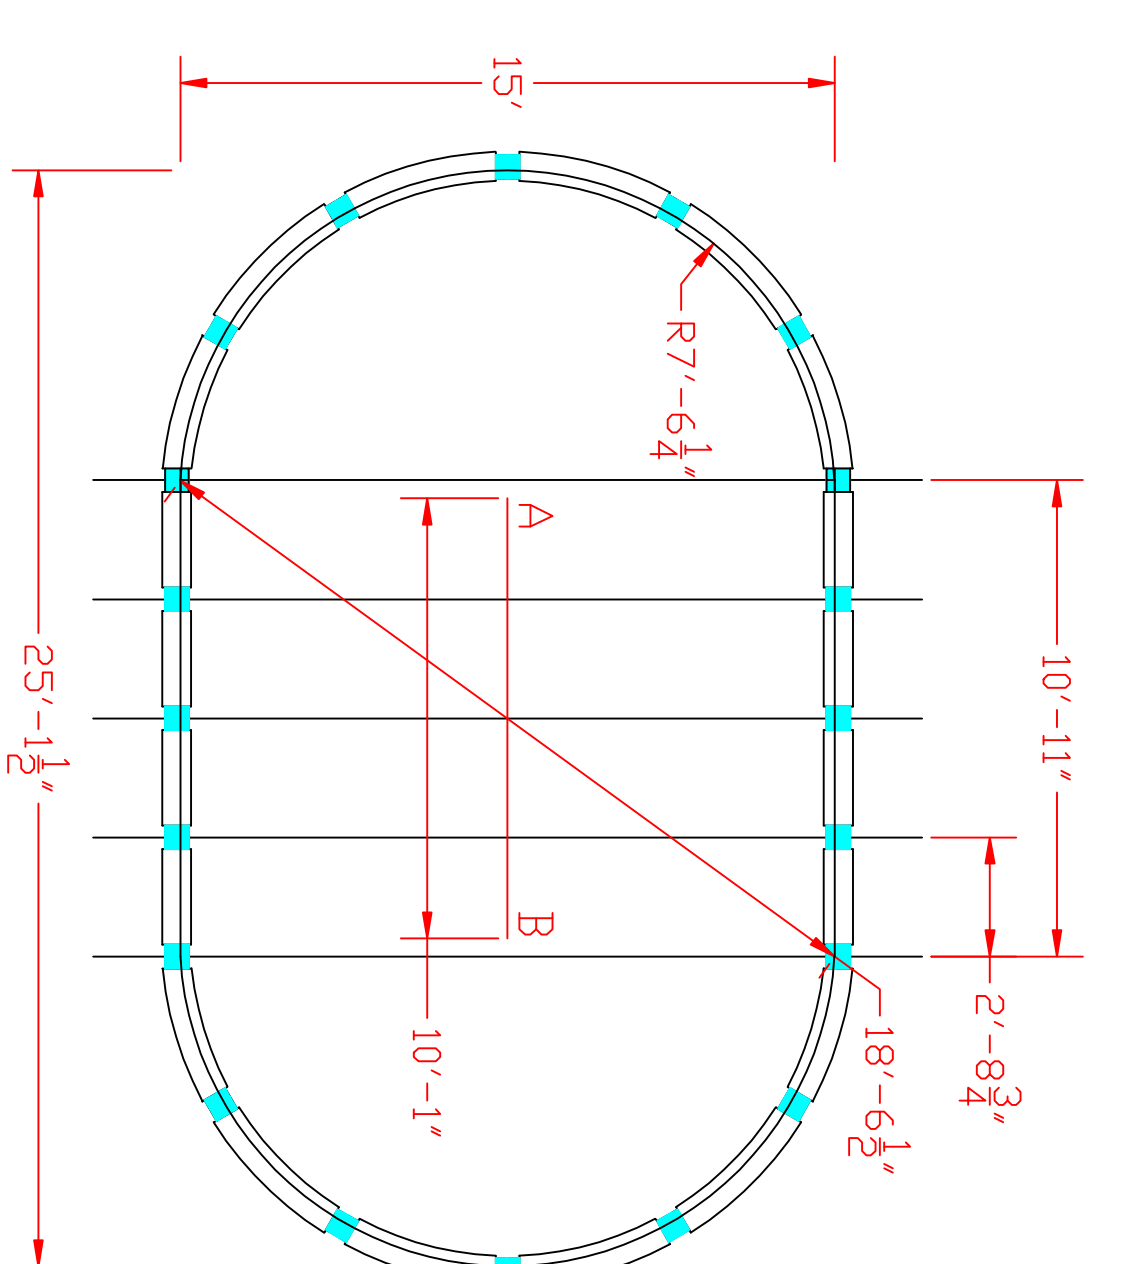

TREVI 222
15x26 (15'0" x 25'1")
PERIMETER - 67'5"
AREA - 328.7 sq. ft.
CAPACITY - 8,900 GAL. (33,642L)