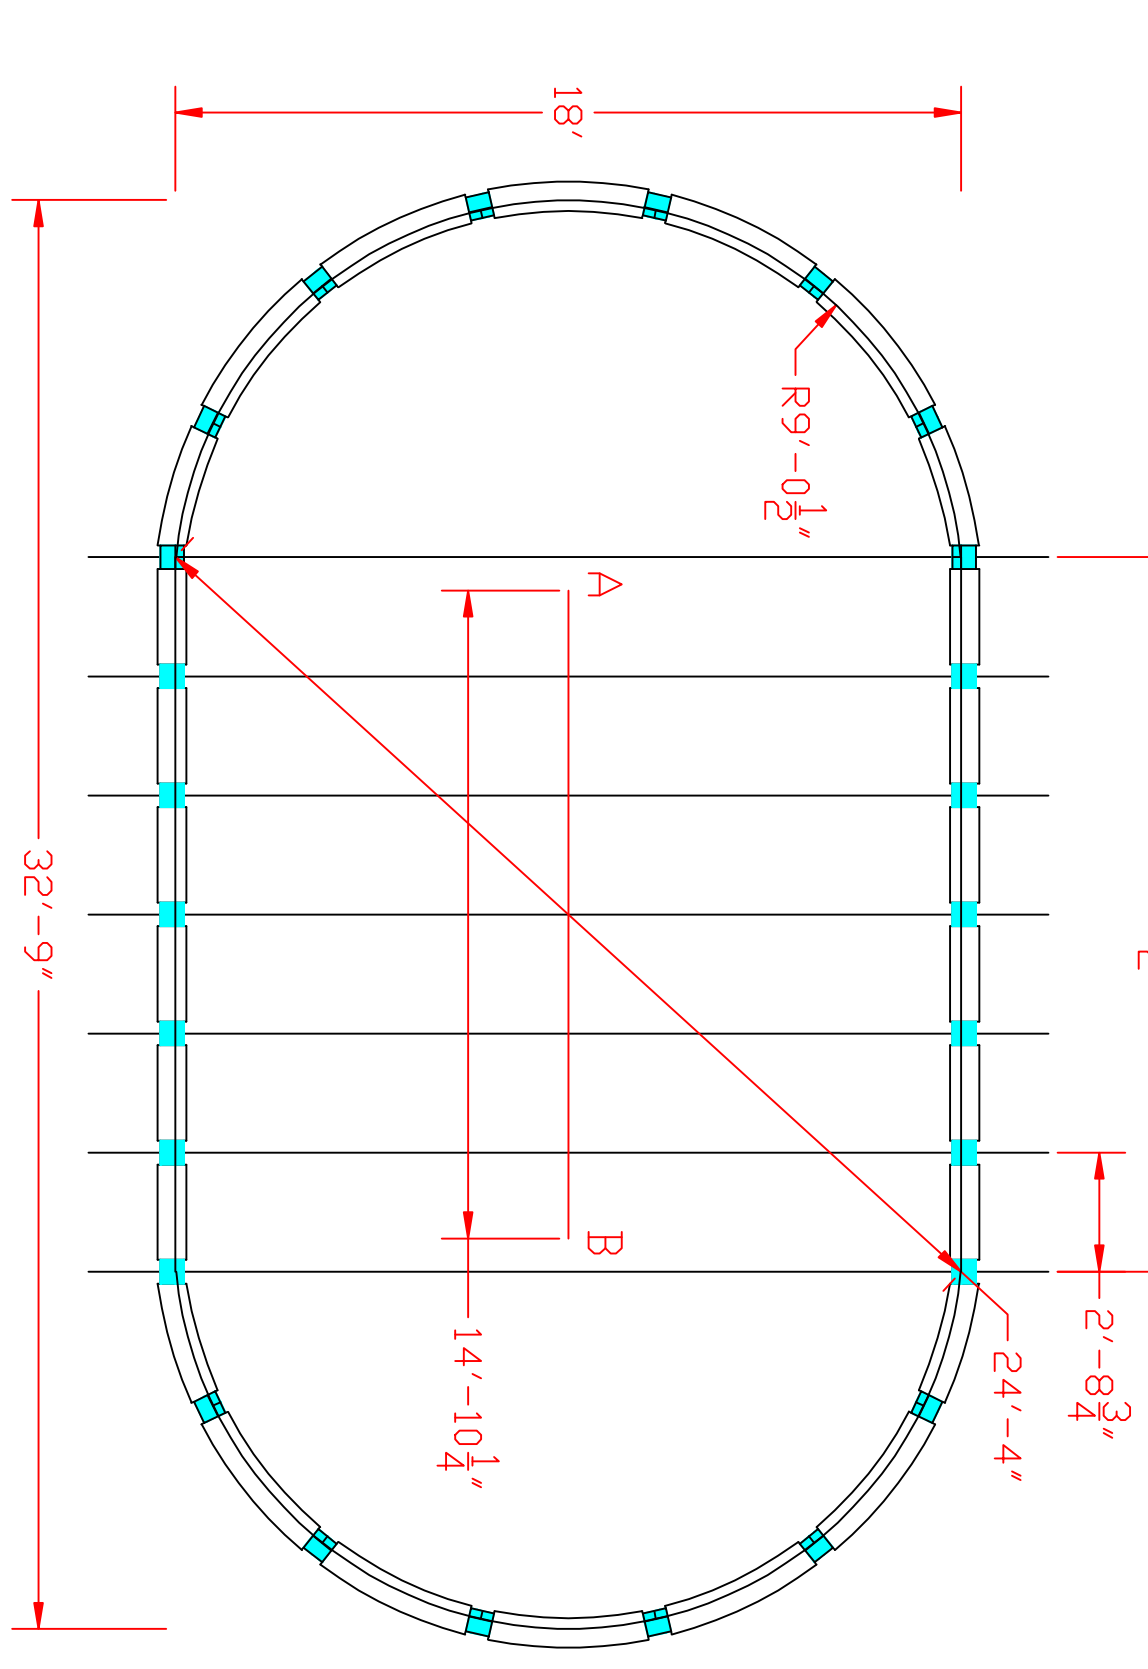

12775 Rue BRAULT

MIRABEL, QUEBEC, CANADA, J7J 0C4

TEL.: (450)973-1249 FAX: (450)973-8200

GRANDEURS DE PISCINE OVALE

OVAL POOL SIZES

DESSIN NO.: PERIMETRE OVAL CORNELIUS

TREVI 222
15x20 (15'0" x 19'8")
PERIMETER - 56'6"
AREA - 246.9 sq. ft.
CAPACITY - 6,700 GAL. (25,326L)

16x26 (15'11" x 26'6")
PERIMETER - 71'2"
AREA - 367.5 sq. ft.
CAPACITY - 9,950 GAL. (37,611L)

16x32 (15'11" x 32'0")
PERIMETER - 82'2"
AREA - 455.0 sq. ft.
CAPACITY - 12,300 GAL. (46,494L)

16x33 (17'10" x 32'10")
PERIMETER - 86'0"
AREA - 517.3 sq. ft.
CAPACITY - 14,000 GAL. (52,920L)

TREVI 222
16x44 (17'10" x 32'9")
PERIMETER - 85'11"
AREA - 516.4 sq. ft.
CAPACITY - 13,950 GAL. (52,731L)

17x38 (17'10" x 38'4")
PERIMETER - 97'0"
AREA - 615.4 sq. ft.
CAPACITY - 16,650 GAL. (62,937L)

TREVI 222
17x44 (17'10" x 38'2-1/2")
PERIMETER - 96'10"
AREA - 613.5 sq. ft.
CAPACITY - 16,600 GAL. (62,748L)

17x44 (17'10" x 43'10")
PERIMETER - 108'0"
AREA - 714 sq. ft.
CAPACITY - 19,300 GAL. (72,954L)

TREVI 222
18x44 (17'10" x 43'8-1/2")
PERIMETER - 107'10"
AREA - 711.8 sq. ft.
CAPACITY - 19,250 GAL. (72,769L)