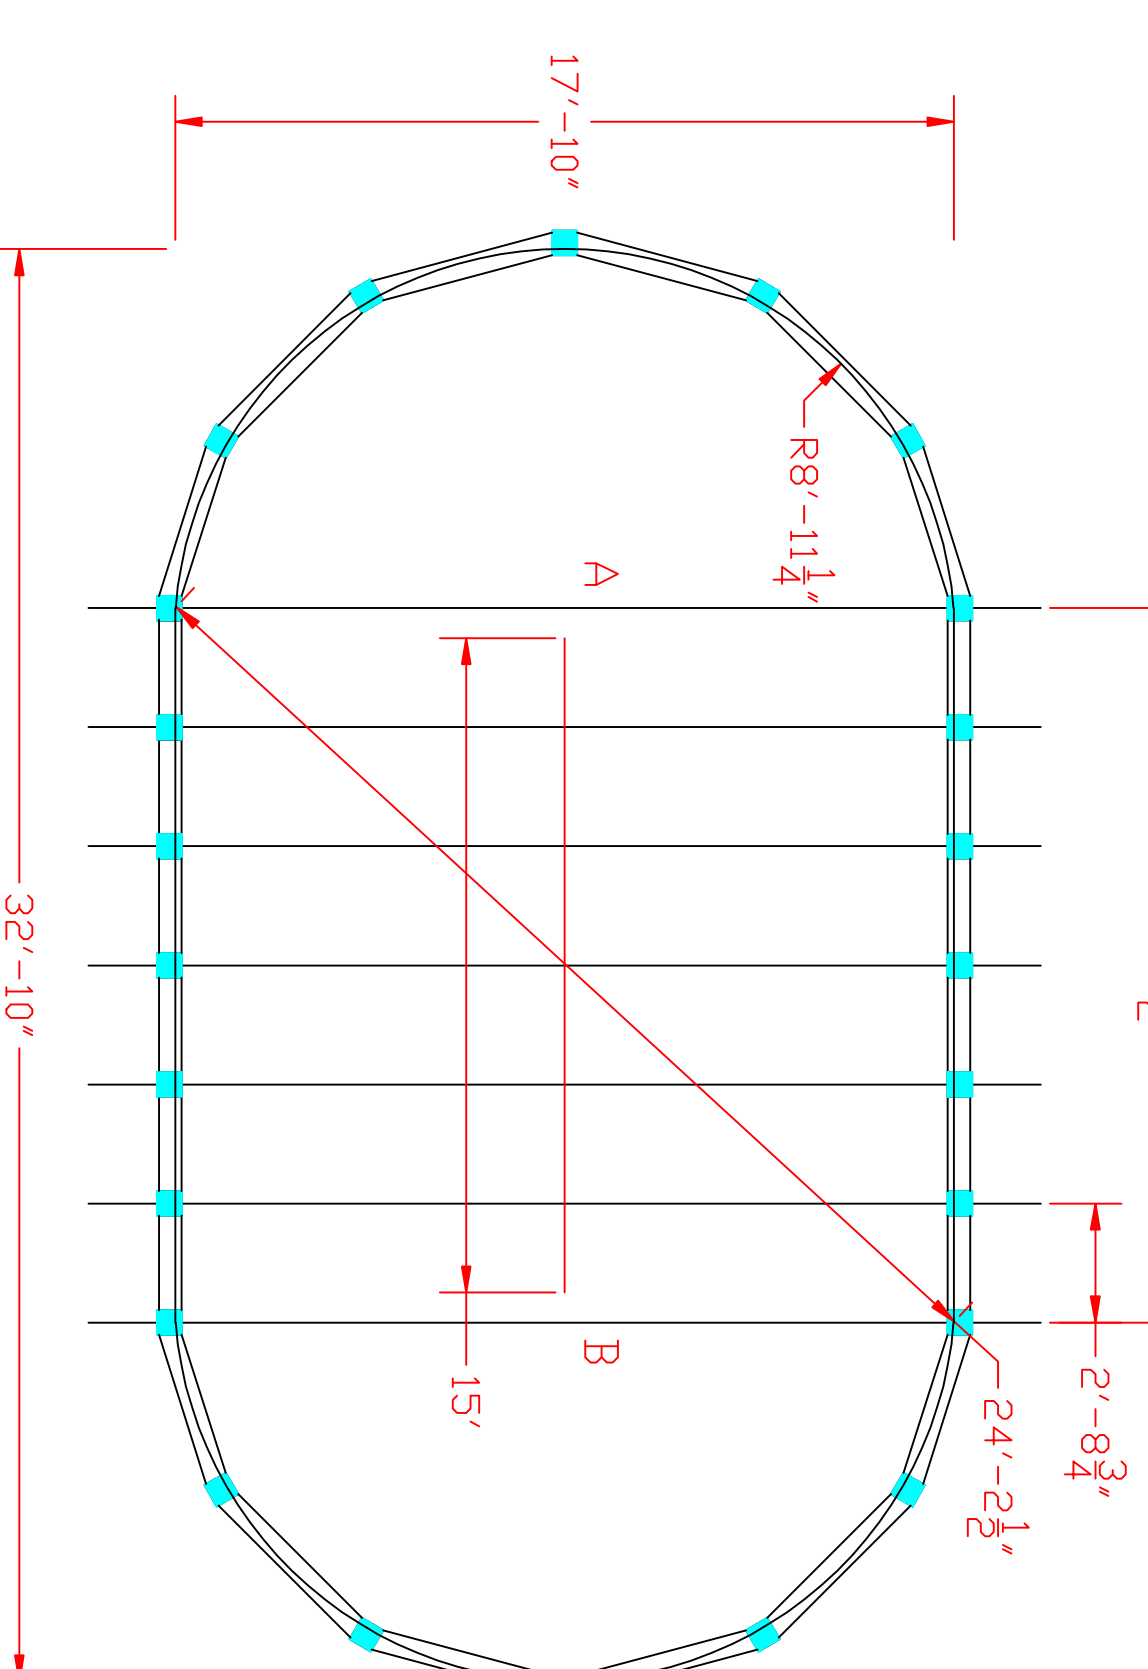

12775 Rue BRAULT

MIRABEL, QUEBEC, CANADA, J7J 0C4

TEL.: (450)973-1249 FAX: (450)973-8200

GRANDEURS DE PISCINE OVALE

OVAL POOL SIZES

DESSIN NO.: PERIMETRE OVAL CORNELIUS

TREVI 222
15x20 (15'0" x 19'8")
PERIMETER - 56'6"
AREA - 246.9 sq. ft.
CAPACITY - 6,700 GAL. (25,326L)

16x26 (15'11" x 26'6")
PERIMETER - 71'2"
AREA - 367.5 sq. ft.
CAPACITY - 9,950 GAL. (37,611L)

16x32 (15'11" x 32'0")
PERIMETER - 82'2"
AREA - 455.0 sq. ft.
CAPACITY - 12,300 GAL. (46,494L)

16x33 (17'10" x 32'10")
PERIMETER - 86'0"
AREA - 517.3 sq. ft.
CAPACITY - 14,000 GAL. (52,920L)

TREVI 222
16x44 (17'10" x 32'9")
PERIMETER - 85'11"
AREA - 516.4 sq. ft.
CAPACITY - 13,950 GAL. (52,731L)

17x38 (17'10" x 38'4")
PERIMETER - 97'0"
AREA - 615.4 sq. ft.
CAPACITY - 16,650 GAL. (62,937L)

TREVI 222
17x44 (17'10" x 38'2-1/2")
PERIMETER - 96'10"
AREA - 613.5 sq. ft.
CAPACITY - 16,600 GAL. (62,748L)

17x44 (17'10" x 43'10")
PERIMETER - 108'0"
AREA - 714 sq. ft.
CAPACITY - 19,300 GAL. (72,954L)

TREVI 222
18x44 (17'10" x 43'8-1/2")
PERIMETER - 107'10"
AREA - 711.8 sq. ft.
CAPACITY - 19,250 GAL. (72,769L)