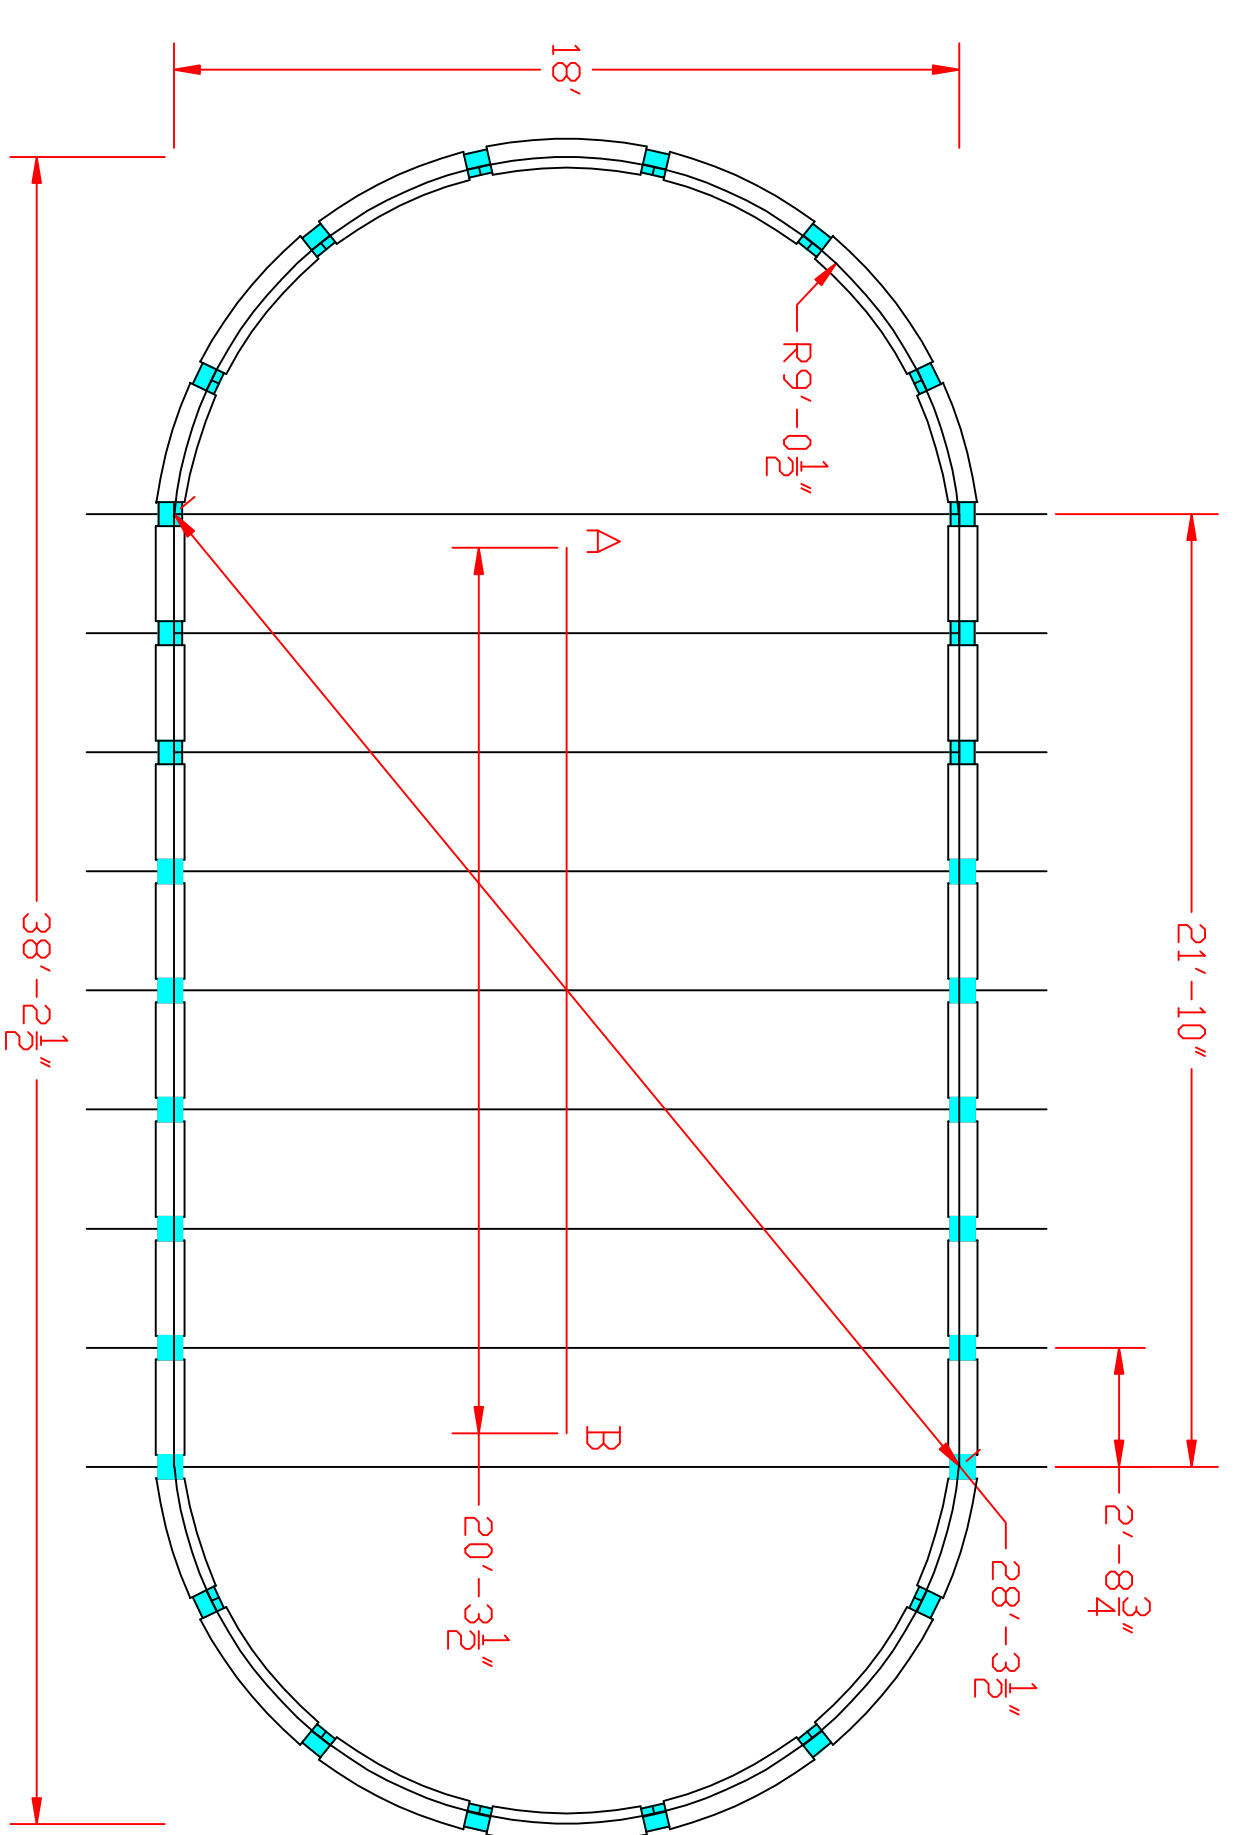

12775 Rue BRAULT

MIRABEL, QUEBEC, CANADA, J7J 0C4

TEL.: (450)973-1249 FAX: (450)973-8200

GRANDEURS DE PISCINE OVALE

OVAL POOL SIZES

DESSIN NO.: PERIMETRE OVAL CORNELIUS

TREVI 222
15x20 (15'0" x 19'8")
PERIMETER - 56'6"
AREA - 246.9 sq. ft.
CAPACITY - 6,700 GAL. (25,326L)

16x26 (15'11" x 26'6")
PERIMETER - 71'2"
AREA - 367.5 sq. ft.
CAPACITY - 9,950 GAL. (37,611L)

16x32 (15'11" x 32'0")
PERIMETER - 82'2"
AREA - 455.0 sq. ft.
CAPACITY - 12,300 GAL. (46,494L)

16x33 (17'10" x 32'10")
PERIMETER - 86'0"
AREA - 517.3 sq. ft.
CAPACITY - 14,000 GAL. (52,920L)

TREVI 222
16x44 (17'10" x 32'9")
PERIMETER - 85'11"
AREA - 516.4 sq. ft.
CAPACITY - 13,950 GAL. (52,731L)

17x38 (17'10" x 38'4")
PERIMETER - 97'0"
AREA - 615.4 sq. ft.
CAPACITY - 16,650 GAL. (62,937L)

TREVI 222
17x44 (17'10" x 38'2-1/2")
PERIMETER - 96'10"
AREA - 613.5 sq. ft.
CAPACITY - 16,600 GAL. (62,748L)

17x44 (17'10" x 43'10")
PERIMETER - 108'0"
AREA - 714 sq. ft.
CAPACITY - 19,300 GAL. (72,954L)

TREVI 222
18x44 (17'10" x 43'8-1/2")
PERIMETER - 107'10"
AREA - 711.8 sq. ft.
CAPACITY - 19,250 GAL. (72,769L)