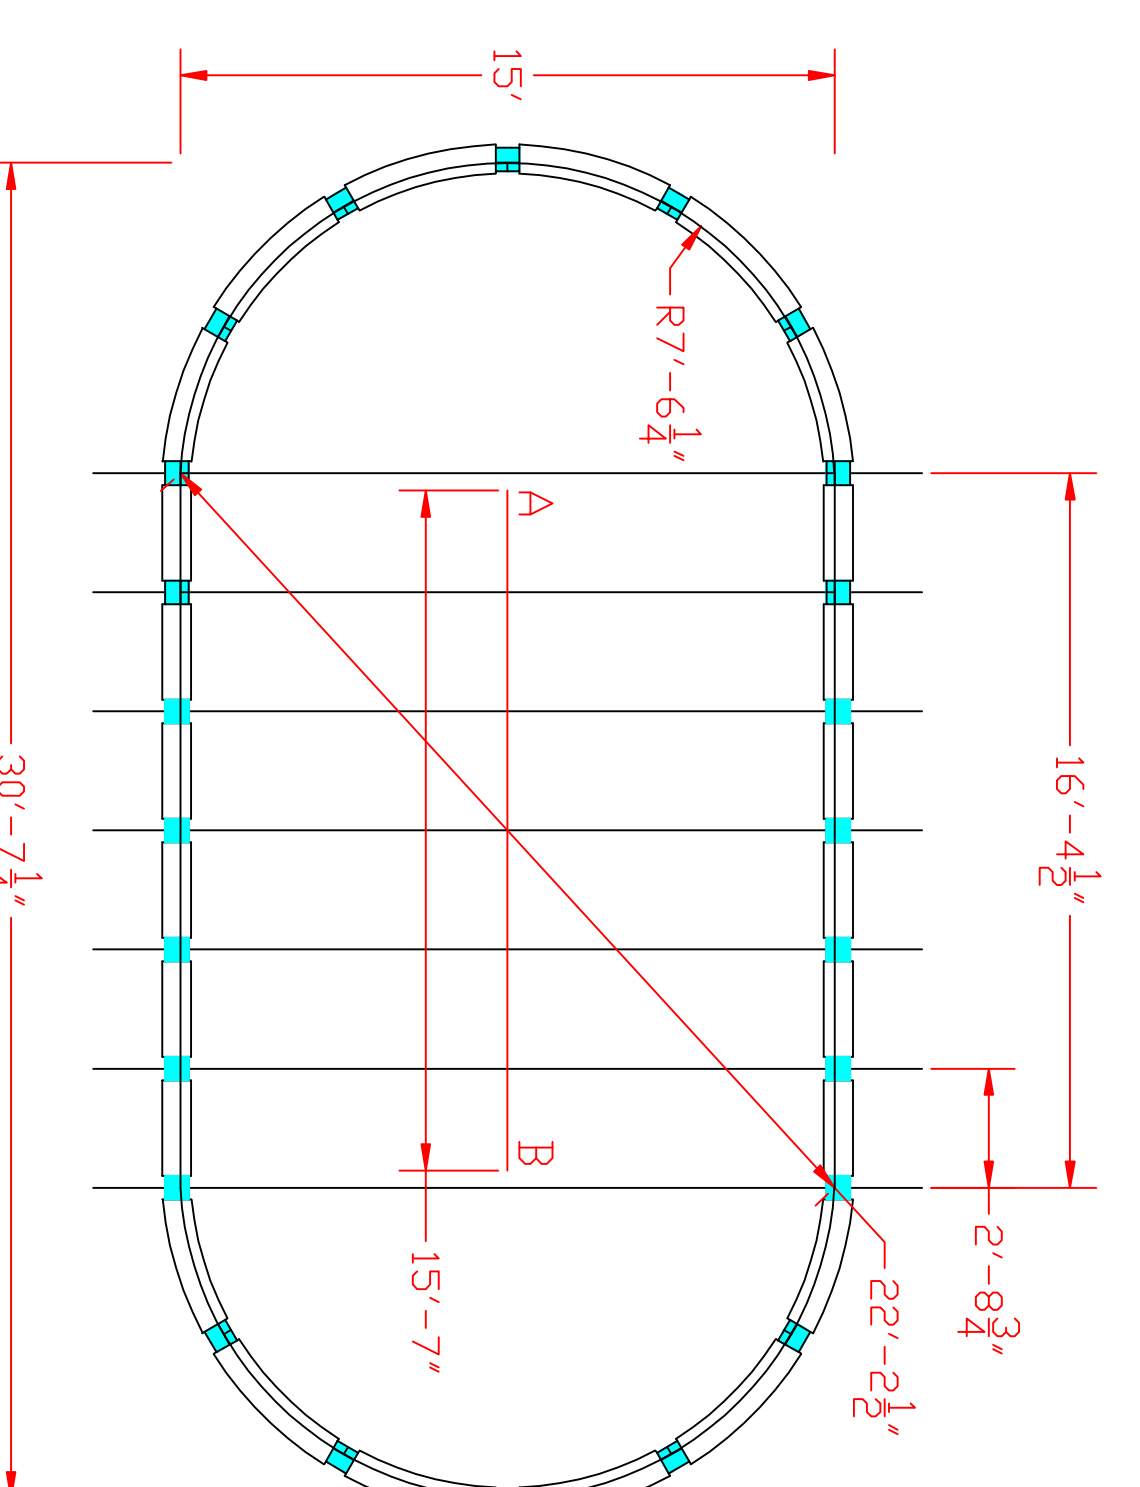

TREVI 222
15x31 (15'0" x 30'7-1/4")
PERIMETER - 78'4"
AREA - 410.6 sq. ft.
CAPACITY - 11,100 GAL. (41,958L)