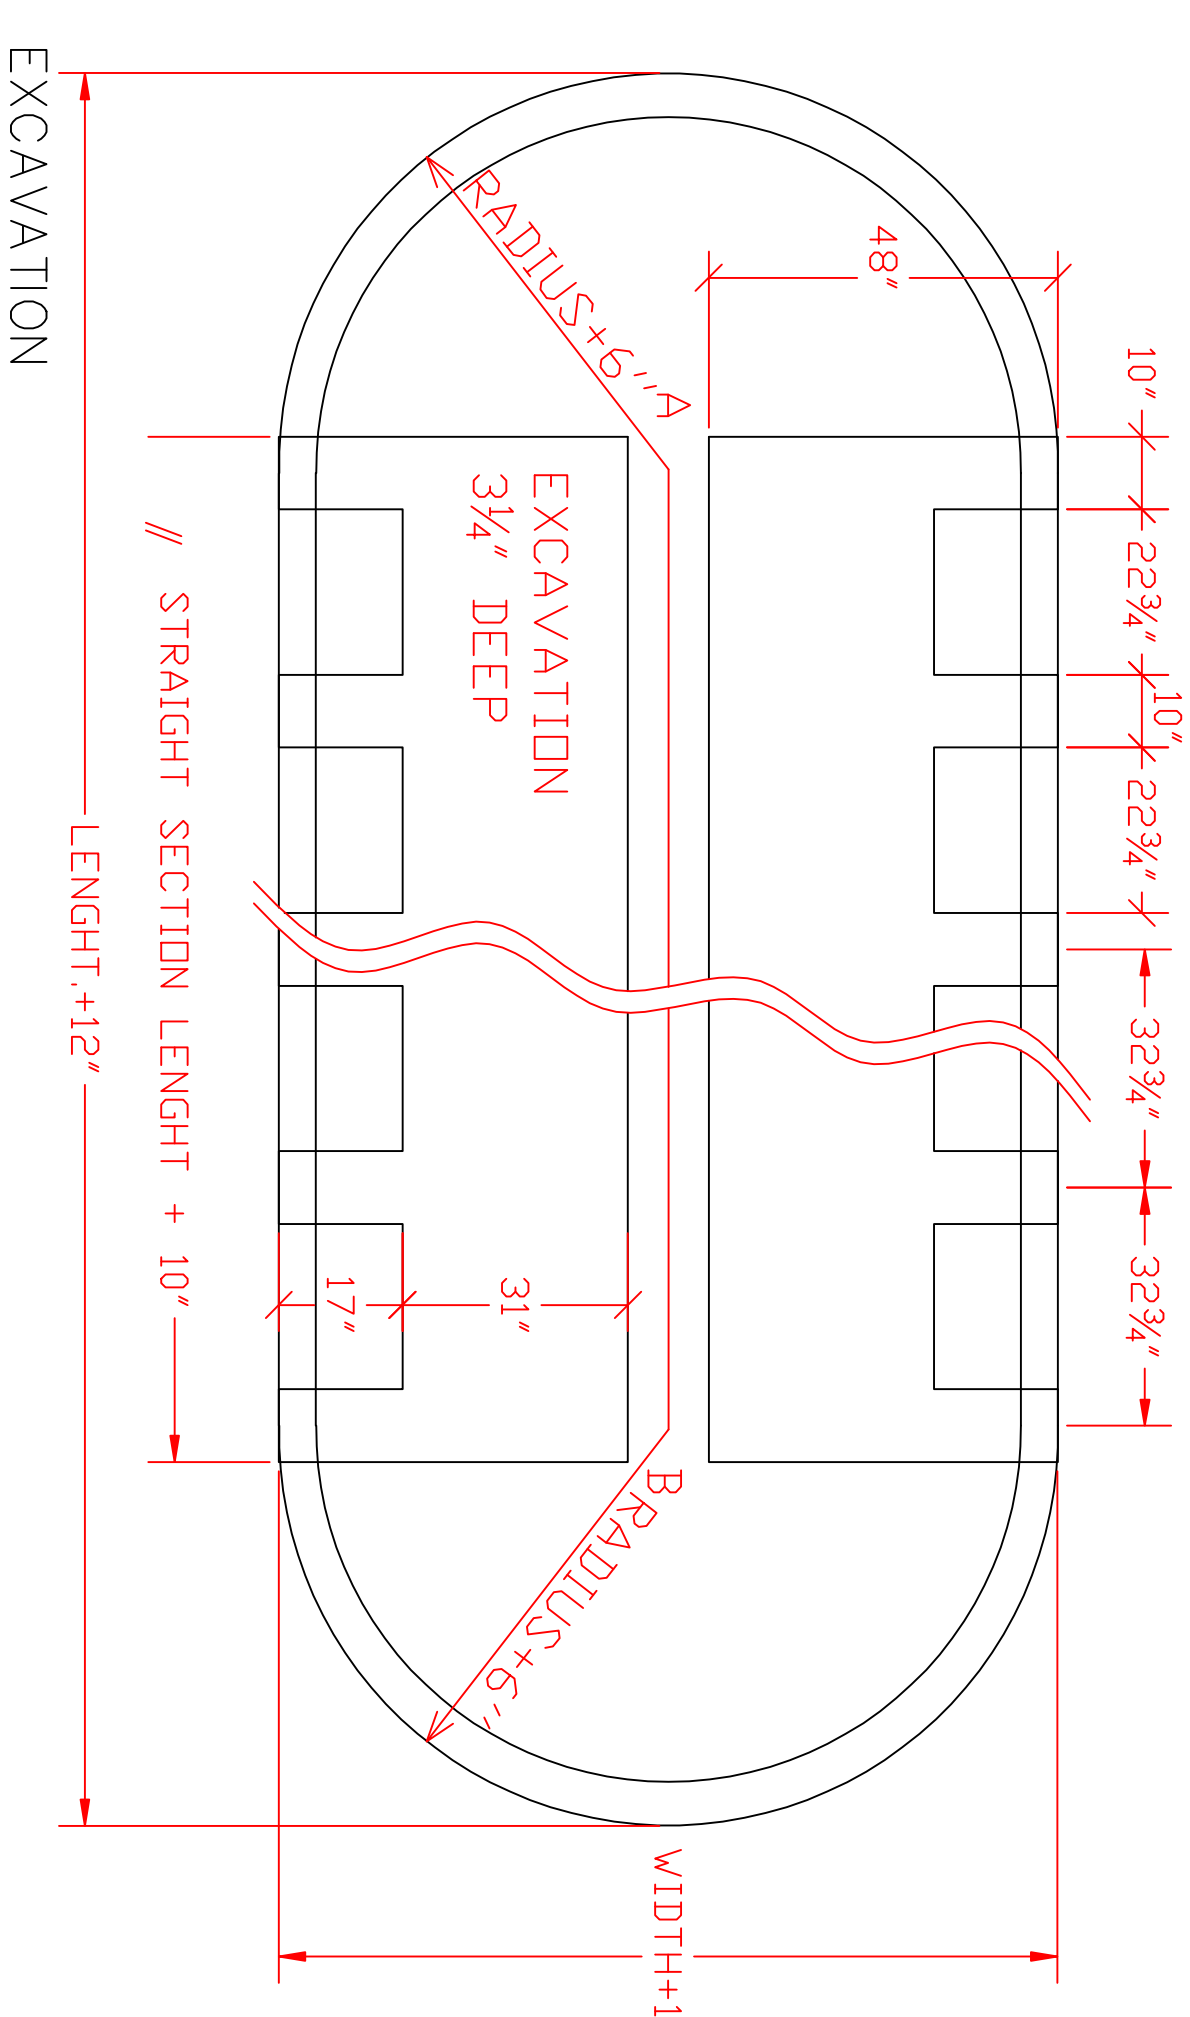

16x26 (15'11" x 26'6")
PERIMETER - 71'2"
AREA - 367.5 sq. ft.
CAPACITY - 9,950 GAL. (37,611L)

16x32 (15'11" x 32'0")
PERIMETER - 82'2"
AREA - 455.0 sq. ft.
CAPACITY - 12,300 GAL. (46,494L)

16x33 (17'10" x 32'10")
PERIMETER - 86'0"
AREA - 517.3 sq. ft.
CAPACITY - 14,000 GAL. (52,920L)

TREVI 222
16x44 (17'10" x 32'9")
PERIMETER - 85'11"
AREA - 516.4 sq. ft.
CAPACITY - 13,950 GAL. (52,731L)

17x38 (17'10" x 38'4")
PERIMETER - 97'0"
AREA - 615.4 sq. ft.
CAPACITY - 16,650 GAL. (62,937L)

TREVI 222
17x44 (17'10" x 38'2-1/2")
PERIMETER - 96'10"
AREA - 613.5 sq. ft.
CAPACITY - 16,600 GAL. (62,748L)

17x44 (17'10" x 43'10")
PERIMETER - 108'0"
AREA - 714 sq. ft.
CAPACITY - 19,300 GAL. (72,954L)

TREVI 222
18x44 (17'10" x 43'8-1/2")
PERIMETER - 107'10"
AREA - 711.8 sq. ft.
CAPACITY - 19,250 GAL. (72,769L)

END VIEW

NOTE: CAPACITÉ= GALLON IMPERIAL , HAUTEUR DE MUR DES PISCINE= 54"

REDRAWN OCT 20th 2014