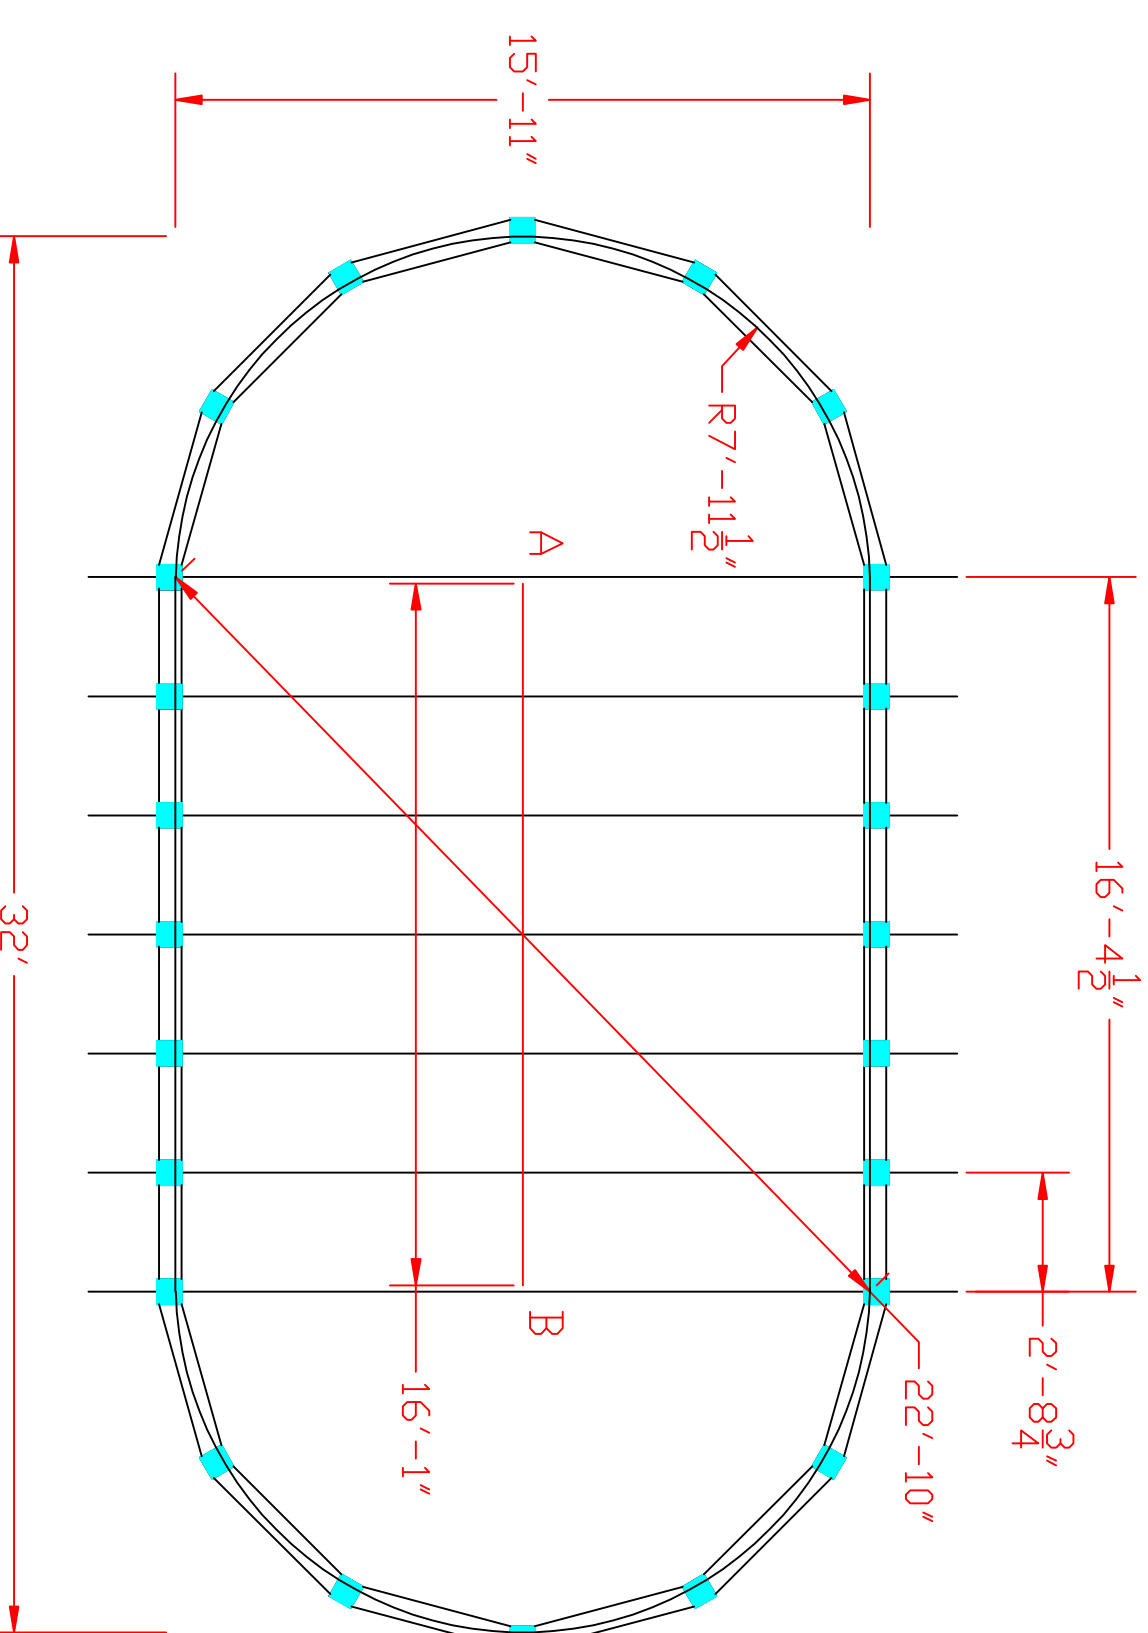

12775 Rue BRAULT

MIRABEL, QUEBEC, CANADA, J7J 0C4

TEL.: (450)973-1249 FAX: (450)973-8200

GRANDEURS DE PISCINE OVALE

OVAL POOL SIZES

DESSIN NO.: PERIMETRE OVAL CORNELIUS

TREVI 222
15x20 (15'0" x 19'8")
PERIMETER - 56'6"
AREA - 246.9 sq. ft.
CAPACITY - 6,700 GAL. (25,326L)

16x26 (15'11" x 26'6")
PERIMETER - 71'2"
AREA - 367.5 sq. ft.
CAPACITY - 9,950 GAL. (37,611L)

16x32 (15'11" x 32'0")
PERIMETER - 82'2"
AREA - 455.0 sq. ft.
CAPACITY - 12,300 GAL. (46,494L)

16x33 (17'10" x 32'10")
PERIMETER - 86'0"
AREA - 517.3 sq. ft.
CAPACITY - 14,000 GAL. (52,920L)

TREVI 222
16x44 (17'10" x 32'9")
PERIMETER - 85'11"
AREA - 516.4 sq. ft.
CAPACITY - 13,950 GAL. (52,731L)

17x38 (17'10" x 38'4")
PERIMETER - 97'0"
AREA - 615.4 sq. ft.
CAPACITY - 16,650 GAL. (62,937L)

TREVI 222
17x44 (17'10" x 38'2-1/2")
PERIMETER - 96'10"
AREA - 613.5 sq. ft.
CAPACITY - 16,600 GAL. (62,748L)

17x44 (17'10" x 43'10")
PERIMETER - 108'0"
AREA - 714 sq. ft.
CAPACITY - 19,300 GAL. (72,954L)

TREVI 222
18x44 (17'10" x 43'8-1/2")
PERIMETER - 107'10"
AREA - 711.8 sq. ft.
CAPACITY - 19,250 GAL. (72,769L)