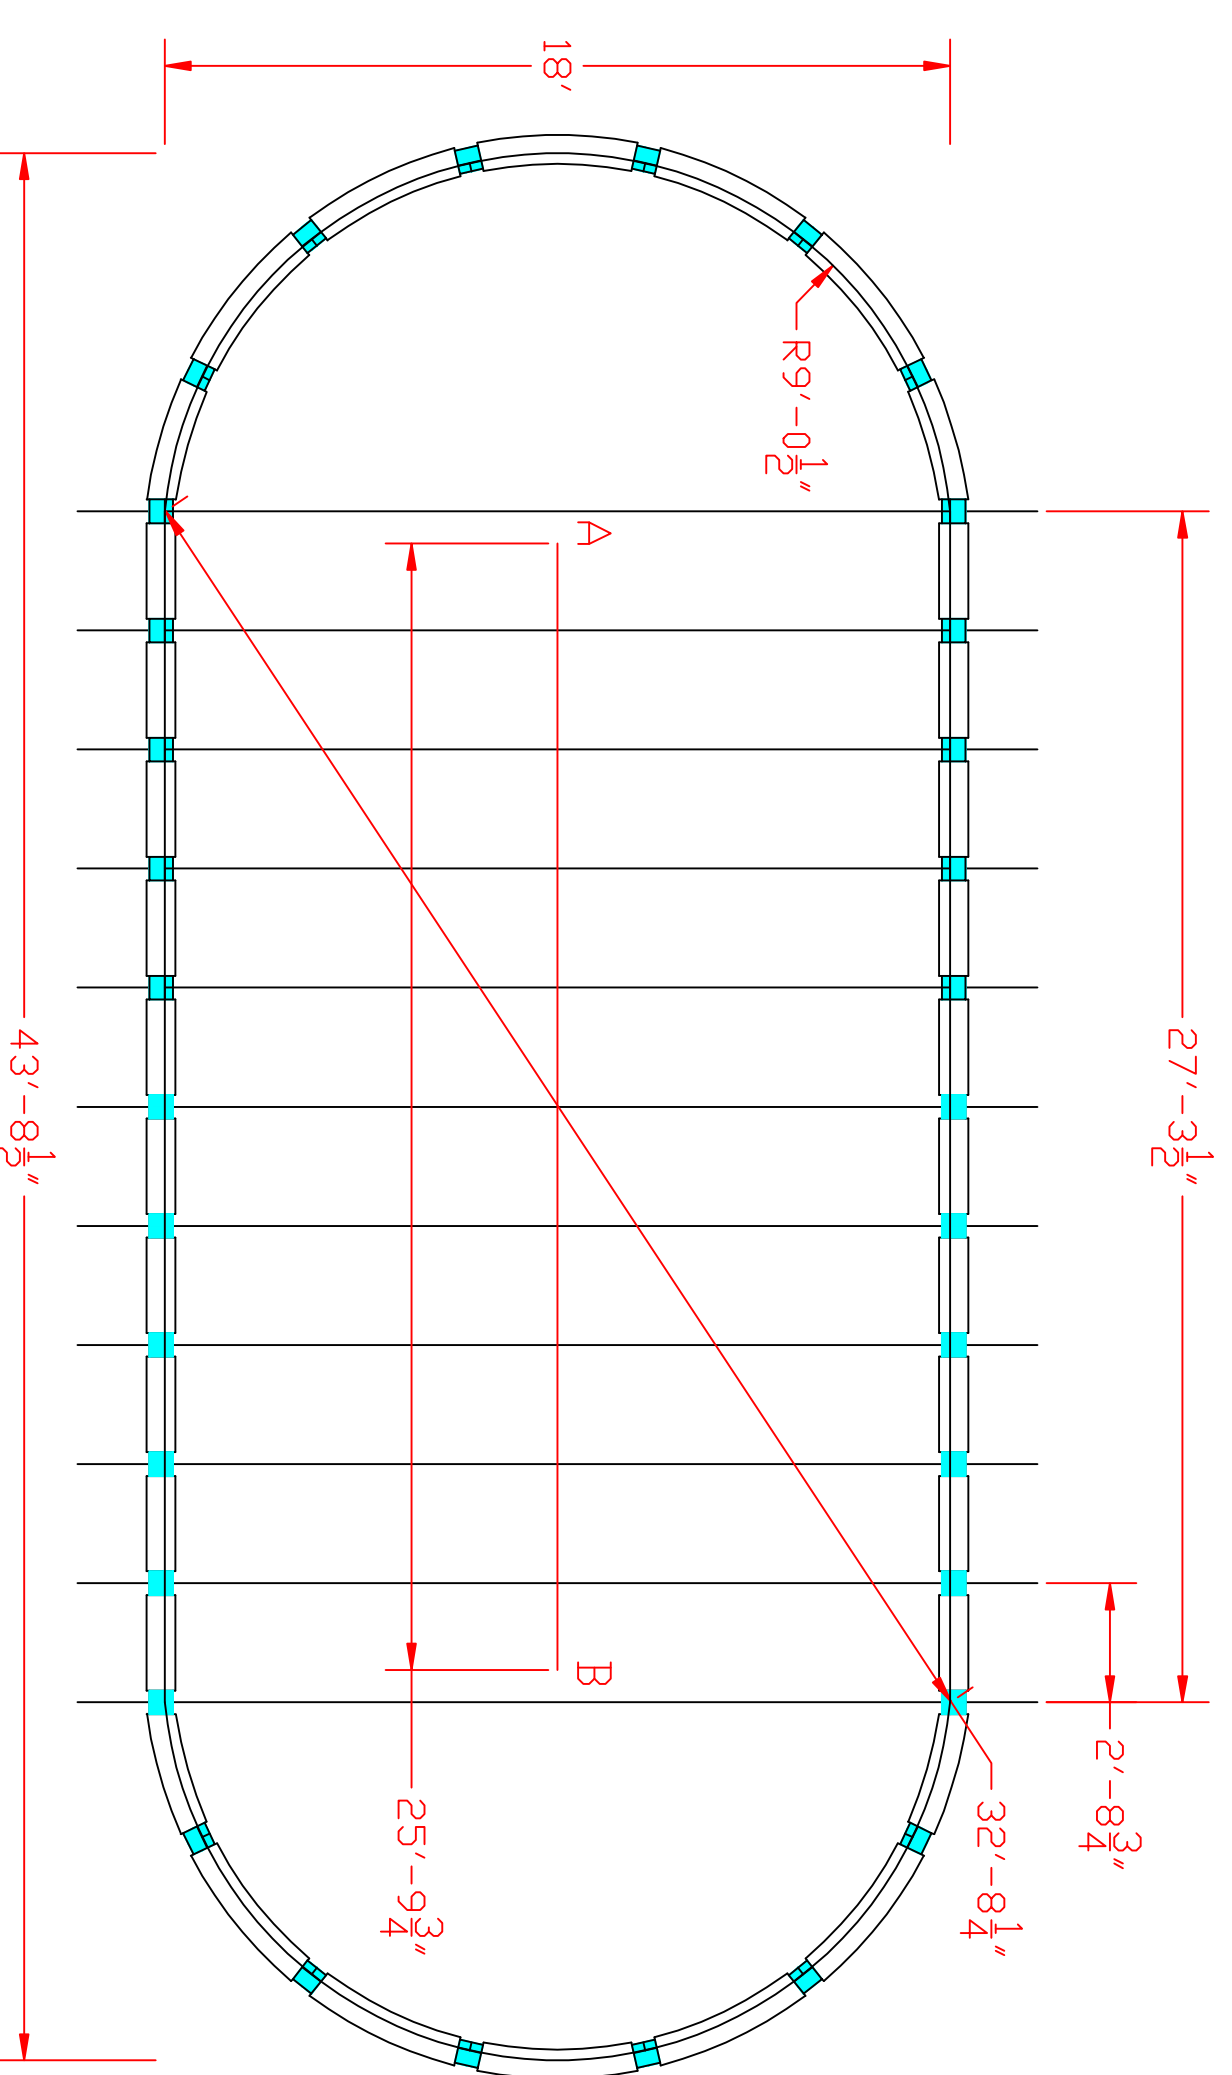

12775 Rue BRAULT

MIRABEL, QUEBEC, CANADA, J7J 0C4

TEL.: (450)973-1249 FAX: (450)973-8200

GRANDEURS DE PISCINE OVALE

OVAL POOL SIZES

DESSIN NO.: PERIMETRE OVAL CORNELIUS

TREVI 222
15x20 (15'0" x 19'8")
PERIMETER - 56'6"
AREA - 246.9 sq. ft.
CAPACITY - 6,700 GAL. (25,326L)

TREVI 222
16x44 (17'10" x 32'9")
PERIMETER - 85'11"
AREA - 516.4 sq. ft.
CAPACITY - 13,950 GAL. (52,731L)

17x38 (17'10" x 38'4")
PERIMETER - 97'0"
AREA - 615.4 sq. ft.
CAPACITY - 16,650 GAL. (62,937L)

TREVI 222
17x44 (17'10" x 38'2-1/2")
PERIMETER - 96'10"
AREA - 613.5 sq. ft.
CAPACITY - 16,600 GAL. (62,748L)

17x44 (17'10" x 43'10")
PERIMETER - 108'0"
AREA - 714 sq. ft.
CAPACITY - 19,300 GAL. (72,954L)

TREVI 222
18x44 (17'10" x 43'8-1/2")
PERIMETER - 107'10"
AREA - 711.8 sq. ft.
CAPACITY - 19,250 GAL. (72,769L)

END VIEW

NOTE: CAPACITÉ= GALLON IMPERIAL , HAUTEUR DE MUR DES PISCINE= 54"

REDRAWN OCT 20th 2014