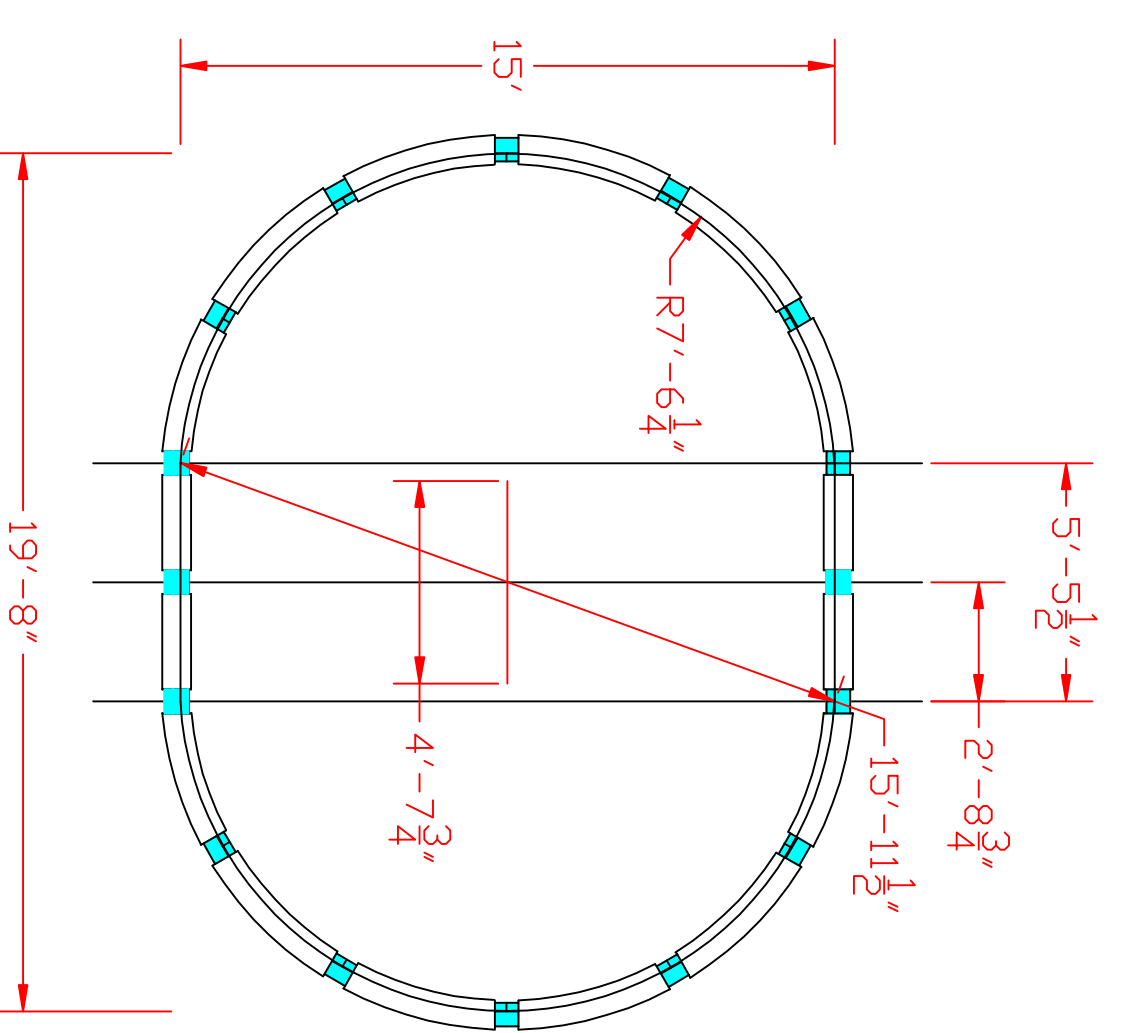

12775 Rue BRAULT

MIRABEL, QUEBEC, CANADA, J7J 0C4

TEL.: (450)973-1249 FAX: (450)973-8200

GRANDEURS DE PISCINE OVALE

OVAL POOL SIZES

DESSIN NO.: PERIMETRE OVAL CORNELIUS

TREVI 222
15x20 (15'0" x 19'8")
PERIMETER - 56'6"
AREA - 246.9 sq. ft.
CAPACITY - 6,700 GAL. (25,326L)

16x26 (15'11" x 26'6")
PERIMETER - 71'2"
AREA - 367.5 sq. ft.
CAPACITY - 9,950 GAL. (37,611L)

16x32 (15'11" x 32'0")
PERIMETER - 82'2"
AREA - 455.0 sq. ft.
CAPACITY - 12,300 GAL. (46,494L)

16x33 (17'10" x 32'10")
PERIMETER - 86'0"
AREA - 517.3 sq. ft.
CAPACITY - 14,000 GAL. (52,920L)

TREVI 222
16x44 (17'10" x 32'9")
PERIMETER - 85'11"
AREA - 516.4 sq. ft.
CAPACITY - 13,950 GAL. (52,731L)

17x38 (17'10" x 38'4")
PERIMETER - 97'0"
AREA - 615.4 sq. ft.
CAPACITY - 16,650 GAL. (62,937L)

TREVI 222
17x44 (17'10" x 38'2-1/2")
PERIMETER - 96'10"
AREA - 613.5 sq. ft.
CAPACITY - 16,600 GAL. (62,748L)

17x44 (17'10" x 43'10")
PERIMETER - 108'0"
AREA - 714 sq. ft.
CAPACITY - 19,300 GAL. (72,954L)

TREVI 222
18x44 (17'10" x 43'8-1/2")
PERIMETER - 107'10"
AREA - 711.8 sq. ft.
CAPACITY - 19,250 GAL. (72,769L)