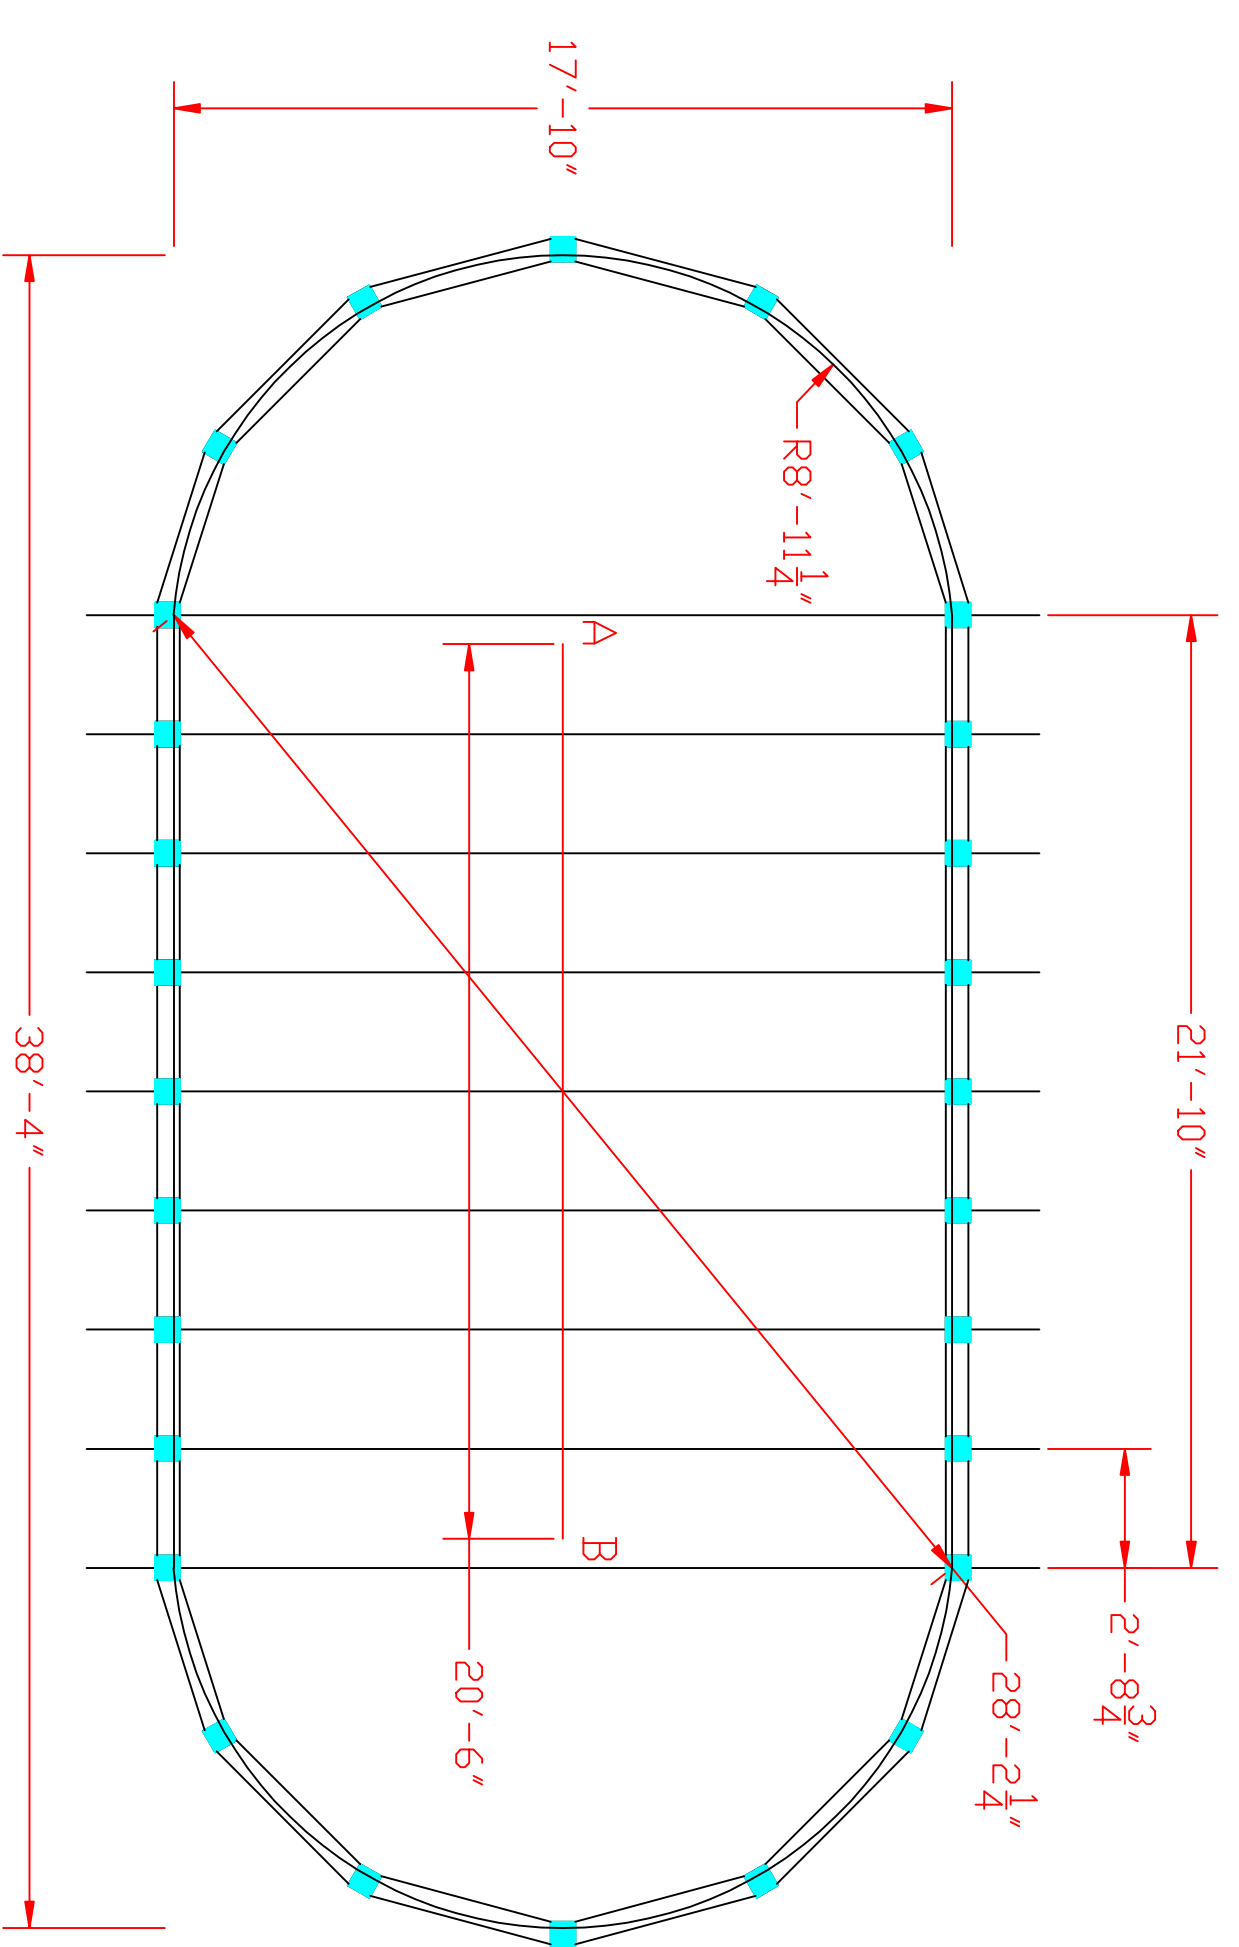

12775 Rue BRAULT

MIRABEL, QUEBEC, CANADA, J7J 0C4

TEL.: (450)973-1249 FAX: (450)973-8200

GRANDEURS DE PISCINE OVALE

OVAL POOL SIZES

DESSIN NO.: PERIMETRE OVAL CORNELIUS

TREVI 222
15x20 (15'0" x 19'8")
PERIMETER - 56'6"
AREA - 246.9 sq. ft.
CAPACITY - 6,700 GAL. (25,326L)

16x26 (15'11" x 26'6")
PERIMETER - 71'2"
AREA - 367.5 sq. ft.
CAPACITY - 9,950 GAL. (37,611L)

16x32 (15'11" x 32'0")
PERIMETER - 82'2"
AREA - 455.0 sq. ft.
CAPACITY - 12,300 GAL. (46,494L)

16x33 (17'10" x 32'10")
PERIMETER - 86'0"
AREA - 517.3 sq. ft.
CAPACITY - 14,000 GAL. (52,920L)

TREVI 222
16x44 (17'10" x 32'9")
PERIMETER - 85'11"
AREA - 516.4 sq. ft.
CAPACITY - 13,950 GAL. (52,731L)

17x38 (17'10" x 38'4")
PERIMETER - 97'0"
AREA - 615.4 sq. ft.
CAPACITY - 16,650 GAL. (62,937L)

TREVI 222
17x44 (17'10" x 38'2-1/2")
PERIMETER - 96'10"
AREA - 613.5 sq. ft.
CAPACITY - 16,600 GAL. (62,748L)

17x44 (17'10" x 43'10")
PERIMETER - 108'0"
AREA - 714 sq. ft.
CAPACITY - 19,300 GAL. (72,954L)

TREVI 222
18x44 (17'10" x 43'8-1/2")
PERIMETER - 107'10"
AREA - 711.8 sq. ft.
CAPACITY - 19,250 GAL. (72,769L)