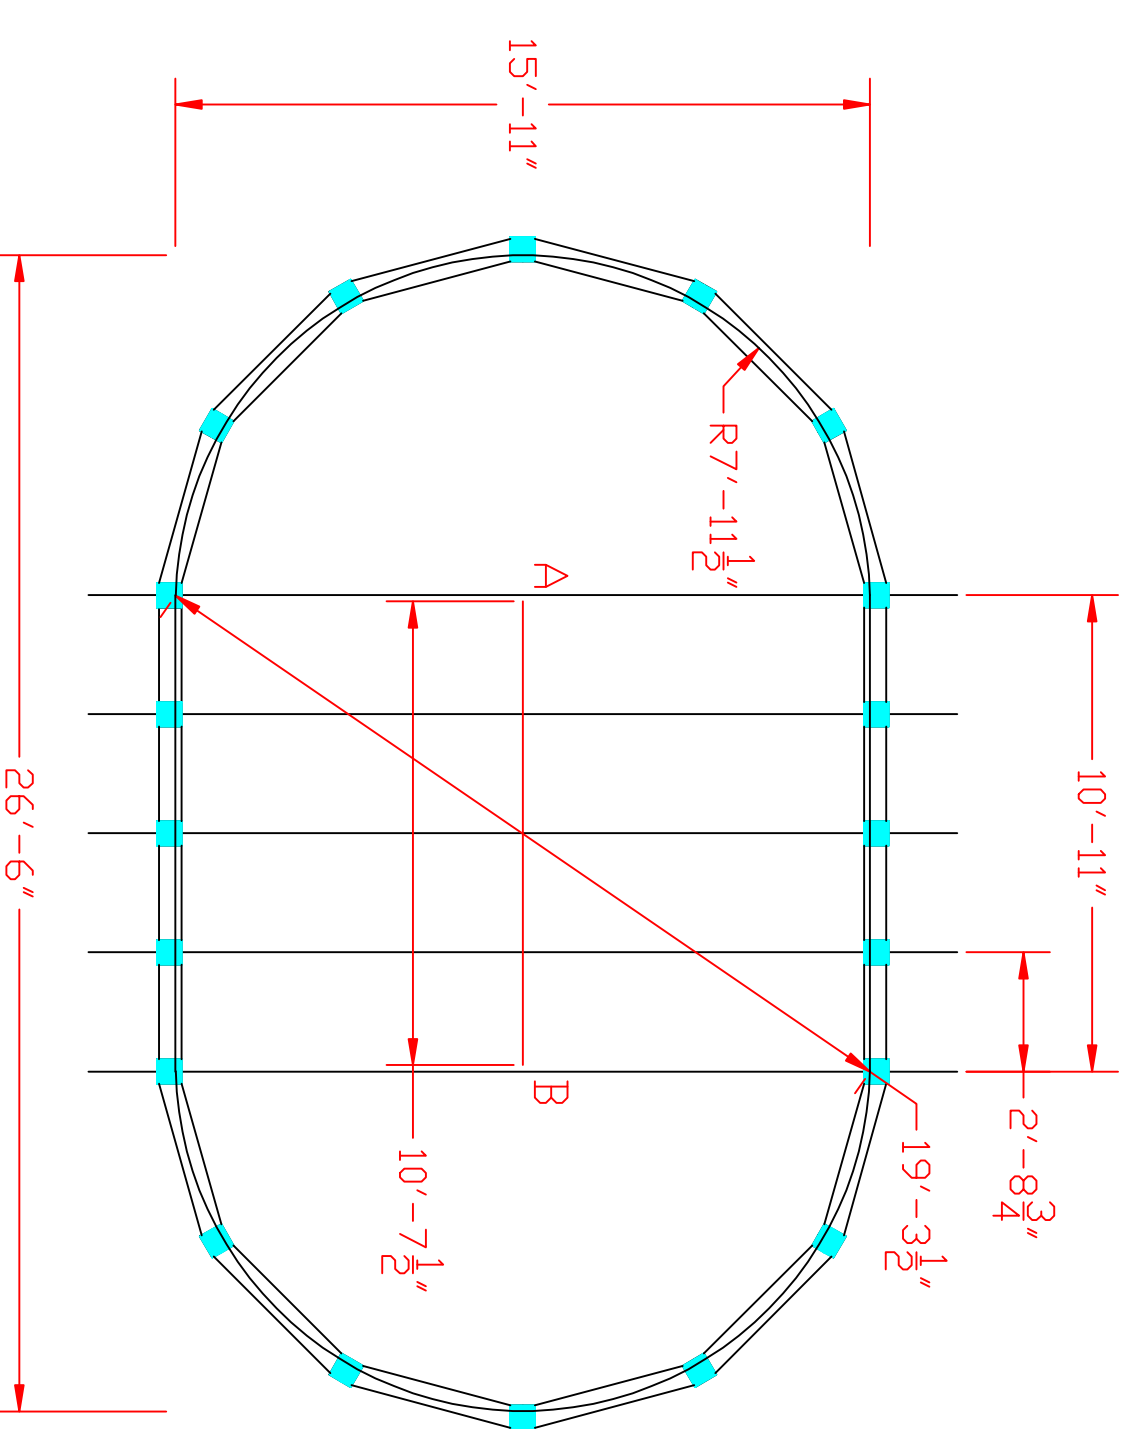

12775 Rue BRAULT

MIRABEL, QUEBEC, CANADA, J7J 0C4

TEL.: (450)973-1249 FAX: (450)973-8200

GRANDEURS DE PISCINE OVALE

OVAL POOL SIZES

DESSIN NO.: PERIMETRE OVAL CORNELIUS

TREVI 222
15x20 (15'0" x 19'8")
PERIMETER - 56'6"
AREA - 246.9 sq. ft.
CAPACITY - 6,700 GAL. (25,326L)

16x26 (15'11" x 26'6")
PERIMETER - 71'2"
AREA - 367.5 sq. ft.
CAPACITY - 9,950 GAL. (37,611L)

16x32 (15'11" x 32'0")
PERIMETER - 82'2"
AREA - 455.0 sq. ft.
CAPACITY - 12,300 GAL. (46,494L)

16x33 (17'10" x 32'10")
PERIMETER - 86'0"
AREA - 517.3 sq. ft.
CAPACITY - 14,000 GAL. (52,920L)

TREVI 222
16x44 (17'10" x 32'9")
PERIMETER - 85'11"
AREA - 516.4 sq. ft.
CAPACITY - 13,950 GAL. (52,731L)

17x38 (17'10" x 38'4")
PERIMETER - 97'0"
AREA - 615.4 sq. ft.
CAPACITY - 16,650 GAL. (62,937L)

TREVI 222
17x44 (17'10" x 38'2-1/2")
PERIMETER - 96'10"
AREA - 613.5 sq. ft.
CAPACITY - 16,600 GAL. (62,748L)

17x44 (17'10" x 43'10")
PERIMETER - 108'0"
AREA - 714 sq. ft.
CAPACITY - 19,300 GAL. (72,954L)

TREVI 222
18x44 (17'10" x 43'8-1/2")
PERIMETER - 107'10"
AREA - 711.8 sq. ft.
CAPACITY - 19,250 GAL. (72,769L)