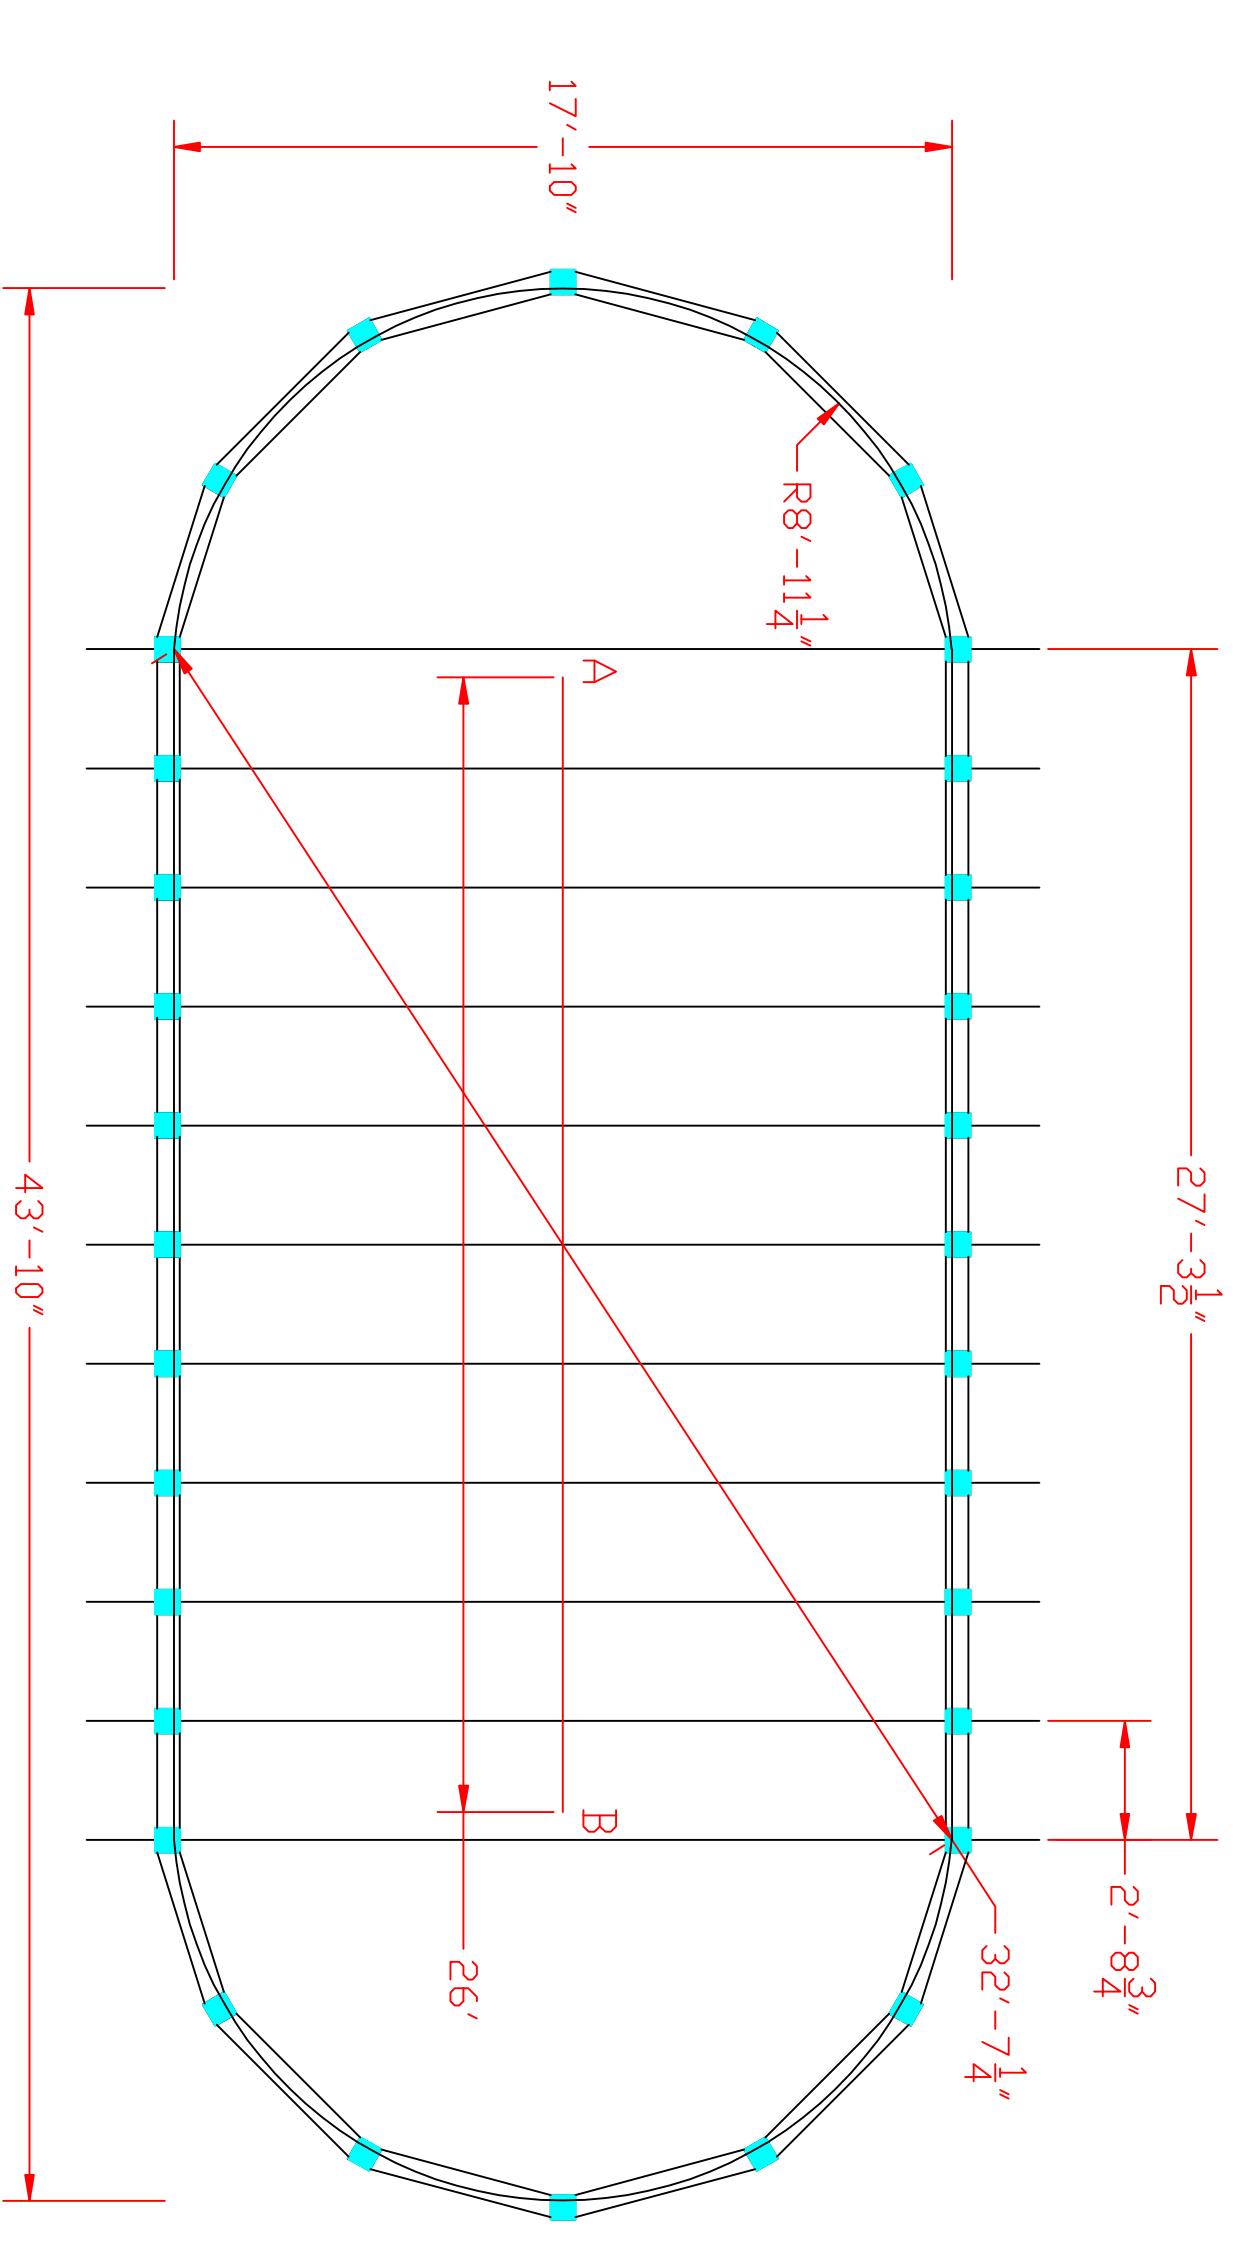

12775 Rue BRAULT

MIRABEL, QUEBEC, CANADA, J7J 0C4

TEL.: (450)973-1249 FAX: (450)973-8200

GRANDEURS DE PISCINE OVALE

OVAL POOL SIZES

DESSIN NO.: PERIMETRE OVAL CORNELIUS

TREVI 222
15x20 (15'0" x 19'8")
PERIMETER - 56'6"
AREA - 246.9 sq. ft.
CAPACITY - 6,700 GAL. (25,326L)

16x26 (15'11" x 26'6")
PERIMETER - 71'2"
AREA - 367.5 sq. ft.
CAPACITY - 9,950 GAL. (37,611L)

16x32 (15'11" x 32'0")
PERIMETER - 82'2"
AREA - 455.0 sq. ft.
CAPACITY - 12,300 GAL. (46,494L)

16x33 (17'10" x 32'10")
PERIMETER - 86'0"
AREA - 517.3 sq. ft.
CAPACITY - 14,000 GAL. (52,920L)

TREVI 222
16x44 (17'10" x 32'9")
PERIMETER - 85'11"
AREA - 516.4 sq. ft.
CAPACITY - 13,950 GAL. (52,731L)

17x38 (17'10" x 38'4")
PERIMETER - 97'0"
AREA - 615.4 sq. ft.
CAPACITY - 16,650 GAL. (62,937L)

TREVI 222
17x44 (17'10" x 38'2-1/2")
PERIMETER - 96'10"
AREA - 613.5 sq. ft.
CAPACITY - 16,600 GAL. (62,748L)

17x44 (17'10" x 43'10")
PERIMETER - 108'0"
AREA - 714 sq. ft.
CAPACITY - 19,300 GAL. (72,954L)

TREVI 222
18x44 (17'10" x 43'8-1/2")
PERIMETER - 107'10"
AREA - 711.8 sq. ft.
CAPACITY - 19,250 GAL. (72,769L)