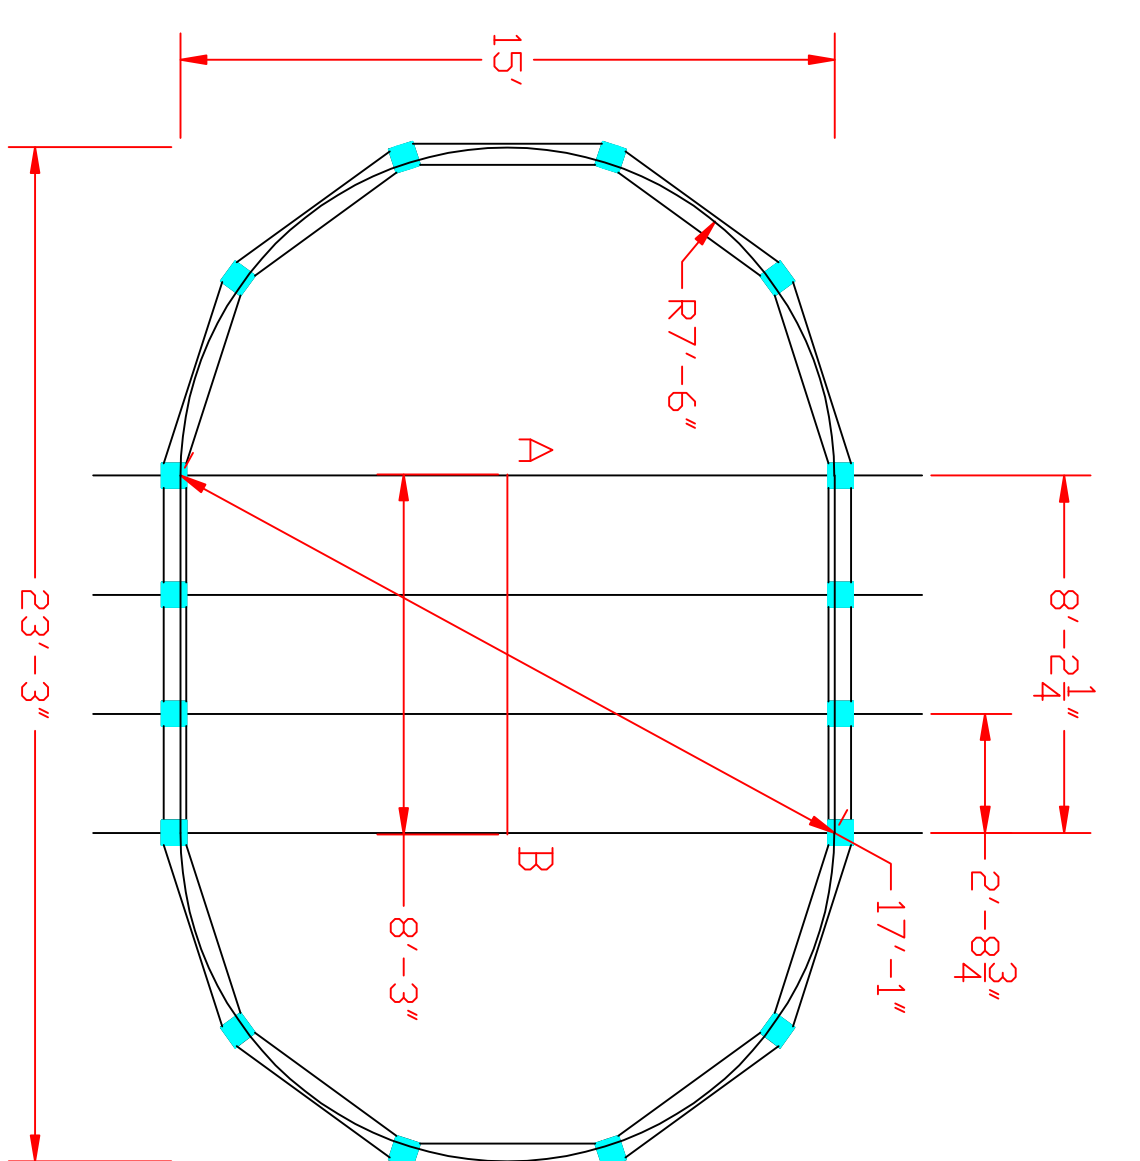

12775 Rue BRAULT

MIRABEL, QUEBEC, CANADA, J7J 0C4

TEL.: (450)973-1249 FAX: (450)973-8200

GRANDEURS DE PISCINE OVALE

OVAL POOL SIZES

DESSIN NO.: PERIMETRE OVAL CORNELIUS

TREVI 222
15x20 (15'0" x 19'8")
PERIMETER - 56'6"
AREA - 246.9 sq. ft.
CAPACITY - 6,700 GAL. (25,326L)

16x26 (15'11" x 26'6")
PERIMETER - 71'2"
AREA - 367.5 sq. ft.
CAPACITY - 9,950 GAL. (37,611L)

16x32 (15'11" x 32'0")
PERIMETER - 82'2"
AREA - 455.0 sq. ft.
CAPACITY - 12,300 GAL. (46,494L)

16x33 (17'10" x 32'10")
PERIMETER - 86'0"
AREA - 517.3 sq. ft.
CAPACITY - 14,000 GAL. (52,920L)

TREVI 222
16x44 (17'10" x 32'9")
PERIMETER - 85'11"
AREA - 516.4 sq. ft.
CAPACITY - 13,950 GAL. (52,731L)

17x38 (17'10" x 38'4")
PERIMETER - 97'0"
AREA - 615.4 sq. ft.
CAPACITY - 16,650 GAL. (62,937L)

TREVI 222
17x44 (17'10" x 38'2-1/2")
PERIMETER - 96'10"
AREA - 613.5 sq. ft.
CAPACITY - 16,600 GAL. (62,748L)

17x44 (17'10" x 43'10")
PERIMETER - 108'0"
AREA - 714 sq. ft.
CAPACITY - 19,300 GAL. (72,954L)

TREVI 222
18x44 (17'10" x 43'8-1/2")
PERIMETER - 107'10"
AREA - 711.8 sq. ft.
CAPACITY - 19,250 GAL. (72,769L)