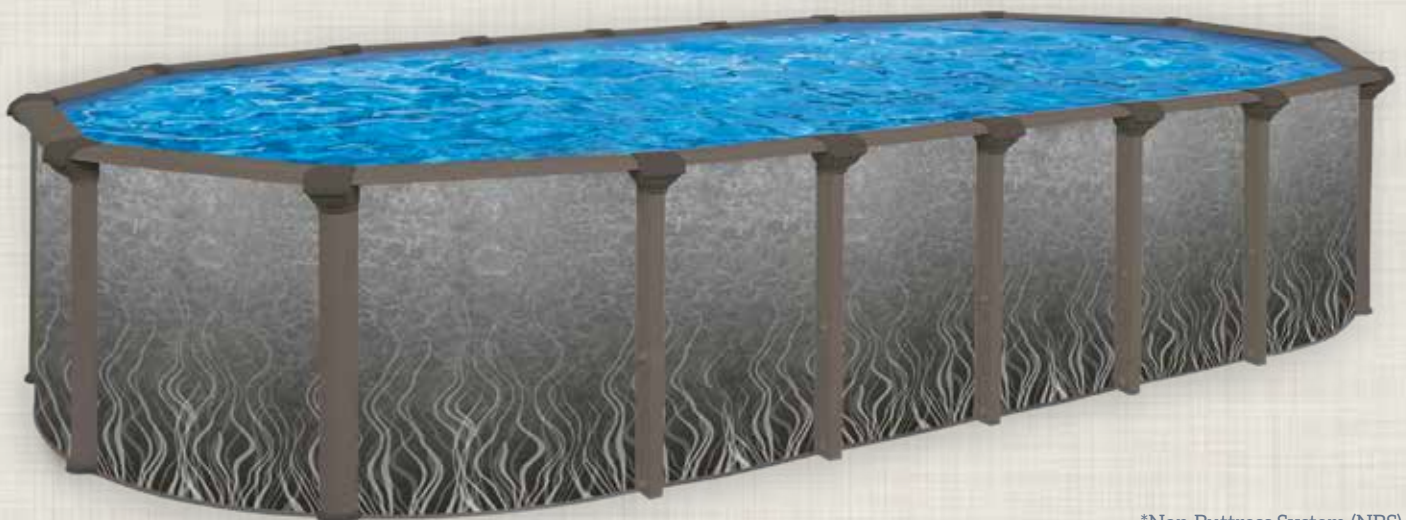

Like a Queen, The Victoria brings unique style, beauty and grace. The design inspired wall, color coordinated posts and top seat will complement any backyard. This pool is designed to whatever kids or Mother Nature can dish out. The 7" top seat and 6" steel posts with unique interlocking resin caps and resin foot collar gives the whole pool strength, support and style. Every Victoria pool is produced in North America and features a Vinyl Works deluxe liner, also manufactured in North America.

## Features:

- 52" Pool Height
- 7" Top Rail
- 6" Steel Posts protected with polymer paint and Krystal Kote®
- Weatherized Polymer Coated Heavy Gage Steel Wall
- Design Inspired Wall
- Interlocking Resin Caps and Foot Collar

### Round Pool 52"

Size/Feet  
 15' x 52"  
 18' x 52"  
 21' x 52"  
 24' x 52"  
 27' x 52"

### A-Brace Oval Pool 52"

Size/Feet  
 16' x 26' x 52"  
 18' x 33' x 52"

**Warranty**  
 3/25 Year Prorated

\*Non Buttress System (NBS) pools are special order only.

**CAUTION:** No Diving or Jumping. Above-ground pools are designed for swimming only.