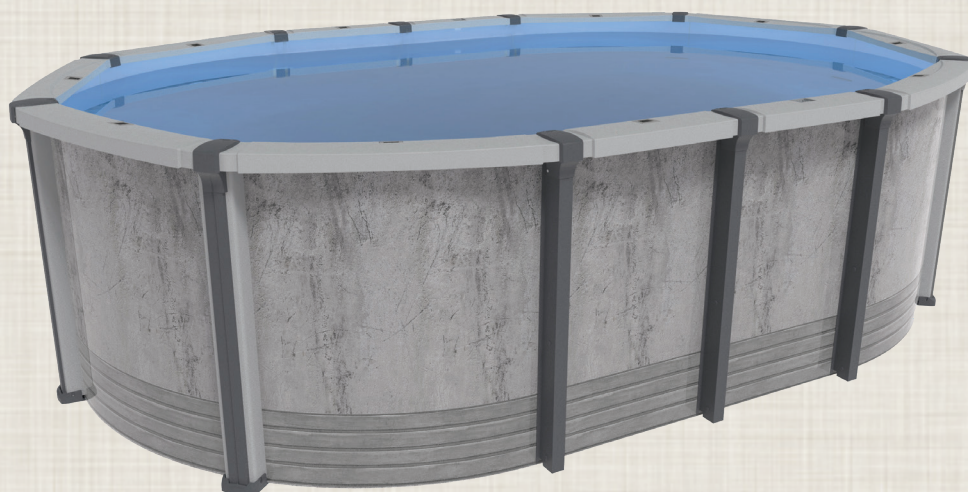

FEATURING A 52" WALL

THE CANYON

presented by:

the story...

Located in Baraga County, Michigan along the Sturgeon River flows the impressive and easy to visit Canyon Falls. Canyon Falls drops into a gorge that is quite interesting. The rock has broken along straight line faults, resulting in a very boxy canyon.

The Canyon Swimming Pool is aptly named because it also is truly impressive! It features an 8" resin top seat, two-toned resin uprights with unique interlocking two piece caps, and a color coordinated Gray Rock wall design. This pool is beautifully engineered, looks great and will provide a lifetime of maintenance free enjoyment for you and your family. Every Canyon Pool is produced in North America and features a Vinyl Works deluxe pool liner, also manufactured in North America.

THE CANYON

www.BlueCascadePools.com

Features:

- 52" Pool Height
- True Radius Pool
- Wireless Solar LED Light Option
- 8" Scratch Resistant Resin Top Rail
- 7" Two-toned Resin Uprights
- Resin Joint Plates and Foot Covers
- Gray Rock Wall Design
- Injected Resin Bottom Track with Integrated Lock System
- Round and Non-buttress Oval

SIZES & SPECIFICATIONS

Round Pool 52"

Size/Feet

10' x 52" *	21' x 52"
12' x 52" *	24' x 52"
15' x 52"	27' x 52"
18' x 52"	30' x 52"

Oval Pool 52"

Size/Feet

15' x 26' x 52"
18' x 33' x 52"
10' x 16' x 52" *
10' x 21' x 52" *
13' x 17' x 52" *
13' x 21' x 52" *
15' x 20' x 52" *
15' x 31' x 52" *
18' x 38' x 52" *
18' x 44' x 52" *