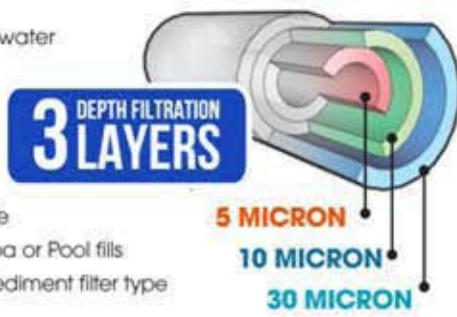

Jordan Hayes,
 Leisure Time Pools and Spas

INSTRUCTIONS

- Attach filter to the garden hose to fill up Pools or Spas
- After use, allow to dry and store away in dry place
- Replace filter element when filter begins to restrict water flow.

IMPERIAL PART # PLPPS100
SPA FILL (SEDIMENT) CARTRIDGE
LIST PRICE \$18.95 EA.

Melt-Spun Depth Filtration

Premium Quality, Disposable Sediment Filter Cartridge

PPS2100
 Disposable Sediment Filter
 Replaces Filbur FC-3128 Micro-Klean

Pleatco's PURE START 2100 Disposable Sediment Filter is a scientifically engineered cartridge that attaches to a garden hose and captures dirt particles filtering the water BEFORE it enters into a spa or pool.

- ✓ Premium quality, disposable sediment filter with hose adapter
- ✓ Attaches to the end of any garden hose
- ✓ Easier to balance chemicals from the start
- ✓ Removes solids from water. Reduces hard mineral deposits and extends filter life
- ✓ Engineered for higher dirt holding capacity & better flow rates to allow for faster Spa or Pool fills
- ✓ Superior Melt-spun technology that delivers greater performance than any other sediment filter type
- ✓ Rated at 30 - 40% better flow compared to competition
- ✓ Replaces Filbur FC-3128 Micro-Klean