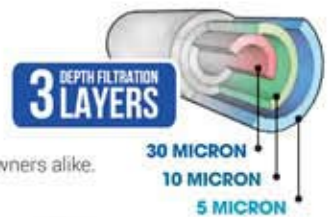

Pleatco PureStart® filters come in two sizes. The smaller PPS2100 filters up to 10,000 gallons of water and is ideal for spas and hot tubs, kiddie pools, above ground pools, swimming spas and topping off large pools. This is the ideal product that a customer themselves can use with ease.

The larger Pleatco PureStart PPS6120 filters up to 40,000 gallons of water is mainly used by service pros for filling large bodies of water from above ground pools to swimming spas, to in ground pools and sport facility pools. PureStart® filters are engineered to float in water so they do not damage the pool. Smooth curved end-caps prevent the brass end of the hose from resting against the pool finish. This allows the filter to safely rest in a pool without damaging the walls.

Pleatco PureStart® filters have the LARGEST surface area of depth filtration media providing:

- More flow through put (Faster Pool Fills)
- Higher Dirt holding capacity (Compared to competitors)
- Extremely long lasting product life
- Multiple Pool Fills

Extremely affordable and a superior replacement for other competitor products, the Pleatco PureStart® Pre-fill cartridges are perfect for both service pros and pool and spa owners alike.