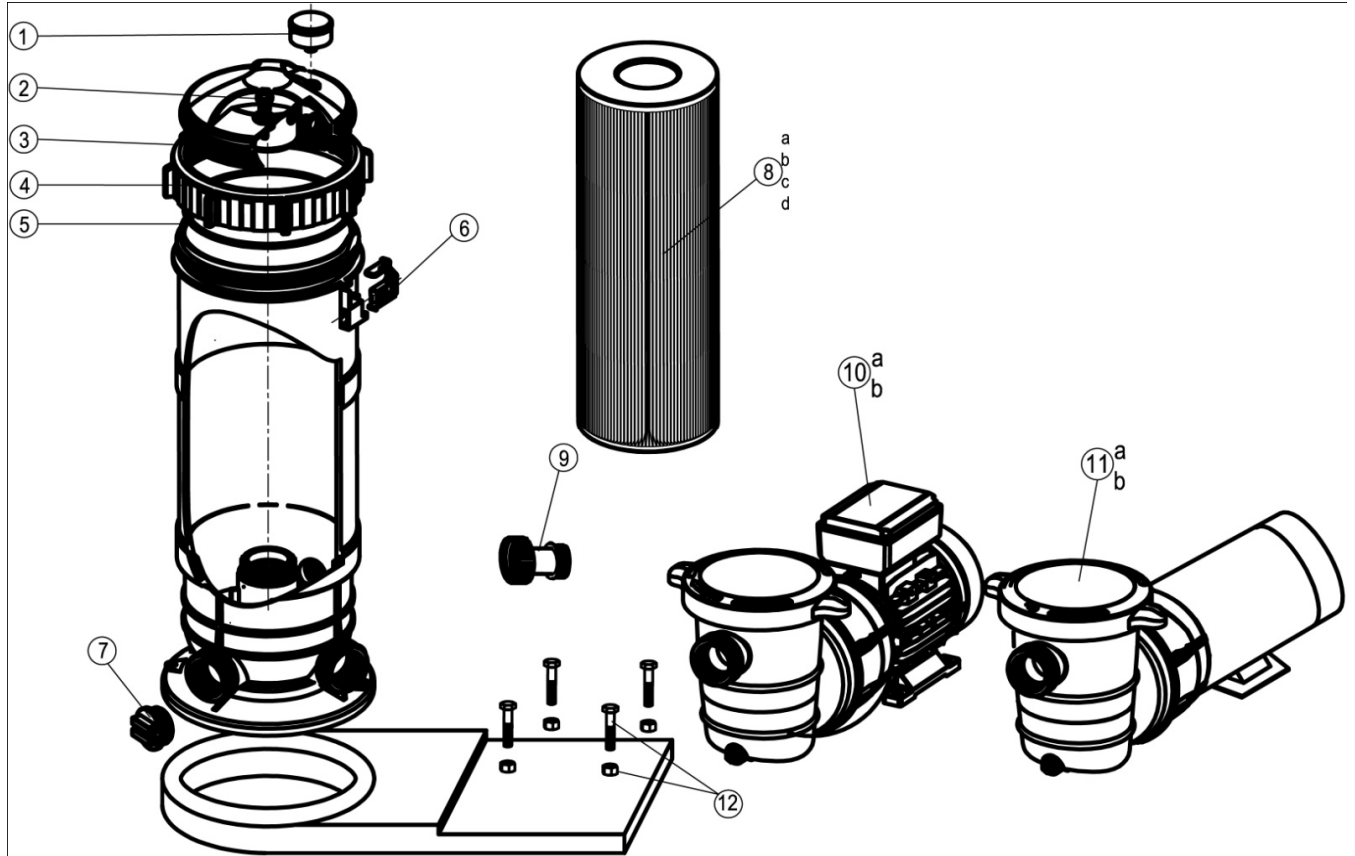

BC Spare Part List

Parts for product models: BC3110/BC3111/BC3112/BC3113/BC2310/BC2311/BC2312/BC2313

Ref. No.	Part No.	Description	Q'ty/Set	Unit Price $1.78(FO$1.78B Ningbo
1	97202	Pressure gauge	1	
2	8860100	Drain plug with gasket	1	$0.430.43
3	647311004	Seal cover	1	$0.43
4	647311001	Locking ring	1	$1.78$1.78$1.78$
5	65431045080	O-RING	1	$1.78$1.78$1.78
6	647311009	Locking ring latch	1	
7	91215	Plug w/o-ring 1 1/2"	1	
8a	65022001000	Cartridge element for BC3110	1	
8b	65022002000	Cartridge element for BC3111	1	
8c	65022003000	Cartridge element for BC3112	1	
8d	65022004000	Cartridge element for BC3113	1	
9	647211073	Adapter assembly	1	
10a	72527	0.5HP Pump for BC2110/BC2111/BC2112	1	
10b	72528	0.75HP Pump for BC2113	1	
11a	72728	0.75HP Pump for BC2310/BC2311/BC2312	1	
11b	72729	1HP Pump for BC2313	1	
12	647202775	Screw & nuts assembly (M8x35+M8)	4