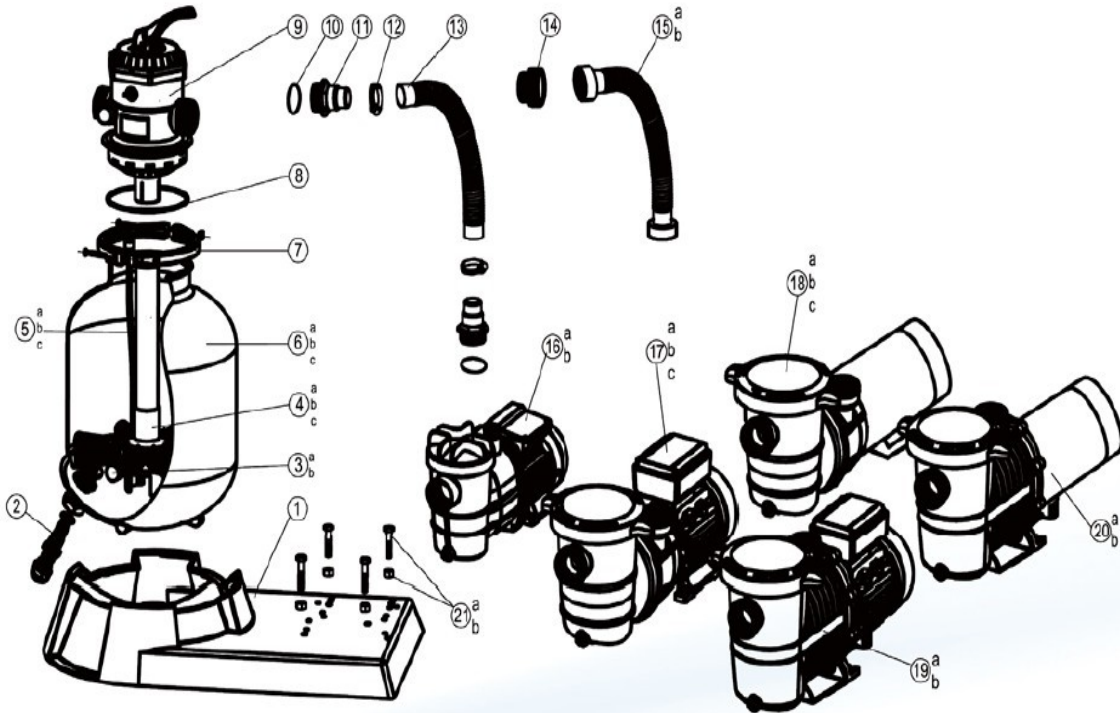

BC Spare Part List

Parts for sand filtration system models: BC2027/BC2028/BC2029/BC2229/BC2230/BC2041/BC2241/BC2042/BC2043/BC2242/BC2243

Ref. No.	Part No.	Description	Q'ty/Set	
1	647202701	sand filter support for BC3040/BC3050/BC3060	1	
2	647304073	Drain plug	1	
3a	647304017	Lateral for BC3040/BC3050	8	
3b	647306016	Lateral for BC3060	8	
4a	647304079	center pipe for BC3040	1	
4b	647305071	center pipe for BC3050	1	
4c	647306072	center pipe for BC3060	1	
5a	647304172	Air release assembly for BC3040	1	
5b	647305173	Air release assembly for BC3050	1	
5c	647306173	Air release assembly for BC3060	1	
6a	647304008	Filter tank for BC3040	1	
6b	647305008	Filter tank for BC3050	1	
6c	647306008	Filter tank for BC3060	1	
7	647304072	Flange clamp	1	
8	65431012080	O-ring	1	
9	647304071	6-way valve	1	
10	65431021080	O-ring	3	
11	647303014	Hose Adaptor	3