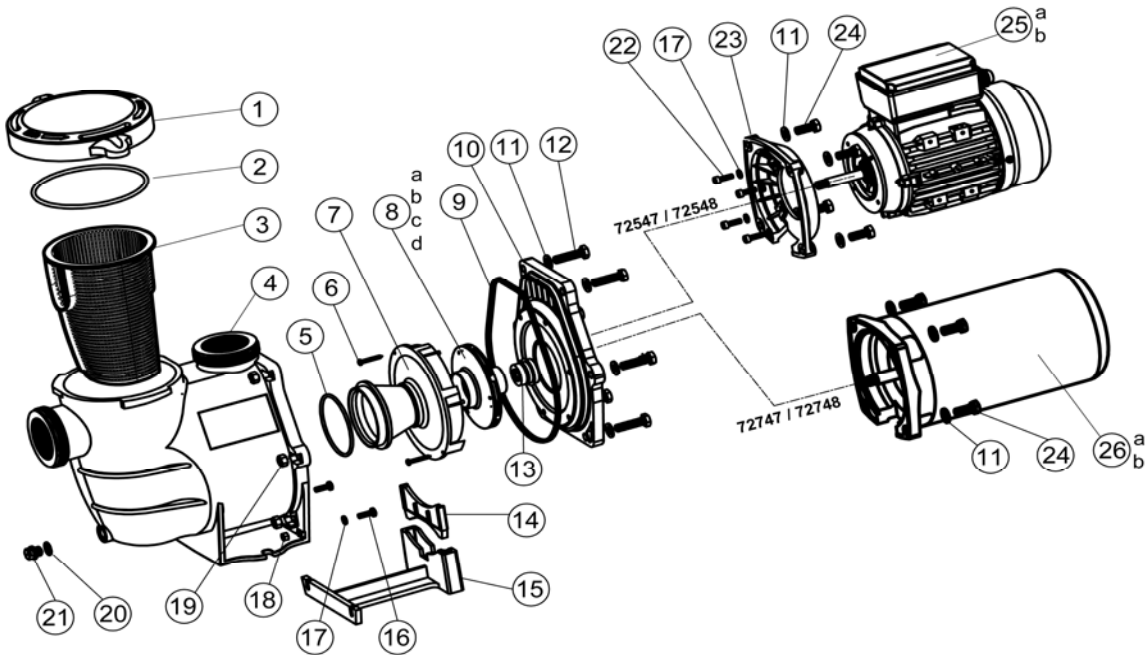

BC Spare Part List

Parts for pump models: BC2747/BC2748/BC2547/BC2548

Ref. No.	Part No.	Description	Q'ty/Set
1	647252772	Cover	1
2	65431042080	o-ring $\Phi 145 \times \Phi 5$	1
3	647252704	Basket	1
4	647254701	Pump housing	1
5	65431032080	o-ring $\Phi 85.32 \times \Phi 3.53$	1
6	65212025000	Screw ST4.2X38	2
7	647254703	Diffuser	1
8a	647254771	Impeller for BC2547	1
8b	647254871	Impeller for BC2548	1
8c	647274771	Impeller for BC2747	1
8d	647274871	Impeller for BC2748	1
9	65431074080	o-ring	1
10	647254702	Pump cover	1
11	65244015000	Gasket M10	10
12	65225003000	Screw 3/8-16*1 1/2 UNC	6
13	65028014000	Seal assembly	1
14	647254705	Supporting foot	1
15	647254704	Mounting foot	1
16	65224003000	Screw M6X20	2
17	65244016000	Gasket M6	2
18	65231002000	Nut M6	2
19	65232001000	Nut 3/8-16	6
20	65432002080	Gasket	1
21	88601007	Drain plug	1
22	65224003000	Screw M6*20	4
23	647254706	Motor flange	1
24	65221008000	Screw M10X25	4
25a	65023015000	1.0HP motor for BC2547	1
25b	65023016000	1.5HP motor for B2548	1
26a	65023022000	1.0HP motor for BC2747	1
26b	65023023000	1.5HP motor for BC2748	1