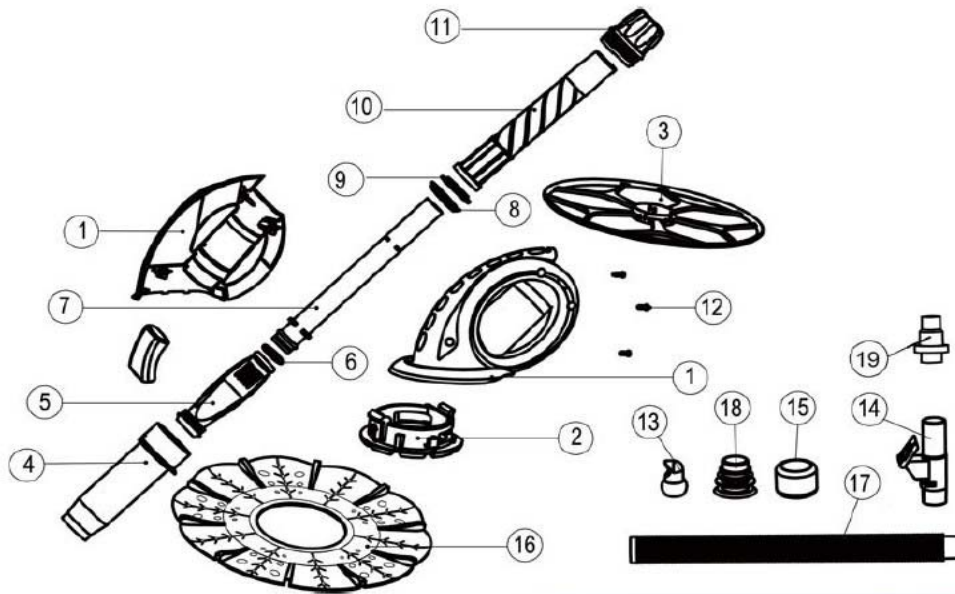

BC Spare Part List

Parts for automatic cleaner models: BC3240/BC3250

Ref. No.	Part No.	Description	Q ty/Set
1	647325072	Above balance assembly(only for 73250)	1
2	647325073	Roller bumper strap	1
3	647325024	Strap fixed support	1
4	647325012	Flapper	1
5	647325071	Flapper plate	1
6	647325013	Bottom cover	1
7	647325076	Plane shape assembly for 73240/73260	1
8	647325019	Pleated seal for 73250	1
9	647325020	Bottom plate	1
10	647325037	Pleated seal for 73240	1
11	647325036	Pleated seal for 73260	1
12	647325021	Eyeball diverter and outer ring	1
13	647325075	Automatic regulator valve	1
14	647325014	Dive float restrictor	1
15a	65748020001	Cleaner pipe for73240/73260	1
15b	65748020052	cleaner pipe for73250	1
16	647325074	Tee assembly for 73250	1
17	647325078	Tee assembly for 73240/73260	1
18	647325025	Hose weights	3
19	647325001	Hose cone	1
20	647325077	Hoses for cleaner 1m	10

BC Spare Part List

Parts for automatic cleaner models: BC3271/BC3272

Ref. No.	Part No.	Description	Q'ty/Set	Un (F)
1	47327171	Frame assembly	1	
2	47327105	footpad	1	
3	47327104	Wheel deflector	1	
4	47327106	Diaphragm chambei	1	
5	48930306	Aboveground cassette diaphragm	1	
6	48930313	Diaphragm retaining Ring	1	
7	48930304	Threded inner fxtension	1	
8	48930312	Anchor ring	1	
9	48930311	Gasket	1	
10	48930303	Cassrte piupe	1	
11	48930308	Hand nut	1	
12	5212006000	Screw ST4.2*12	3	
13	47325021	Eyeball diverter and outer ring	1	
14	647325075	Automatic regulator valve	1	
15	647325025	Hose weights	3	
16a	647327103	Pleated seal for BC3272	1	
16b	647325037	Pleated seal for BC3271	1	
17a	647325077	Hose for cleaner 1m for BC3271	10	
17b	647327271	Hose for cleaner 0.8m for BC3272	10	
18	47325001	Hose cone	1	
19	5758025933	Swivel adaptor	1	