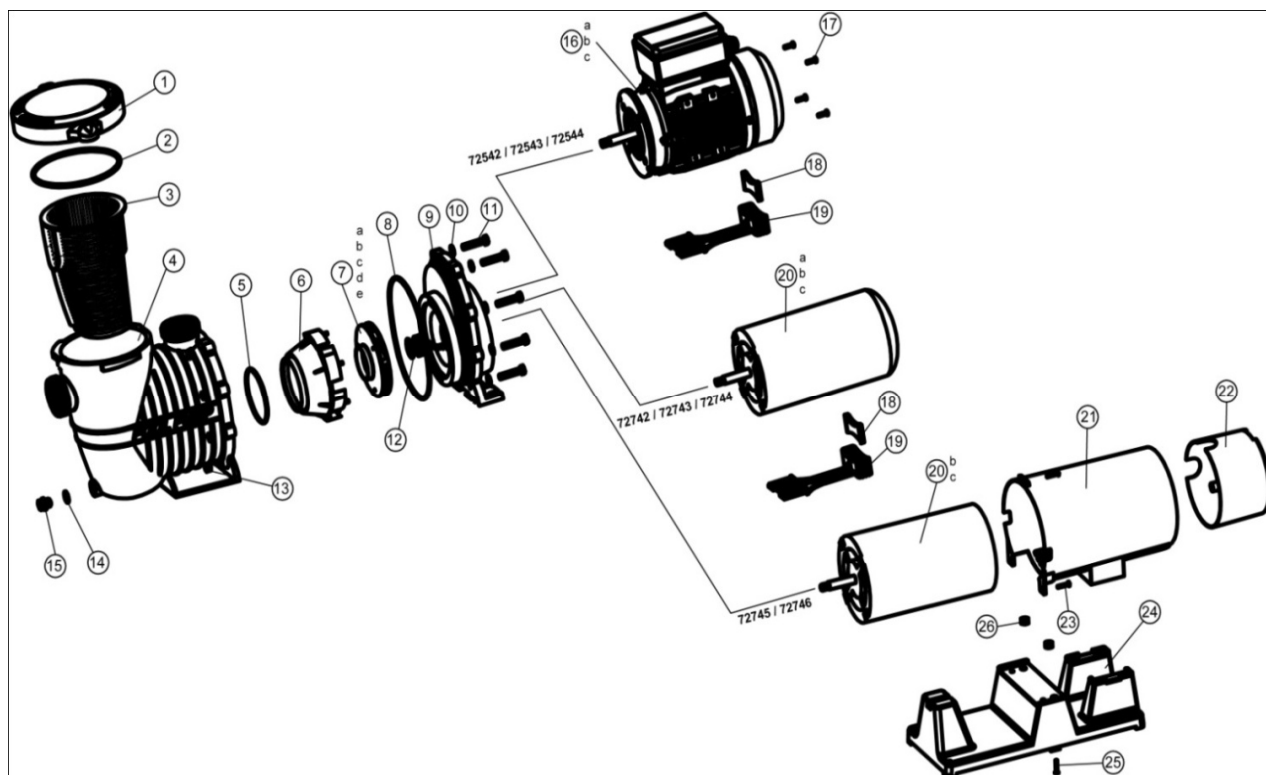

BC Spare Part List

Parts for pump models: BC2742/BC2743/BC2744/BC2745/BC2746

Ref. No.	Part No.	Description	Q'ty/Set
1	647252772	Cover	1
2	65431042080	o-ring	1
3	647252704	Basket	1
4	647254201	Pump housing	1
5	65431032080	o-ring	1
6	647254203	Diffuser	1
7a	647254271	Impeller for BC2542/BC2744	1
7b	647254371	Impeller for BC2543	1
7c	647254471	Impeller for BC2544	1
7d	647274271	Impeller for BC2742/BC2745	1
7e	647274371	Impeller for BC2743/BC2746	1
8	65431075080	o-ring	1
9	647254202	Pump cover	1
10	65244005000	gasket M8	8
11	65221009000	Screw M8X40	8
12	65028003000	Seal assembly	1
13	65231004000	Nut M8	8
14	65432002080	gasket	1
15	88601007	Drain plug	1
16a	65023002000	0.75HP motor for BC2542	1
16b	65023003000	1.0HP motor for BC2543	1
16c	65023004000	1.5HP motor for BC2544	1
17	65227002108	Screw P+8#-32*5/8 UNC	4
18	647254205	Supporting foot	1
19	647254204	Mounting foot	1
20a	65023019000	0.75HP motor for BC2742/BC2745	1
20b	65023020000	1.0HP motor for BC2743/BC2746	1
20c	65023021000	1.5HP motor for BC2744	1
21	647273202	Motor Housing	1
22	647273203	Motor End Cover	1
23	65212006000	Screw ST4.2X12	3
24	647273204	Elevated Mounting Base	1
25	65221011000	Screw M8X16	2
26	65231004000	Nut M8	2