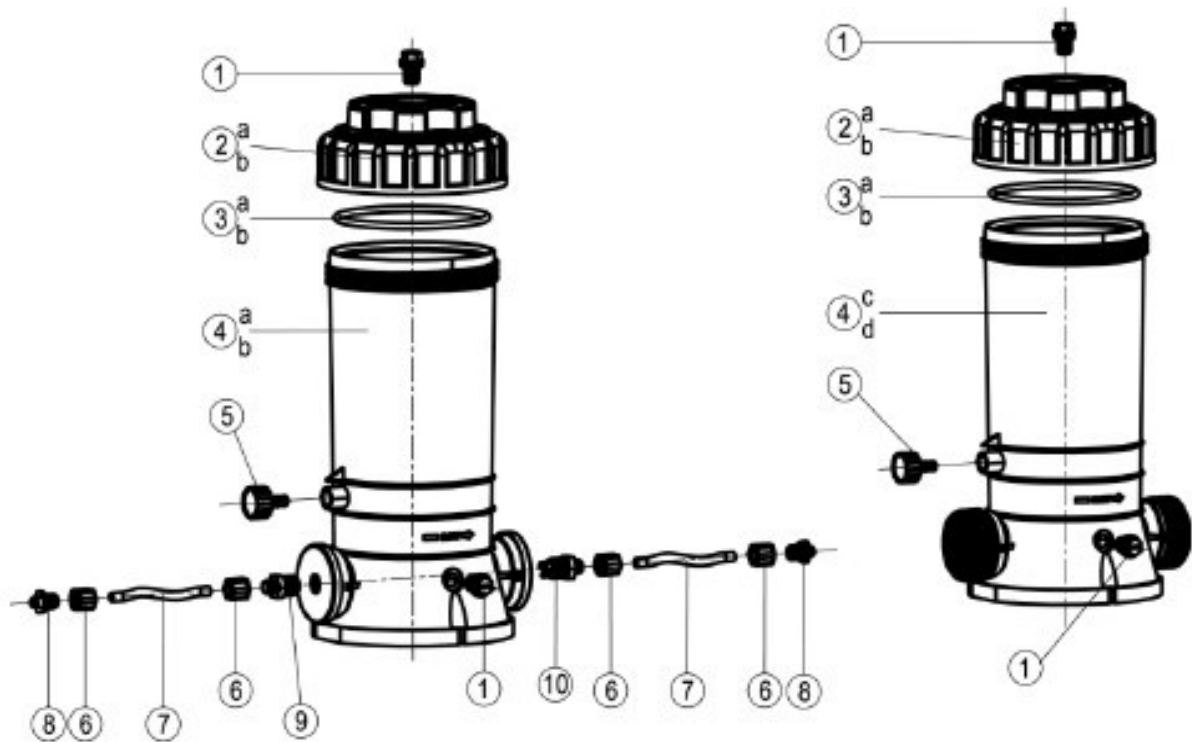

BC Spare Part List

Parts for product models: BC0166/BC0167/BC0168/BC0169

Ref. No.	Part No.	Description	Q'ty/Set	
1	88601004	Drain plug with gasket	1	
2a	647016703	Cover for BC0166/BC0167	1	
2b	647016872	Cover for BC0168/BC0169	1	
3a	65431033080	O-ring for BC0166/BC0167	1	
3b	65431036080	O-ring for BC0168/BC0169	1	
4a	647016671	Chorinator body (4lbs,off line) for BC0166	1	
4b	647016871	Chorinator body (9lbs,off line) for BC0168	1	
4c	647016771	Chorinator body (4lbs,off line) for BC0167	1	
4d	647016971	Chorinator body (9lbs,off line) for BC0169	1	
5	647016875	Control valve assemble	1	
6	647016806	Compression nuts	1	
7	65749011080	Plastic tubing	1	
8	647016805	Saddle fitting	2	
9	647016807	Inlet fitting adaptor	1	
10	647016873	Check valve assembly	1