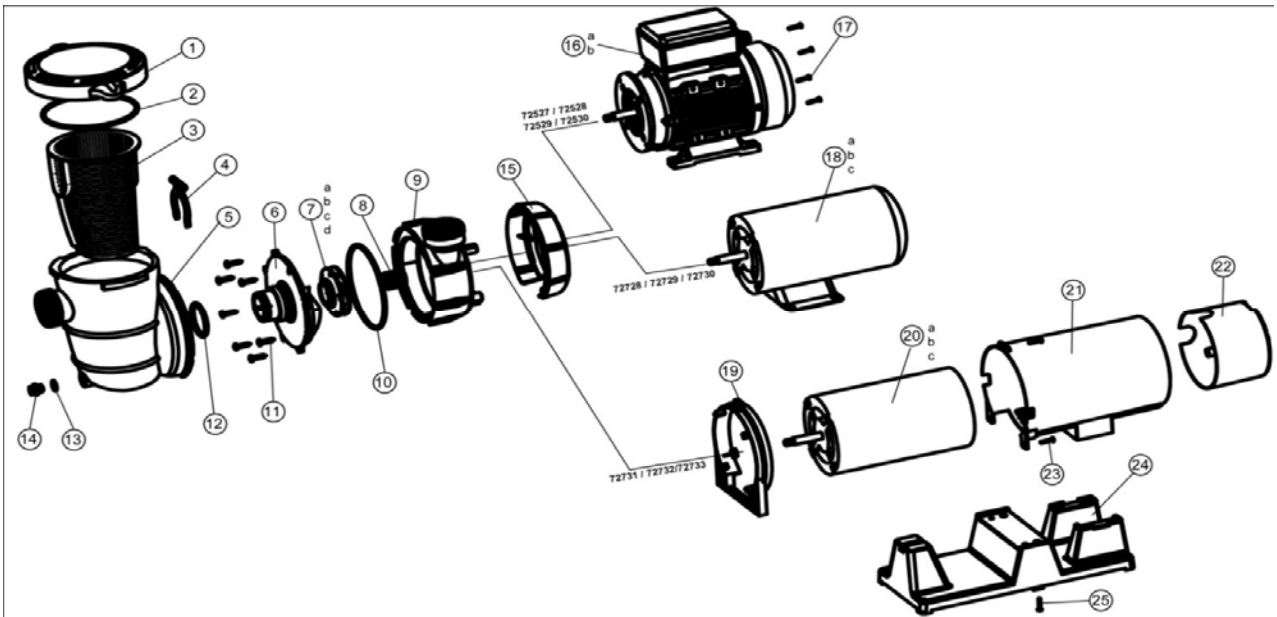

BC Spare Part List

Parts for pump models: BC2728/BC2729/BC2730/BC2731/BC2732/BC2733

Ref. No.	Part No.	Description	Q'ty/Set
1	647252772	Cover	1
2	65431042080	o-ring	1
3	647252704	Basket	1
4	647252705	Clip	1
5	647252703	Strainer housing	1
6	647252702	Pump cover	1
7a	647252771	Impeller for BC2527/BC2528/BC2730/BC2733	1
7b	647252971	Impeller for BC2529/BC2530	1
7c	647272871	Impeller for BC2728/BC2731	1
7d	647272971	Impeller for BC2729/BC2732	1
8	65028003000	Seal assembly	1
9	647252701	Pump housing	1
10	65431040080	o-ring	1
11	65212016000	Screw ST5.5X25	8
12	65431029080	O-ring	1
13	65432002080	gasket	1
14	88601007	Drain plug	1
15	647252708	Motor mounting plate	1
16a	65023001000	0.5HP motor for BC2527	1
16b	65023002000	0.75HP motor for BC2528	1
16c	65023003000	1.0HP motor for BC2529	1
16d	65023004000	1.5 HP motor for BC2530	1
17	65227002108	Screw P+8#-32*5/8 UNC	4
18a	65023005000	0.75HP motor for BC2728	1
18b	65023006000	1.0HP motor for BC2729	1
18c	65023007000	1.5 HP motor for BC2730	1
19	647273201	Motor mounting plate	1
20a	65023024000	0.75HP SPL motor for BC2731	1
20b	65023020000	1.0HP SPL motor for BC2732	1
20c	65023021000	1.5HP SPL motor for BC2733	1
21	647273202	Motor Housing	1
22	647273203	Motor End Cover	1
23	65212006000	Screw ST4.2X12	3
24	647273204	Elevated Mounting Base	1
25	65212032000	Screw ST5.5X18	2