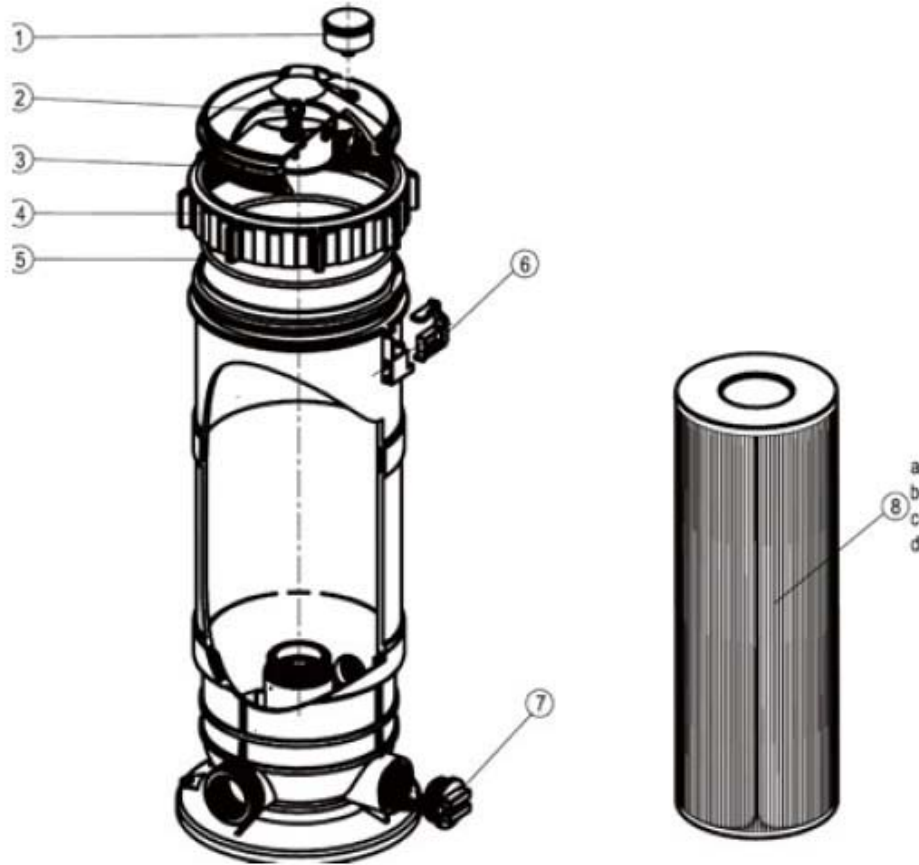

BC Spare Part List

Parts for product models: BC3110/BC3111/BC3112/BC3113

Ref. No.	Part No.	Description	Q'ty/Set	
1	97202	Pressure gauge	1	
2	88601004	Drain plug with gasket	1	
3	647311004	Seal cover	1	
4	647311001	Locking ring	1	
5	65431045080	O-RING	1	
6	647311009	Locking ring latch	1	
7	91215	Plug w/o-ring 1 1/2"	1	
8a	65022001000	Cartridge element for BC3110	1	
8b	65022002000	Cartridge element for BC3111	1	
8c	65022003000	Cartridge element for BC3112	1	
8d	65022004000	Cartridge element for BC3113	1