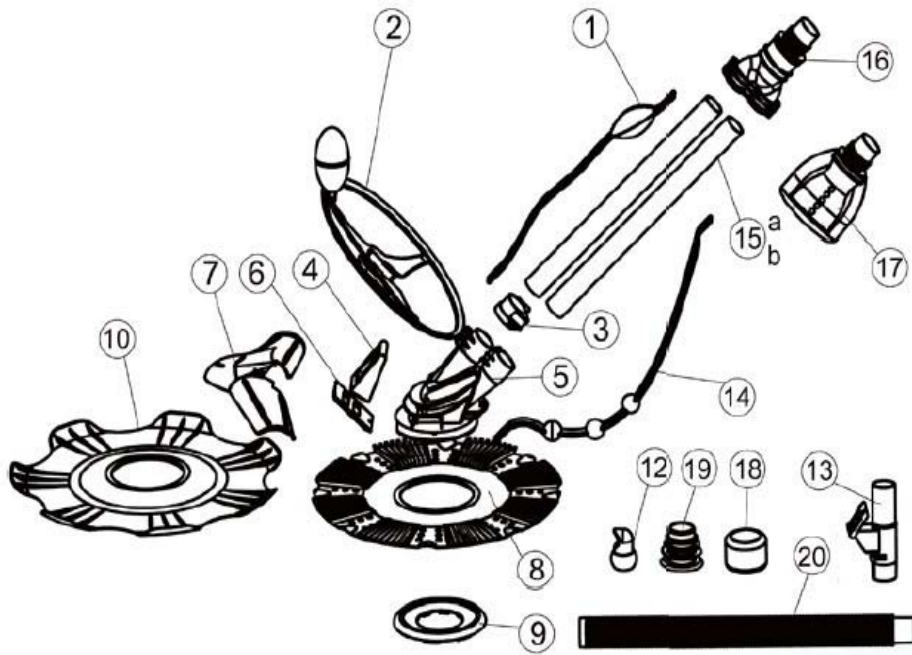

BC Spare Part List

Parts for automatic cleaner models: BC3240/BC3250

Ref. No.	Part No.	Description	Q ty/Set
1	647325072	Above balance assembly(only for 73250)	1
2	647325073	Roller bumper strap	1
3	647325024	Strap fixed support	1
4	647325012	Flapper	1
5	647325071	Flapper plate	1
6	647325013	Bottom cover	1
7	647325076	Plane shape assembly for 73240/73260	1
8	647325019	Pleated seal for 73250	1
9	647325020	Bottom plate	1
10	647325037	Pleated seal for 73240	1
11	647325036	Pleated seal for 73260	1
12	647325021	Eyeball diverter and outer ring	1
13	647325075	Automatic regulator valve	1
14	647325014	Dive float restrictor	1
15a	65748020001	Cleaner pipe for73240/73260	1
15b	65748020052	cleaner pipe for73250	1
16	647325074	Tee assembly for 73250	1
17	647325078	Tee assembly for 73240/73260	1
18	647325025	Hose weights	3
19	647325001	Hose cone	1
20	647325077	Hoses for cleaner 1m	10

BC Spare Part List

Parts for automatic cleaner models: BC3271/BC3272

Ref. No.	Part No.	Description	Q'ty/Set	Un (F)
1	47327171	Frame assembly	1	
2	47327105	footpad	1	
3	47327104	Wheel deflector	1	
4	47327106	Diaphragm chambei	1	
5	48930306	Aboveground cassette diaphragm	1	
6	48930313	Diaphragm retaining Ring	1	
7	48930304	Threded inner fxtension	1	
8	48930312	Anchor ring	1	
9	48930311	Gasket	1	
10	48930303	Cassrte piupe	1	
11	48930308	Hand nut	1	
12	5212006000	Screw ST4.2*12	3	
13	47325021	Eyeball diverter and outer ring	1	
14	647325075	Automatic regulator valve	1	
15	647325025	Hose weights	3	
16a	647327103	Pleated seal for BC3272	1	
16b	647325037	Pleated seal for BC3271	1	
17a	647325077	Hose for cleaner 1m for BC3271	10	
17b	647327271	Hose for cleaner 0.8m for BC3272	10	
18	47325001	Hose cone	1	
19	5758025933	Swivel adaptor	1	