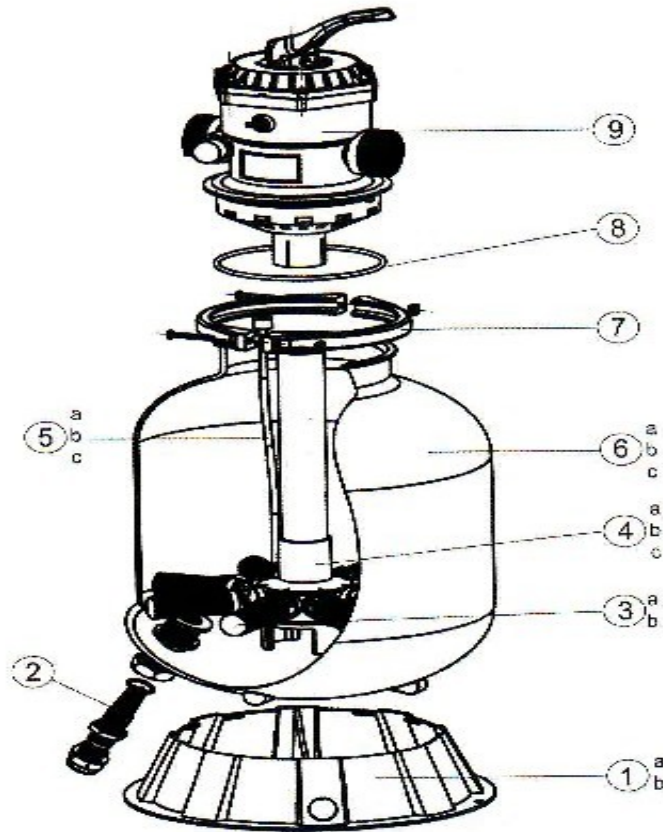

BC Spare Part List

Parts for sand filter models: BC3040/BC3050/BC3060

Ref. No.	Part No.	Description	Q'ty/Set	
1a	647304009	Sand filter support for BC3040	1	
1b	647305009	Sand filter support for BC3050/BC3060	1	
2	647304073	Drain plug	1	
3a	647304017	Lateral for BC3040/BC3050	8	
3b	647306016	Later for BC3060	8	
4a	647304079	Central pipe for BC3040	1	
4b	647305071	Central pipe for BC3050	1	
4c	647306072	Central pipe for BC3060	1	
5a	647304172	Air release assembly for BC3040	1	
5b	647305173	Air release assembly for BC3050	1	
5c	647306173	Air release assembly for BC3060	1	
6a	647304008	Filter tank for BC3040	1	
6b	647305008	Filter tank for BC3050	1	
6c	647306008	Filter tank for BC3060	1	
7	647304072	Flange clamp	1	
8	65431012080	O-ring	1	
9	647304071	6-way valve	1