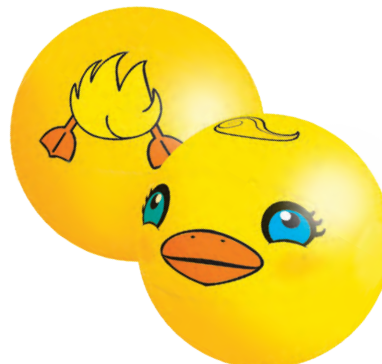

- Size: 24" Diameter, deflated
- Gauge: 7.2g (0.18mm)
- Age: 8+ Years
- Case Pack – 36

81116
16" Play Ball

- Size: 16" Diameter, deflated
- Gauge: 7.2g (0.18mm)
- Age: 6+ Years
- Case Pack – 36

81246
24" American Stars Play Ball

- A colorful, spirited choice for water fun
- Color: Multi
- Package: Polybag with insert
- Size: 24" Diameter, deflated
- Gauge: 6g (0.15mm)
- Age: 6+ Years
- Case Pack – 24

View the entire American Stars Collection on page 49

88632
NBA Play Ball

- Traditional 6-panel beach ball
- Color: Red / White / Blue
- Package: Polybag with insert
- Size: 24" Diameter, deflated
- Gauge: 7.2g (0.18mm)
- Age: 6+ Years
- Case Pack – 12

View the entire NBA Collection on page 52-53

81122
24" Duck Play Ball

- Head and tail on 1 ball!
- Traditional 6 panel beach ball
- Color: Yellow
- Package: Polybag with insert
- Size: 24" Diameter, deflated
- Gauge: 7.2g (0.18mm)
- Age: 6+ Years
- Case Pack – 12