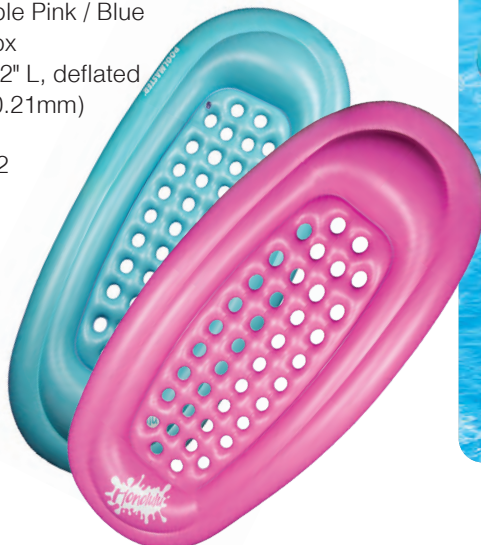

Honolulu Mattress

- Oval-shape design features two reversible colors
- Mattress center sits lower than perimeter
- 40 built-in water holes provide cooling comfort
- Elevated pillow and foot rest built into construction
- Color: Reversible Pink / Blue
- Packaging: Box
- Size: 41" W x 72" L, deflated
- Gauge: 8.4g (0.21mm)
- Age: Adult
- Case Pack – 12