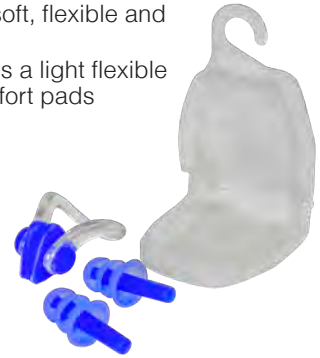

Silicone Nose Clip / Ear Plug Set

- Silicone ear plugs are soft, flexible and mold to inner ear
- Nose clip frame features a light flexible bend with Silicone comfort pads
- Set includes case
- Color: Blue
- Package: Blister Card
- Size: 1.5" W x 3.25" L x .5" H (Case)
- Age: 15+
- Case Pack – 24