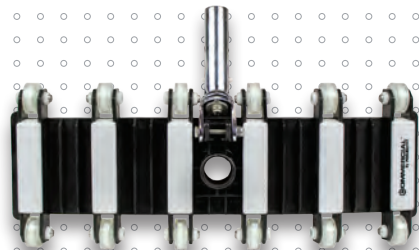

Heavy-duty materials designed with high-performance functionality for service professionals demanding long-lasting investment tools.

27250