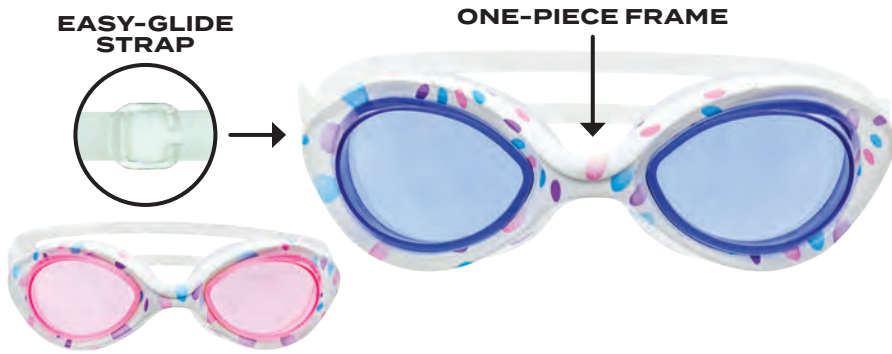

94006

Designer Sport Goggles

- Wide-angle lens for enhanced field of vision
- Tinted lens for enhanced visibility for indoor / outdoor swimming
- UV protected / Anti-fog lens
- One-piece frame
- SILICONE eye gaskets and split strap for durability and a comfortable seal
- Adjustable buckle
- Color: Polka Dot Assorted: Blue, Pink

FASHION DESIGN WITH A PURPOSE

94007

Reflector Sport Goggles

- Wide-angle curved lens for enhanced field of vision
- Mirror lens for enhanced visibility
- UV protected / Anti-fog lens
- One-piece frame with flexible nose bridge
- SILICONE eye gaskets and strap for durability and a comfortable seal
- PRESS-LEVER Easy-glide buckle for rapid fit
- Color: Assorted: Blue, Black