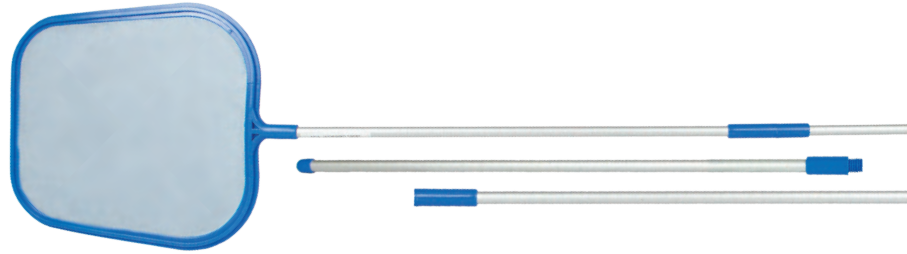

ESSENTIAL 

21197 Leaf Skimmer with 8' Telescopic Pole - Insert with Shrink Wrap

- Molded mar-proof polyethylene frame with scoop-front feature
- Mounted on 2-piece telescopic pole – extends from 4' to 8'
- 1¼" diameter anodized ridged aluminum pole
- Polypropylene handle with hanghole
- Durable nylon mesh net
- Case Pack – 12

ESSENTIAL 

18207 Leaf Skimmer with 4' 2-Piece Pole

- Molded mar-proof polypropylene frame and handle
- Mounted on 2-piece ½" aluminum pole
- Durable mesh net
- Case Pack – 12

ESSENTIAL 

21156  Small Pool & Spa Skimmer with 2-Piece Adjustable Pole - Insert with Shrink Wrap