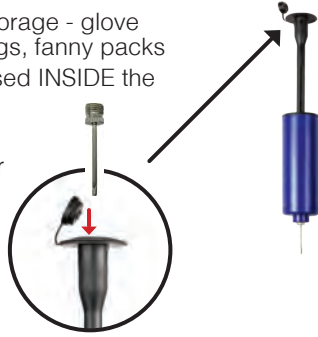

72681

6" Mini Hand Pump

- On-the-go size for compact storage - glove compartments, sport / tote bags, fanny packs
- INCLUDES pump needle housed INSIDE the handle with easy-open cap
- Color: Blue
- Package: Polybag with header
- Size: 6" L
- Case Pack: 24