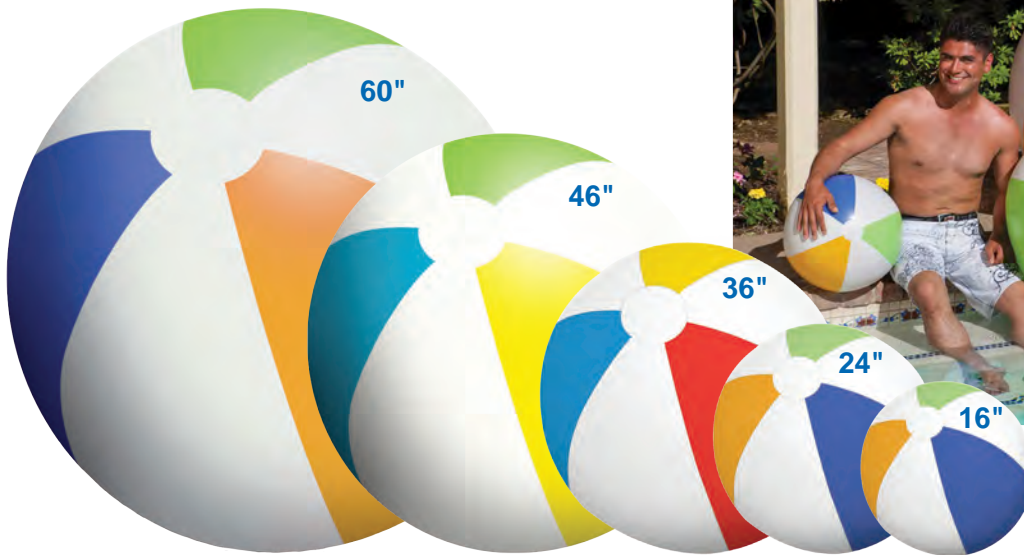

**87420
Islander Two Person Boat**

- Comfy, rugged boat
- Great for pools or protected beach areas
- Durable oar locks (oars not included)
- Perimeter rope
- Color: Orange
- Package: Box
- Size: 45" W x 75" L, deflated
- Gauge: 16g (0.40mm)
- Age: 8+ Years
- Case Pack – 4

- Traditional 6 panel beach ball
- Color: Multi
- Package: Polybag with insert

81178
60" Giant Play Ball

- Size: 60" Diameter, deflated
- Gauge: 9.6g (0.24mm)
- Age: 8+ Years
- Case Pack – 12

81146
46" Play Ball