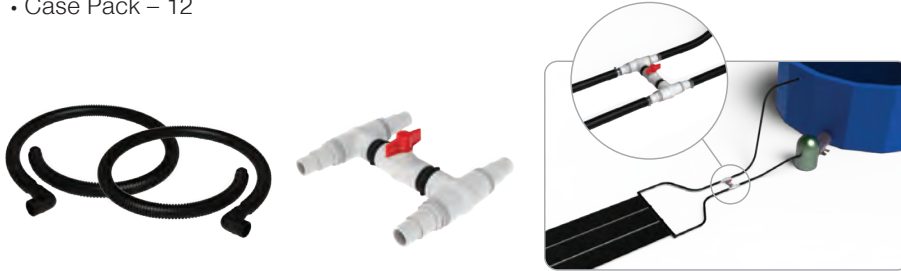

59012

Solar Panels Accessory Kit - Box

- For use with above-ground pool solar heating panels
- Regulator valve for easy control of cold and warm water flow
- Easy to assemble
- Size: 5' L x 1 1/4" Diameter
- Kit includes: (2) 1 1/4" connector hoses, (4) stainless steel clamps, (1) regulator valve, (1) water controller and (2) hose reducers
- Case Pack – 12