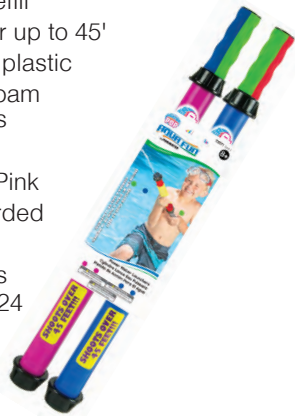

Water Pop Dual Pack Power Water Launchers - Display

24"

- Quick-draw refill
- Projects water up to 45'
- Rugged ABS plastic
- Deluxe EVA foam grips/ handles
- 24ct. Display
- Color: Blue / Pink
- Package: Carded
- Size: 24" L
- Age: 8+ Years
- Case Pack – 24

24"