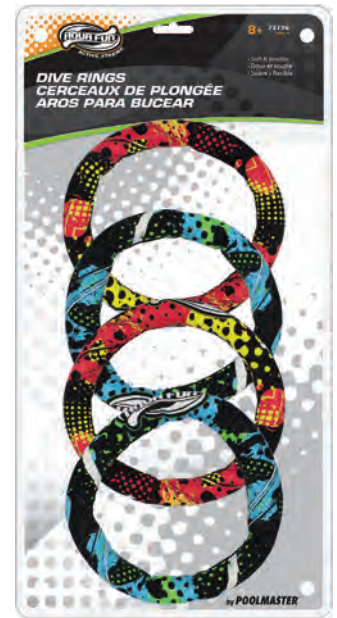

72756
Active Xtreme Dive Rings

- Water resistant, flexible rings
- Perfectly weighted for underwater retrieval
- Set of 4
- Color: (2) Blue / Green, (2) Red / Yellow
- Package: Clam Shell
- Size: 7.5" Diameter
- Age: 8+ Years
- Case Pack – 6