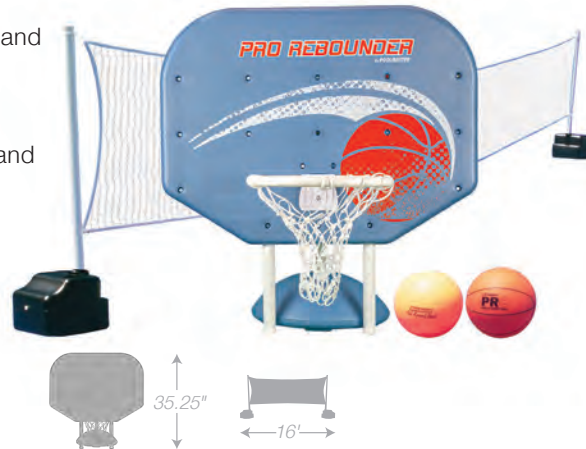

Pro Rebounder Poolside Basketball / Volleyball Game Combo

- All-weather hard-body backboard
- Polyform bases can be filled with water or sand
- Hand-woven polyethylene net
- 14" PVC hoop and PVC supports
- Set includes: basketball game, Classic Pro game ball, net, poles, pole support bases, and deluxe water volleyball with inflating needle
- Volleyball net extends over 38' with ties
- Color: Blue
- Package: Box
- Size (volleyball game): 16' W x 2.5' H
- Size (basketball game): 34" W x 35.25" H x 32.5" D; Backboard size: 34" W x 25.5" H
- Age: 15+ Years
- Case Pack – 1