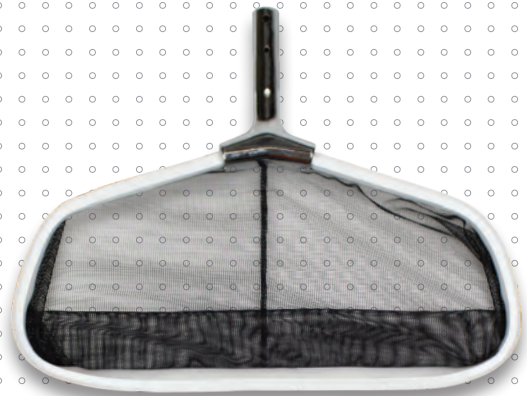

Heavy-duty materials designed with high-performance functionality for service professionals demanding long-lasting investment tools.

21184