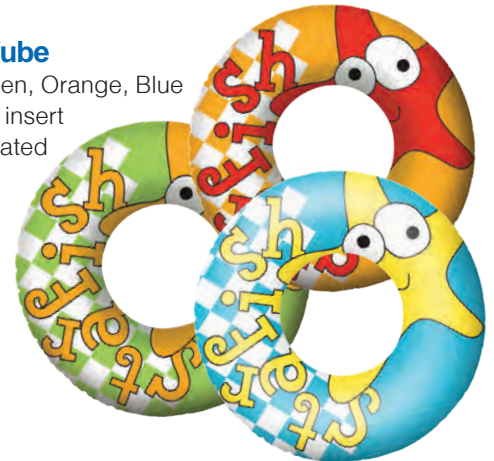

81261

Under the Sea 24" Tube

- Color: 3 Assorted - Green, Orange, Blue
- Package: Polybag with insert
- Size: 24" Diameter, deflated
- Gauge: 8g (0.20mm)
- Age: 6+ Years
- Case Pack - 36