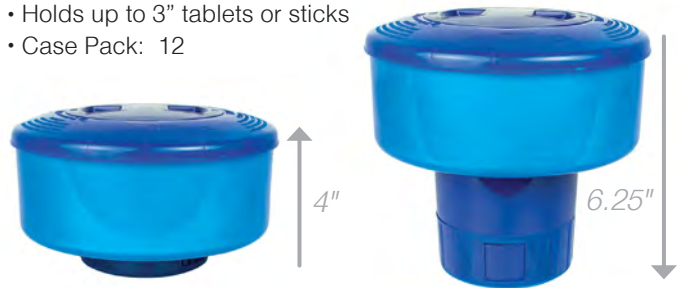

- Space-saving size – collapses down to 4" H
- 7" D translucent non-corrosive body with adjustable chlorinating-control ring
- Balanced buoyancy
- Push-tab lock
- Holds up to 3" tablets or sticks
- Case Pack: 12