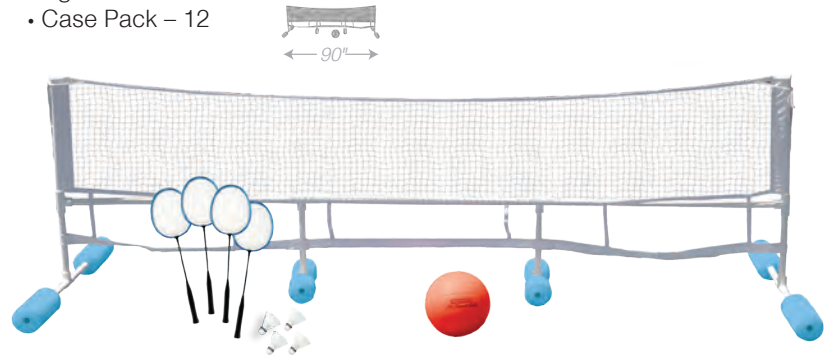

Easy Storage!

72708 Super Combo Water Volleyball / Badminton Game

- Non-corrosive PVC tubing
- Polyfoam floats
- Heavy-duty nylon netting
- Set includes: deluxe water volleyball with inflating needle, 4 metal badminton rackets and 2 birdies
- Color: White
- Package: Box
- Size: 90" W x 21" H x 24" D
- Age: 8+ Years
- Case Pack – 12