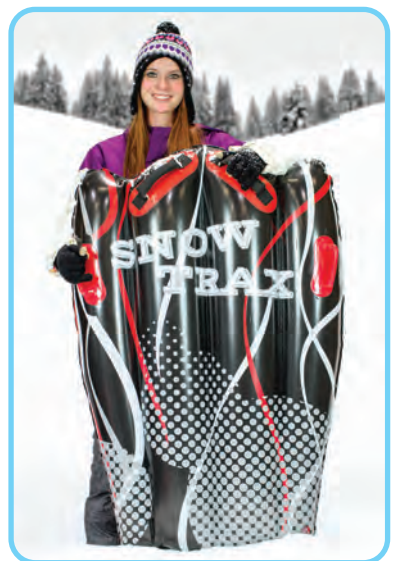

87103 Snow Trax

- Features K80 additive for cold-resistance
- Four-channel slick-speed design features four acceleration-treads in heavy-duty PVC
- Constructed in extra-strength 16g vinyl for rough snow play
- Two permanently bonded handles in PVC for side gripping
- Two permanently bonded handles in rugged nylon material for front gripping
- Color: Black
- Package: Box
- Size: 35" W x 47.5" L, deflated
- Gauge: 16g (0.40mm)
- Age: 8+ Years
- Case Pack – 6