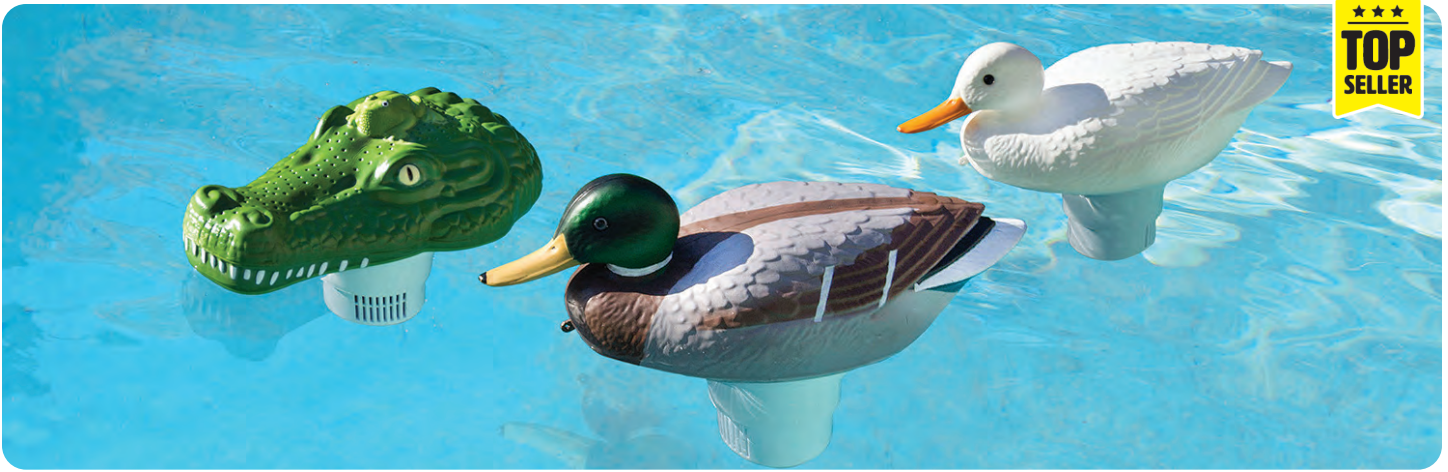

- Non-corrosive ABS
- Easy-fill opening
- Adjustable regulating ring
- Holds up to 3" tablets
- Case Pack – 12

32124

32126

32140

32123

32141

32129

**32130
Mallard Chlorine Dispenser**