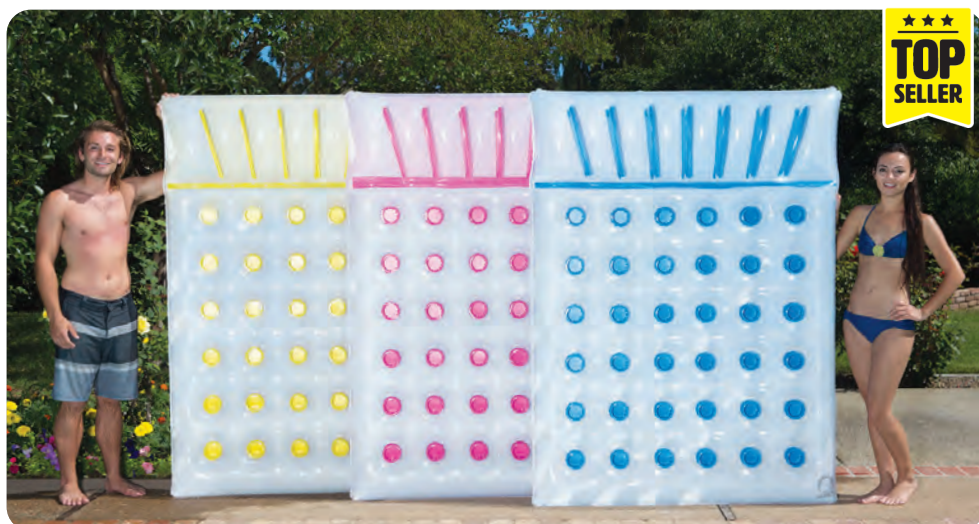

83390

Double French Pocket Mattress

- French pocket construction with 36 bright tufted pockets
- Full-width integrated pillow design
- Spacious enough for 2 adults
- Clear top with a white bottom
- Color: 3 Assorted - Blue, Pink, Yellow
- Package: Box
- Size: 56" W x 78" L, deflated
- Gauge: 14g (0.35mm)
- Age: Adult
- Case Pack – 6