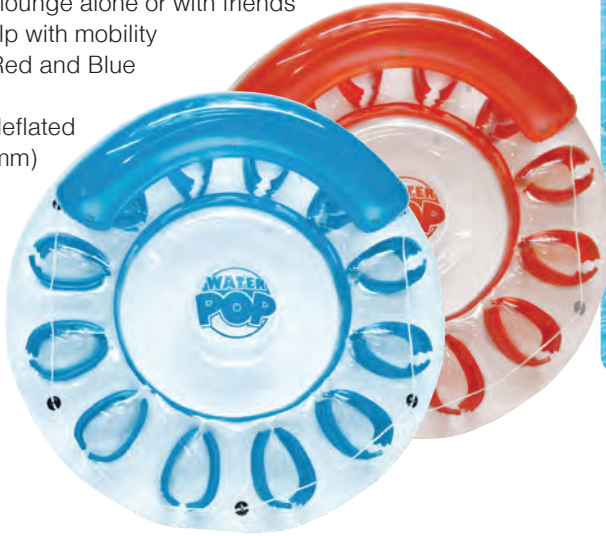

83662

Water Pop Island

- Floating island with back rest for added comfort
- Offers extra room to lounge alone or with friends
- Perimeter rope to help with mobility
- Color: 2 Assorted - Red and Blue
- Package: Box
- Size: 72" Diameter, deflated
- Gauge: 12.8g (0.32mm)
- Age: Adult
- Case Pack – 3