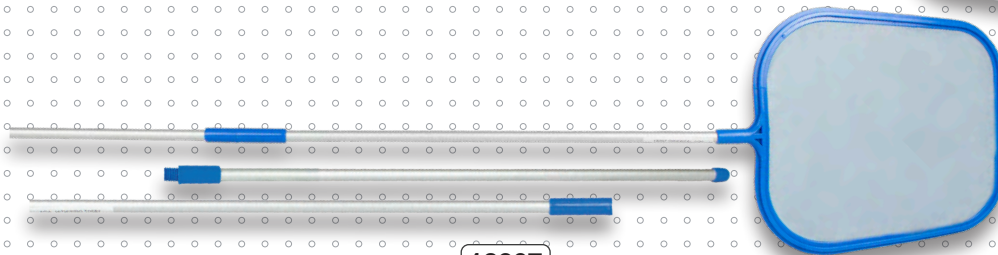

21197

18207