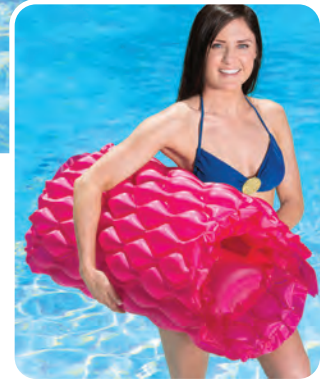

83109

Roll 'N' Go Mattress

- Wave-design construction allows for easy roll 'n' go convenience
- Full-width pillow
- Color: 2 Assorted - Pink and Blue
- Package: Box
- Size: 33" W x 85" L, deflated
- Gauge: 10g (0.25mm)
- Age: Adult
- Case Pack – 12

83320

Suntanner Mattress

- Wide, contoured body with X-beam construction
- Soft 5-chamber mattress with a raised pillow
- Color: 3 Assorted - Yellow, Pink, Blue
- Package: Box
- Size: 44" W x 74.5" L, deflated
- Gauge: 10g (0.25mm)
- Age: Adult
- Case Pack – 6