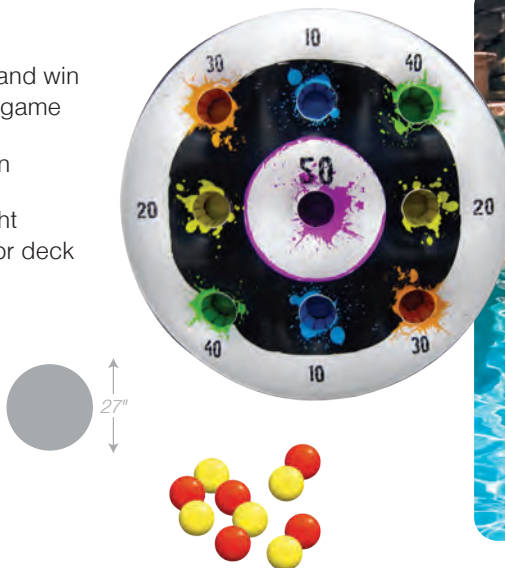

86193 Toss 'N' Splash

- Score the most points and win
- Set includes a floating game and ten game balls
- 9 pockets, each with an assigned point value
- Versatile and lightweight
- Fun for the pool, lawn or deck
- Color: Multi
- Package: Box
- Size: 27" Diameter
- Gauge: 10g (0.25mm)
- Age: 8+ Years
- Case Pack – 6