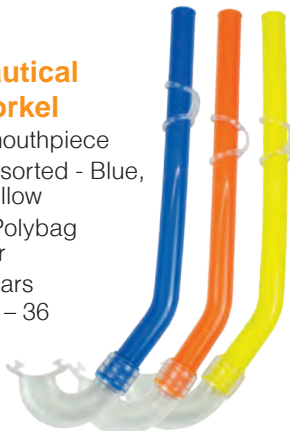

WIDE VISION TWIN LENS

DRY TOP

PUSH-BUTTON BUCKLE

PURGE VALVE

92113

Junior Nautical Swim Snorkel

- Soft PVC mouthpiece
- Color: 3 Assorted - Blue, Orange, Yellow
- Package: Polybag with header
- Age: 6+ Years
- Case Pack – 36