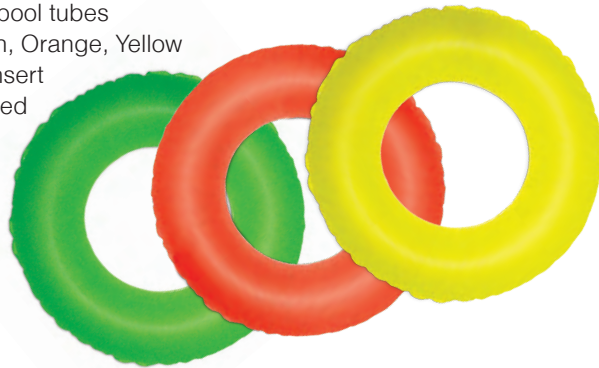

87130

35" Swim Tube

- Bright assortment of fun pool tubes
- Color: 3 Assorted - Green, Orange, Yellow
- Package: Polybag with insert
- Size: 35" Diameter, deflated
- Gauge: 8g (0.20mm)
- Age: 8+ Years
- Case Pack – 24