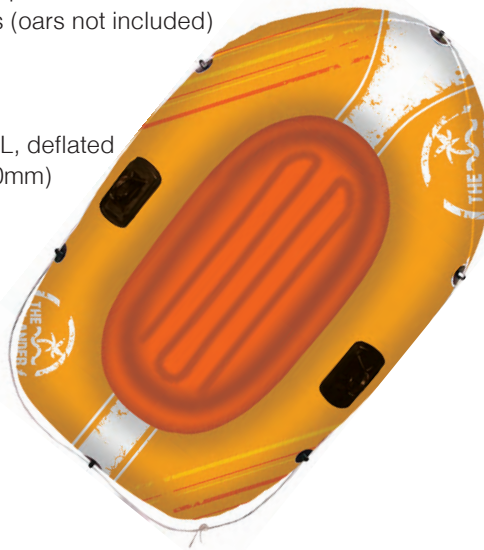

**87420
Islander Two Person Boat**

- Comfy, rugged boat
- Great for pools or protected beach areas
- Durable oar locks (oars not included)
- Perimeter rope
- Color: Orange
- Package: Box
- Size: 45" W x 75" L, deflated
- Gauge: 16g (0.40mm)
- Age: 8+ Years
- Case Pack – 4