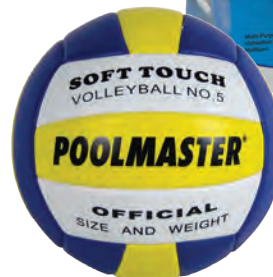

Multi-Purpose Ball

- Machine stitched
- Soft-touch vinyl
- Color: Yellow / White / Blue
- Size: 8" Diameter
- Age: 8+ Years

72689 • Package: Box

• Case Pack – 6

72643 • Package: Bulk

• Case Pack – 12