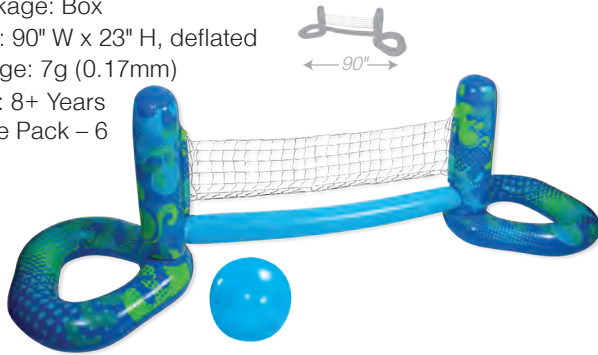

86196

Volleyball Game

- Inflatable posts with wide base support
- Integrated 44" net
- Inflatable 11" volleyball included
- Color: Blue / Green
- Package: Box
- Size: 90" W x 23" H, deflated
- Gauge: 7g (0.17mm)
- Age: 8+ Years
- Case Pack – 6