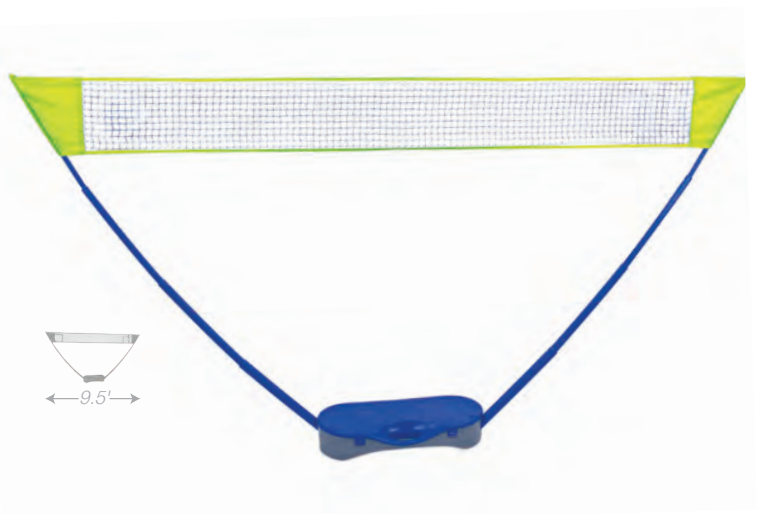

72721
Badminton Pop-Up Game

- Portable on-the-go game set
- Quick set up right out of the case for use on any flat-surface
- Comes in durable carry case and includes: 1 net, 2 telescopic poles, 4 deluxe rackets and 4 birdies
- PVC handles provide stay-put gripping
- Color: Green / Blue
- Package: Carry Case
- Total size: 9.5' W x 5' H
- Carry case size: 27.75" W x 11.75" H x 5" D
- Age: 14+ Years
- Case Pack – 3