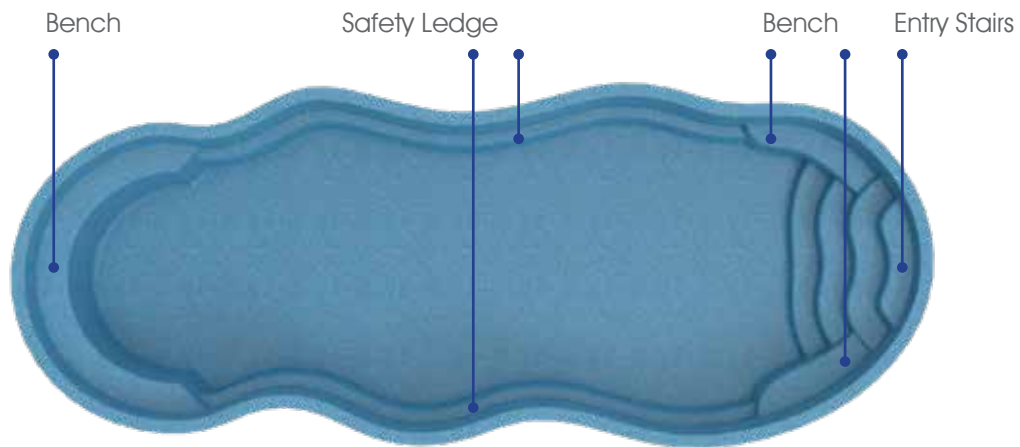

Cocoa

Whatever you imagine...
your life can be.

Length: 32'

Width: 15'

Shallow End Depth: 3'3"

Deep End Depth: 6'1"

All Blue Anchor Pools are Non-Diving Pools

South Beach

Escape to perfection...
life is good.

Length: 25'

Width: 12'

Shallow End Depth: 3'9"

Deep End Depth: 5'4"

All Blue Anchor Pools are Non-Diving Pools

Del Ray

This is your great escape...
for family fun in the sun.

Length: 33'

Width: 13'

Shallow End Depth: 4'3"

Deep End Depth: 6'2"

All Blue Anchor Pools are Non-Diving Pools

Henderson

Escapism...
it's amazing where you can go.

Length: 20'