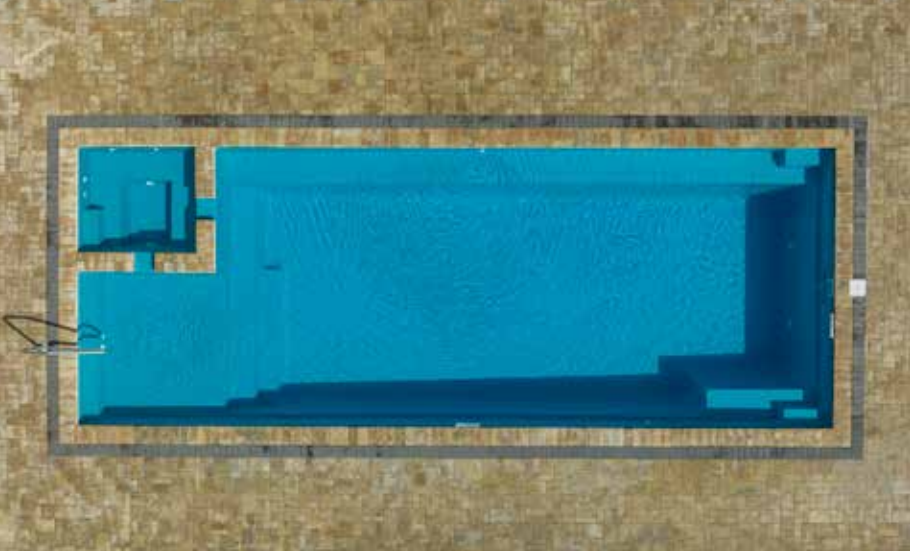

Tanning Ledge

Safety Ledge

Bench

Entry Stairs

All Blue Anchor Pools are Non-Diving Pools

Dania

Today you'll escape...
to a serene, unspoiled paradise.

Length: 30' or 40'