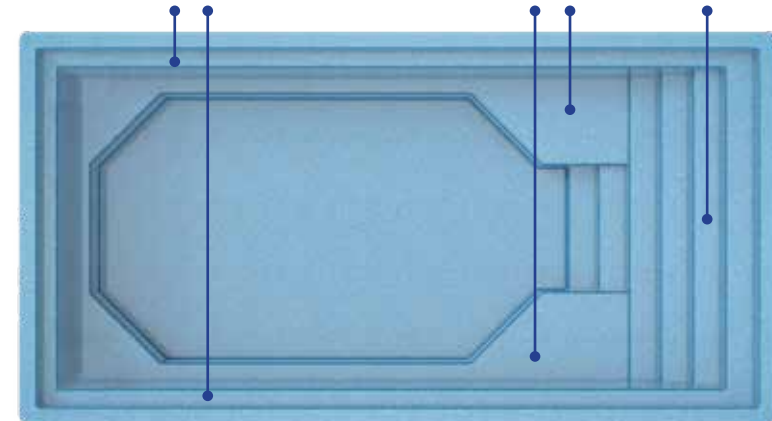

Safety Ledge

Wading Ledge

Entry Stairs