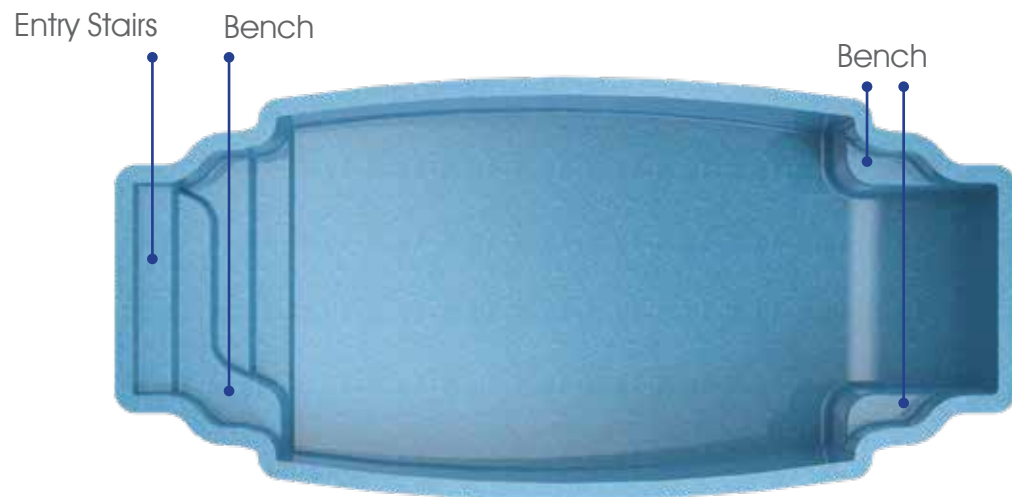

Pompano

Imagination meets reality...
it doesn't get any better than this.

Length: 34'

Width: 15'

Shallow End Depth: 3'6"

Deep End Depth: 6'6"

All Blue Anchor Pools are Non-Diving Pools

Pensacola

This could be your getaway...
anytime of day.

Length: 29'

Width: 13'

Shallow End Depth: 3'4"

Deep End Depth: 5'5"

All Blue Anchor Pools are Non-Diving Pools

Lauderdale

Your absolute escape...
right in your own backyard.