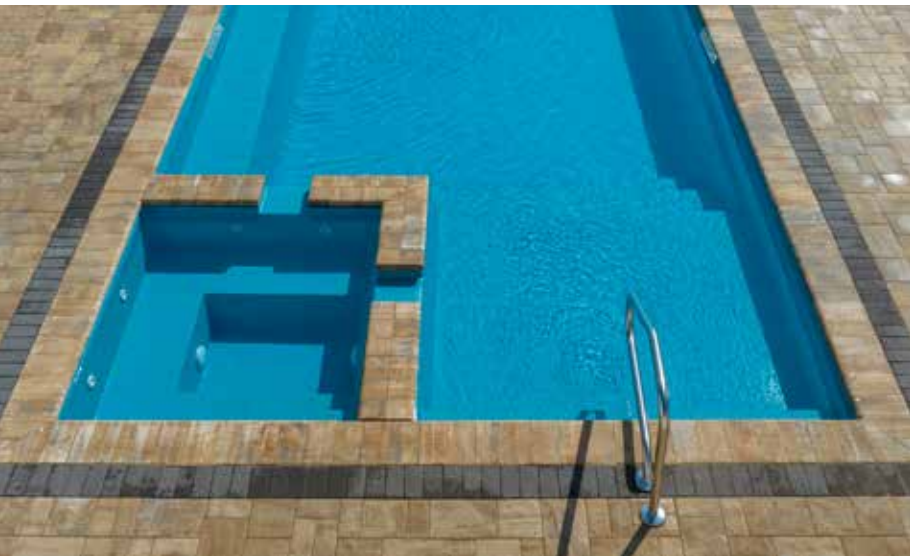

Tanning Ledge

Safety Ledge

Bench

Entry Stairs

All Blue Anchor Pools are Non-Diving Pools

Dania

Today you'll escape...
to a serene, unspoiled paradise.

Length: 30' or 40'