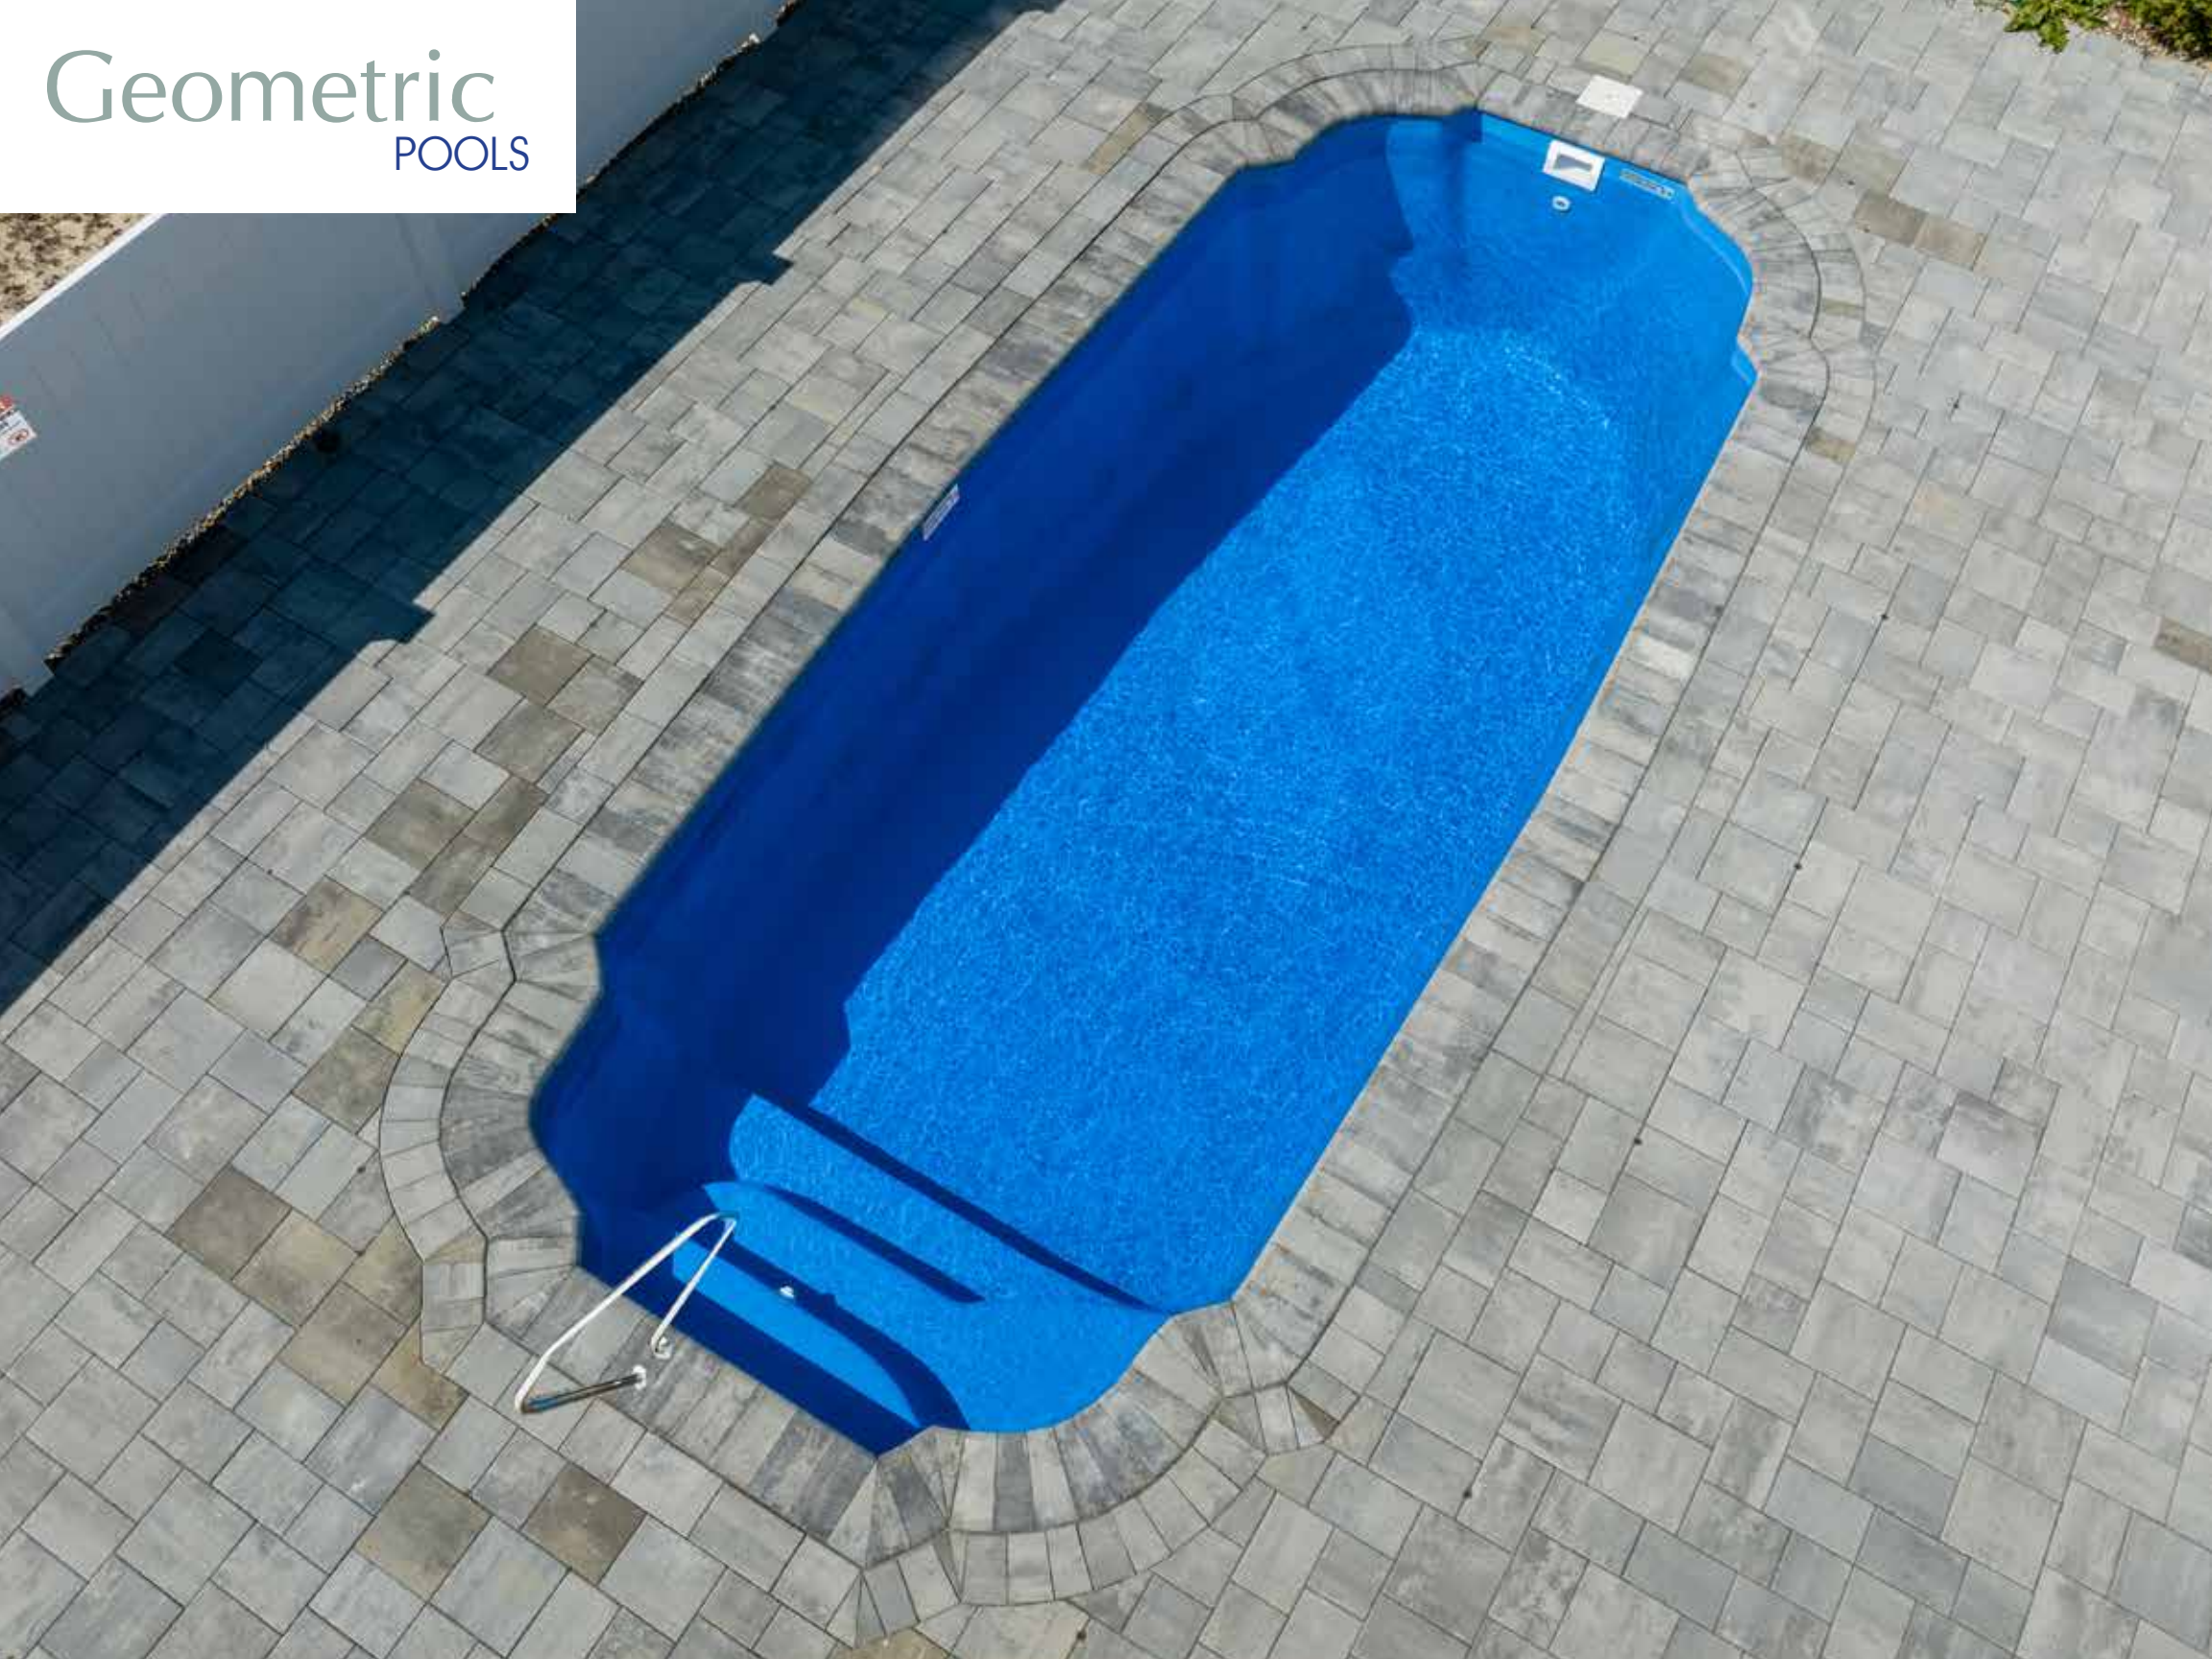

Tanning Ledge

Safety Ledge

Bench

Entry Stairs

All Blue Anchor Pools are Non-Diving Pools

Dania

Today you'll escape...
to a serene, unspoiled paradise.

Length: 30' or 40'

Width: 15'6"

Shallow End Depth: 4'2"

Deep End Depth: 6'

All Blue Anchor Pools are Non-Diving Pools

Geometric
POOLS

Bahia

Your escape...
to amazing water adventures.

Length: 23'10"