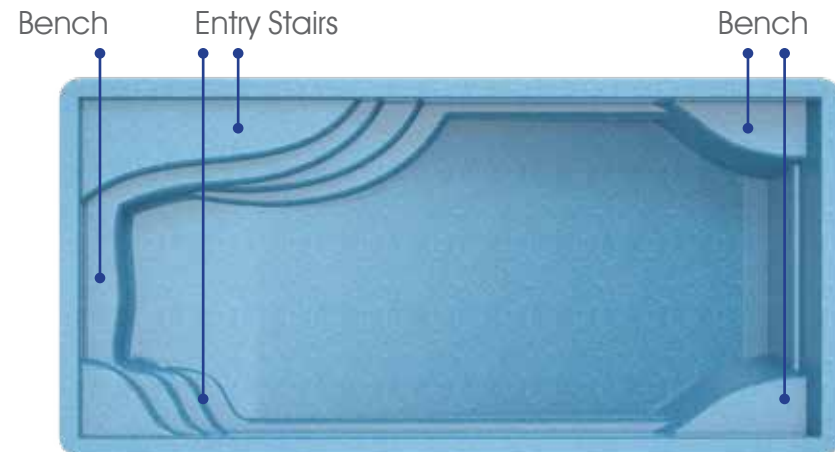

Width: 12'

Shallow End Depth: 3'6"

Deep End Depth: 5'6"

All Blue Anchor Pools are Non-Diving Pools

Rectangle
POOLS

Grayton

Escape from it all...
in your everyday place.

Length: 23'10"
Width: 11'8"
Depth: 4'6"