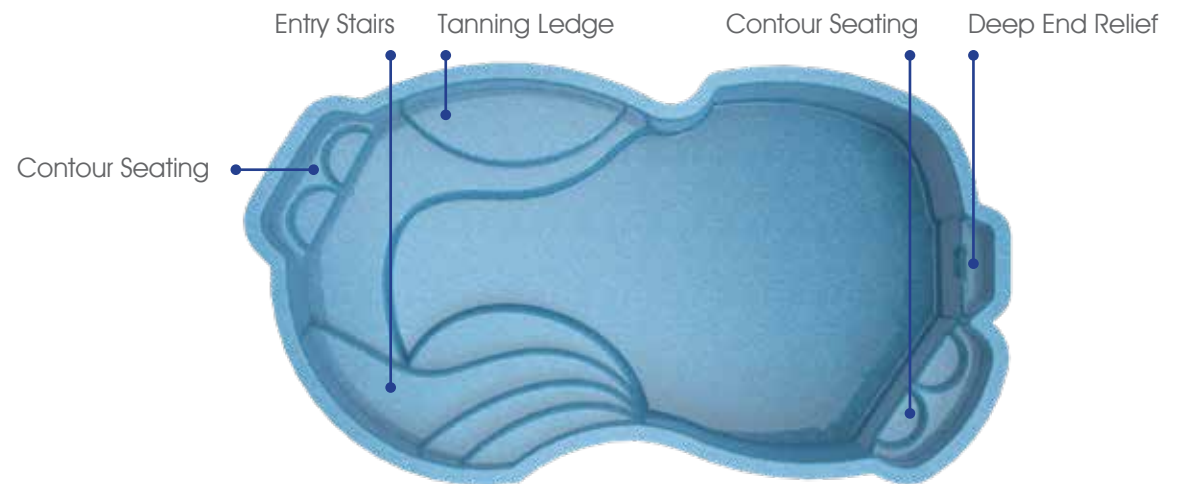

Length: 31'

Width: 13'

Shallow End Depth: 3'3"

Deep End Depth: 5'11"

Contour Seating Entry Stairs Safety Ledge Contour Seating Deep End Relief

All Blue Anchor Pools are Non-Diving Pools

Freeform POOLS

DANGER
NO SWIMMING
NO RUNNING

Cocoa

Whatever you imagine...
your life can be.

Length: 32'

Width: 15'

Shallow End Depth: 3'3"

Deep End Depth: 6'1"

All Blue Anchor Pools are Non-Diving Pools

South Beach

Escape to perfection...
life is good.

Length: 25'

Width: 12'

Shallow End Depth: 3'9"

Deep End Depth: 5'4"

All Blue Anchor Pools are Non-Diving Pools

Del Ray

This is your great escape...
for family fun in the sun.