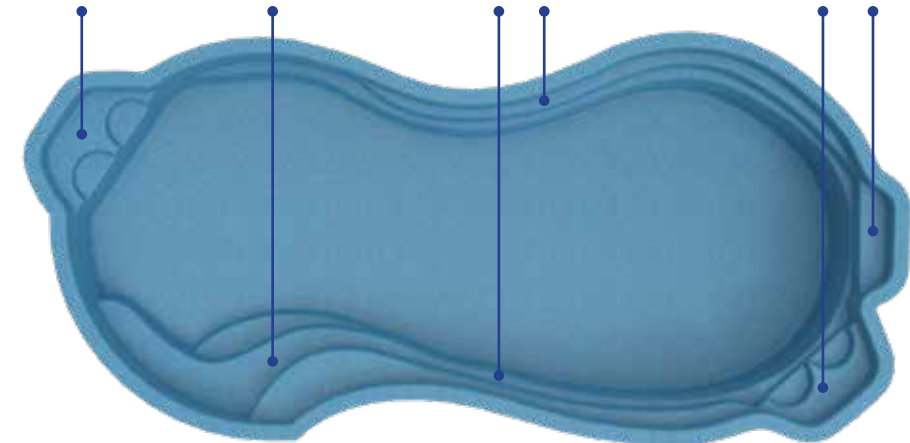

This could be your getaway...
anytime of day.

Length: 29'

Width: 13'

Shallow End Depth: 3'4"

Deep End Depth: 5'5"

All Blue Anchor Pools are Non-Diving Pools

Lauderdale

Your absolute escape...
right in your own backyard.

Length: 31'

Width: 13'

Shallow End Depth: 3'3"

Deep End Depth: 5'11"

Contour Seating Entry Stairs Safety Ledge Contour Seating Deep End Relief

All Blue Anchor Pools are Non-Diving Pools

Freeform POOLS

DANGER
NO SWIMMING
NO RUNNING

Cocoa

Whatever you imagine...
your life can be.

Length: 32'

Width: 15'

Shallow End Depth: 3'3"

Deep End Depth: 6'1"

All Blue Anchor Pools are Non-Diving Pools

South Beach

Escape to perfection...
life is good.

Length: 25'

Width: 12'

Shallow End Depth: 3'9"

Deep End Depth: 5'4"

All Blue Anchor Pools are Non-Diving Pools

Del Ray

This is your great escape...
for family fun in the sun.