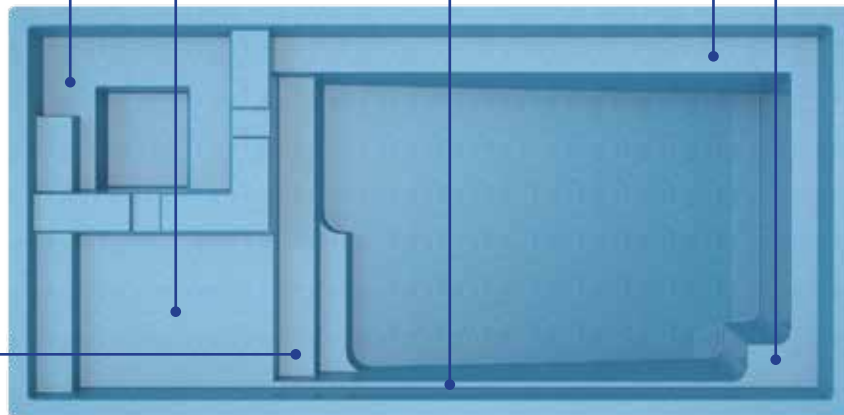

Built-in Spillover Spa

Tanning Ledge

Safety Ledge

Bench

Entry Stairs

All Blue Anchor Pools are Non-Diving Pools