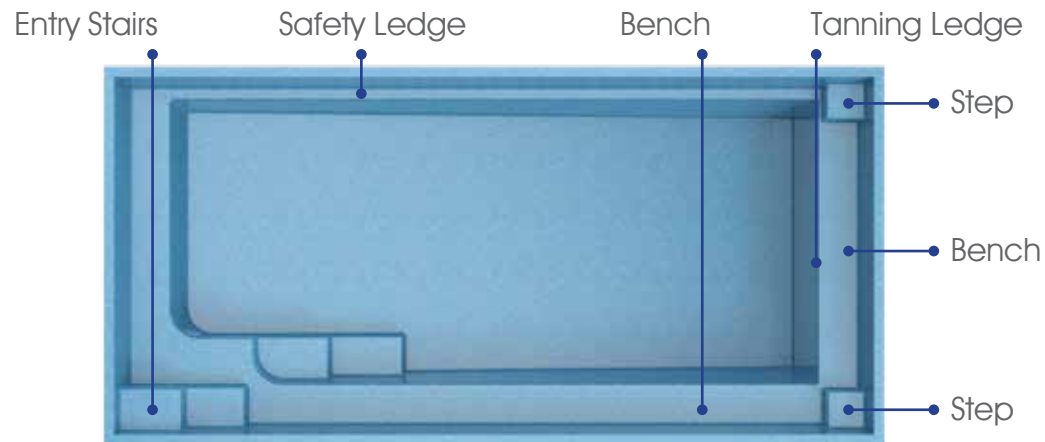

Caladesi

Escape to a place...
of natural beauty and tranquility.

Length: 20'
Width: 10'6"
Shallow End Depth: 4'2"
Deep End Depth: 5'4"

All Blue Anchor Pools are Non-Diving Pools