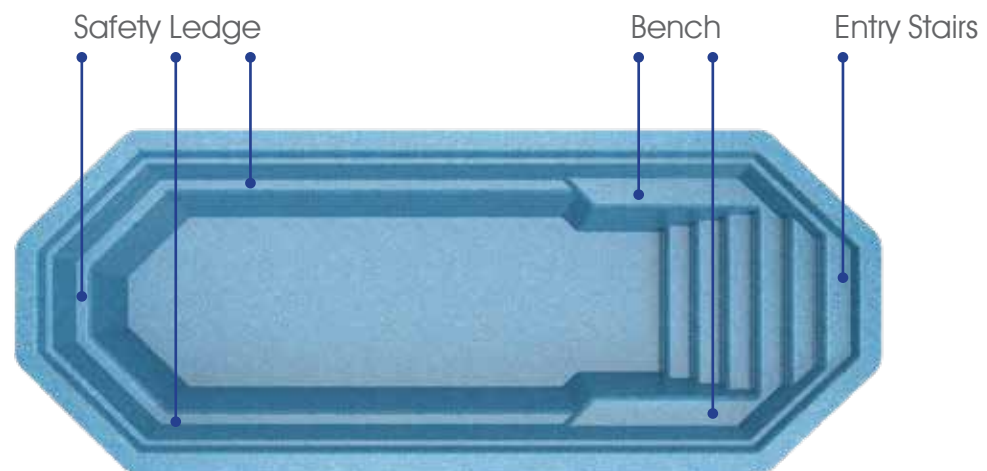

Width: 15'6"

Shallow End Depth: 4'2"

Deep End Depth: 6'

All Blue Anchor Pools are Non-Diving Pools

Geometric
POOLS

Bahia

Your escape...
to amazing water adventures.

Length: 23'10"

Width: 10'4"

Shallow End Depth: 3'6"

Deep End Depth: 5'8"

Entry Stairs Bench

All Blue Anchor Pools are Non-Diving Pools

Santa Rosa

Imagine this today...
and every day.

Length: 20'
Width: 8'
Depth: 4'6"

All Blue Anchor Pools are Non-Diving Pools

DeSoto

It's here...
your perfect getaway awaits.

Length: 35'

Width: 13'2"

Shallow End Depth: 4'

Deep End Depth: 6'1"

All Blue Anchor Pools are Non-Diving Pools