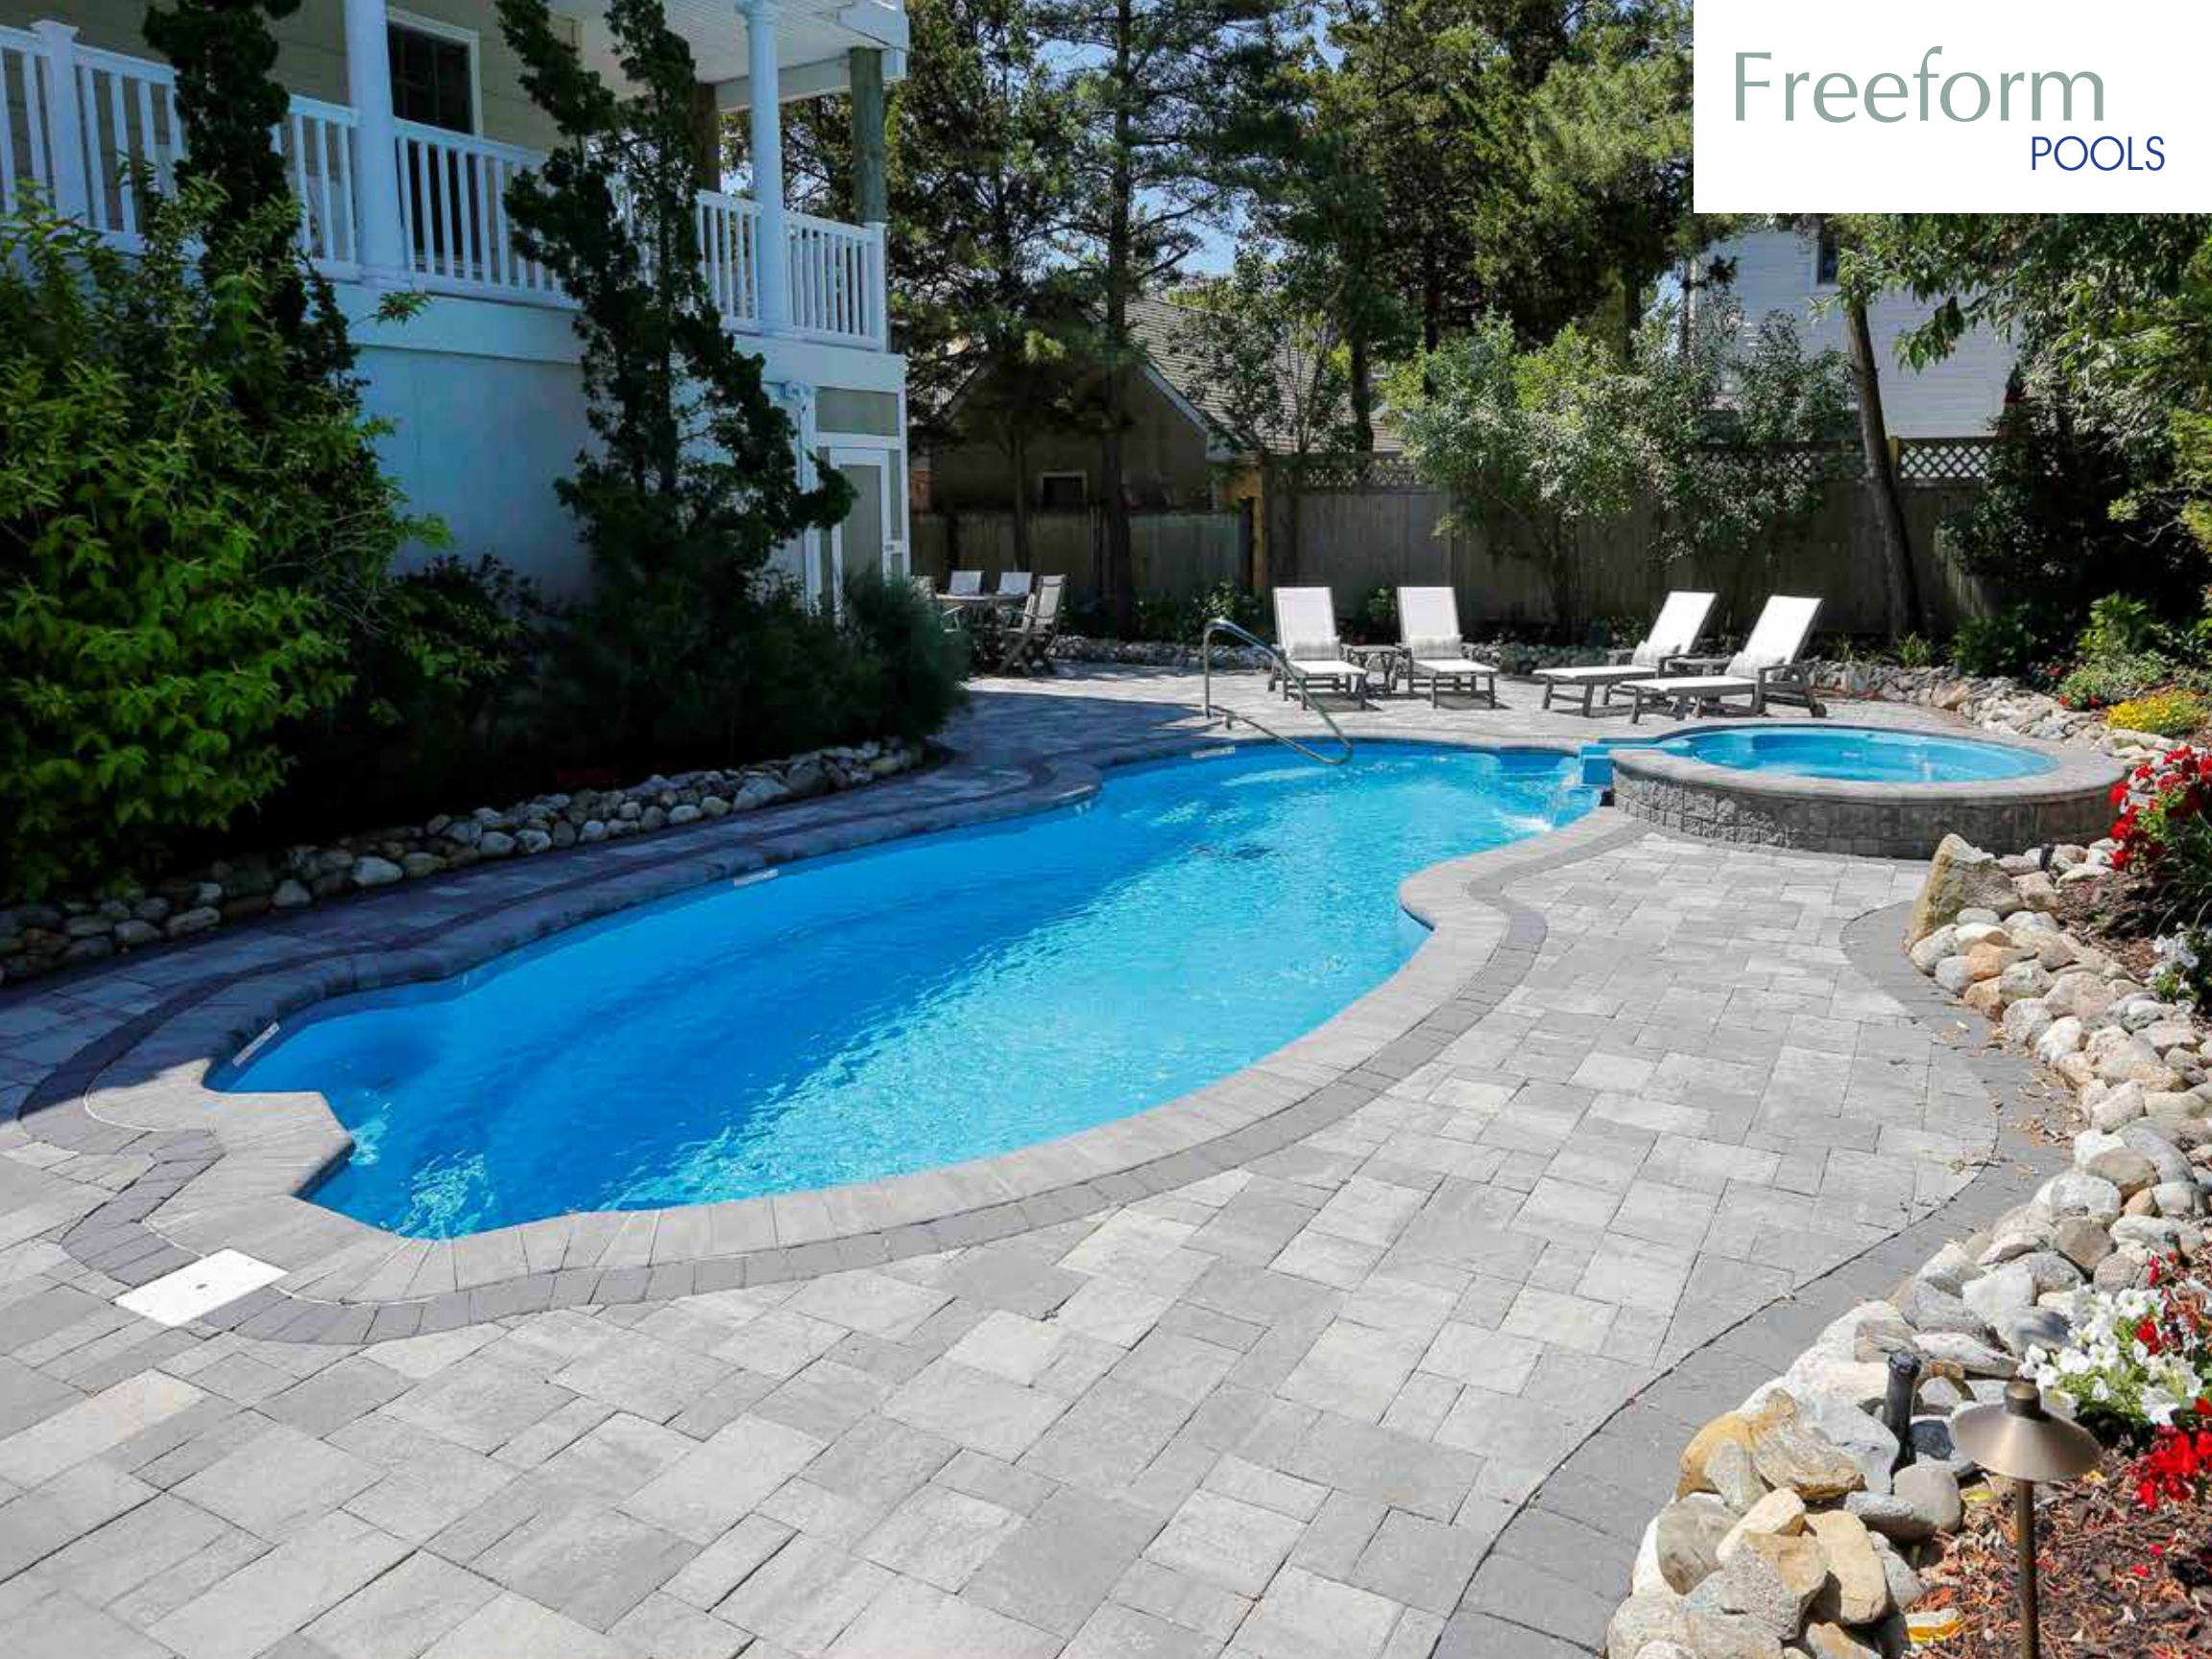

Freeform POOLS