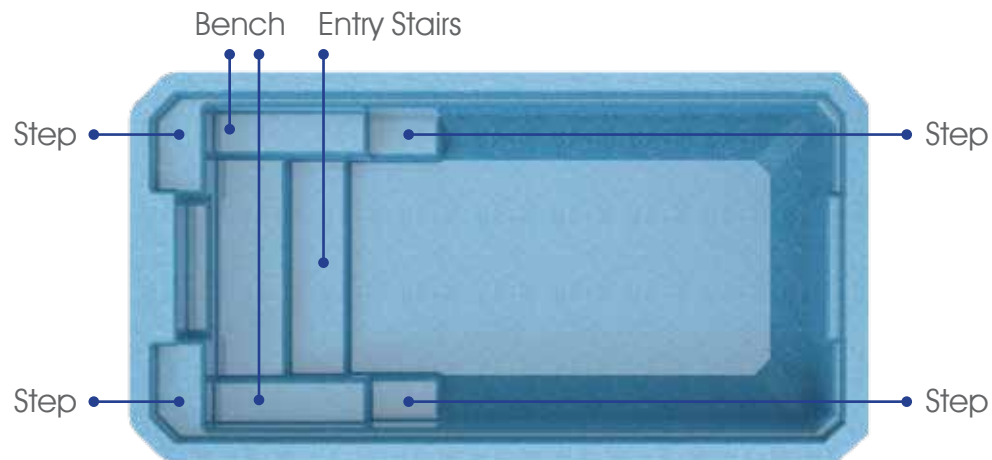

Entry Stairs

All Blue Anchor Pools are Non-Diving Pools

Siesta Key

Escape to a relaxing getaway...
and find peace of mind.

Length: 14'6"
Width: 7'4"
Depth: 4'

All Blue Anchor Pools are Non-Diving Pools

Naples