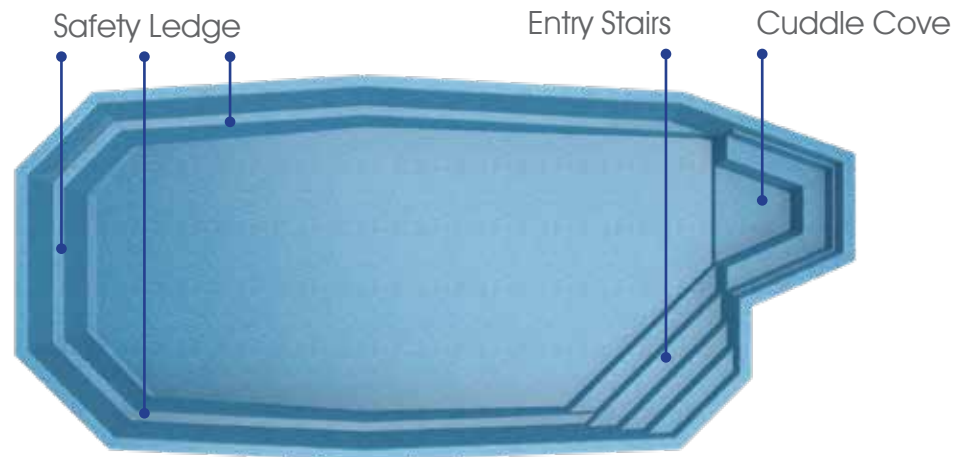

All Blue Anchor Pools are Non-Diving Pools

DeSoto

It's here...
your perfect getaway awaits.

Length: 35'

Width: 13'2"

Shallow End Depth: 4'

Deep End Depth: 6'1"

All Blue Anchor Pools are Non-Diving Pools

Pompano

Imagination meets reality...
it doesn't get any better than this.

Length: 34'

Width: 15'

Shallow End Depth: 3'6"

Deep End Depth: 6'6"

All Blue Anchor Pools are Non-Diving Pools

Pensacola

This could be your getaway...
anytime of day.

Length: 29'

Width: 13'

Shallow End Depth: 3'4"

Deep End Depth: 5'5"

All Blue Anchor Pools are Non-Diving Pools

Lauderdale

Your absolute escape...
right in your own backyard.