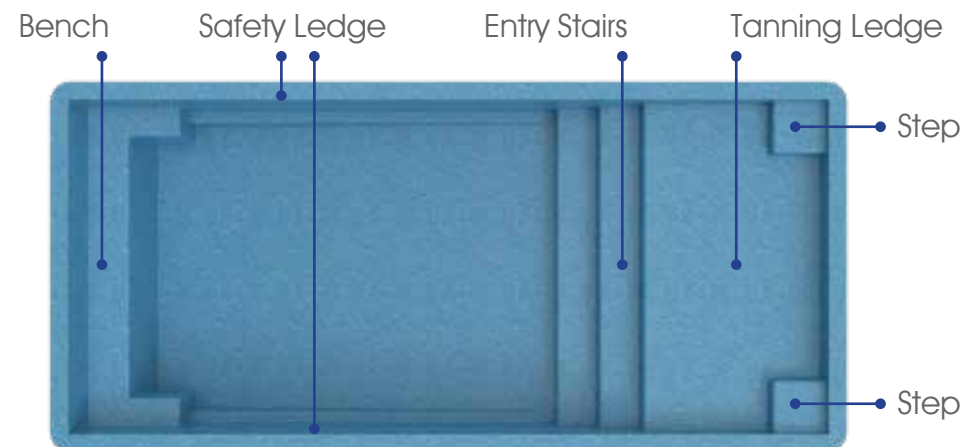

All Blue Anchor Pools are Non-Diving Pools