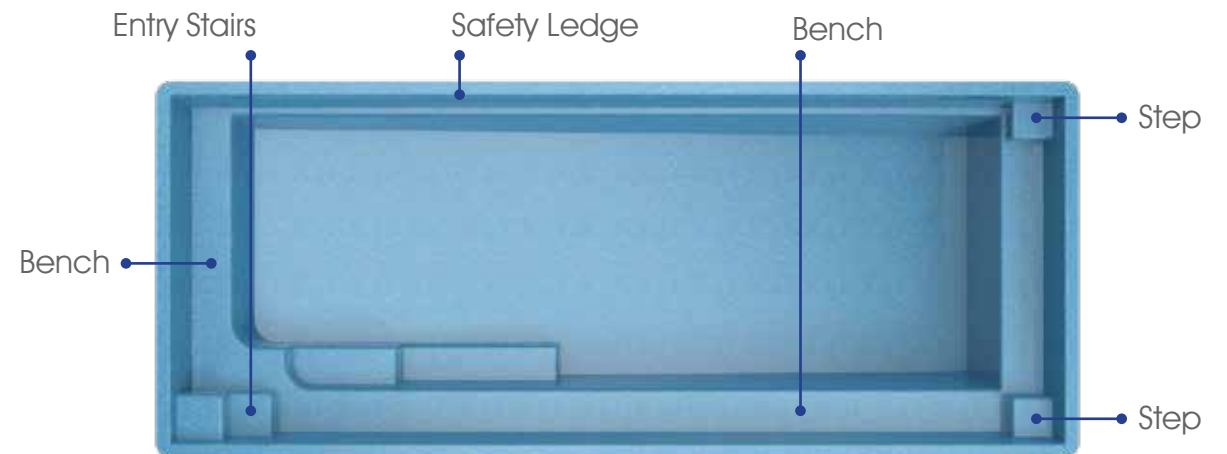

Length: 20'
Width: 10'6"
Shallow End Depth: 4'2"
Deep End Depth: 5'4"

All Blue Anchor Pools are Non-Diving Pools

Amelia

Escapism is a state of mind...
now you can live there.

Length: 26'
Width: 10'2"
Shallow End Depth: 4'2"
Deep End Depth: 5'6"