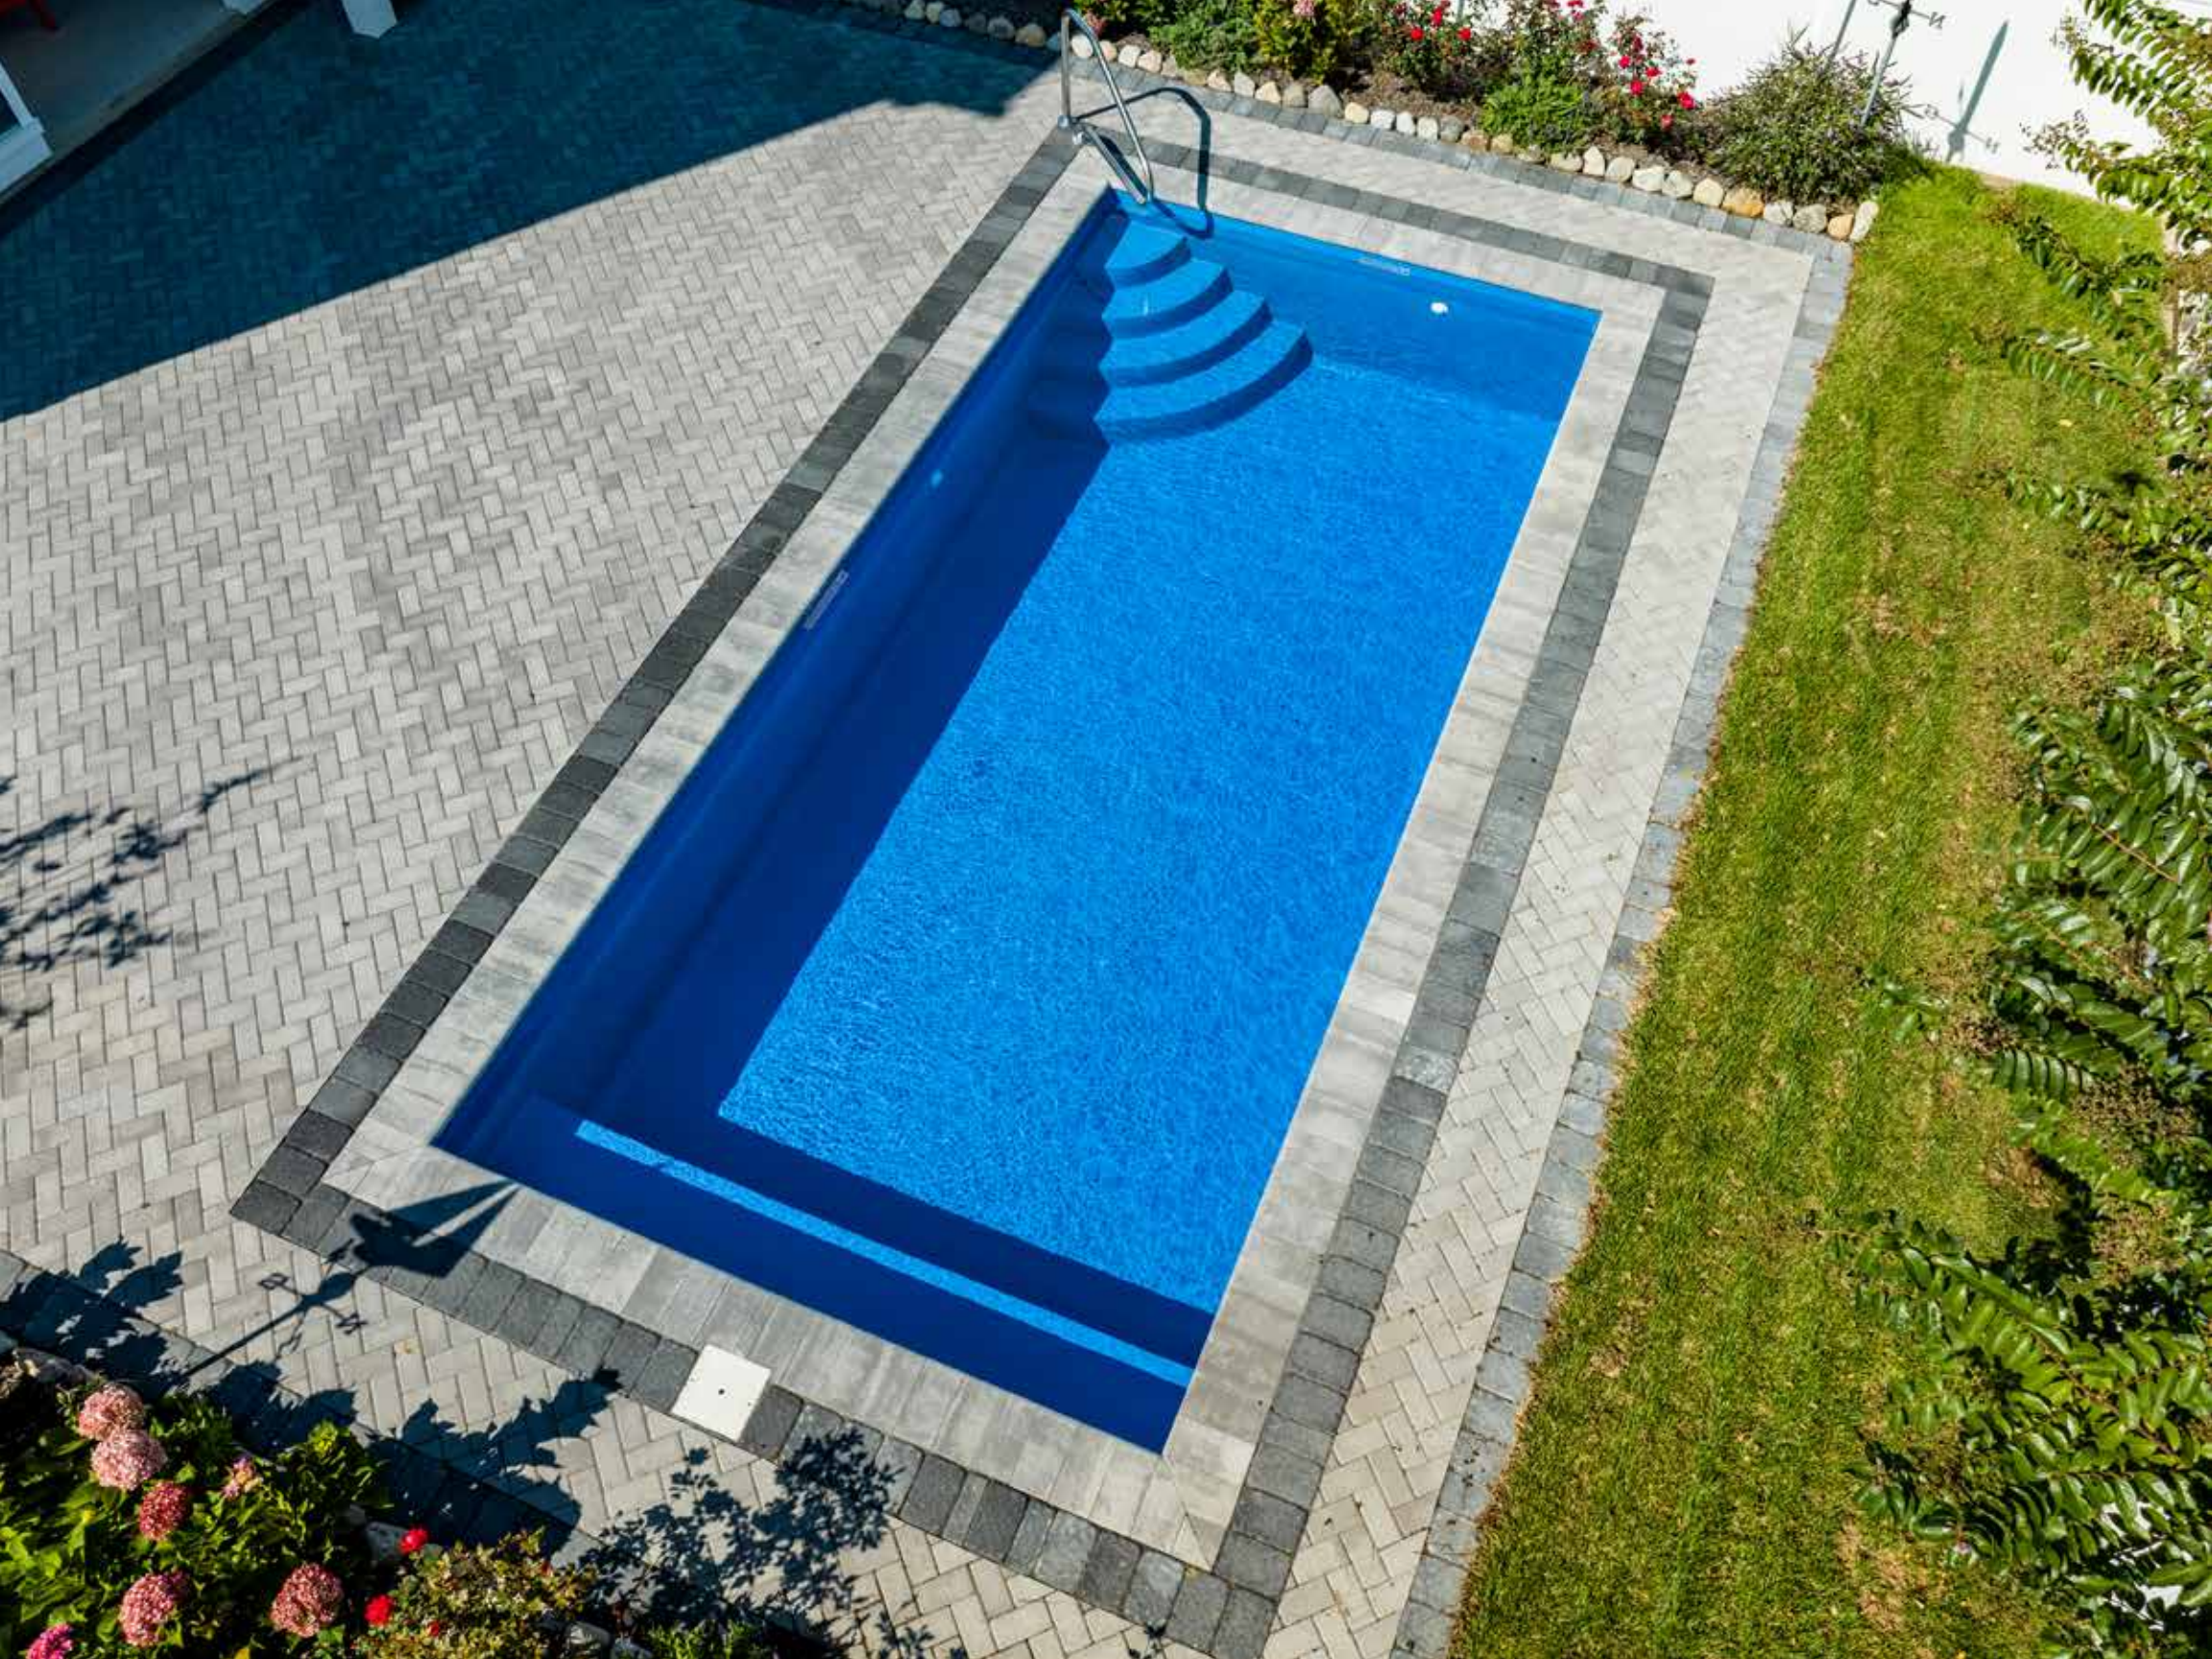

Whether it's a lake high in the mountains or a tropical oasis, we can help bring your fantasy to reality. A Blue Anchor Pool will not only bring you joy while in it... it will enhance your entire backyard! When your own yard looks and feels this good, why go anywhere else?

A Blue Anchor Pool offers everything you are looking for... beauty, style, quality and personalization. It will add value to your home and to your life, so what are you waiting for? It's time to escape... with a Blue Anchor Pool.

Width: 12'

Shallow End Depth: 3'6"

Deep End Depth: 5'6"

All Blue Anchor Pools are Non-Diving Pools

Rectangle
POOLS

Grayton

Escape from it all...
in your everyday place.

Length: 23'10"
Width: 11'8"
Depth: 4'6"

Entry Stairs

Bench

All Blue Anchor Pools are Non-Diving Pools

Sanibel Plunge

The perfect family escape...
filled with fun and togetherness.

Length: 17'
Width: 8'6"
Depth: 4'6"

Safety Ledge

Wading Ledge