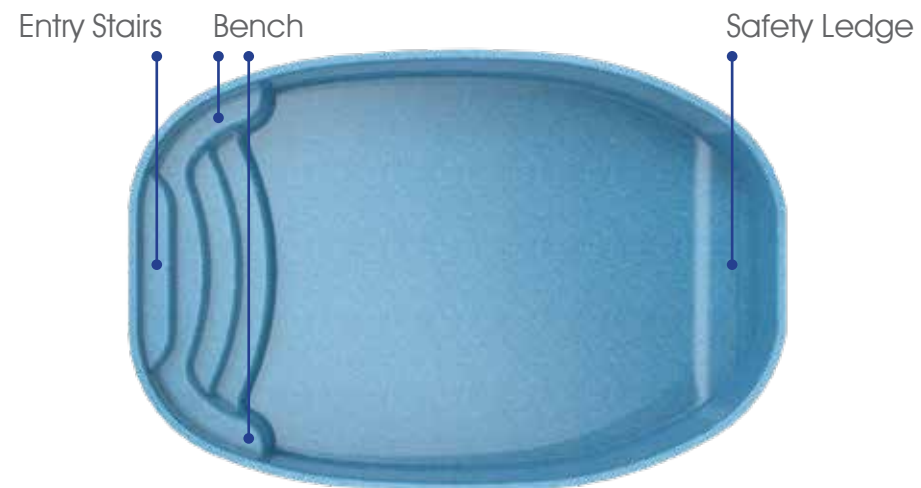

Length: 33'

Width: 13'

Shallow End Depth: 4'3"

Deep End Depth: 6'2"

All Blue Anchor Pools are Non-Diving Pools

Henderson

Escapism...
it's amazing where you can go.

Length: 20'

Width: 13'

Shallow End Depth: 3'6"

Deep End Depth: 4'11"

All Blue Anchor Pools are Non-Diving Pools

New Arrivals

Jupiter Plunge

Length: 16'

Width: 10'