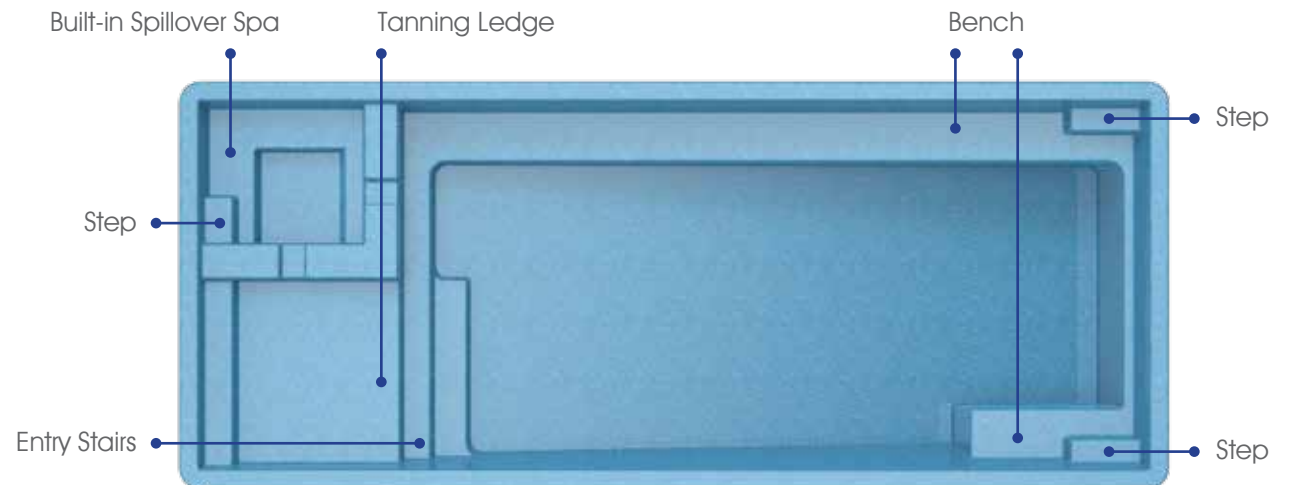

Tanning Ledge

Safety Ledge

Bench

Entry Stairs

All Blue Anchor Pools are Non-Diving Pools

Dania

Today you'll escape...
to a serene, unspoiled paradise.

Length: 30' or 40'

Width: 15'6"

Shallow End Depth: 4'2"

Deep End Depth: 6'

All Blue Anchor Pools are Non-Diving Pools

Geometric
POOLS

Bahia

Your escape...
to amazing water adventures.

Length: 23'10"