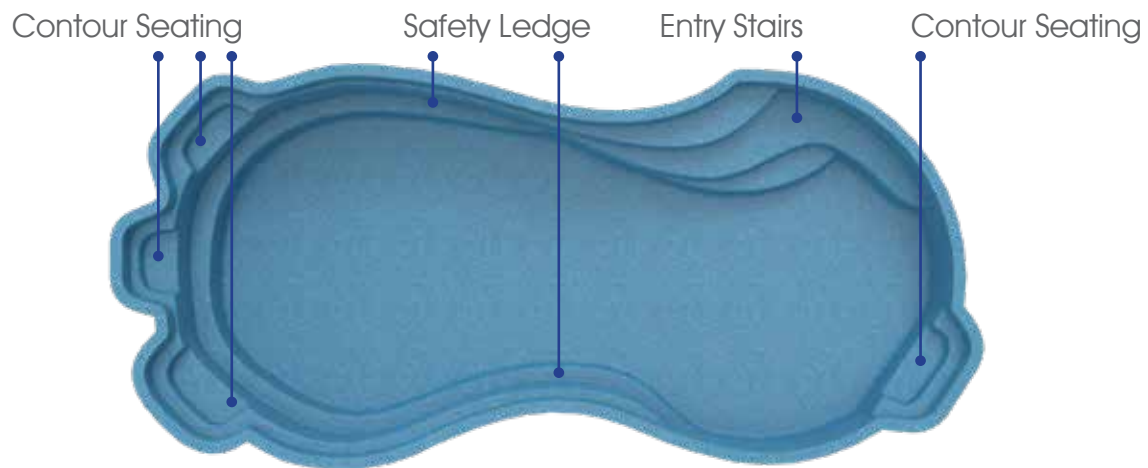

Length: 31'

Width: 13'

Shallow End Depth: 3'3"

Deep End Depth: 5'11"

Contour Seating Entry Stairs Safety Ledge Contour Seating Deep End Relief

All Blue Anchor Pools are Non-Diving Pools

Freeform POOLS

DANGER
NO SWIMMING
NO RUNNING

Cocoa

Whatever you imagine...
your life can be.

Length: 32'

Width: 15'

Shallow End Depth: 3'3"

Deep End Depth: 6'1"

All Blue Anchor Pools are Non-Diving Pools

South Beach

Escape to perfection...
life is good.

Length: 25'

Width: 12'

Shallow End Depth: 3'9"

Deep End Depth: 5'4"

All Blue Anchor Pools are Non-Diving Pools

Del Ray

This is your great escape...
for family fun in the sun.